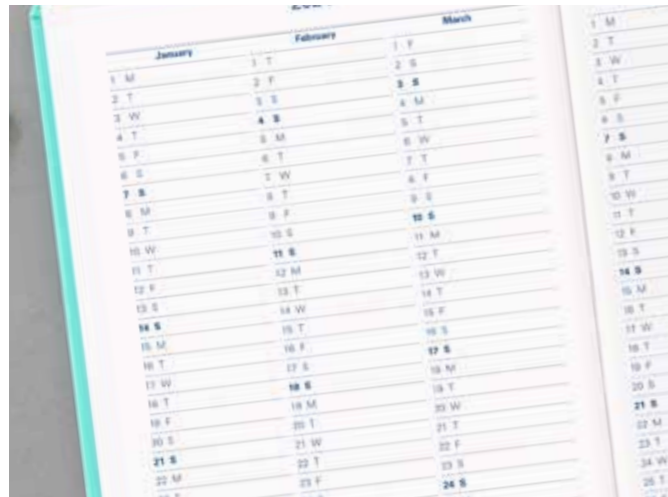

WEEK TO VIEW

Available in A5 and A6.

VERTICAL WEEK TO VIEW WITH APPOINTMENTS

Available in A5.

DAY PER PAGE WITH APPOINTMENTS

Available in A5 and A6.

CONTEMPORARY DIARY STYLE

Designed with the modern user in mind. This clean layout creates a sleek and highly functional style and includes useful content for the year ahead.