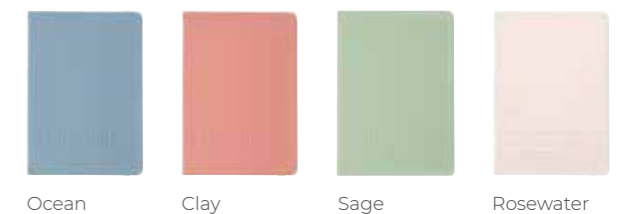

NEW MATCHING ITEMS

CONSCIOUS

Powered by inkLink

It's time to give back to Mother Nature with this stunning collection in a natural colour palette. Featuring sustainable details, from the covers made with polyester from recycled PET bottles and the vegan glue used, to the 100% recycled paper.

Sizes: A5 • A6