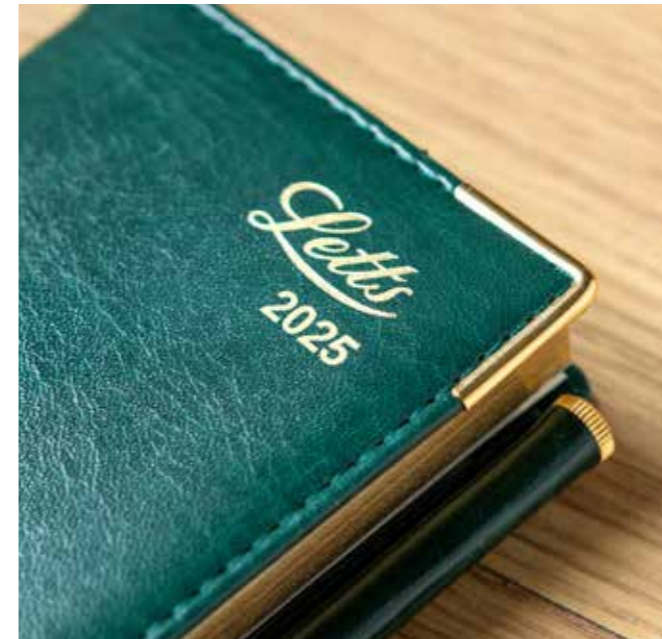

• Products including reminders app

FEATURES

- Classic diary style
- English
- White paper - from sustainable sources
- Genuine Italian leather covers
- Hard cover
- Gilt paper edges
- Gold corners
- Ribbon page marker

COLOURS

Black

Burgundy

LEXICON Powered by inkLink

A luxurious classic. Featuring soft padded covers, with turned and stitched edges. Complete with gold corners and gilt edges to the luxury cream pages within.

Sizes: Quarto • Slim • Mini pocket

PRODUCT	SKU	BARCODE
• Quarto Week to view with appts - English - Black	25-TL3YBK	5059145559817
Slim Week to view with appts and planners (Landscape) - English - Black	25-TL3SBK	5059145559725
Slim Week to view with appts and planners (Landscape) - English - Burgundy	25-TL3SBC	5059145559695
Slim Week to view with appts and planners (Landscape) - English - Green	25-TL3SGN	5059145559756
Slim Week to view with planners - English - Black	25-TL3SUBK	5059145559787
Mini pocket Week to view with planners - English - Black	25-TL3EPABK	5059145559633
Mini pocket Week to view with planners - English - Burgundy	25-TL3EPABG	5059145559602
Mini pocket Week to view with planners - English - Green	25-TL3EPAGN	5059145559664