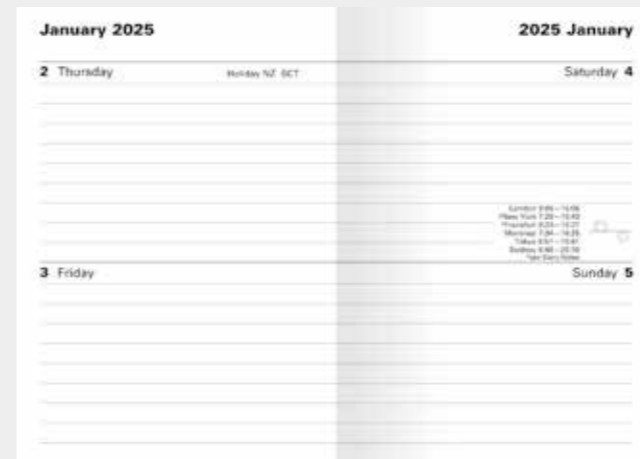

TWO DAYS PER PAGE

Available in Mini pocket.