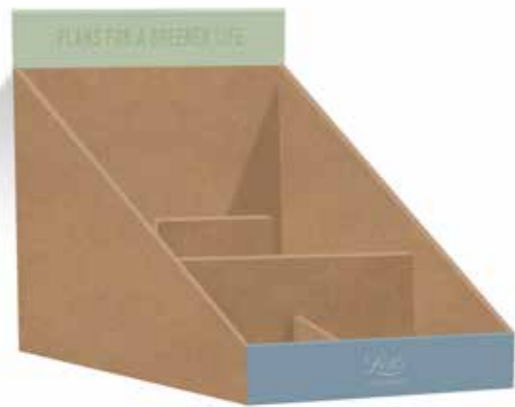

CONSCIOUS MAIN DISPLAY

Dimensions with header: 320 w x 415 h x 255 d mm • Dimensions without header: 320 w x 360 h x 255 d mm

The display does not include products.

FEATURES

- Made with recycled kraft paper and polyester from PET bottles
- Removable header
- Delivered flat-packed, with assembly instructions