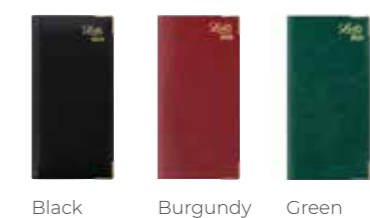

COLOURS

Black Burgundy Green