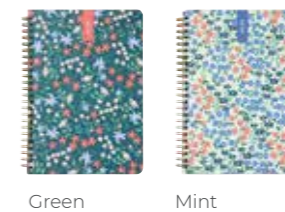

Mint

COLOURS

Green