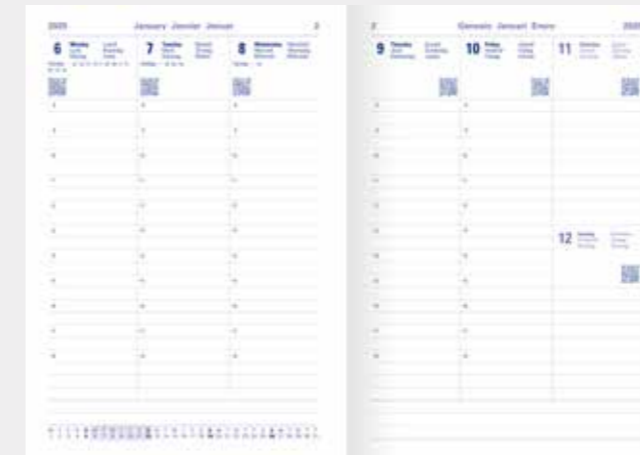

Available in A4, A5, A6, Slim, Compact pocket and Medium pocket.

DAY PER PAGE WITH APPOINTMENTS

Available in A5, A6 and Compact pocket.

VERTICAL WEEK TO VIEW WITH APPOINTMENTS

Available in Quarto and A5.

DAY PER PAGE WITH APPOINTMENTS AND MONTHLY PLANNERS

Available in A5.

CLASSIC DIARY STYLE

This diary has been designed for ease of use, making it simple to plan ahead and creating the perfect setup to satisfy any agenda.

CONTENTS

- 12 month diaries
- Personal information
- Calendar
- International information
- Notable dates
- Religious festivals
- Useful conversion tables
- Yearly planners
- Holiday planner
- Key events planner
- British Isles road map
- World maps
- City maps
- National rail map
- Cash account
- City information
- Clothing sizes
- Gift and zodiac information
- Toll-free numbers (North America)
- Weekly sunrise and sunset times (except month-to-view layouts)