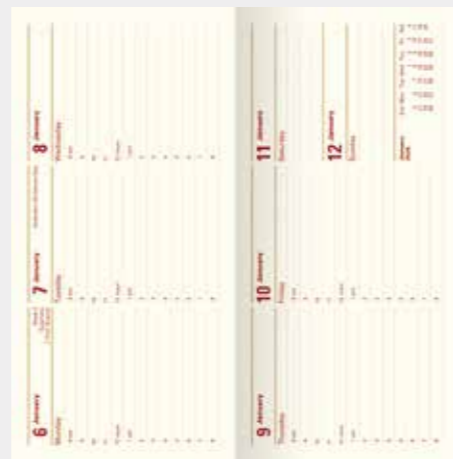

Available in Quarto and Slim.

WEEK TO VIEW WITH APPOINTMENTS - LANDSCAPE

Available in Slim.

WEEK TO VIEW WITH PLANNERS

Available in Slim.

WEEK TO VIEW WITH PLANNERS - CREAM PAPER

Available in Slim

WEEK TO VIEW WITH APPOINTMENTS, NOTES AND PLANNERS

Available in Slim

DAY PER PAGE WITH APPOINTMENTS

Available in A5.

MONTH TO VIEW

Available in Slim.

VERTICAL WEEK TO VIEW WITH APPOINTMENTS

Available in Quarto and A5.

WEEK TO VIEW WITH APPOINTMENTS AND PLANNERS (LANDSCAPE) - CREAM PAPER

Available in Slim

TWO DAYS PER PAGE

Available in Mini pocket.

MONTH TO VIEW - LANDSCAPE

Available in Slim.

TWO WEEKS TO VIEW

Available in Slim.

DAY PER PAGE