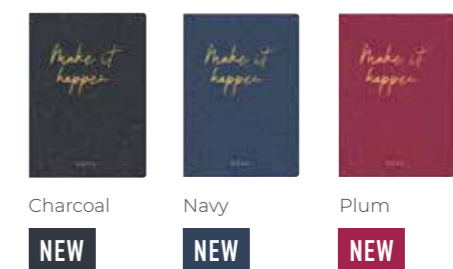

COLOURS

Grey Rose Sky Mint

NEW COLOURS

INSPIRE Powered by inkLink

Stay motivated throughout the year with the Inspire Collection. Designed with a flexible construction, speckle foil cover and features inspirational quotes to incentivise you.

Sizes: A5 • A6

PRODUCT	SKU	BARCODE
• A5 Week to view - Multilanguage - Charcoal	25-082486	5059145561070
• A5 Week to view - Multilanguage - Navy	25-082484	5059145561100
• A5 Week to view - Multilanguage - Plum	25-082485	5059145561131
• A6 Week to view - Multilanguage - Charcoal	25-082489	5059145561162
• A6 Week to view - Multilanguage - Navy	25-082487	5059145561193
• A6 Week to view - Multilanguage - Plum	25-082488	5059145561223
• A5 Day per page with appts - Multilanguage - Assorted 2 x Charcoal / 1 x Navy / 1 x Plum	25-082028	5059145562138
• A5 Week to view - Multilanguage - Assorted 2 x Charcoal / 1 x Navy / 1 x Plum	25-082023	5059145562107
• A6 Day per page with appts - Multilanguage - Assorted 2 x Charcoal / 1 x Navy / 1 x Plum	25-082038	5059145562190
• A6 Week to view - Multilanguage - Assorted 2 x Charcoal / 1 x Navy / 1 x Plum	25-082033	5059145562169

• Products including reminders app

FEATURES

- Social diary style
- Multilanguage
- White paper - from sustainable sources
- Flexible cover
- Matte laminated cover
- Ribbon page marker
- Gold foil motif

COLOURS