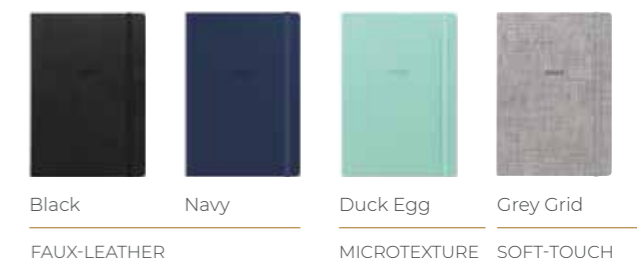

NEW DIARY STYLE

EDGE Powered by inkLink

Minimal and practical. Choose between faux-leather, soft-touch or microtexture covers, all featuring our unique flexible spine construction, embossed date detail and coordinating elastic closure.

Sizes: A5 • A6

PRODUCT	SKU	BARCODE
• A5 Week to view with notes - Multilanguage - Black	25-080227	5059145551385
• A5 Week to view with notes - Multilanguage - Navy	25-081951	5059145554027
• A5 Week to view with notes - Multilanguage - Duck Egg	25-080228	5059145551415
• A5 Week to view with notes - Multilanguage - Grey Grid	25-082341	5059145556090
• A6 Week to view with notes - Multilanguage - Black	25-080224	5059145551323
• A6 Week to view with notes - Multilanguage - Navy	25-081952	5059145554058
• A6 Week to view with notes - Multilanguage - Duck Egg	25-080225	5059145551354
• A6 Week to view with notes - Multilanguage - Grey Grid	25-082340	5059145556069
• A5 Week to view with notes - Multilanguage - Assorted 2 x Black / 1 x Navy / 1 x Duck Egg / 1 x Grey Grid	25-080234	5059145551477
• A6 Week to view with notes - Multilanguage - Assorted 2 x Black / 1 x Navy / 1 x Duck Egg / 1 x Grey Grid	25-080233	5059145551446

• Products including reminders app

FEATURES

- Traditional diary style
- Multilanguage
- Cream paper - from sustainable sources
- Back pocket
- Elastic closure
- Flexible cover
- Ribbon page marker

COLOURS