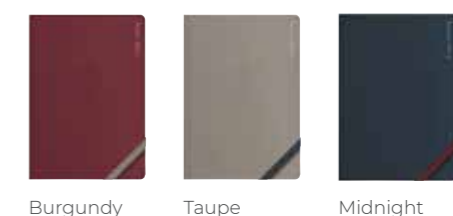

COLOURS

Burgundy

Taupe

Midnight