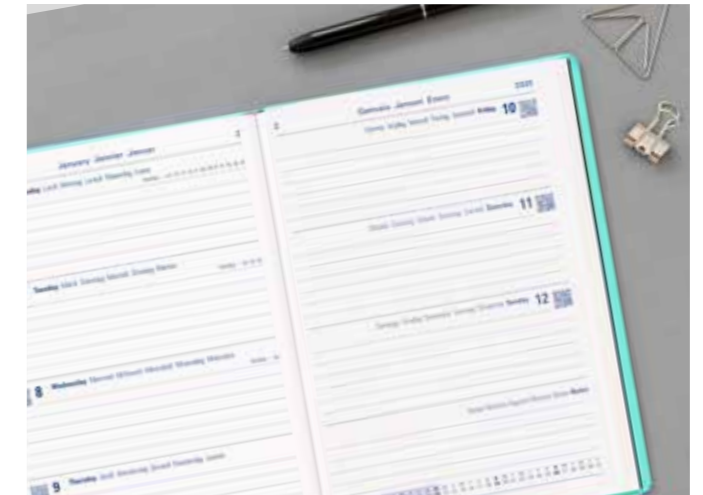

DIARY STYLES

Our diaries are an extension of your life. Find the interior that works best for you and your busy schedule.

SOCIAL

CONTEMPORARY

CLASSIC

TRADITIONAL

SOCIAL DIARY STYLE

This minimalist diary includes quotes from British authors, monthly planners and yearly goal pages for every aspect of your life.