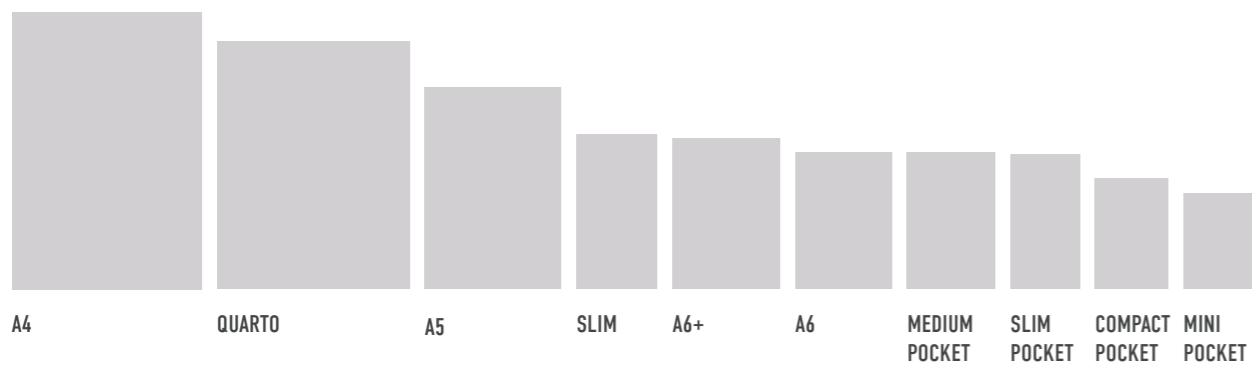

SIZE GUIDE

PAPER SIZE	DIMENSIONS (H x W mm)
A4	297 x 210
QUARTO	259 x 210
A5	210 x 148
SLIM	166 x 82
A6+	165 x 120
A6	148 x 105
MEDIUM POCKET	148 x 80
SLIM POCKET	147 x 69
COMPACT POCKET	120 x 80
MINI POCKET	102 x 68