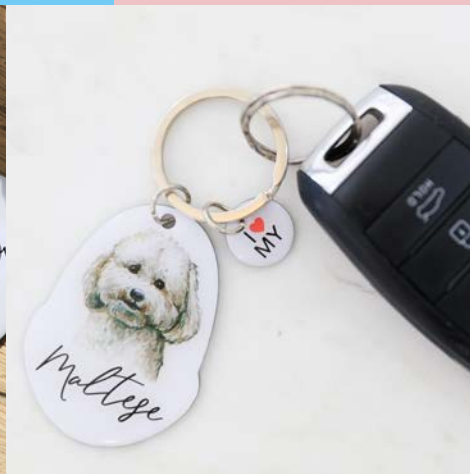

- Available in CDU
- Sentimental occasions and gifts from 'family' to 'strength' and 'home'
- High quality ceramic
- Features a raised line finish, ensuring a high-quality appearance and feel
- Size - 0.5 X 11 X 11cm

EXOTIC

PLAQUES

- Sentimental occasions and gifts from 'family' to 'strength' and 'home'
- Gift boxed
- Size - 0.8 X 12.2 X 14.2 cm

Mugs, Frames, Pillows & more available in each design.

BEST SELLERS

SPLOSH

PET KEYRINGS

- Available on a spinner stand - Holds 32 designs & 6 of each design
- Cat, dog and general pet keyrings
- Includes the most popular dog breed names with charming illustrations to match
- Size - 0.10 X 4 X 5.5cm
- Ideal on cash desks for impulse buys!
- Small personal touch - ideal as a gift and for yourself!

NEW

PET MAGNETS

- Available on a spinner stand - holds 32 designs
- Cat, dog and general pet Magnets
- Includes the most popular dog breed names with charming illustrations to match
- Size - 6 X 8 cm
- Ideal on cash desks for impulse buys!
- Small personal touch - ideal as a gift and for yourself!