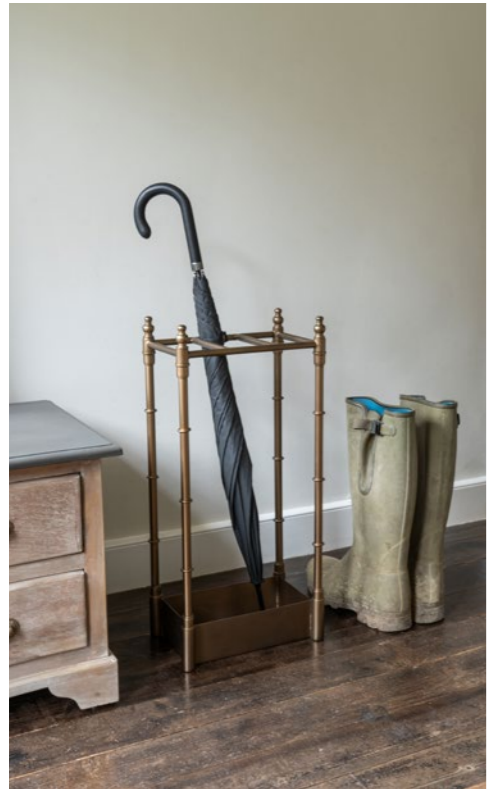

The Swannington COLLECTION

A benchmark in fine craftsmanship with elegant lines and thick serpentine fronted drawers

Antique Brass Bamboo Finish Umbrella Stand 705646
Swannington Mango Wood Entertainment Unit & Ottoman 705642 | Swannington Wood Rectangular Mirror 705641