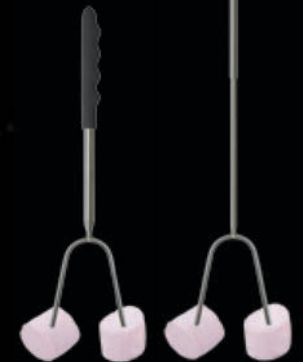

Features razor sharp stainless steel blade and spring loaded soft grip handle with safety catch.

Product Code: **C7175** Box Quantity: 24

The Mighty Extendable Marshmallow Fork

The telescopic design helps keep you and your children a safe distance away from fires and flames when toasting marshmallows, cooking sausages, beefburgers and much more.

- Great for campfire cooking and barbecues
- Telescopic handle extends to 85cms
- Tactile grooved handle
- Easy to clean and store

Product Code: **C7528** Box Quantity: 24

Micro Mate

Micro Mate is a carry tray, splatter guard and two tier stand all in one! No more burnt fingers, simply place your meal on Micro Mate in carry tray mode.