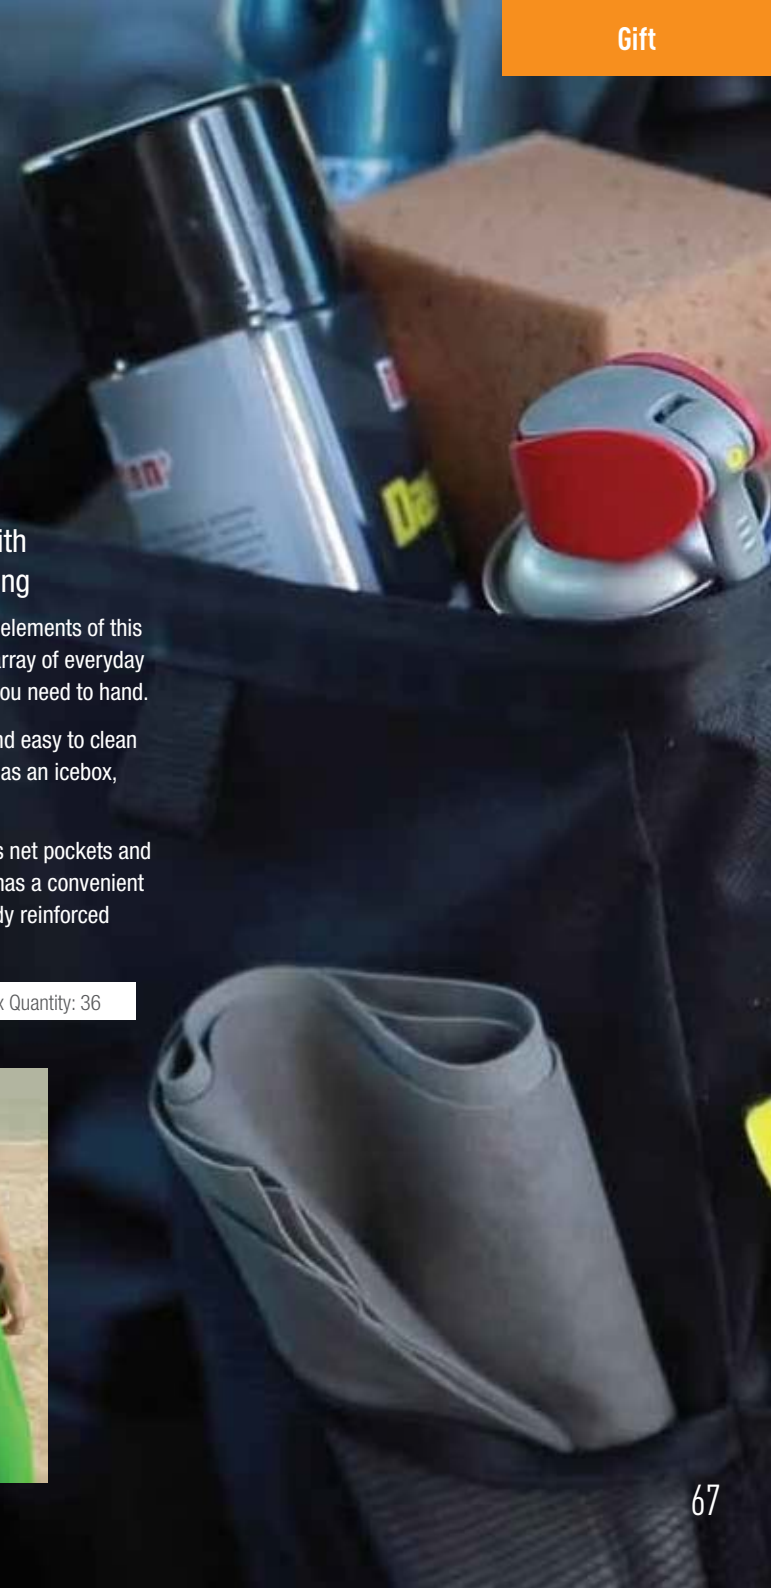

Eco Bag

Multipurpose bag with waterproof inner lining

The practical and versatile elements of this bag allow you to carry an array of everyday items keeping everything you need to hand.

Thanks to its waterproof and easy to clean inner lining, it can be used as an icebox, beach bag or picnic bag.

In addition to its 4 spacious net pockets and adjustable strap, Eco Bag has a convenient Velcro fastener with a sturdy reinforced frame.

Product Code: **C7531** Box Quantity: 36