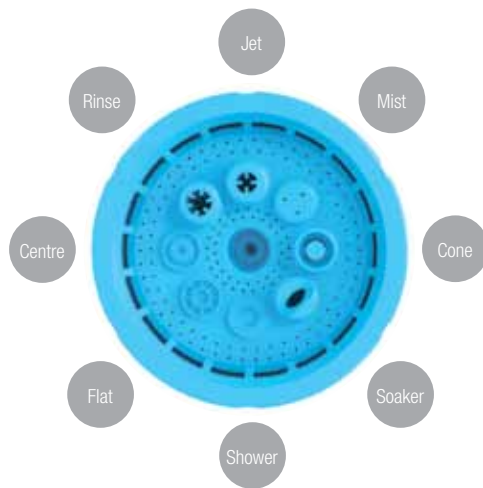

For house plants and garden plants all year around.

Product Code: **C7178** Box Quantity: 12

Aqua Lance

The fully adjustable telescopic watering wand with 8 spray patterns

The 180 degree rotating head, adjustable telescopic handle and flow control adjuster makes **Aqua Lance** ideal for car washing, lawns and gardens and showering pets.

The lance extends from 81 to 123cms.

Product Code: **C7389** Box Quantity: 24

Powershot

Powershot's solid brass hose nozzle really packs a punch. Powershot connects quickly and easily to most makes of hose connector and the variable spray control can save you as much as 45% water at the same time giving you up to 45% more water pressure.