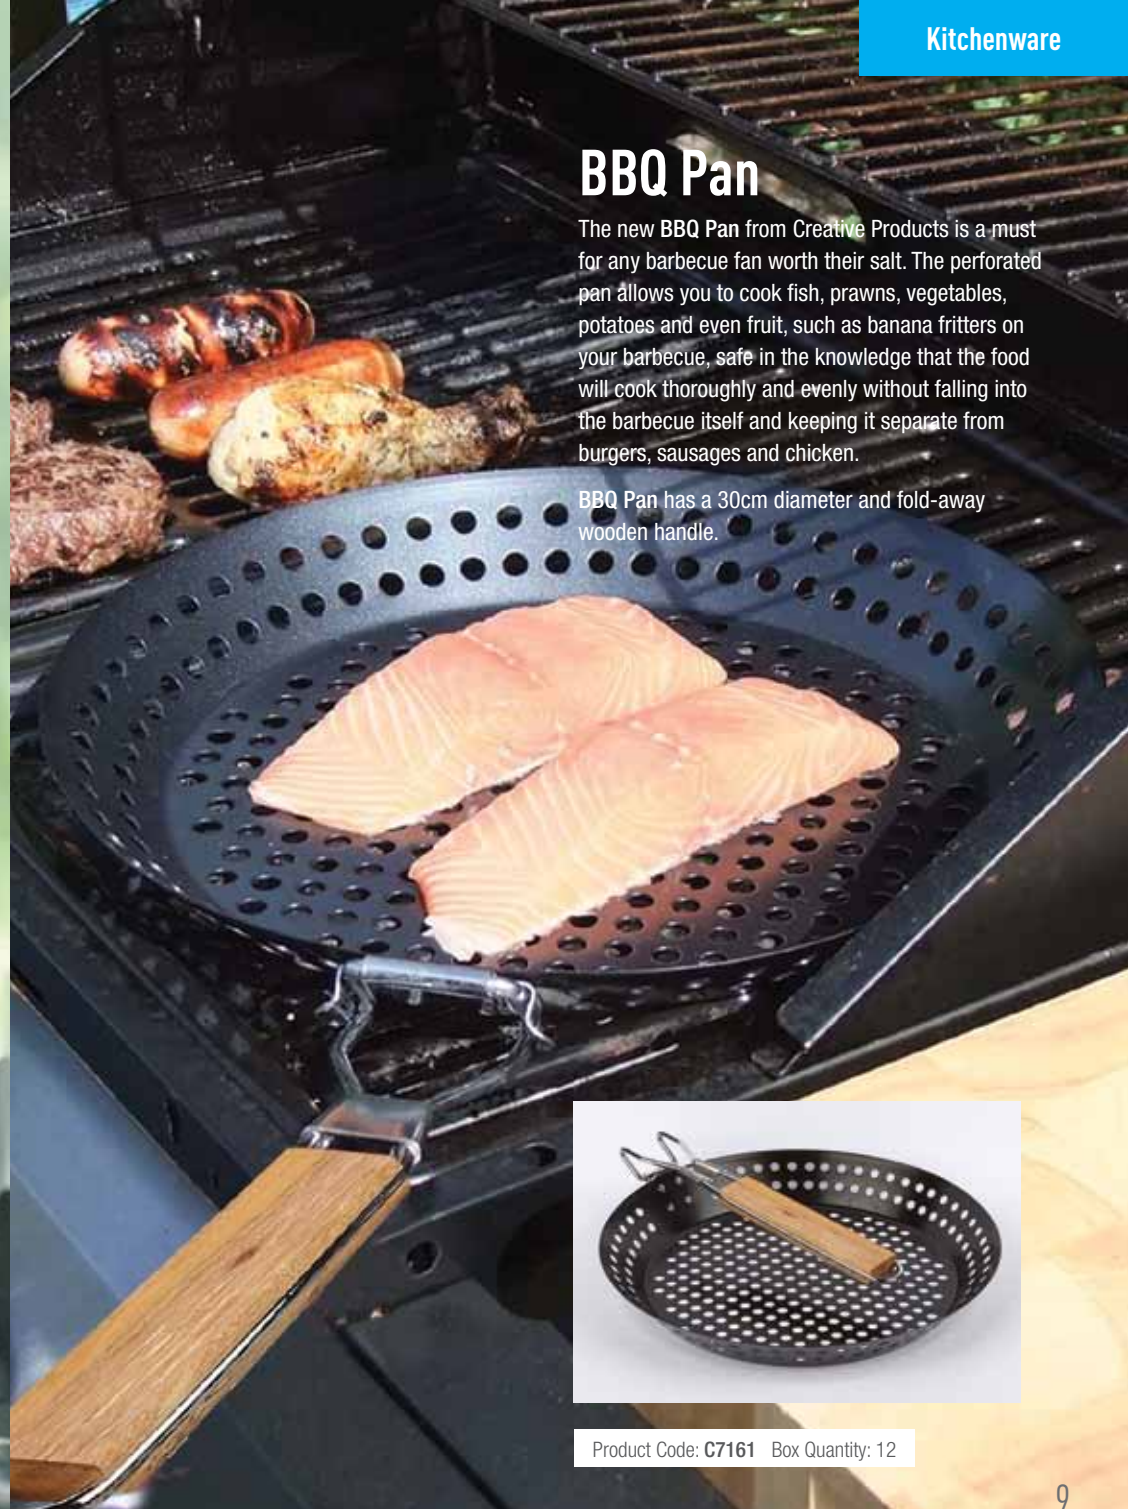

BBQ Pan

The new BBQ Pan from Creative Products is a must for any barbecue fan worth their salt. The perforated pan allows you to cook fish, prawns, vegetables, potatoes and even fruit, such as banana fritters on your barbecue, safe in the knowledge that the food will cook thoroughly and evenly without falling into the barbecue itself and keeping it separate from burgers, sausages and chicken.

BBQ Pan has a 30cm diameter and fold-away wooden handle.