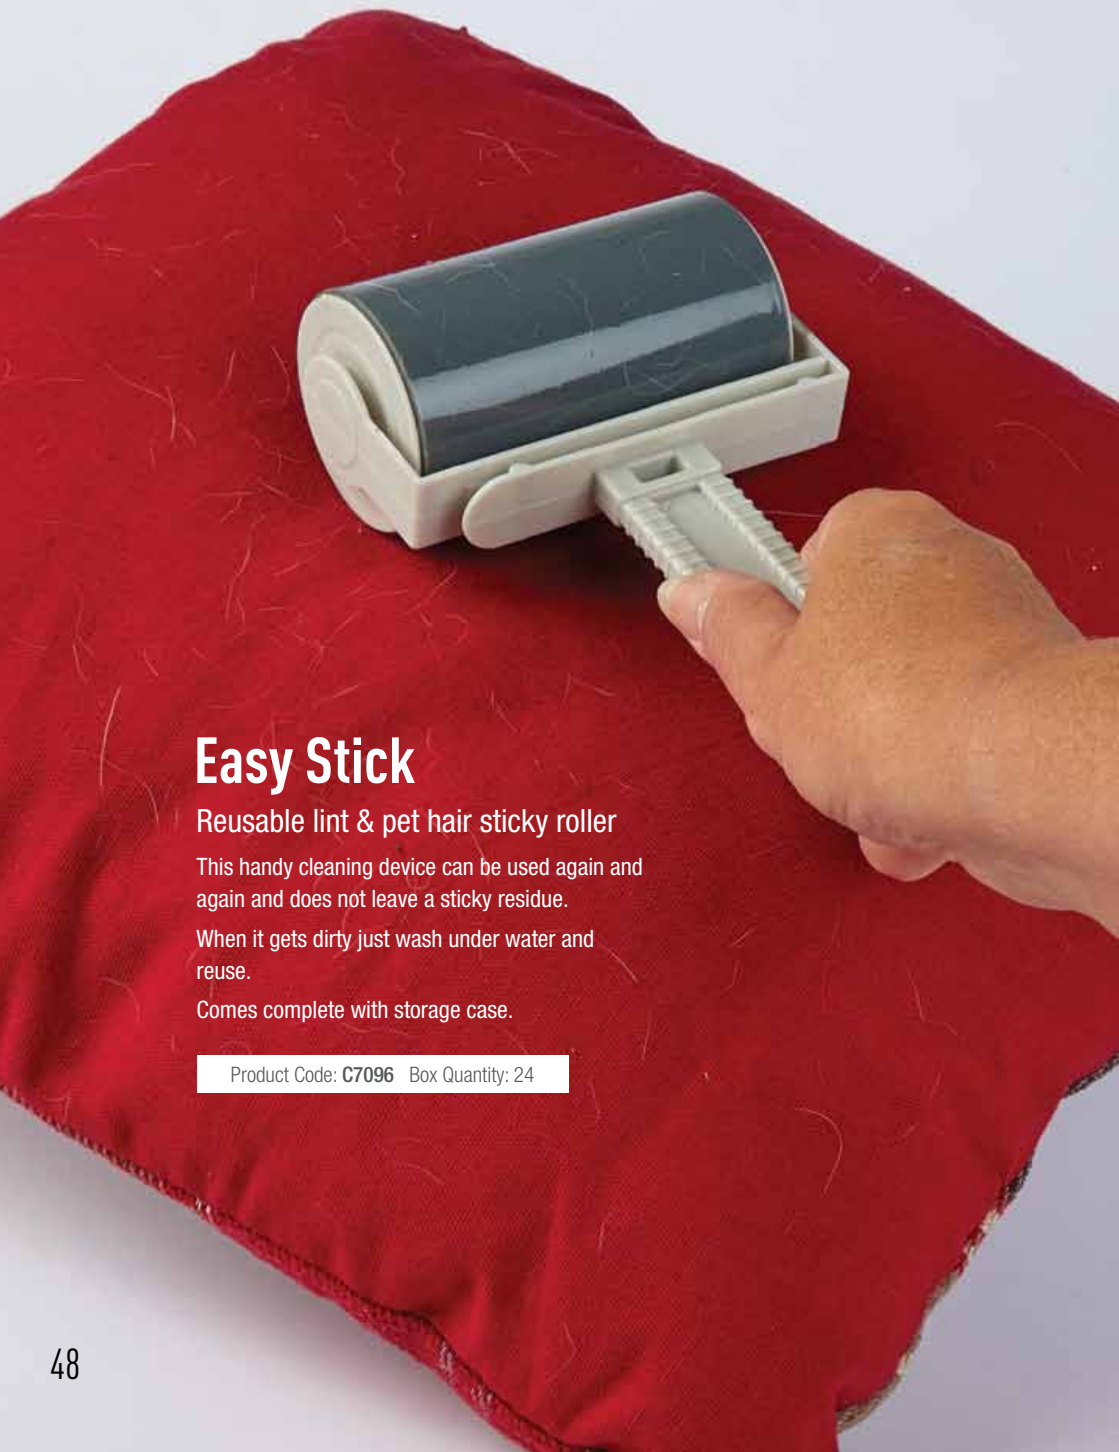

Easy Stick

Reusable lint & pet hair sticky roller

This handy cleaning device can be used again and again and does not leave a sticky residue.

When it gets dirty just wash under water and reuse.

Comes complete with storage case.

Product Code: **C7096** Box Quantity: 24