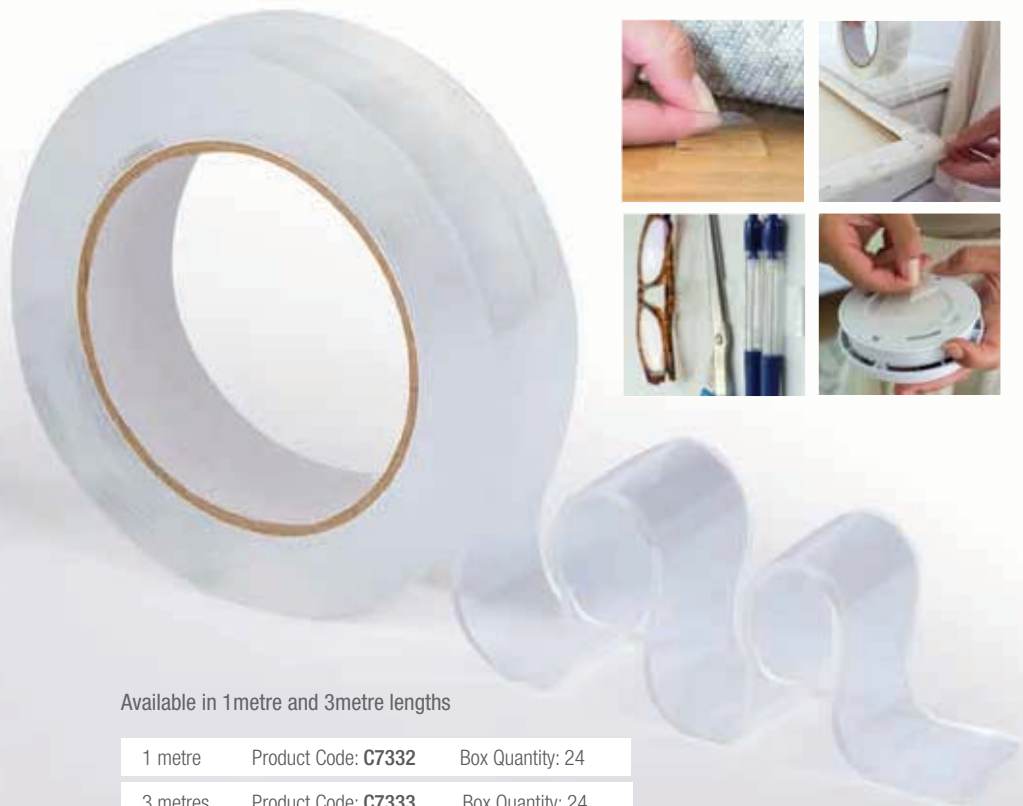

Product Code: **C7100** Box Quantity: 24

Nano Gel Tape

Double sided, super sticky and ultra strong

Nano Gel Tape is ideal for fixing everything without the need for glue, screws or drilling. Despite its super strength it is easy to remove so you can fix and rearrange it time and time again, yet leaves no sticky residue when you peel it off. If **Nano Gel Tape** gets dirty, simply rinse under a tap until clean. It then becomes 100% sticky again.

Perfect for hanging picture frames, holding down rugs and carpets, storing tools and DIY equipment and much more!

It's even waterproof so can be used outdoors or in wet and damp environments.

Available in 1 metre and 3 metre lengths