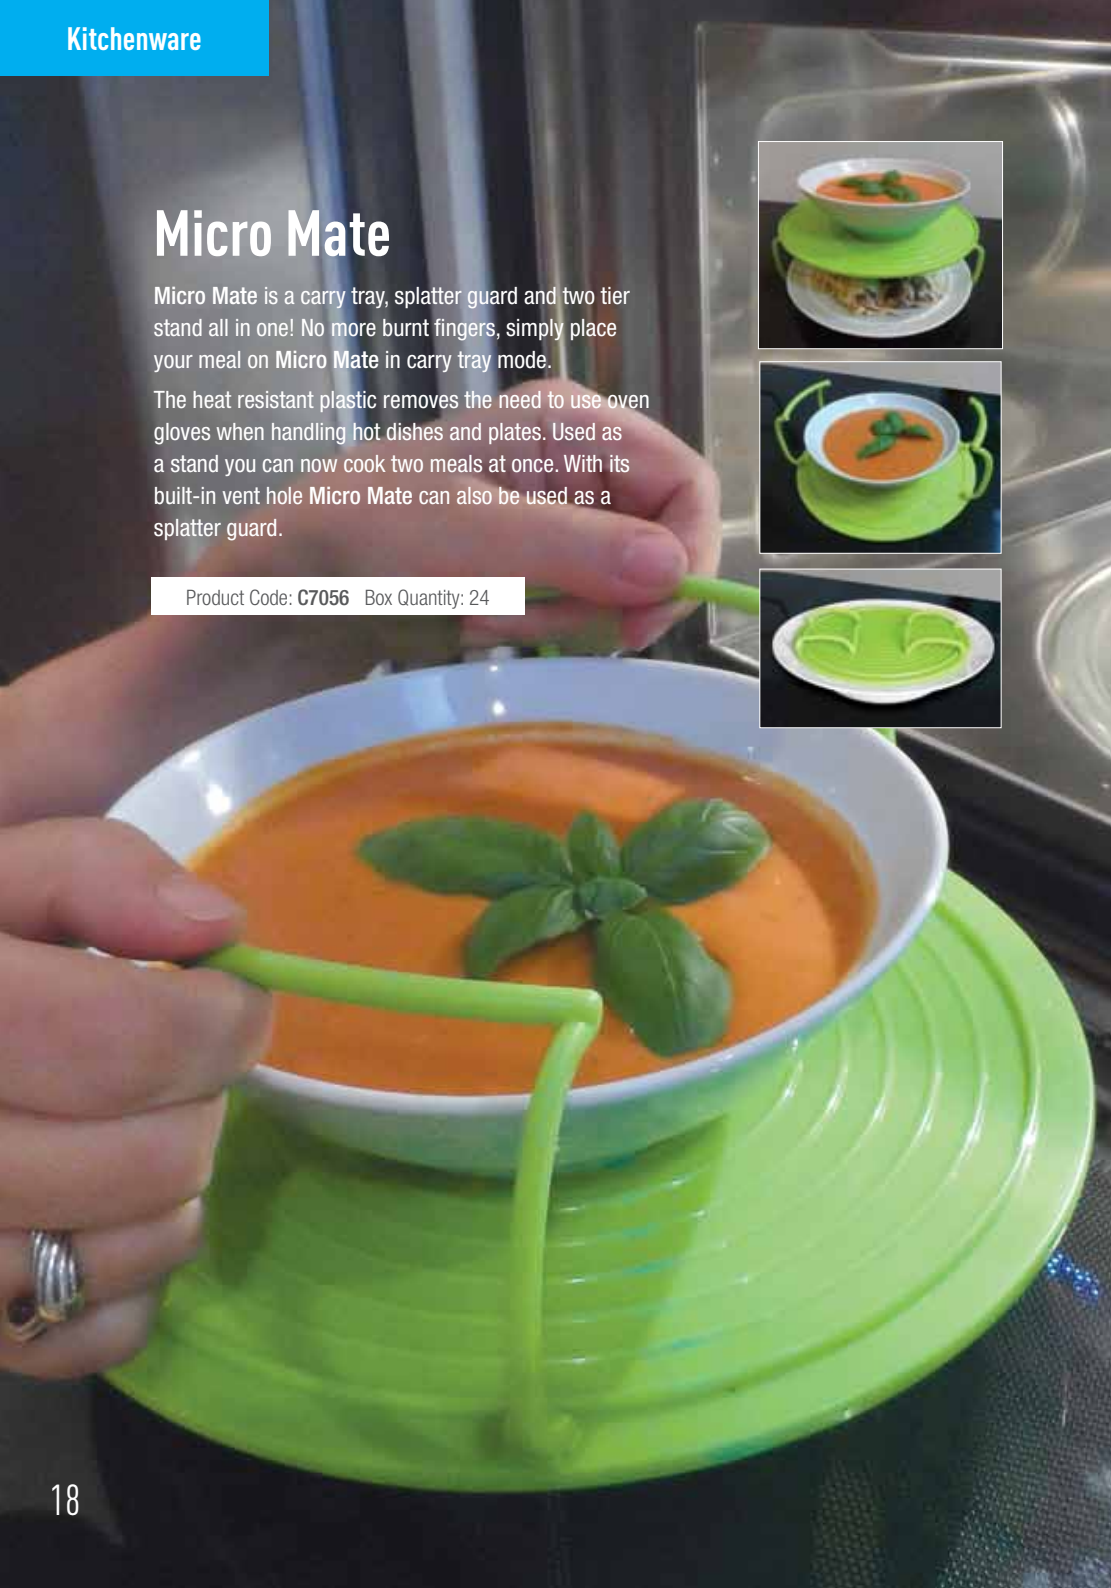

Micro Mate

Micro Mate is a carry tray, splatter guard and two tier stand all in one! No more burnt fingers, simply place your meal on Micro Mate in carry tray mode.

The heat resistant plastic removes the need to use oven gloves when handling hot dishes and plates. Used as a stand you can now cook two meals at once. With its built-in vent hole Micro Mate can also be used as a splatter guard.

Product Code: **C7056** Box Quantity: 24