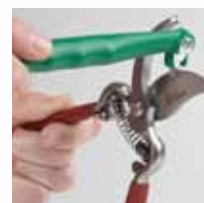

The narrow brush with built-in scraping tool helps remove moss and weeds from joints and edges, block paving and many other surfaces.

The adjustable telescopic handle extends to 140cm.

Product Code: **C7104** Box Quantity: 12

Product Code: **C7097** Box Quantity: 24

Fast Fix Hook and Loop Tape

Fast Fix Hook and Loop Tape is the quick and easy way to secure plants, branches and young trees.

Waterproof, durable, flexible and soft, it's quick to fit and delicate on tender plant material. Simply cut to length and overlap to fix. Can be used again and again instead of string, wire or regular tape.