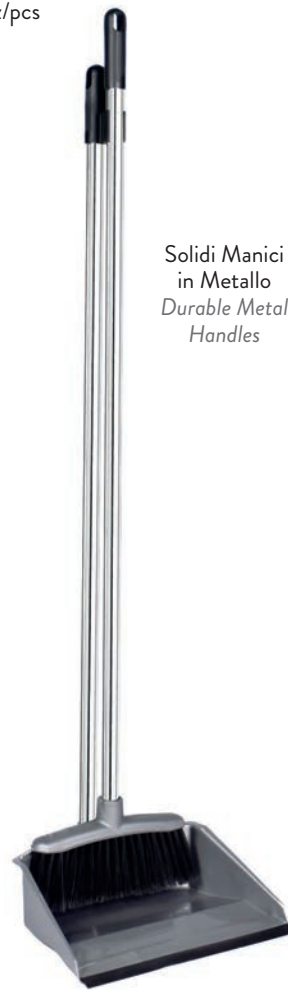

REGINA SET PLUS

art. 11705

12 pz/pcs

Solidi Manici
in Metallo
*Durable Metal
Handles*

Video

PALETTA IN ACCIAIO PLUS

Steel DustpanPlus

art. 11704

12 pz/pcs