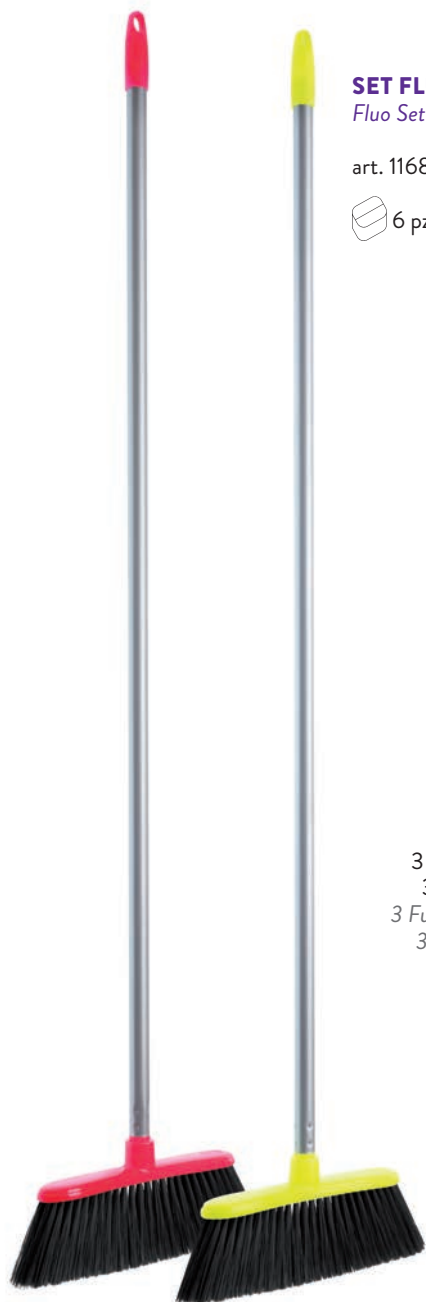

SET FLUO
Fluo Set

art. 11682

6 pz/pcs