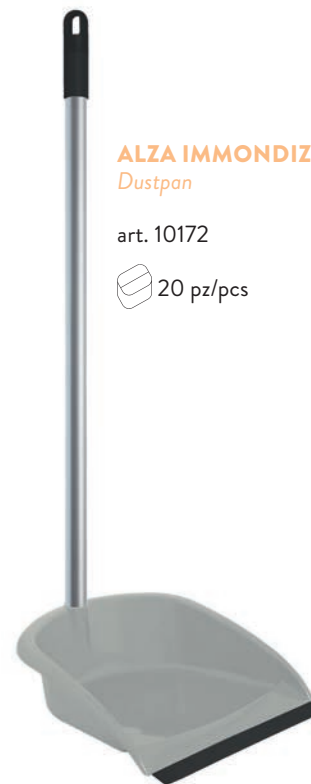

★ NEW

SCOPI INTERNI-ESTERNI
Indoor-Outdoor Broom

art. 11690

12 pz/pcs

FRETTAZZO
Scrubbing Brush

art. 10543

24 pz/pcs

MANICO PLASTIFICATO
Plastic Coated Handle

Ø 21 mm
art. 11527 cm 120

24 pz/pcs

Filetto italiano
Italian thread

ALZA IMMONDIZIA
Dustpan

art. 10172

20 pz/pcs

SCOPI IN PLASTICA RICICLATA AL 99%
BROOMS MADE WITH 99% RECYCLED PLASTIC

MOP