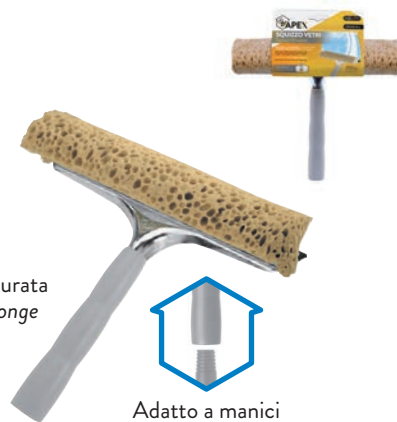

**SPATOLA PER VETRI
PROFESSIONALE**

Professional Window Squeegee

art. 23211 cm 25
23212 cm 35
23213 cm 45

12 pz/pcs

R art. 23319

TERGIVETRO
Wipe Squeegee

art. 26000 cm 25
26001 cm 35

 12 pz/pcs

SQUIZZO VETRI STRONG
Squizzo Windows Strong

art. 20635 cm 25

 12 pz/pcs

Spugna Lunga Durata
Long Lasting Sponge

 Adatto a manici con filetto italiano
It fits handles with italian thread

SQUIZZO VETRI MOSQUITO
Squizzo Windows Mosquito