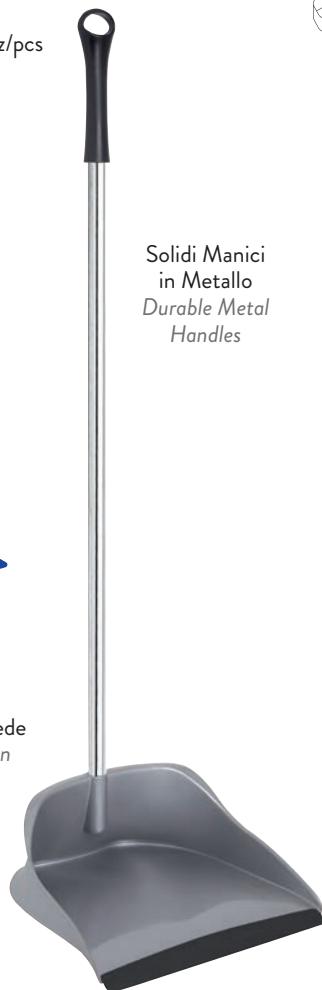

Supporto appoggia-piede
*Easily hold the dustpan
with a foot*

Video

PALETTA DUCK PLUS

Duck Dustpan Plus

art. 11716

 12 pz/pcs

Solidi Manici
in Metallo
*Durable Metal
Handles*

REGINA SET PLUS