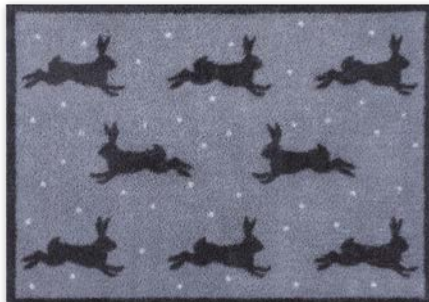

Hares Grey
60cm x 85cm · **A085??**

PETS COLLECTION

A Turtle Mat is the perfect partner for our beloved four-legged friends and pet owners alike. Our popular range of canine and feline designs with tough, super absorbent cotton fibres are available in small, medium and runner sizes.