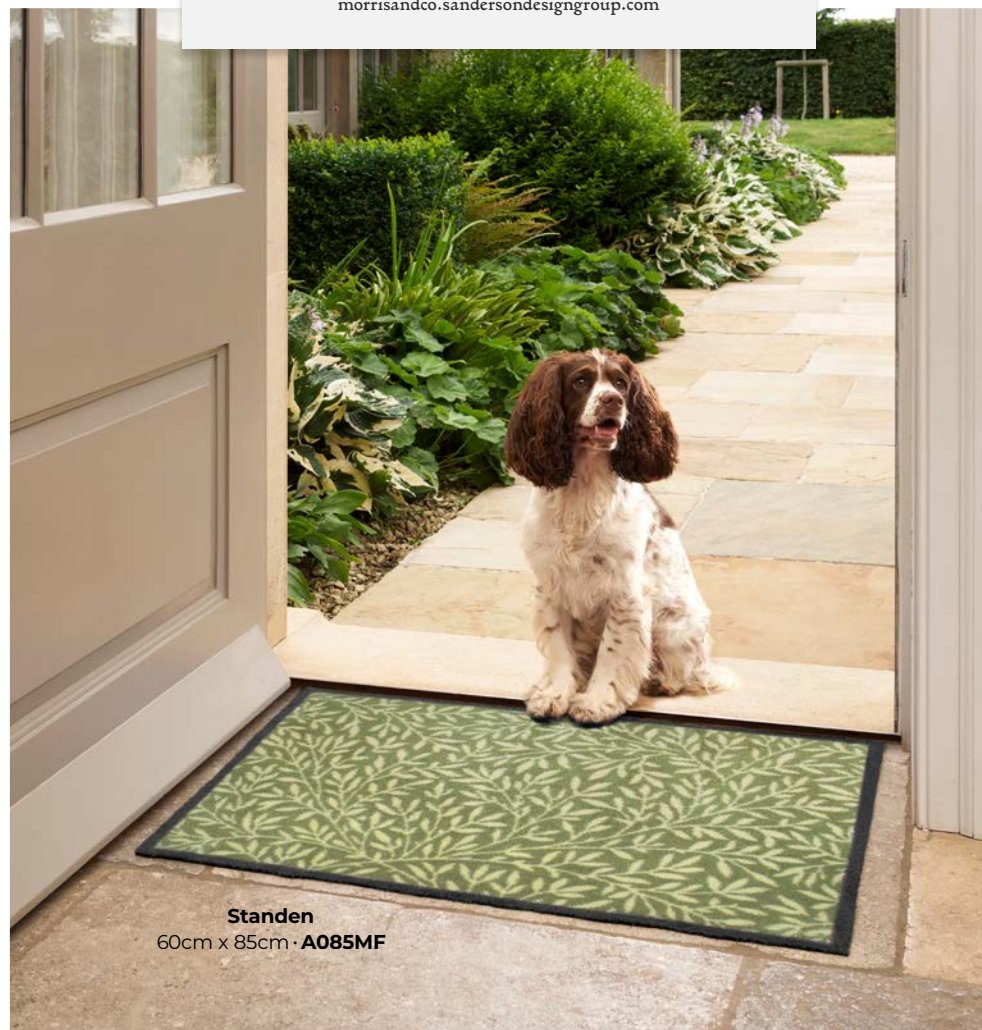

THE ORIGINAL
MORRIS & Co

FOUNDED BY WILLIAM MORRIS IN 1861

Heritage for the
HOME

William Morris (1834-1896) is regarded by some as the single most influential designer of the 19th century. Under his direction Morris & Co. grew into a flourishing and fashionable decorating firm renowned for its wallpapers, textiles and home accessories.

morrisandco.sandersondesigngroup.com

Standen
60cm x 85cm · A085MF