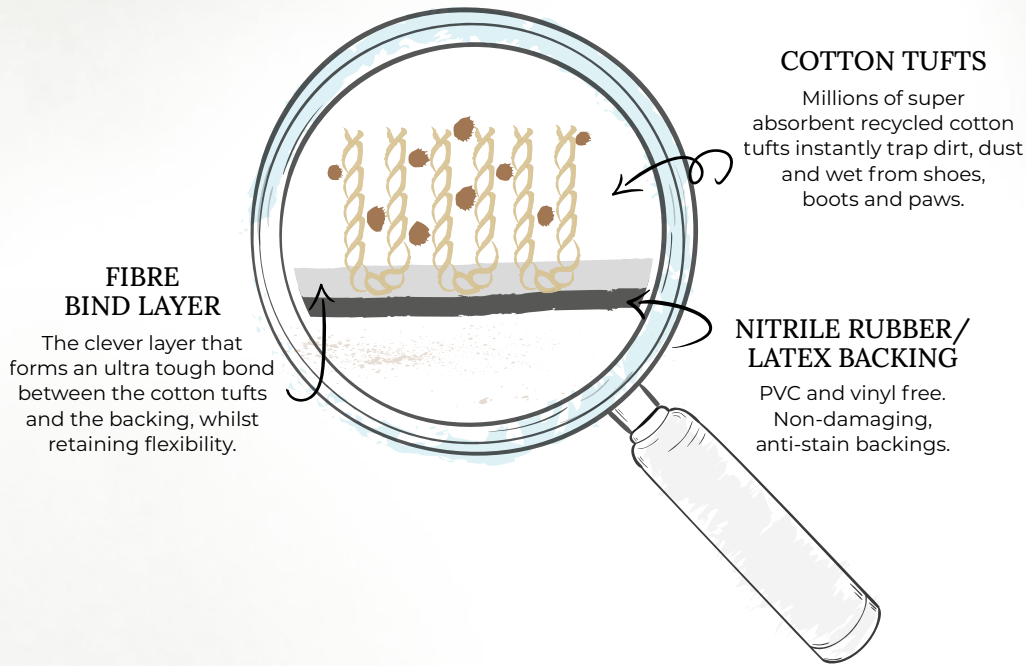

Bronagh Reid
National Sales Manager

Email: breid@kleen-tex.com
Phone: 07752 446137

THE Turtle Mat DIFFERENCE

HELPING TO KEEP BRITAINS HOMES CLEANER
SINCE 1994

FIBRE BIND LAYER

The clever layer that forms an ultra tough bond between the cotton tufts and the backing, whilst retaining flexibility.