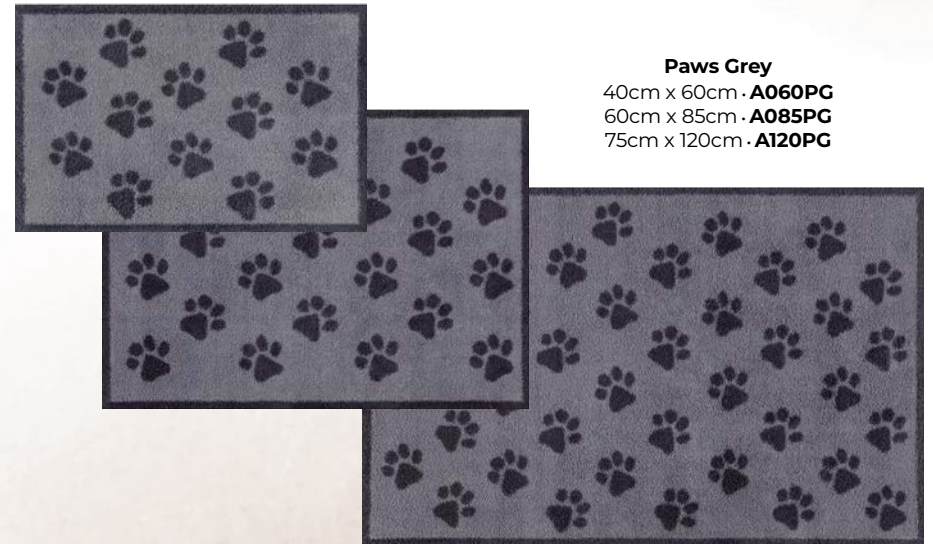

Landscape
60cm x 85cm · **A085FH**

Neutral Squares
40cm x 60cm · **A060NT**
60cm x 85cm · **A085NT**
75cm x 120cm · **A120NT**

Leaf Scroll
 40cm x 60cm · **A060VG**
 60cm x 85cm · **A085VG**
 75cm x 120cm · **A120VG**

Deer Family Blue & Gold
 60cm x 85cm · **A085NY**

Red Robin
 60cm x 85cm · **A085UE**

Highland Cows
 60cm x 85cm · **A085HM**

Hares Grey
 60cm x 85cm · **A085??**

PETS COLLECTION

A Turtle Mat is the perfect partner for our beloved four-legged friends and pet owners alike. Our popular range of canine and feline designs with tough, super absorbent cotton fibres are available in small, medium and runner sizes.

Dog and Bone
 60cm x 85cm · **A085??**

Wipe Your Paws
 60cm x 85cm · **A085??**

Paws Grey
 40cm x 60cm · **A060PG**
 60cm x 85cm · **A085PG**
 75cm x 120cm · **A120PG**

Sanderson
home

Inspired by
COASTAL IDYLL