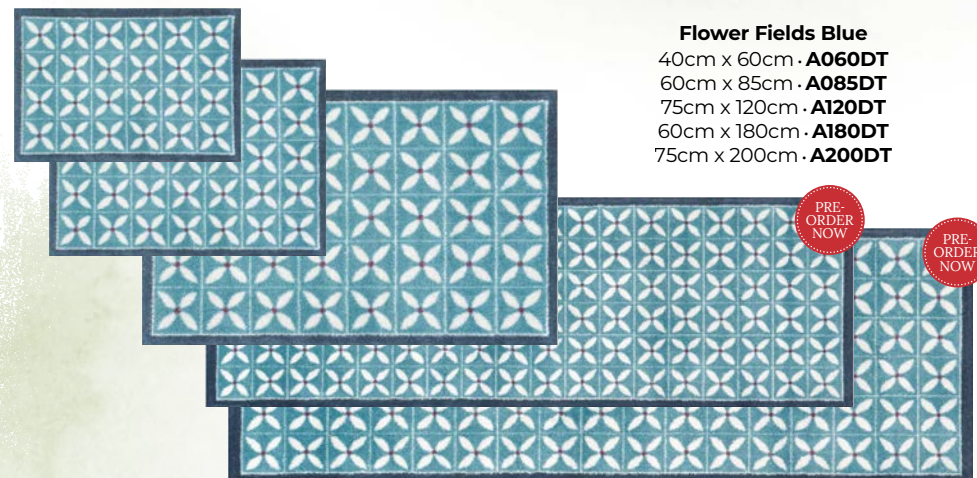

1. **Flower Fields Blue**
   40cm x 60cm - **A060DT**
   60cm x 85cm - **A085DT**
   75cm x 120cm - **A120DT**
   60cm x 180cm - **A180DT**
   75cm x 200cm - **A200DT**