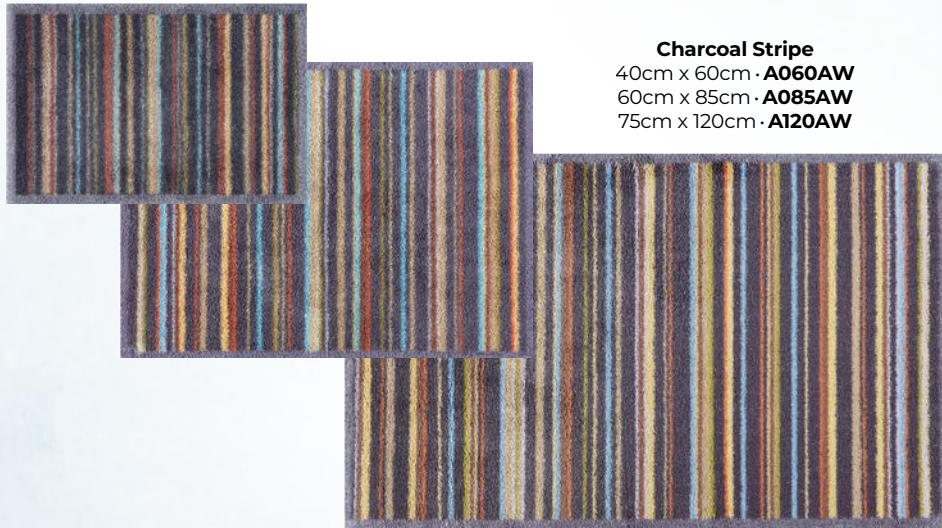

60cm x 85cm · **A085MG**

75cm x 120cm · **A120MG**

**BEST
SELLER**

Stylish STRIPES

Discover the versatility of our stunning Stripe Turtle Mat collection. Keep homes clean whilst looking super-stylish.

Charcoal Stripe
40cm x 60cm · **A060AW**
60cm x 85cm · **A085AW**
75cm x 120cm · **A120AW**