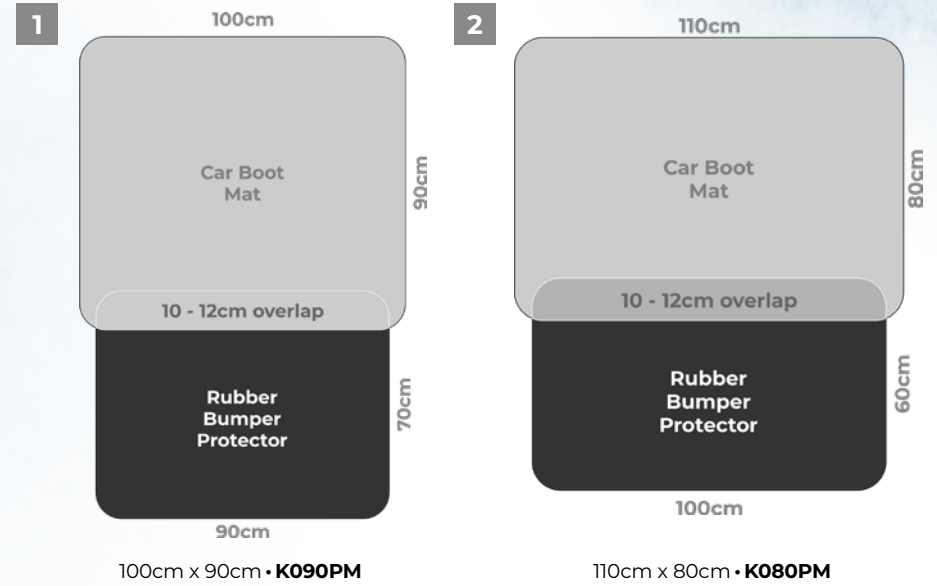

SIZE GUIDE

*Car Boot Mat machine washable at 30°C.