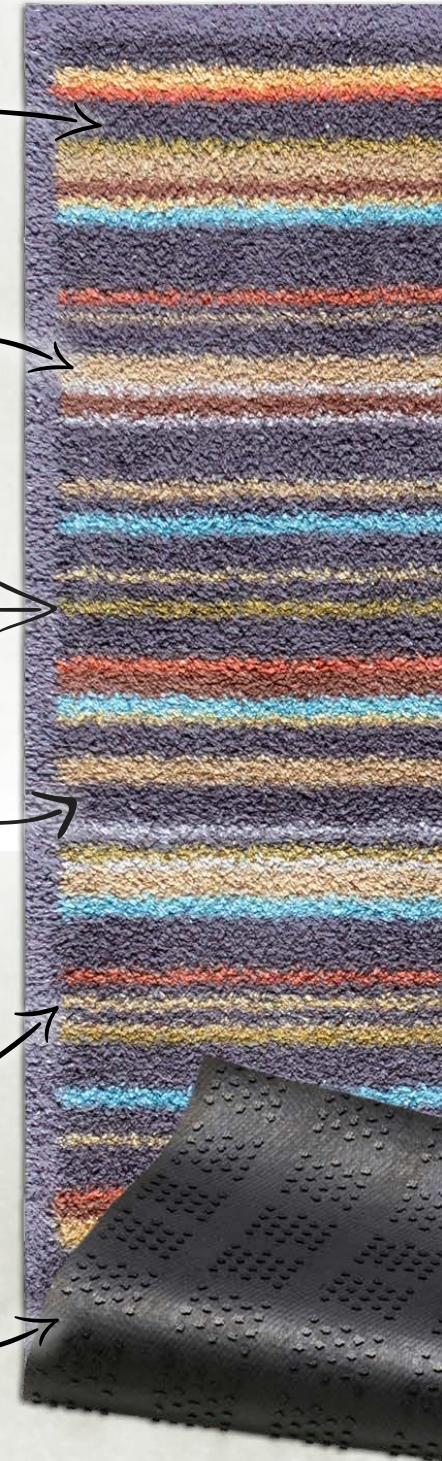

Turtle Mats can even be tumble dried making them an even more convenient choice.

The cotton topping of a Turtle Mat (approx. 85%) is made from 100% recycled cotton from the clothing industry.

The multi-grip backing of Turtle Mats is 100% recycled from post-industrial waste - the off-cuts which would otherwise go to landfill.