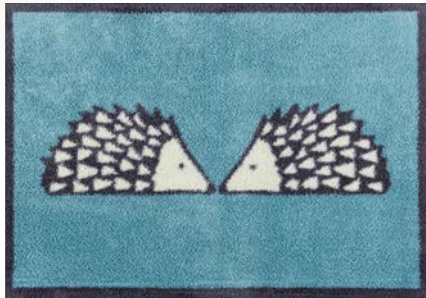

scion
LIVING

Fresh ideas
FOR
MODERN LIVING

**GIVING FLOORS
CHARACTER**

Scion is a refreshing British brand making its own distinctive mark on the world of interiors with its trend savvy designs.

Kissing Spike
60cm x 85cm · **A085ST**