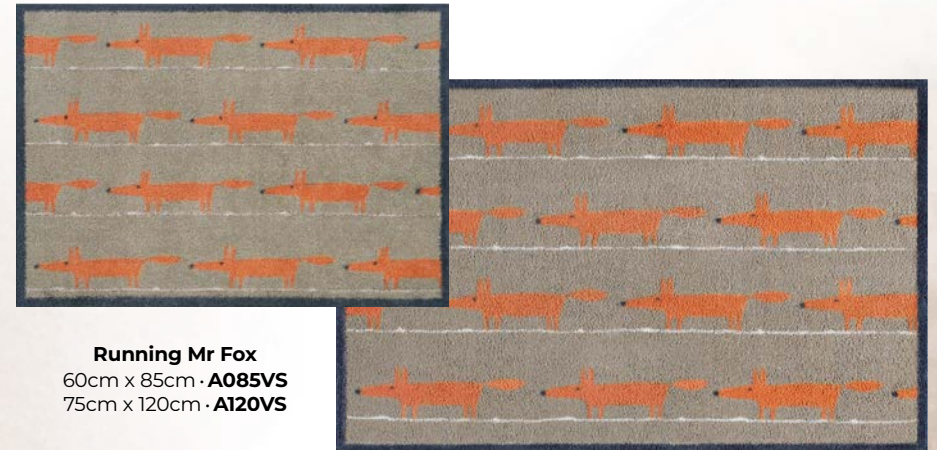

Running Mr Fox
60cm x 85cm · **A085VS**
75cm x 120cm · **A120VS**