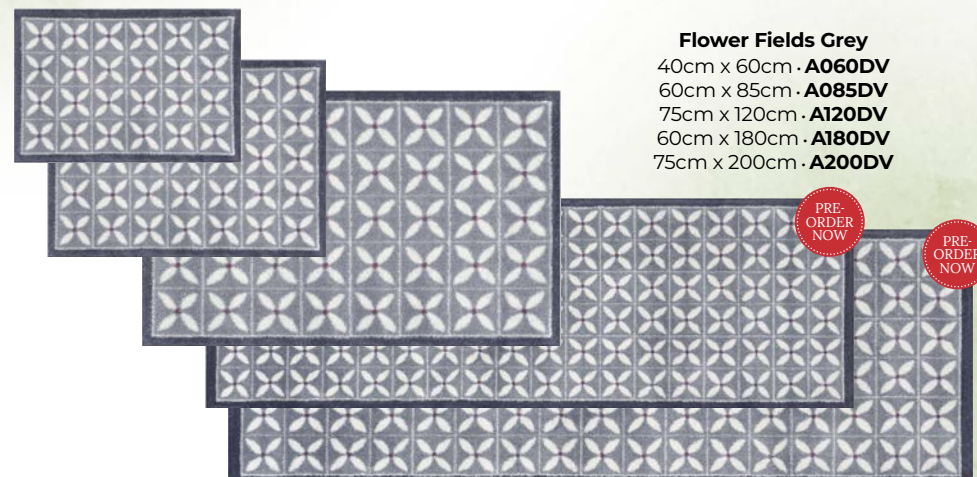

1. **Flower Fields Grey**
   40cm x 60cm - **A060DV**
   60cm x 85cm - **A085DV**
   75cm x 120cm - **A120DV**
   60cm x 180cm - **A180DV**
   75cm x 200cm - **A200DV**