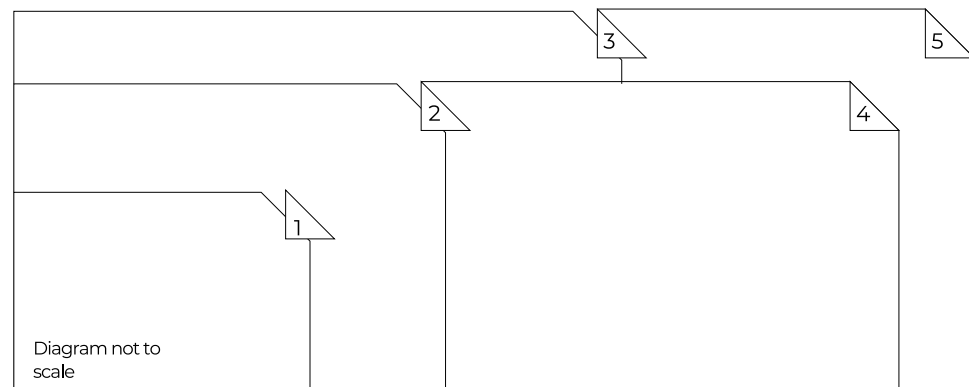

SIZE GUIDE

Turtle Mats are available in a wide range of sizes, from small doormats to large runners, which are great by patio doors. All latex mats come with rounded corners and all multi-grip mats have square cut corners.

Design Size Guide

1. Small doormat	40cm x 60cm (16" x 24")
2. Medium doormat	60cm x 85cm (24" x 33")
3. Design runner	75cm x 120cm (30" x 47")
4. Narrow design runner	60cm x 180cm (24" x 71")
5. Large design runner	75cm x 200cm (30" x 79")