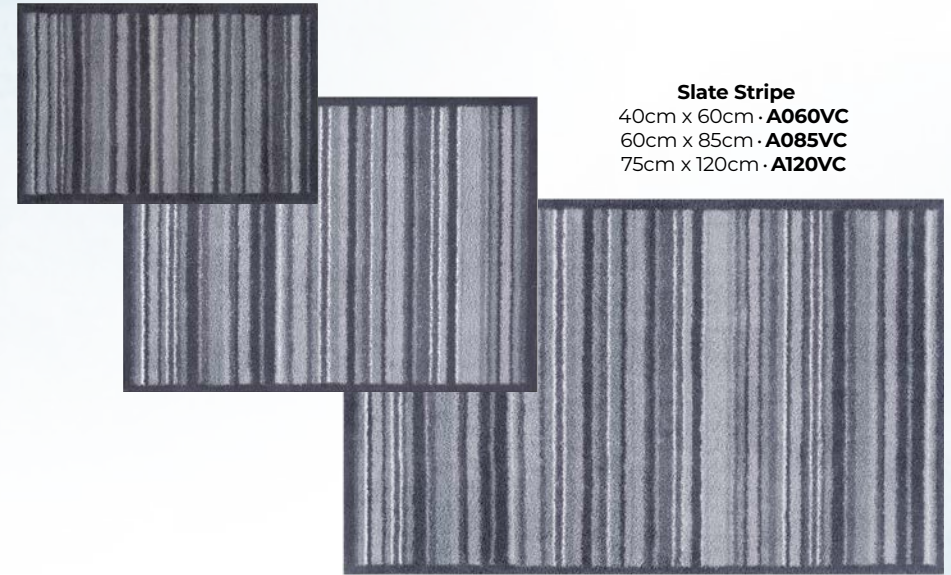

60cm x 85cm · **A085MG**

75cm x 120cm · **A120MG**

**BEST
SELLER**

Stylish STRIPES

Discover the versatility of our stunning Stripe Turtle Mat collection. Keep homes clean whilst looking super-stylish.

Charcoal Stripe
40cm x 60cm · **A060AW**
60cm x 85cm · **A085AW**
75cm x 120cm · **A120AW**