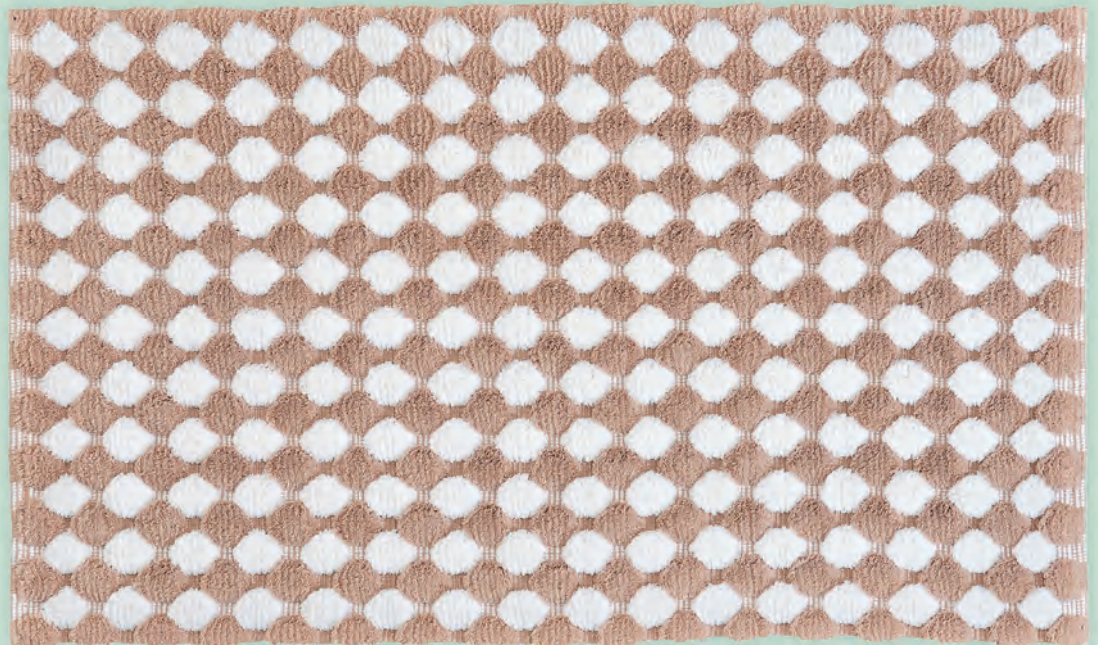

100 % COTTON
SOFT PILE WITH HIGH-LOW EFFECT
NON-SLIP BACKING

146 | SILBERGRAU

271 | TAUPE

SIZES

4036 ... 135 | CA. 60 X 60 CM

4036 ... 360 | CA. 60 X 100 CM

4036 ... 225 | CA. 70 X 120 CM

Phoenix

4045

85 % COTTON UND 15 % POLYESTER

HIGH-LOW EFFECT IN STRIPE WITH
CUT PILE AND LOOPS

NON-SLIP BACKING

146 | SILBERGRAU

271 | TAUPE

SIZES

4045 ... 135 | CA. 60 X 60 CM