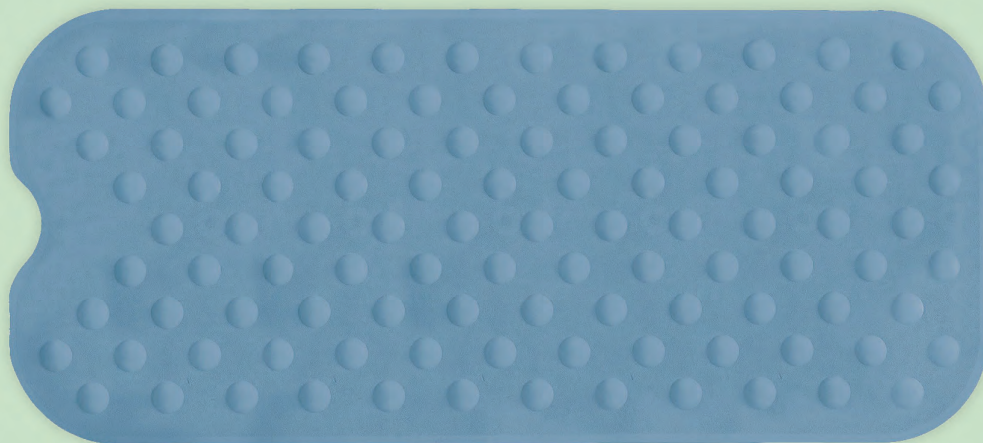

THE IDEAL BALANCE BETWEEN
COMFORT AND SAFETY

SUCTION CUPS ENSURE RELIABLE ADHESION

100 | WEISS

746 | STAHLBLAU

901 | ANTHRAZIT

SIZES

BATH INSERT

4100 ... 107 | 40 X 90 CM