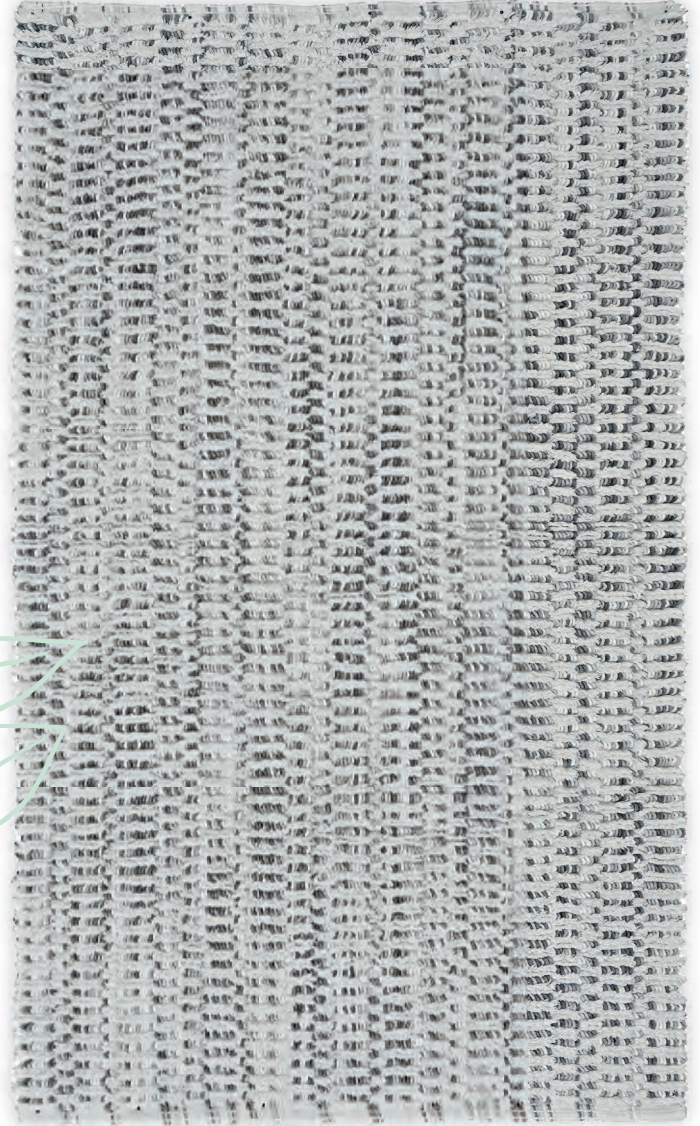

Sway

9108

100 % COTTON

MELANGE OF CUT PILE AND LOOPS

NON-SLIP BACKING

977 | PLATIN

SIZES

9108 ... 135 | CA. 60 X 60 CM

9108 ... 360 | CA. 60 X 100 CM

9108 ... 225 | CA. 70 X 120 CM