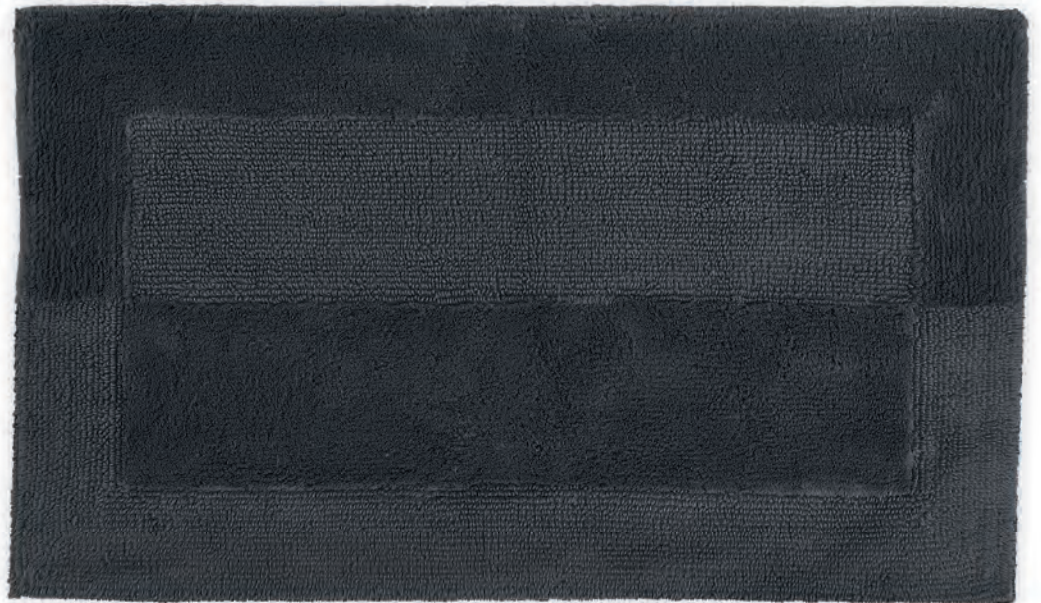

Havanna

5418

100 % COTTON
TIMELESS DESIGN WITH
CUT LOOP EFFECT
REVERSIBLE DESIGN

146 | SILBERGRAU

202 | NATUR

905 | SCHIEFER

SIZES

5418 ... 539 | CA. 55 X 65 CM

5418 ... 360 | CA. 60 X 100 CM

5418 ... 225 | CA. 70 X 120 CM

5418 ... 453 | CA. 85 X 150 CM