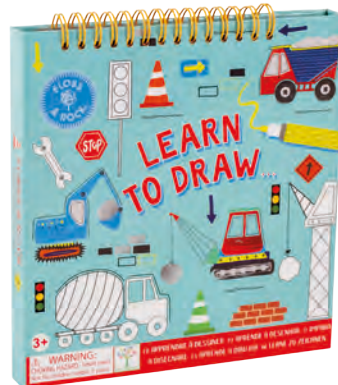

COVER: 27 x 23.5 x 1.8cm / 10.6 x 9.25 x 0.7" PACK SIZE: 6

5+

48P5995 FAIRY TALE
PAINT BY NUMBERS

48P5997 ADVENTURE
PAINT BY NUMBERS

48P5996 FANTASY
PAINT BY NUMBERS

48P6040 CONSTRUCTION
LEARN TO DRAW

48P6039 PETS
LEARN TO DRAW

3+

COVER: 27.5 x 21.5 x 1cm / 10.9 x 8.5 x 0.3" PACK SIZE: 4

48P6036 RAINBOW FAIRY
STICK & PLAY
5 055166 360364

48P6037 ADVENTURE
STICK & PLAY
5 055166 360371

SCENTED SECRET DIARIES

Not only do our diaries smell good, they also include a sheet of themed stickers! Your secrets are safe as each one has it's own padlock and key! Scratch & sniff the covers to reveal really fun smells. Available in 2 NEW adorable designs.