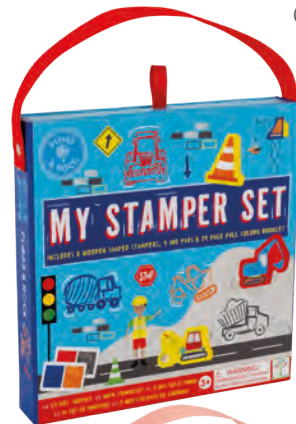

CREATIVE ART

MY STAMPER SET

So much fun with Stampers! Get creative with the Floss & Rock My Stamper Set. Make up scenes and tell stories using the 8 wooden fun shaped stamps, 4 coloured ink pads and 24 page full colour booklet, all kept neatly inside the pull out drawer within a handy carry case.

COVER: 19.8 x 19.3 x 3.4cm / 7.79 x 7.59 x 1.33" PACK SIZE: 4

3+

48P6034 CONSTRUCTION STAMPER SET

48P6032 ENCHANTED STAMPER SET

48P6033 JUNGLE STAMPER SET

48P6031 RAINBOW FAIRY STAMPER SET

MAGIC MULTI PLAY

There really is so much fun to be had with our Magic Multi Play, jam packed with reusable activities. Inside the spiral bound book you'll find 8 pages to colour-in, 2 dot-to-dot pages, 2 maze activities, matching pairs, spot the difference, 2 pages of reusable stickers and 2 scenes to decorate! Fill the pen with water and play!