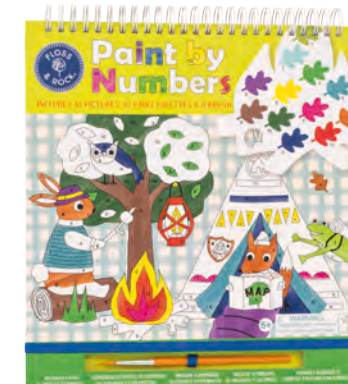

COVER: 17.5 x 18.5 x 2cm / 7 x 7.4 x 0.85" PACK SIZE: 4

3+

PAINT BY NUMBERS

Budding artists will love our all NEW Paint by Numbers. Enjoy hours of fun creating masterpieces using the paintbrush provided, fun shaped paint palettes with 12 colours to match to the numbered sections in the pictures. Each page has a perforated edge making it super easy to tear out your masterpiece!

COVER: 27 x 23.5 x 1.8cm / 10.6 x 9.25 x 0.7" PACK SIZE: 6

5+

48P5995 FAIRY TALE
PAINT BY NUMBERS

48P5997 ADVENTURE
PAINT BY NUMBERS

48P5996 FANTASY
PAINT BY NUMBERS

48P6040 CONSTRUCTION
LEARN TO DRAW

48P6039 PETS
LEARN TO DRAW

48P5998 SPACE
PAINT BY NUMBERS

WWW.FLOSSANDROCK.CO.UK OR WWW.FLOSSANDROCK.COM

STICK & PLAY

Have endless fun with our reusable sticker books, creating scenes and making up stories. Containing 3 sheets holding over 50 repositionable themed stickers, 2 super lovely fold out scenes and a special area to match up the sticker to the shape and keep all of your stickers safely stored.

3+

COVER: 27.5 x 21.5 x 1cm / 10.9 x 8.5 x 0.3" PACK SIZE: 4

48P6036 RAINBOW FAIRY
STICK & PLAY
5 055166 360364

48P6037 ADVENTURE
STICK & PLAY
5 055166 360371

SCENTED SECRET DIARIES

Not only do our diaries smell good, they also include a sheet of themed stickers! Your secrets are safe as each one has it's own padlock and key! Scratch & sniff the covers to reveal really fun smells. Available in 2 NEW adorable designs.