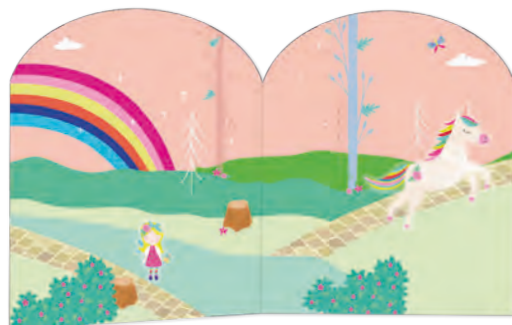

48P5998 SPACE
PAINT BY NUMBERS

WWW.FLOSSANDROCK.CO.UK OR WWW.FLOSSANDROCK.COM

STICK & PLAY

Have endless fun with our reusable sticker books, creating scenes and making up stories. Containing 3 sheets holding over 50 repositionable themed stickers, 2 super lovely fold out scenes and a special area to match up the sticker to the shape and keep all of your stickers safely stored.

3+

COVER: 27.5 x 21.5 x 1cm / 10.9 x 8.5 x 0.3" PACK SIZE: 4

48P6036 RAINBOW FAIRY
STICK & PLAY
5 055166 360364

48P6037 ADVENTURE
STICK & PLAY
5 055166 360371

SCENTED SECRET DIARIES

Not only do our diaries smell good, they also include a sheet of themed stickers! Your secrets are safe as each one has it's own padlock and key! Scratch & sniff the covers to reveal really fun smells. Available in 2 NEW adorable designs.

3+

COVER: 15 x 10 x 1.5cm / 5.9 x 3.9 x 0.59" PACK SIZE: 6

48P6028 ENCHANTED
MY SECRET DIARY
5 055166 360289

48P6029 JUNGLE
MY SECRET DIARY
5 055166 360296

MAGNETIC MULTI PLAY

3+

The Adventure Magnetic Multi Play is the ultimate game. With 4 different activities to keep little ones entertained for hours. Open up to reveal a 20 piece magnetic puzzle, 4 colour dry wipe pens with erasers, pop out and play magnetic pieces, a doodle and a colour in section. Perfect for travel and taking out and about.