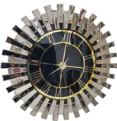

SKU: NW-23

Gold & Black Sun
Wall Clock
W 80 X D 5 X H 80 cm