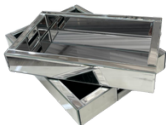

SKU: E446

Plain Mirrored Diamond Crush
Square Tissue Box Holder
W 14 X D 14 X H 14 cm

SKU: CTR40

Plain Mirrored Diamond
Crush Tray
W 40 X D 20 X H 5 cm

SKU: ES00

Diamond Crush Glass Tray
with Geometric Border
W 13 X D 6.5 X H 0.6 cm