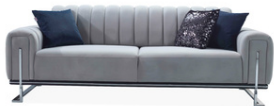

SKU: TOKYO-GRY

Grey Plush Velvet 3+2 Sofa Set

3 Seater: W 230 X D 96 X H 83 cm

2 Seater: W 170 X D 96 X H 83 cm