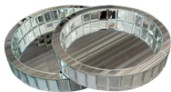

SKU: NT-2002S

Small Plain Mirrored Round Tray
W 28 X D 28 X H 7 cm

SKU: NT-1929L

Large Plain Mirrored Rectangular Tea Tray
W 45 X D 32 X H 7 cm

SKU: NT-2002L

Large Plain Mirrored Round Tray
W 35 X D 35 X H 7 cm