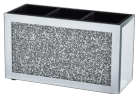

SKU: E448

Plain Mirrored Diamond Crush Make Up
Brush Holder with Black Suede Interior
W 18 X D 10 X H 10 cm