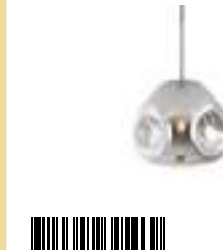

**Pendant Lamp Blown Glass Small
LM1534**

Quantity: 2
Material: Glass - Colour: Chrome
ø 25cm H. 22cm - Excl. 1x E27, 6W
Cable length: 120cm - Colour: Black
Ceiling cap: ø 10cm - Colour: Chrome