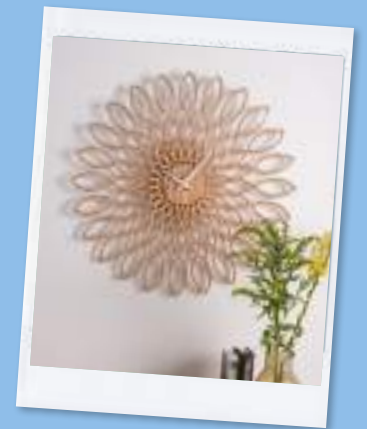

**Wall Clock Sunflower
KA5394**

Quantity: 3
Material: MDF - Colour: Wood
ø 60cm D. 4cm
Excl. 1x AA battery