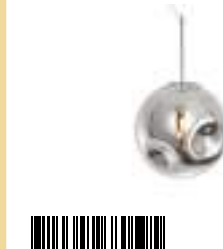

**Pendant Lamp Blown Glass Round
LM1932CH**

Quantity: 2
Material: Glass - Colour: Chrome
ø 30cm H. 30cm - Excl. 1x E27, 6W
Cable length: 120cm - Colour: Clear
Ceiling cap: ø 10cm - Colour: Chrome