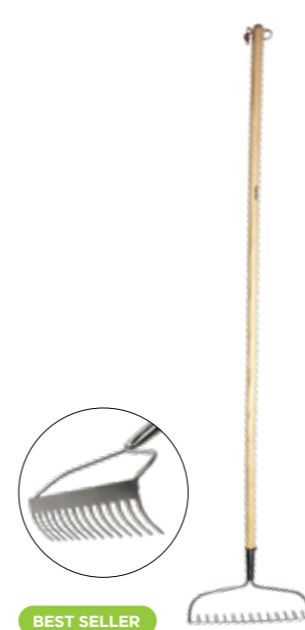

Garden Rakes

Stainless Steel Ground Rake
GTB/SRGRHS

Weight **1.18kg**
Head Width **35cm**
Total Length **164cm**
Case Quantity **4**