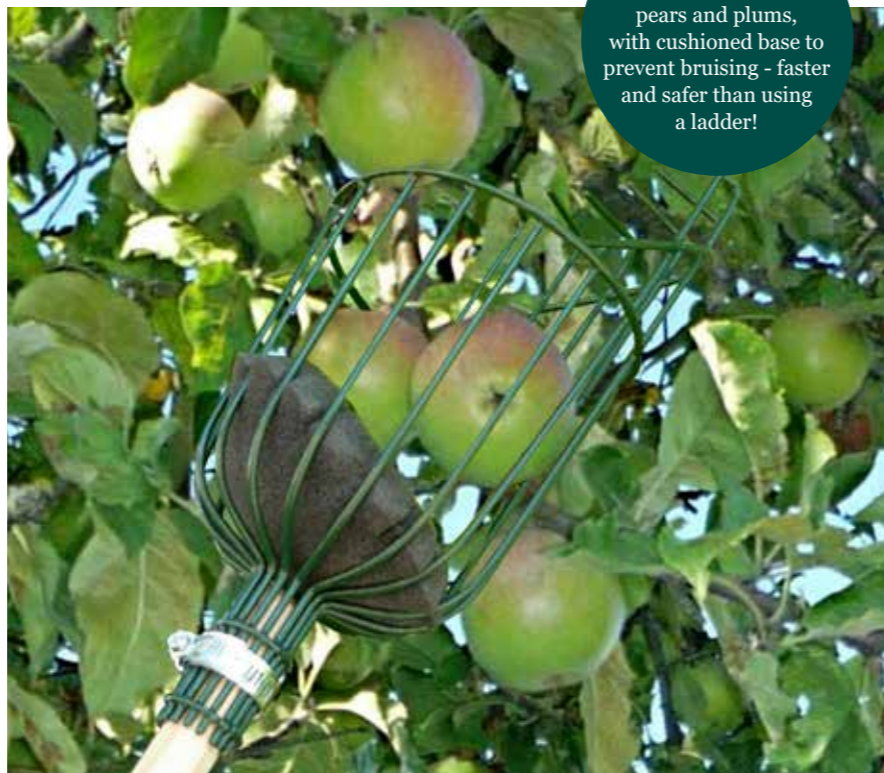

Apple Picker

BEST SELLER

Apple Picker
GHV/FPICK

Weight **0.67kg**
Total Length **176cm**
Total Width **15cm**
Case Quantity **4**

5 019360 007357

For picking hard-to-reach apples, pears and plums, with cushioned base to prevent bruising - faster and safer than using a ladder!