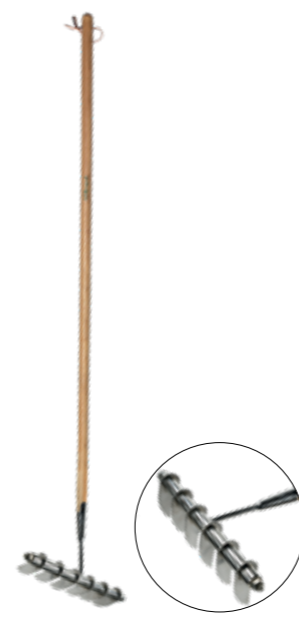

Stainless Steel Dutch Hoe
GTB/SHORHS

Weight **0.85kg**
Total Width **12cm**
Total Length **161cm**
Case Quantity **4**

Stainless Steel Long Handled Claw Cultivator
GTB/SCCRHS

Weight **0.65kg**
Total Width **7cm**
Total Length **150cm**
Case Quantity **4**

Bulb Planters

Stainless Steel Hand Bulb Planter
GTH/SBPRHS

Weight **0.5kg**
Total Width **7cm**
Total Length **28cm**
Case Quantity **5**

Stainless Steel Long Handled Bulb Planter
GTB/SBPRHSLONG

Weight **1.2kg**
Total Width **28cm**
Total Length **110cm**
Case Quantity **4**

Bulb Planter stand
GMM/BULB

Width **0.34m**
Depth **0.3m**
Height **1.6m**

Garden Rakes

Stainless Steel Ground Rake
GTB/SRGRHS

Weight **1.18kg**
Head Width **35cm**
Total Length **164cm**
Case Quantity **4**

Stainless Steel Flexi-Tined Lawn Rake
GTB/SRLRHS

Weight **1.14kg**
Head Width **44cm**
Total Length **166cm**
Case Quantity **4**

Stainless Steel Long Handled Shrub Rake
GTB/SSRRHS

Weight **0.58kg**
Head Width **12cm**
Total Length **150cm**
Case Quantity **4**