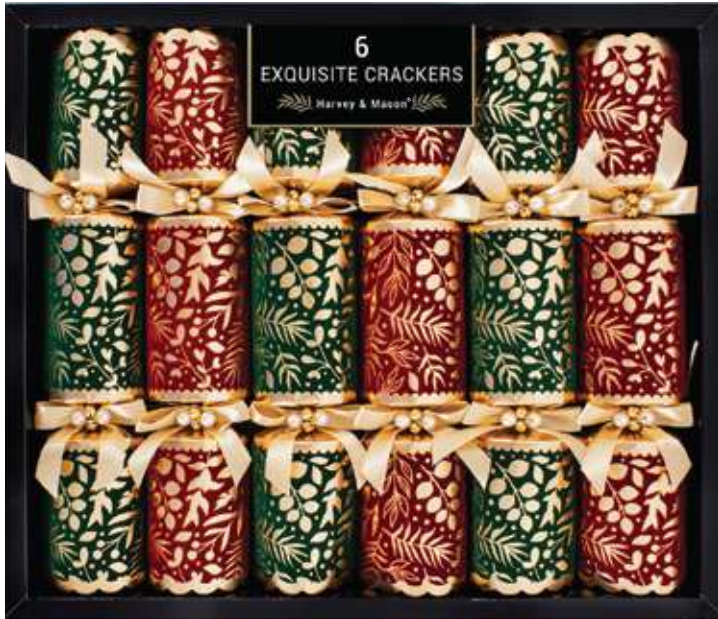

XM6577
6 Exquisite Flock Crackers

Cracker Length: 13.5"
Cracker Finish: Gold foil board, flock, satin bow, bead clusters
OUTER: 6 INNER: 1 **CBM: 0.074**