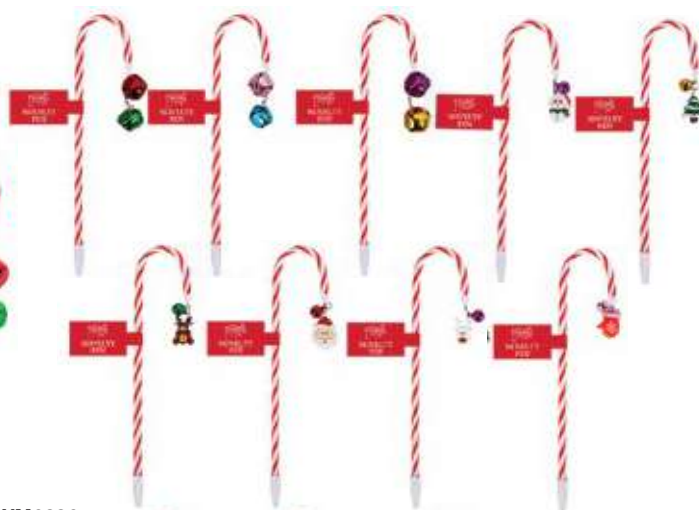

XM6886
Candy Cane Pens - 18 In CDU
OUTER: 36 INNER: 18 CBM: 0.0176