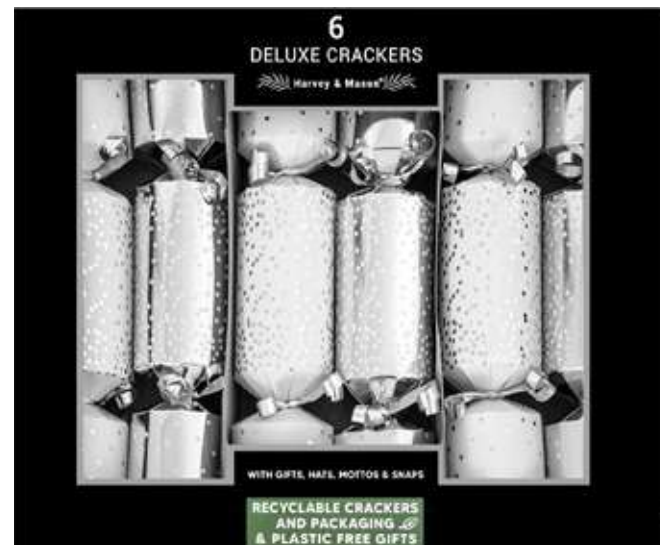

XM6789

6 Mini Silver Scatter Crackers

Cracker Length: 8.5"

Cracker Finish: Grey board with silver hotstamp, curling ribbon

OUTER: 12 INNER: 1 **CBM: 0.034**