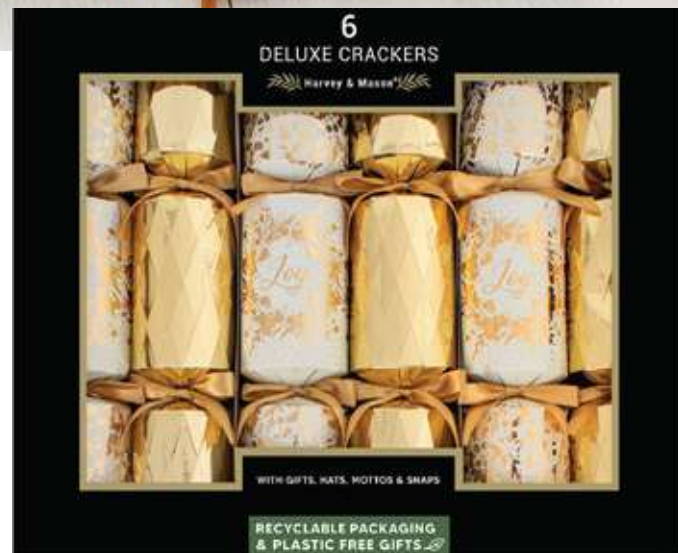

XM6786

6 Deluxe Copper Acorn Crackers

Cracker Length: 13.5"

Cracker Finish 1 & 2: Grey board with copper hotstamp, satin ribbon

Cracker Finish 3: Gold foil board with copper hotstamp, satin ribbon

OUTER: 6 INNER: 1 **CBM: 0.063**