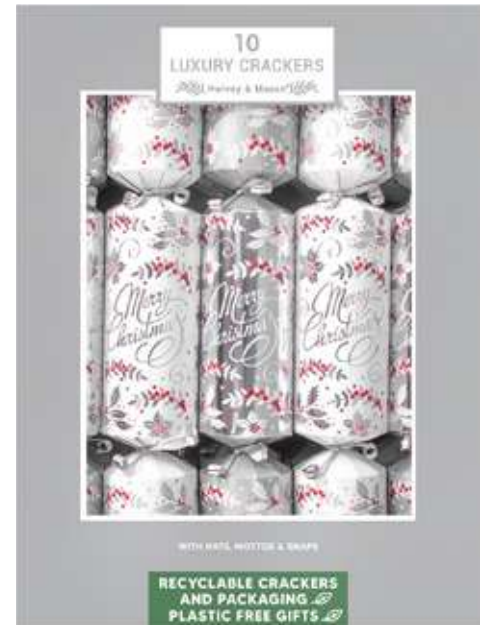

XM6570
10 Luxury Santa Crackers
Cracker Length: 14"
Cracker Finish: Grey board with print,
gold hotstamp, curling ribbon
OUTER: 12 INNER: 1 **CBM: 0.121**