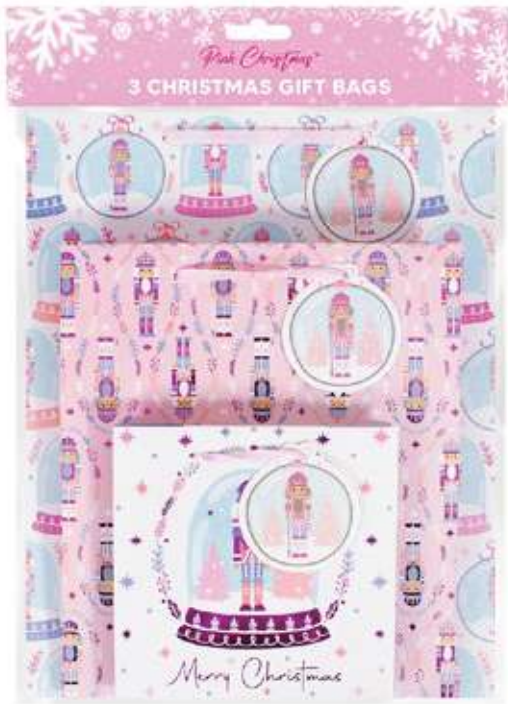

# Pink Christmas™

**NEW  
FOR  
2024**

# CRACKERS, BAGS & MUGS

Make Christmas 'pretty in pink', with our new range of pink accessories, crackers & bags.

cracker content with hats, snaps & mottos for XM6781

**XM6781**  
**6 Pink Soldier Crackers**  
 Cracker Length: 12"  
 Cracker Finish: White board with print, pink foil, tag, satin bow  
 OUTER: 6 INNER: 1 **CBM: 0.034**