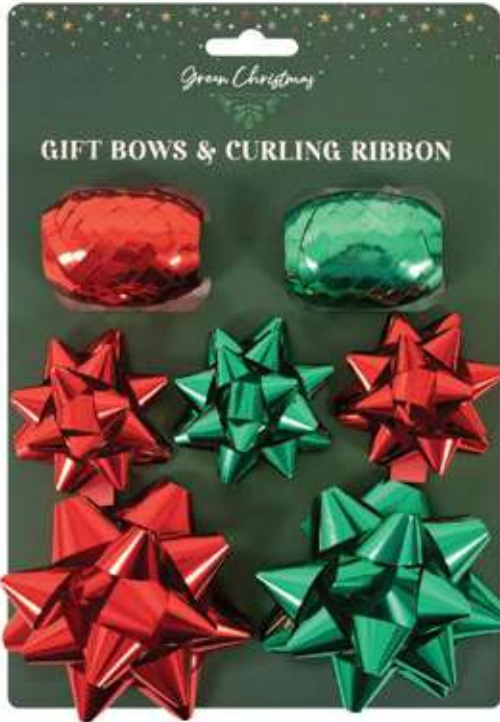

BOWS & CURLING RIBBON

Get wrapped up for Christmas!

XM6724
Foil Gift Bows & Curling Ribbon Red & Green
2 x 9cm bow, 3 x 6cm bow, 2 x 8m curling ribbon
Finish: Foil
OUTER: 36 INNER: 1 **CBM: 0.0608**