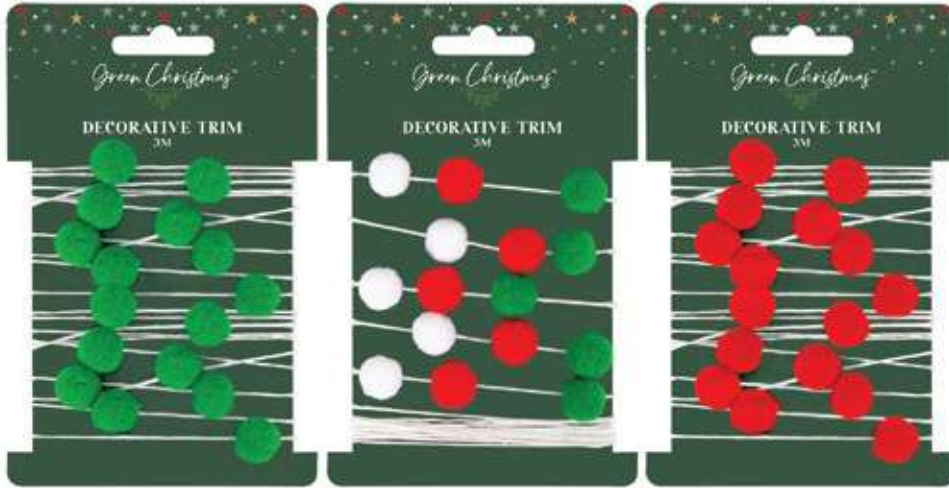

WRAP ACCESSORIES

Get wrapped up for Christmas!

XM6838
Pom Pom Decorative Trim Assorted
Finish: String & Polyester Pom Poms
OUTER: 72 INNER: 12
CBM: 0.036