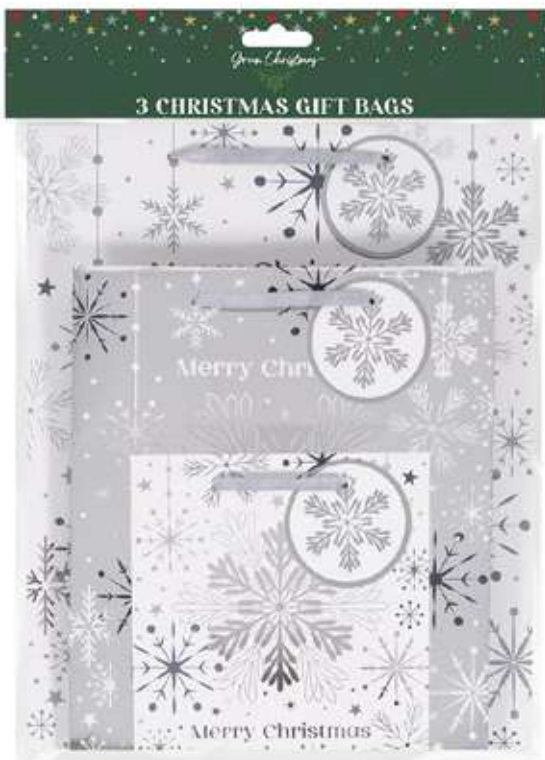

**XM6863  
Red Reindeer Bottle Bags**  
Pack of 3, Size: 13x36x9cm  
Finish: 210gsm, CMYK, red hotstamp  
OUTER: 24 INNER: 1  
**CBM: 0.0138**

**‘Add the finishing touch to your festive gifts this season, with our packs of three matching gift bags’**

**XM6860  
Winter Bird Gift Bags**

Pack of 3  
Size: S 15x15x7.5cm, M 25x21.5x10.5cm,  
L 33x26.5x14cm  
Finish: 210gsm, CMYK, silver hotstamp  
OUTER: 24 INNER: 1 **CBM: 0.0173**

**XM6857  
Snowflake Gift Bags**