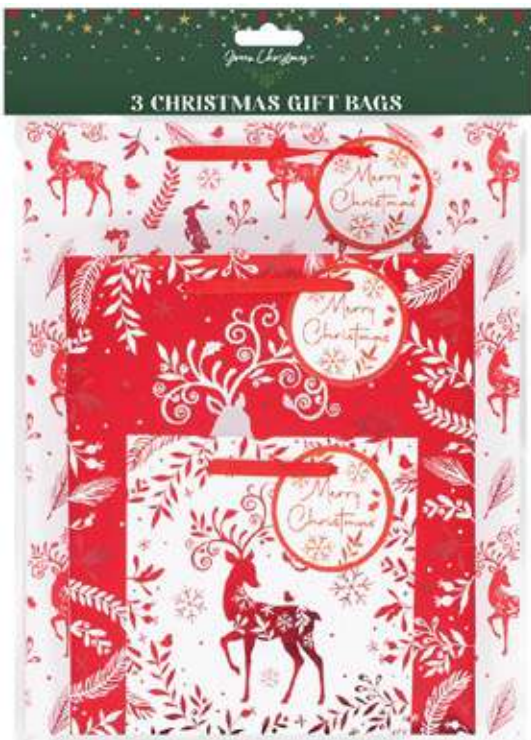

**XM6855
Red Reindeer Gift Bags**

Pack of 3
Size: S 15x15x7.5cm, M 25x21.5x10.5cm,
L 33x26.5x14cm
Finish: 210gsm, CMYK, red hotstamp
OUTER: 24 INNER: 1 **CBM: 0.0173**

**XM6863
Red Reindeer Bottle Bags**
Pack of 3, Size: 13x36x9cm
Finish: 210gsm, CMYK, red hotstamp
OUTER: 24 INNER: 1
CBM: 0.0138

‘Add the finishing touch to your festive gifts this season, with our packs of three matching gift bags’

**XM6860
Winter Bird Gift Bags**

Pack of 3
Size: S 15x15x7.5cm, M 25x21.5x10.5cm,
L 33x26.5x14cm
Finish: 210gsm, CMYK, silver hotstamp
OUTER: 24 INNER: 1 **CBM: 0.0173**