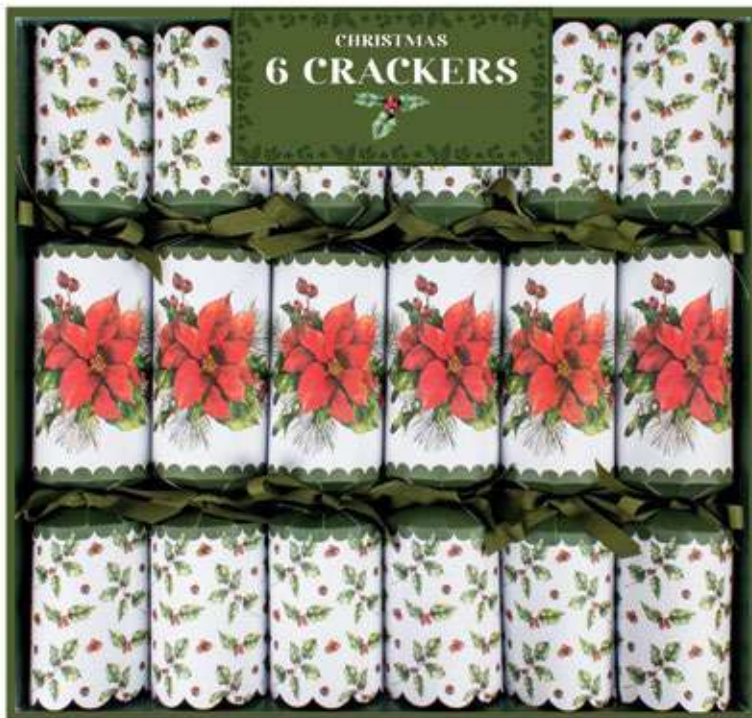

# CHRISTMAS HOLLY

**XM6478**  
**Christmas Holly Cupcake & Picks**  
 Pack of 24  
 OUTER: 96 INNER: 24 **CBM: 0.0550**

**XM6701**  
**Deluxe Holly Napkin Ring**  
 OUTER: 96 INNER: 12  
**CBM: 0.03**

**XM6705**  
**Deluxe Holly Gem Napkin Ring**  
 OUTER: 96 INNER: 24  
**CBM: 0.014**