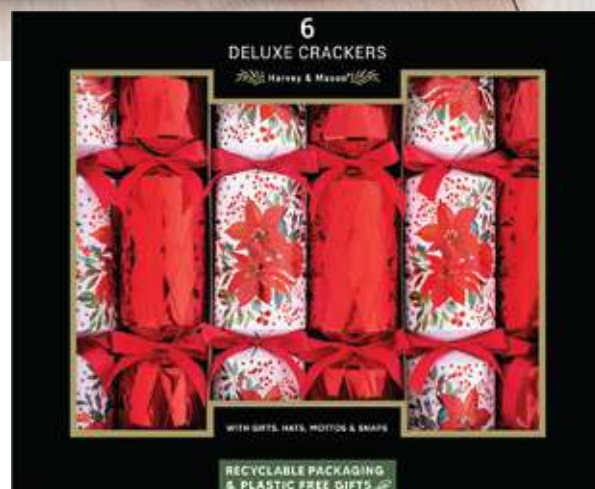

# 6 DELUXE CRACKERS

Our 6 wide barrelled Deluxe crackers, with plastic free gifts, are created with intricate detailing, hotstamp or foiled boards & finished with satin bow ribbons.

cracker content with hats, snaps & mottos for Deluxe crackers

**XM6782**  
**6 Deluxe Poinsettia Crackers**  
 Cracker Length: 13.5"  
 Cracker Finish 1: Grey board with print, red hotstamp, satin ribbon  
 Cracker Finish 2: Diamond foil board, satin ribbon  
 OUTER: 6 INNER: 1 **CBM: 0.063**