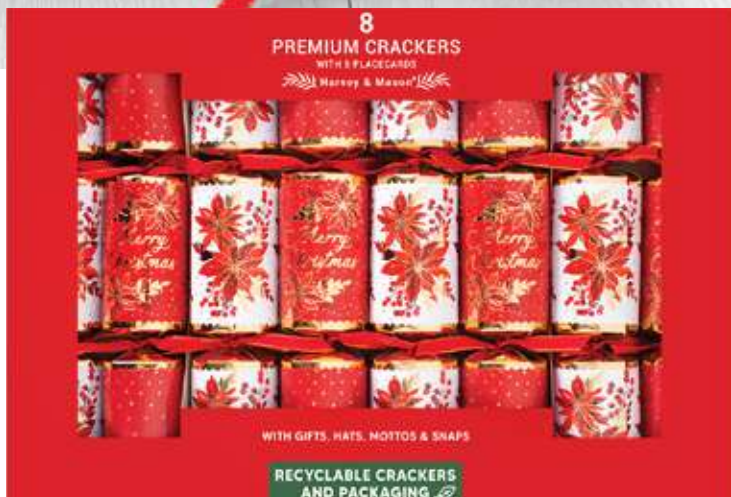

XM6792
8 Premium Gold Tree Crackers
With Place Cards
Cracker Length: 12.5"
Cracker Finish: Grey board with print,
gold hot stamp, satin ribbon
OUTER: 8 INNER: 1 **CBM: 0.0763**