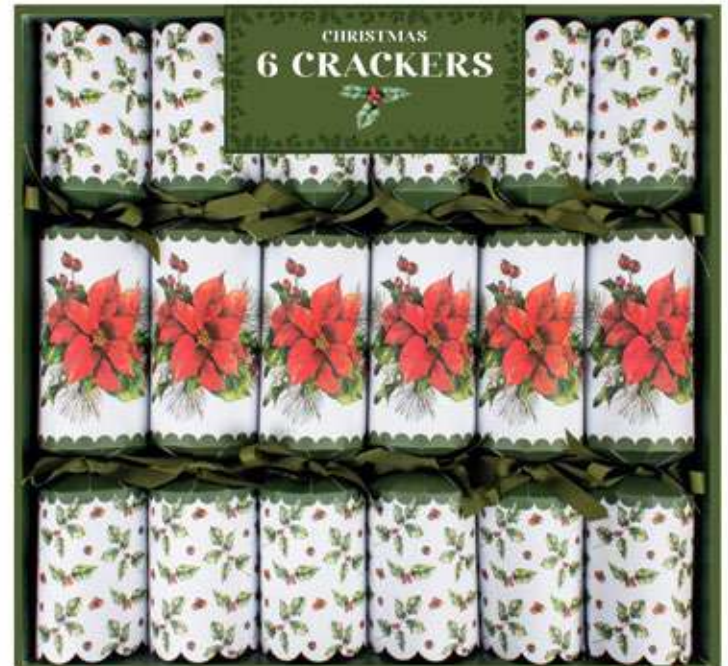

XM6414
6 Christmas Holly Crackers
Cracker Length: 12"
Cracker Finish: White board with print, satin ribbon
OUTER: 6 INNER: 1 **CBM: 0.034**