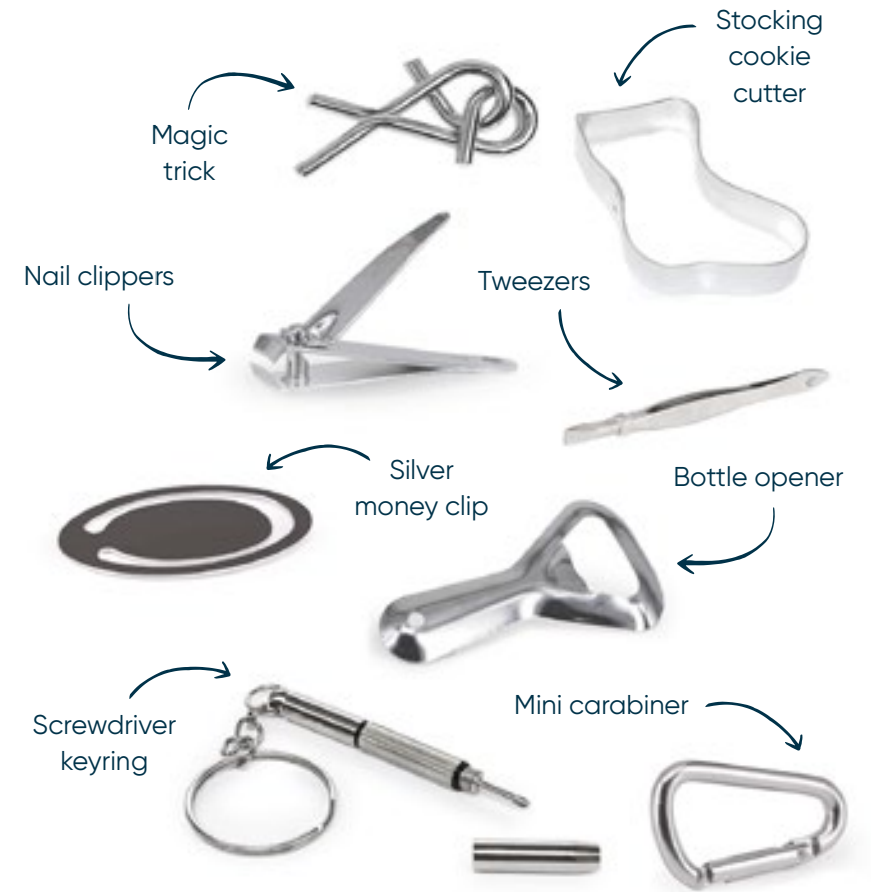

CT-1208-FMP

Silver Botanical 12in Cracker (50pcs) FSC™ Mix

FROSTED WINTER

The mark of responsible forestry FSC® C148881

CT-1209-FMP

Traditional Foliage 12in Cracker (50pcs) FSC™ Mix

FESTIVE BOTANICAL

The mark of responsible forestry FSC® C148881

Each cracker contains a hat, satisfying snap, amusing joke/motto & one of the metal gifts above.