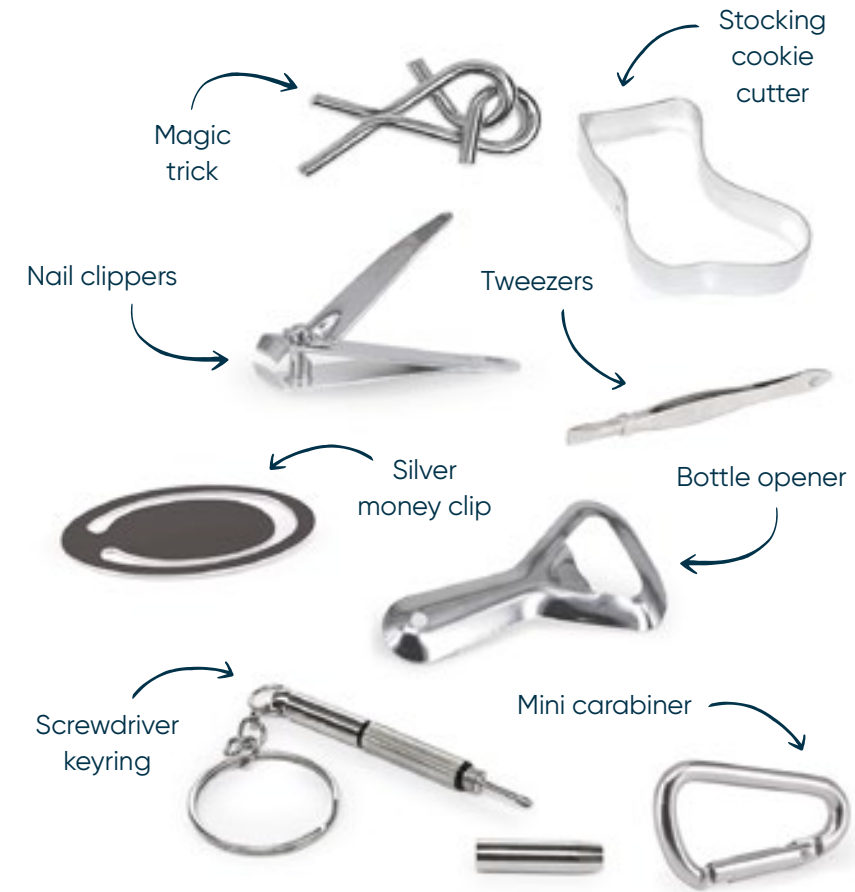

The mark of responsible forestry FSC® C148881

CT-1209-FMP

Traditional Foliage 12in Cracker (50pcs) FSC™ Mix

FESTIVE BOTANICAL

The mark of responsible forestry FSC® C148881

Each cracker contains a hat, satisfying snap, amusing joke/motto & one of the metal gifts above.