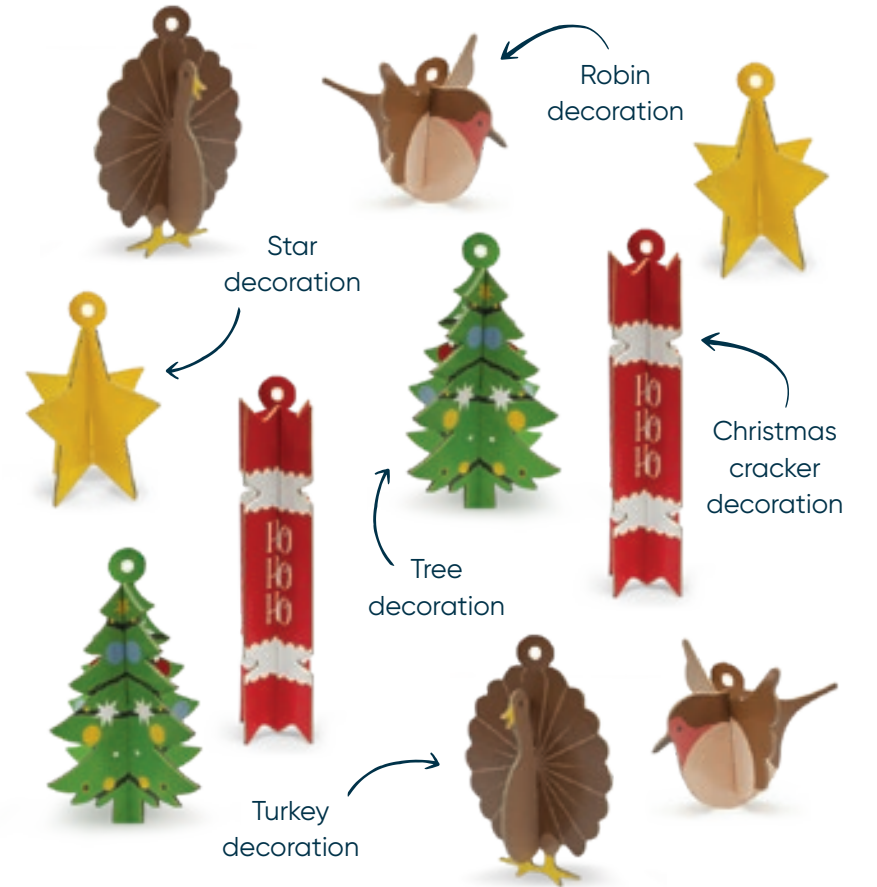

CT-1110-FMP

Kraft Bauble 11in Cracker (50pcs) FSC™ Mix

TRADITIONAL CHRISTMAS

The mark of responsible forestry
FSC® C148001

CT-1105-FMP
Holly Berry 11in Cracker (50pcs) FSC™ Mix

TRADITIONAL CHRISTMAS

CT-1106-FMP
Silver Text 11in Cracker (50pcs) FSC™ Mix

FROSTED WINTER

Each cracker contains a hat, satisfying snap, amusing joke/motto & one of the hanging decorations above. Reuse the cracker tie to hang the decoration!

CT-1108-FMP Festive Forest 11in Cracker (50pcs) FSC™ Mix GOLDEN CELEBRATION

CT-1109-FMP Starlight 11in Cracker (50pcs) FSC™ Mix TRADITIONAL CHRISTMAS

Each cracker contains a hat, satisfying snap, amusing joke/motto & one of the hanging decorations above. Reuse the cracker tie to hang the decoration!