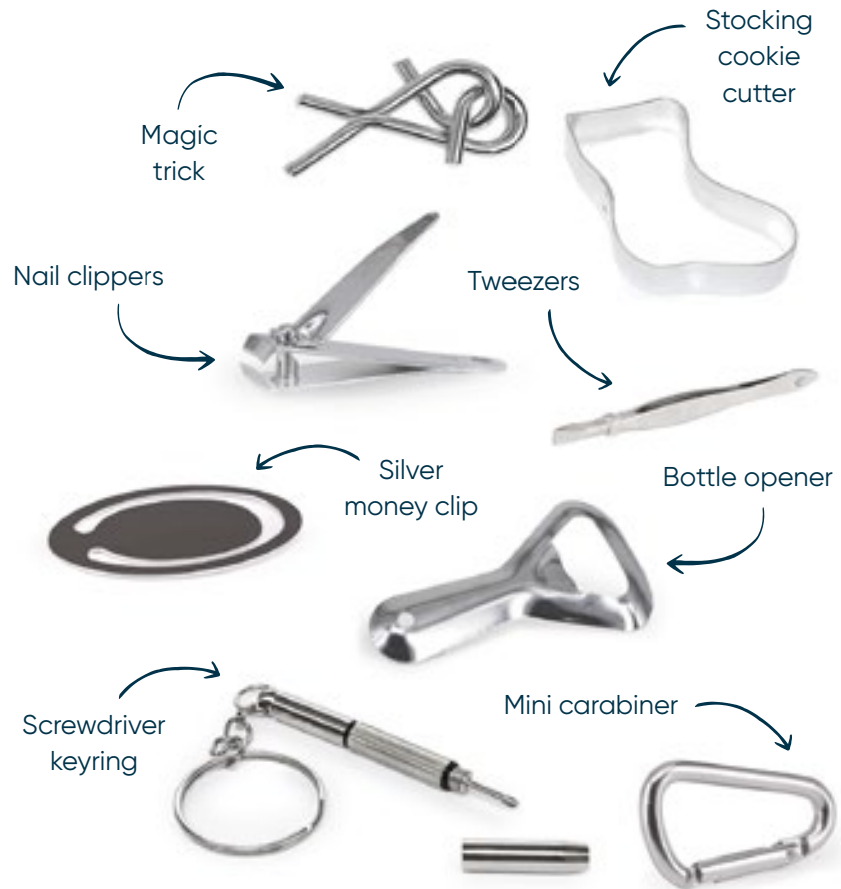

Each cracker contains a hat, satisfying snap, amusing joke/motto & one of the metal gifts above.

CT-1212-FMP Navy Snowflake 12in Cracker (50pcs) FSC™ Mix

FROSTED WINTER

Each cracker contains a hat, satisfying snap, amusing joke/motto & one of the metal gifts above.