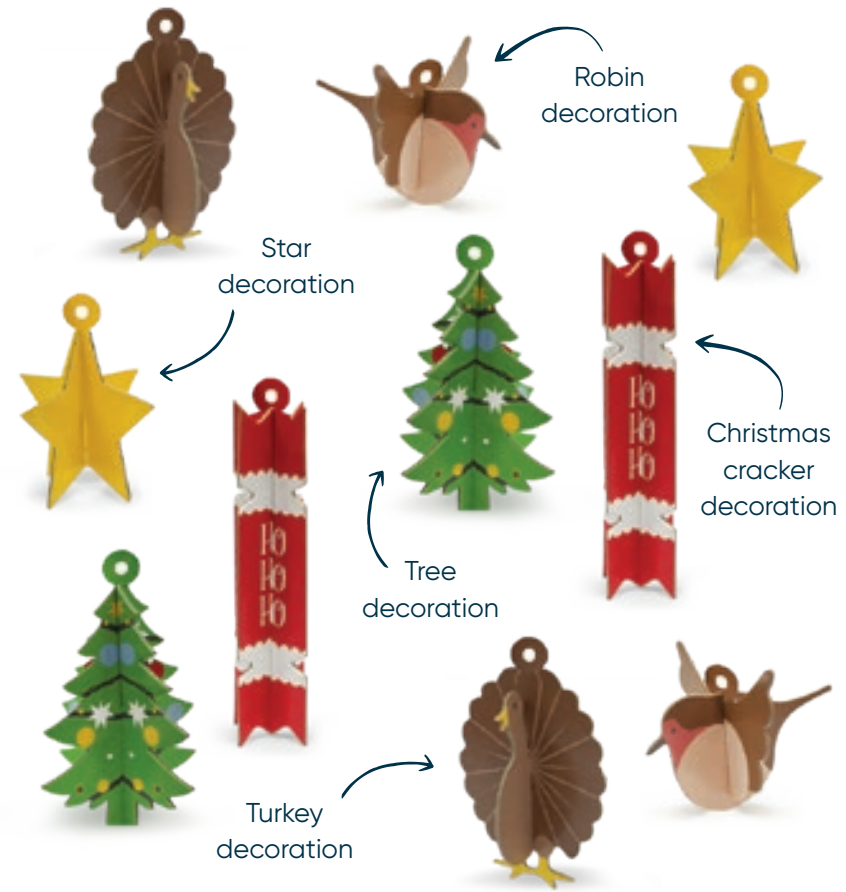

CT-1110-FMP

Kraft Bauble 11in Cracker (50pcs) FSC™ Mix

TRADITIONAL CHRISTMAS

The mark of responsible forestry
FSC® C148001

CT-1105-FMP
Holly Berry 11in Cracker (50pcs) FSC™ Mix

TRADITIONAL CHRISTMAS

CT-1106-FMP
Silver Text 11in Cracker (50pcs) FSC™ Mix

FROSTED WINTER

Each cracker contains a hat, satisfying snap, amusing joke/motto & one of the hanging decorations above. Reuse the cracker tie to hang the decoration!

CT-1108-FMP Festive Forest 11in Cracker (50pcs) FSC™ Mix GOLDEN CELEBRATION

CT-1109-FMP Starlight 11in Cracker (50pcs) FSC™ Mix TRADITIONAL CHRISTMAS

Each cracker contains a hat, satisfying snap, amusing joke/motto & one of the hanging decorations above. Reuse the cracker tie to hang the decoration!