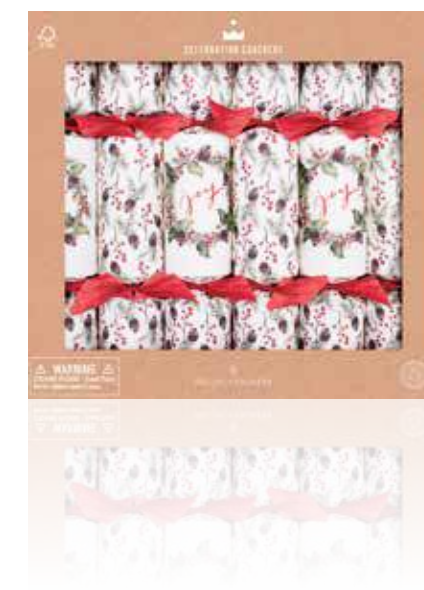

Deluxe 6 *Range*

Bring festive cheer to every event with our Deluxe 6 Trays. With a choice of seasonal patterns and filled with lovely gifts, these 12" crackers are sure to be a people pleaser. With everything from botanicals to geometric prints, there's something for everyone.