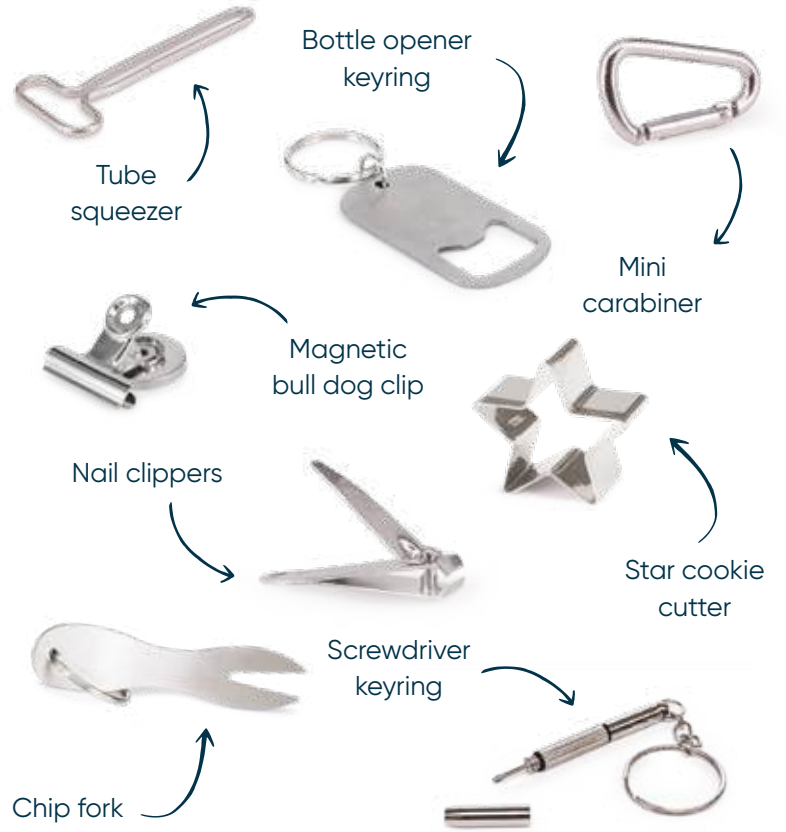

Each cracker contains a hat, satisfying snap, amusing joke/motto & one of the gifts above.