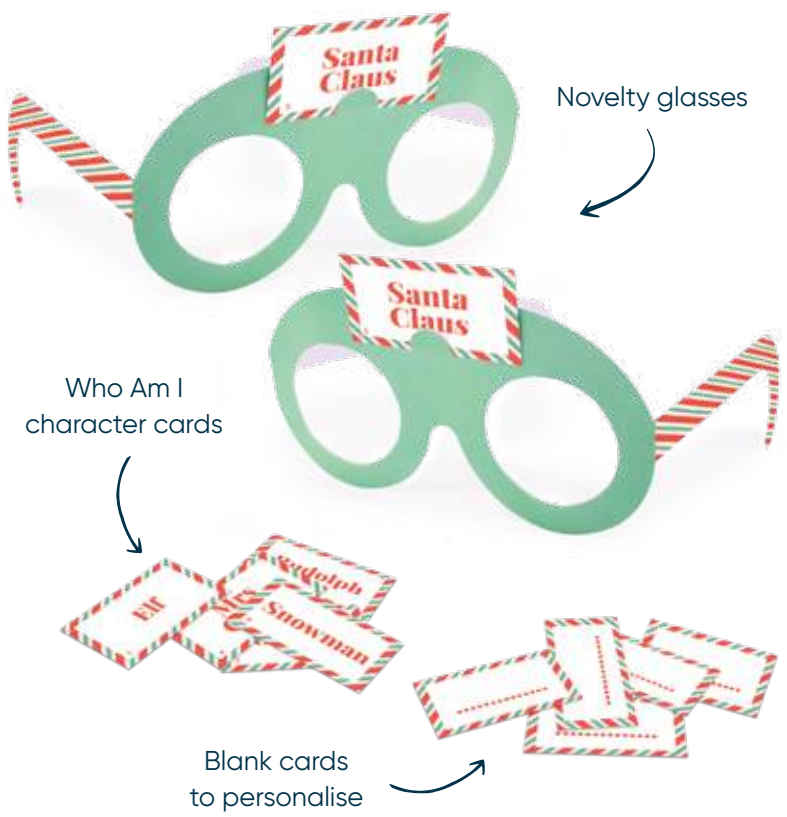

CC-EB02-FMP
Santa 12in Cracker (6pcs) FSC™ Mix
CHRISTMAS CHARACTERS

Each cracker contains a hat, satisfying snap, amusing joke/motto & a 'Who Am I?' game.