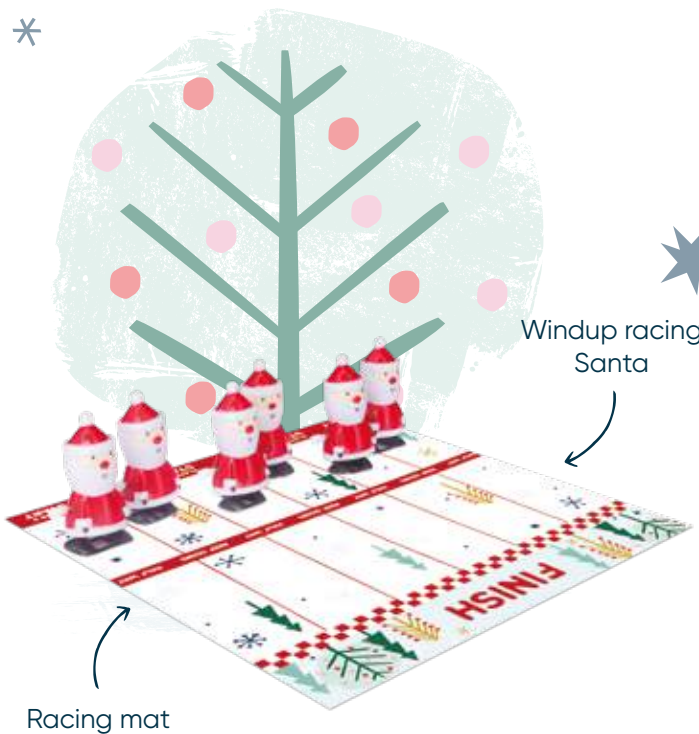

FESTIVE FUN

CC-FX12-FMP
Festive Snap 12in Cracker (6pcs) FSC™ Mix

Each cracker contains a hat, satisfying snap, amusing joke/motto & a set of snap game cards.

CHRISTMAS CHARACTERS

Racing mat

Windup racing Santa

CC-FX13-FMP
 Santa Racing 12in Cracker (6pcs) FSC™ Mix
 CHRISTMAS CHARACTERS

Each cracker contains a hat, satisfying snap, amusing joke/motto & a windup racer. Inside the tray you will find coloured player stickers & a racetrack.