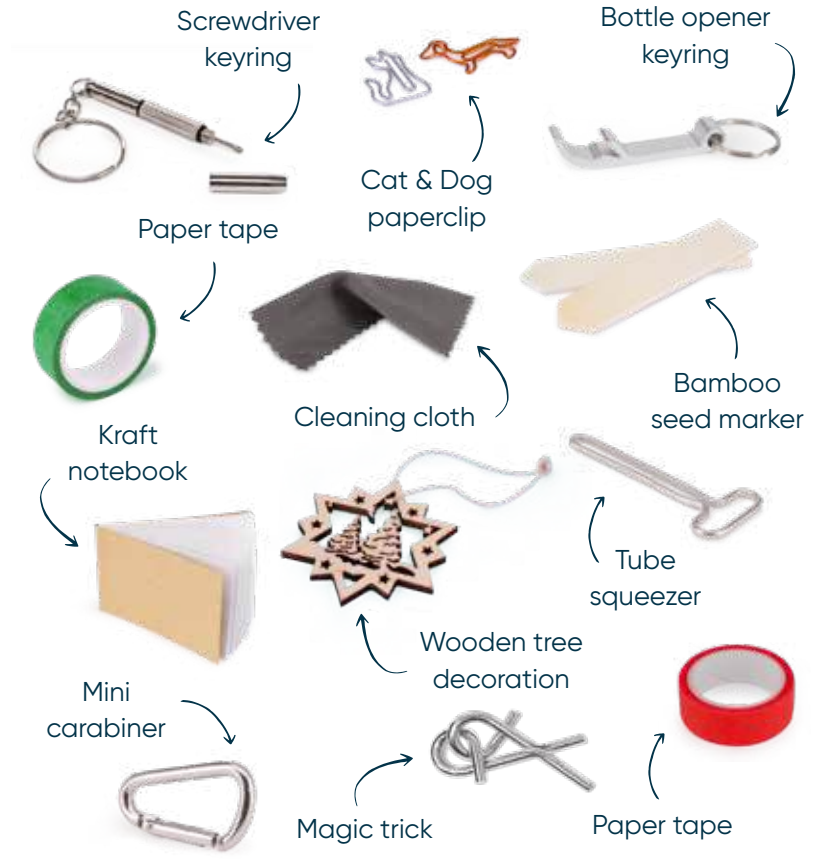

DELUXE 12
12 INCH CRACKERS, 12 PER TRAY

- RECYCLABLE
  PRODUCT
- RECYCLABLE
  PACKAGING
- REUSABLE
  CONTENTS
- NON-PLASTIC
  CONTENTS

01202 733330
www.heartandsoul.studio

CC-DC01-FMP
12 Days 12in Cracker (12pcs) FSC™ Mix
TRADITIONAL CHRISTMAS

Each cracker contains a hat, satisfying snap, amusing joke/motto & one of the gifts above.