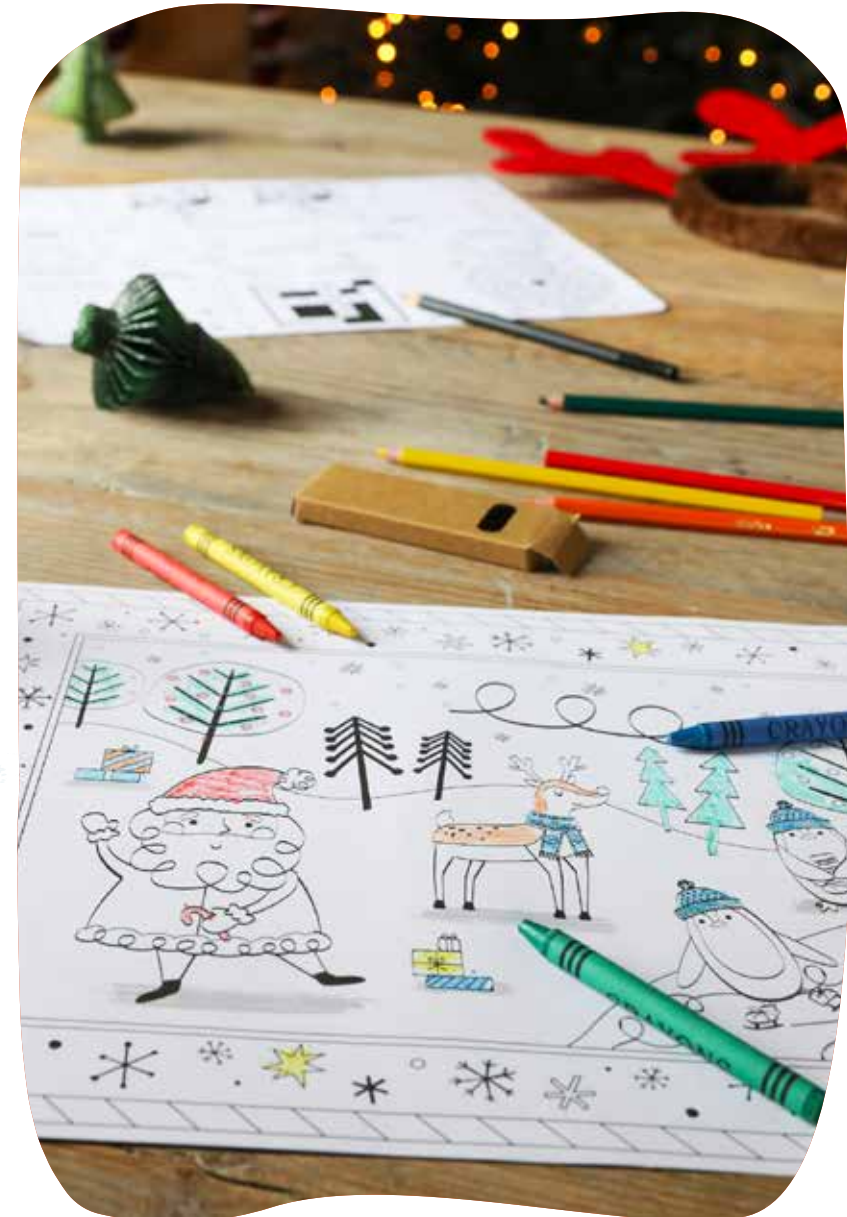

Each pack contains 6 placecards.

PM-FX01-FMP
 Festive Scene 330mm x 250mm Placemats
 (6pcs) FSC™ Mix

Characters to colour on the front

Colouring crayons included

Activities & games on the reverse

Each pack contains 6 double-sided placemats & a pack of colouring crayons.