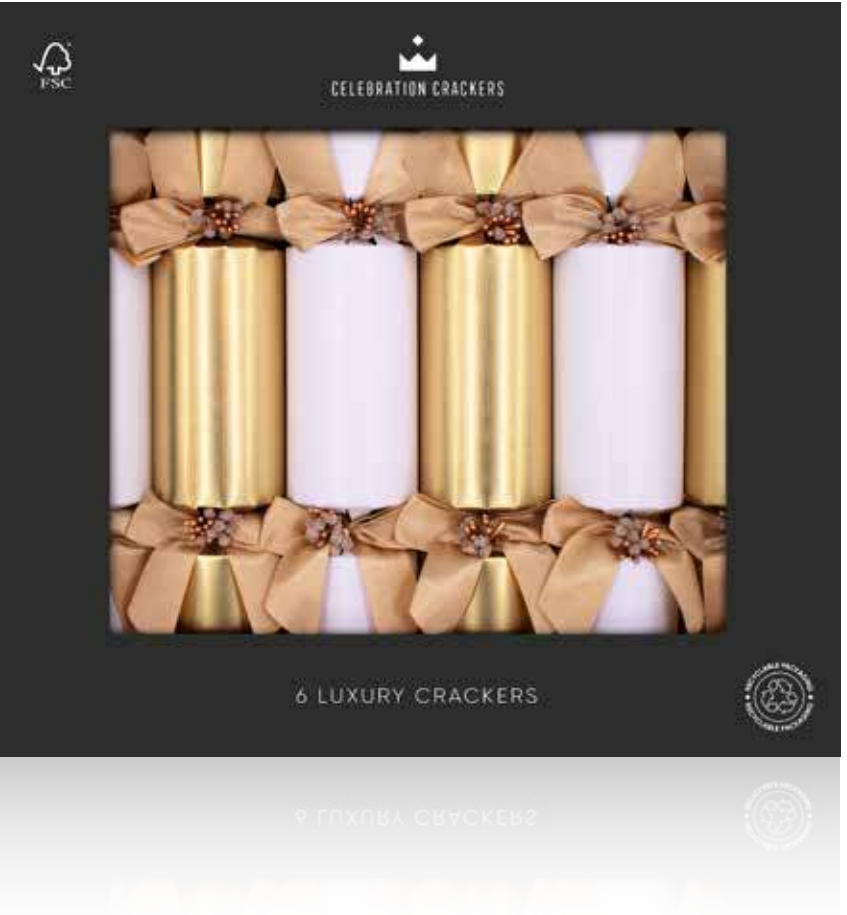

REGENCY

13 INCH CRACKERS, 6 PER TRAY

- RECYCLABLE
  PRODUCT
- RECYCLABLE
  PACKAGING
- REUSABLE
  CONTENTS
- NON-PLASTIC
  CONTENTS

01202 733330
www.heartandsoul.studio

CC-RG07-FMP
Golden Pin 13in Cracker (6pcs) FSC™ Mix
GOLDEN CELEBRATION