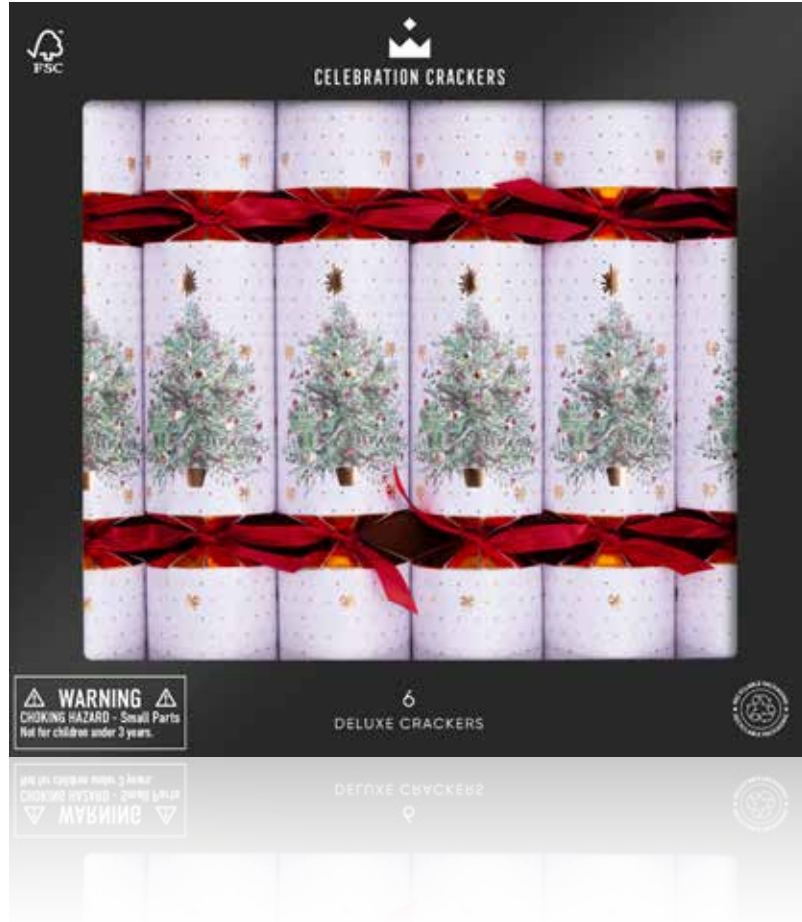

DELUXE 6
12 INCH CRACKERS, 6 PER TRAY

- RECYCLABLE
  PRODUCT
- RECYCLABLE
  PACKAGING
- REUSABLE
  CONTENTS
- NON-PLASTIC
  CONTENTS

01202 733330
www.heartandsoul.studio

Each cracker contains a hat, satisfying snap, amusing joke/motto & one of the gifts above.