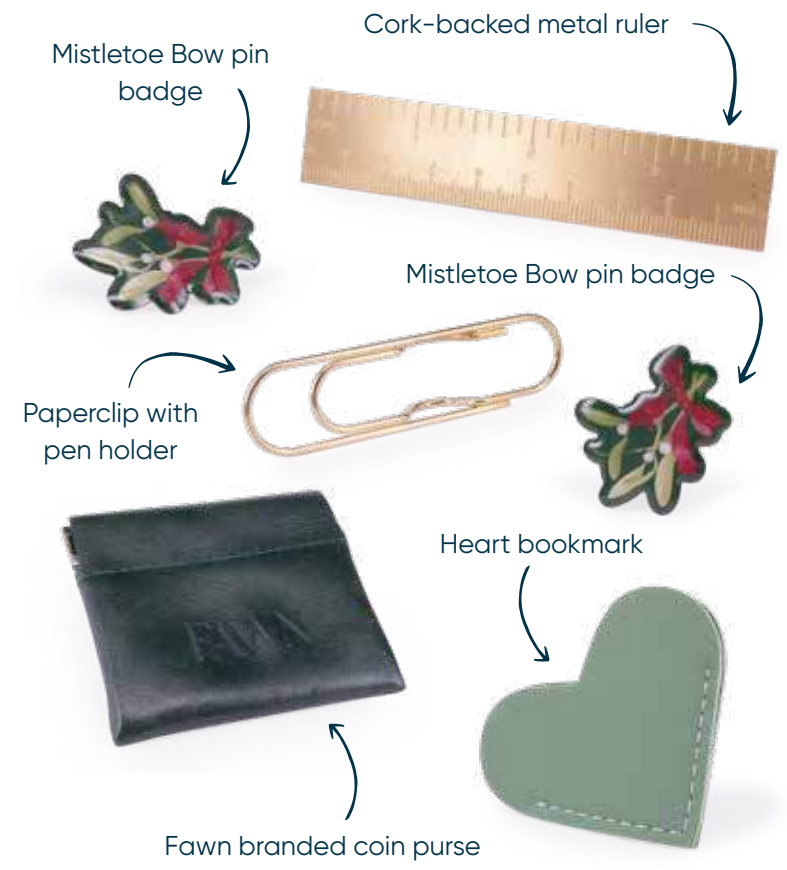

FAWN CRACKERS

12 INCH CRACKERS, 6 PER TRAY

- RECYCLABLE
  PRODUCT
- RECYCLABLE
  PACKAGING
- REUSABLE
  CONTENTS
- NON-PLASTIC
  CONTENTS

01202 733330

www.heartandsoul.studio

Each cracker contains a hat, satisfying snap, amusing joke/motto & one of the gifts above.