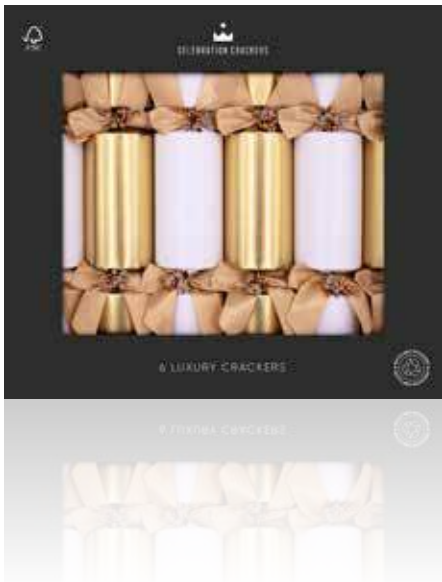

FESTIVE FUN

CCL2508

Monochrome Chic

Each tray is hand finished with a bespoke printed and Celebration Crackers branded card sleeve as featured on page 9.

FESTIVE FUN

Each cracker contains a hat, satisfying snap, amusing joke/motto & one of the gifts above.

Regency *Range*

Harping back to an era of elegance and grace, we've paired our classic 13" Regency style with sophisticated gifts. Perfect for anyone wanting to make a bold statement, whatever the occasion, these crackers feature embossed and pearl papers, botanical picks and large satin bows.