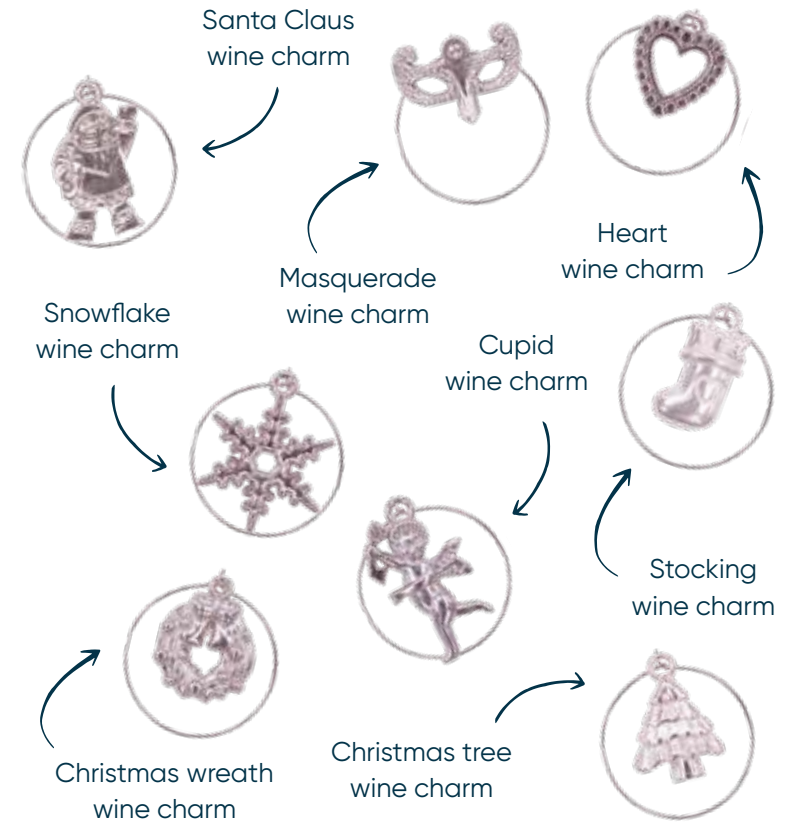

Each cracker contains a hat, satisfying snap, amusing joke/motto & one of the gifts above.

Mini *Range*

It's not hard to love something as cute as our mini crackers, now 6inch in size. Filled with a delicate wine charm or What Am I game, all guests will have a small reminder of an unforgettable occasion.

CC-MT01-FMP

Mini Gold Diamond 6in Cracker (6pcs) FSC™ Mix

GOLDEN CELEBRATION

CC-MT02-FMP

Mini Red Diamond 6in Cracker (6pcs) FSC™ Mix

TRADITIONAL CHRISTMAS

Each cracker contains a hat, satisfying snap, amusing joke/motto & one of the wine charms above.