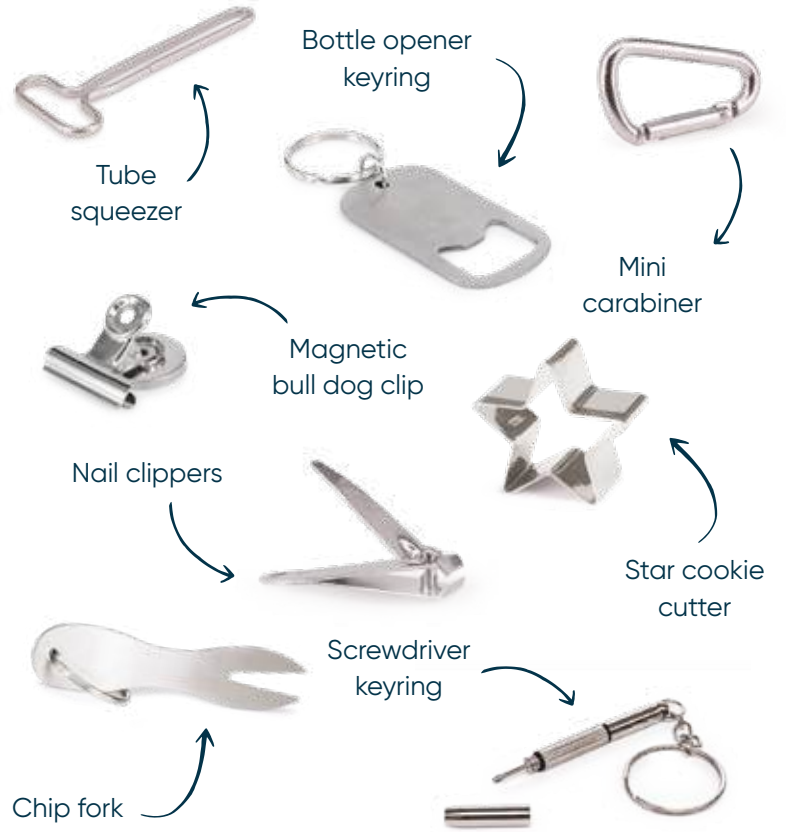

Each cracker contains a hat, satisfying snap, amusing joke/motto & one of the gifts above.

Deluxe 8 *Range*

Keep it classic in gold or go more jovial with characters - with a select range of designs and colours to choose from, we've made a 12" deluxe cracker in a tray of 8 to match any festive occasion.