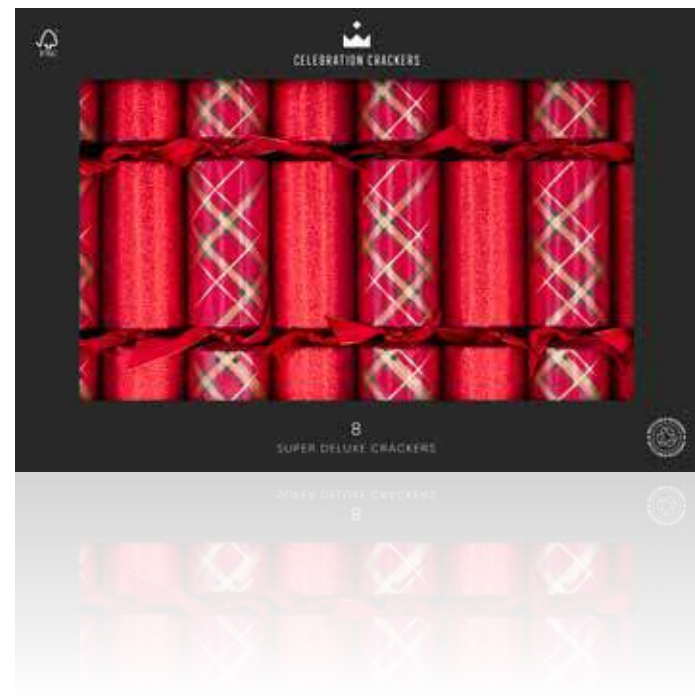

CC-RG12-FMP
Jewelled Sprig 13in Cracker (6pcs) FSC™ Mix
JAZZY JEWELS

Each cracker contains a hat, satisfying snap, amusing joke/motto & one of the gifts above.

Super Deluxe 8 *Range*

Our Super Deluxe 14" crackers are truly impressive and of exceptional quality. Larger than our standard cracker, they are the perfect accompaniment for Christmas dinner, a New Year's party or any other occasion you're looking to celebrate.