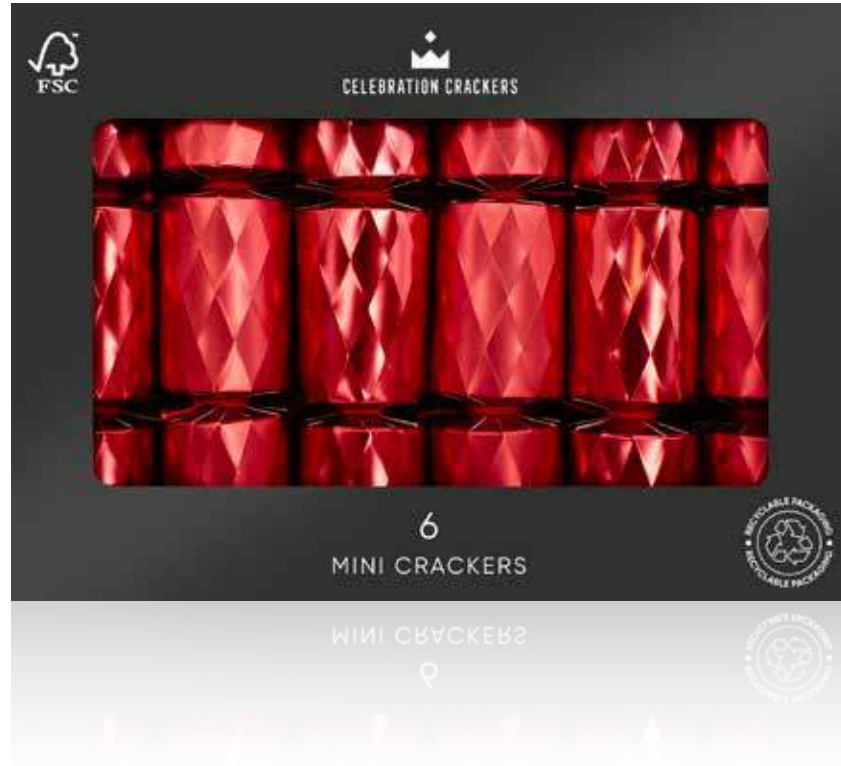

CC-MT02-FMP

Mini Red Diamond 6in Cracker (6pcs) FSC™ Mix

TRADITIONAL CHRISTMAS