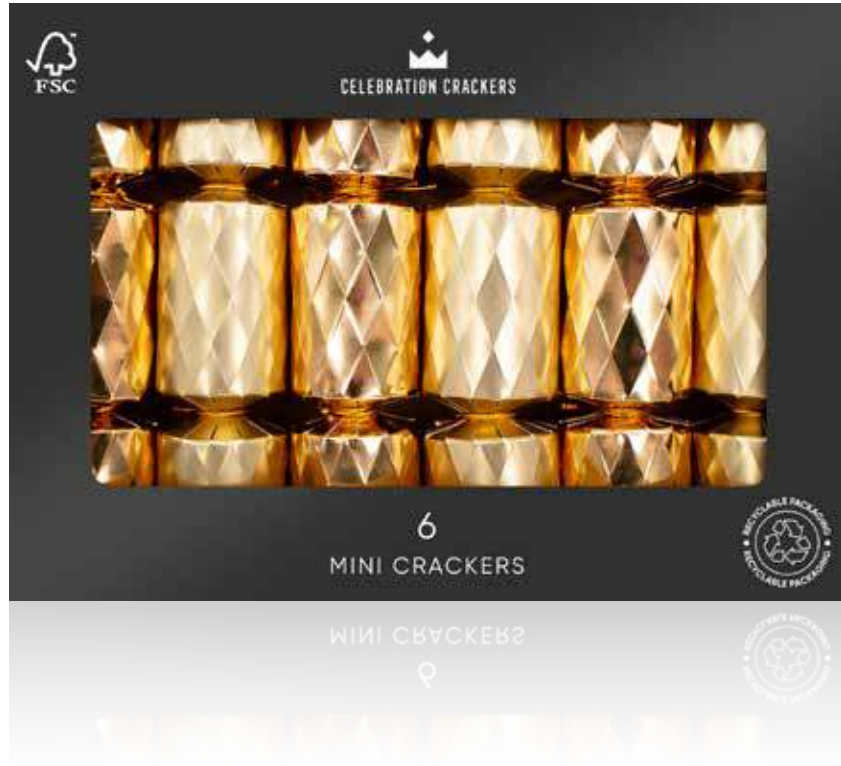

Each cracker contains a hat, satisfying snap, amusing joke/motto & one of the gifts above.

Mini *Range*

It's not hard to love something as cute as our mini crackers, now 6inch in size. Filled with a delicate wine charm or What Am I game, all guests will have a small reminder of an unforgettable occasion.