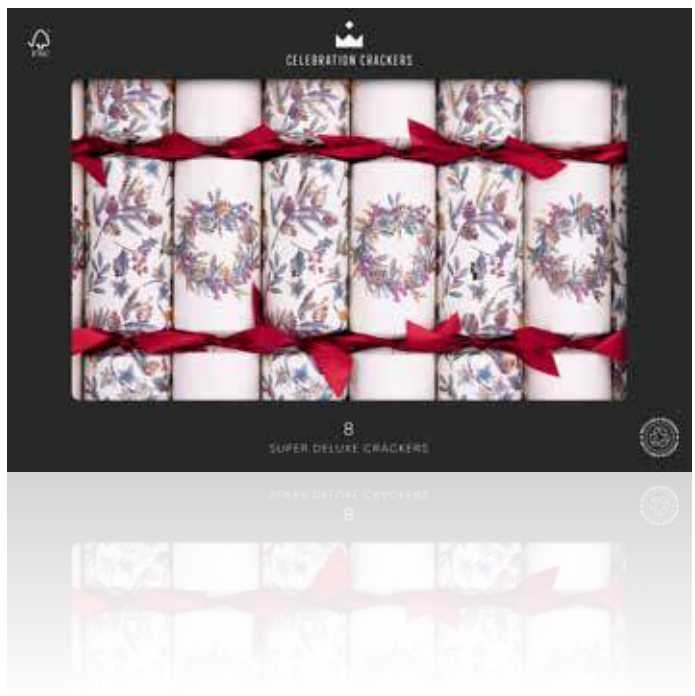

CC-RG12-FMP
Jewelled Sprig 13in Cracker (6pcs) FSC™ Mix
JAZZY JEWELS

Each cracker contains a hat, satisfying snap, amusing joke/motto & one of the gifts above.

Super Deluxe 8 *Range*

Our Super Deluxe 14" crackers are truly impressive and of exceptional quality. Larger than our standard cracker, they are the perfect accompaniment for Christmas dinner, a New Year's party or any other occasion you're looking to celebrate.