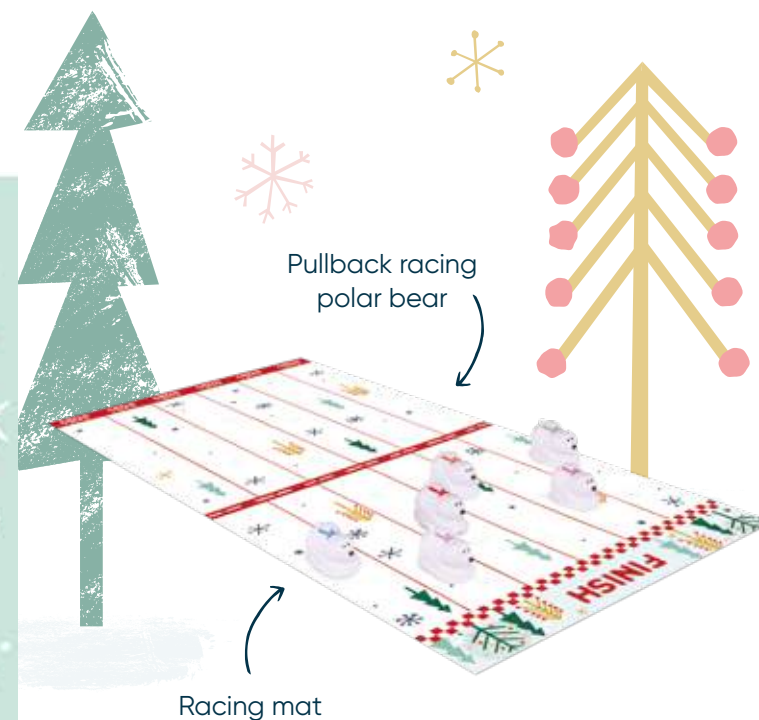

Racing mat

Pullback racing polar bear

CC-FX14-FMP
Polar Racing 12in Cracker (6pcs) FSC™ Mix
CHRISTMAS CHARACTERS

Each cracker contains a hat, satisfying snap, amusing joke/motto & a windup racer. Inside the tray you will find coloured player stickers & a racetrack.