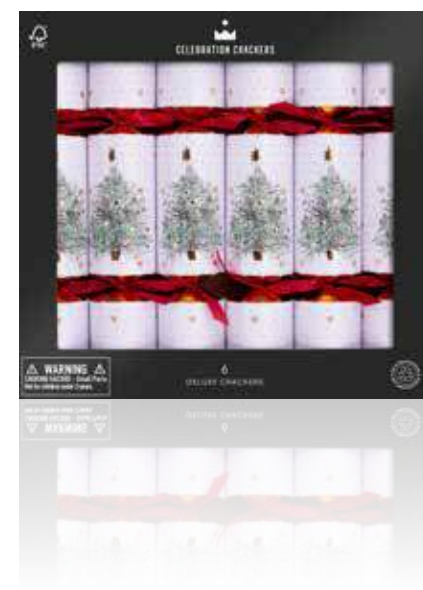

Deluxe 6 *Range*

Bring festive cheer to every event with our Deluxe 6 Trays. With a choice of seasonal patterns and filled with lovely gifts, these 12" crackers are sure to be a people pleaser. With everything from botanicals to geometric prints, there's something for everyone.