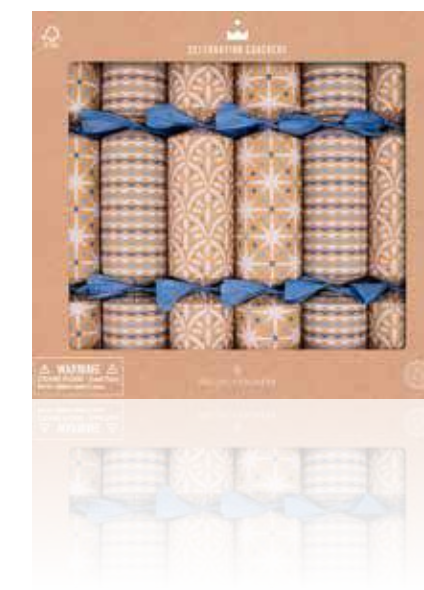

Deluxe 6 *Range*

Bring festive cheer to every event with our Deluxe 6 Trays. With a choice of seasonal patterns and filled with lovely gifts, these 12" crackers are sure to be a people pleaser. With everything from botanicals to geometric prints, there's something for everyone.