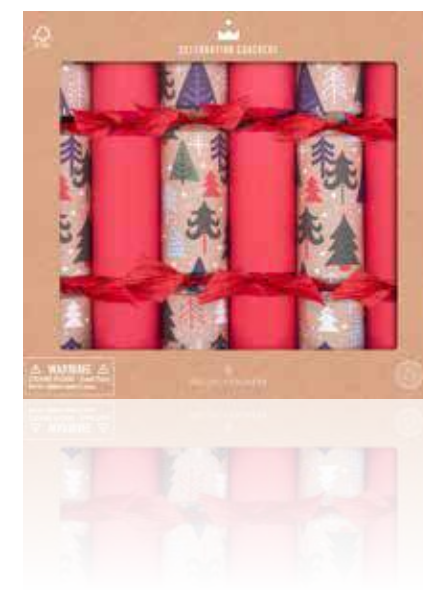

Deluxe 6 *Range*

Bring festive cheer to every event with our Deluxe 6 Trays. With a choice of seasonal patterns and filled with lovely gifts, these 12" crackers are sure to be a people pleaser. With everything from botanicals to geometric prints, there's something for everyone.