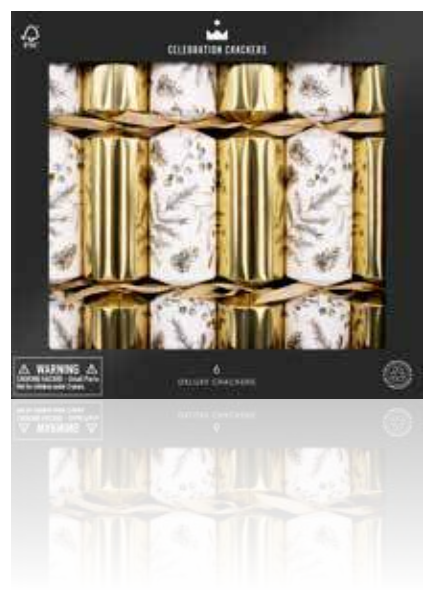

Deluxe 6 *Range*

Bring festive cheer to every event with our Deluxe 6 Trays. With a choice of seasonal patterns and filled with lovely gifts, these 12" crackers are sure to be a people pleaser. With everything from botanicals to geometric prints, there's something for everyone.