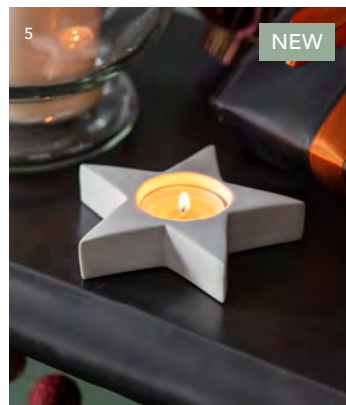

NEW

NEW

3

NEW

NEW

6

- 1| Ithaca Napkin Rings | Set of 4 – White £15 ITNR01
- 2| Brompton Dinner Candle Holder – Antique Brass £45 MFBR913
- 3| Classic Table Runner – Charcoal £30 TRCO07 Natural TRNL01 Rosemary TRRM01
- 4| Brompton Tealight Holder – Antique Brass £25 MFBR912
- 5| Airdrie Star Tealight Holders | Set of 2 £14 AIWI01
- 6| Christmas Tree Serving Board Marble £20 TBMA01