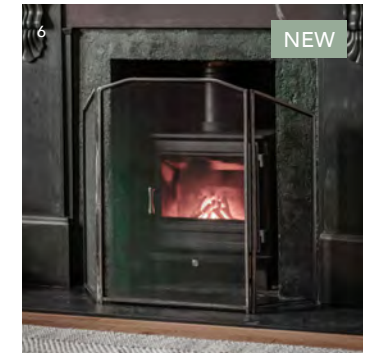

NEW

Sanctuary saviours

Greet autumn's shorter days with our hardwearing fireside range, where elegant industrial or rustic design meets functionality to cast a warm, inviting glow.

OPPOSITE Templecombe Rattan Armchair – Oatmeal £600 PFTE695
Cherington Round Wall Mirror – Black £120 RMST02 Wanstrow Clay Ceiling Pendant – Large £65 LFWA909
Foxcote Cushion – Rust £25 GFFO02 Line Cushion Cover – Green £35 070-766-02
Hambleton Candle Stick – Tall £20 CAO01 Small £18 CAO02 Latton Match Holder – Black £10 LFLA06
Latton Folding Firescreen – Black £80 LFLA01 Farringdon Lantern – Small £35 FALA01 Large £80 FALA02 (also available)
Ravello Bottle Vase – Charcoal £14 RVCO01 White RVCE03 (also available)
Ravello Bud Vase £8 RVCE04 Brompton Tealight Holder – Antique Brass £25 MFBR912
Westcott Candle Stick – Large £40 WEBL03 Medium £35 WEBL02 Small £25 WEBL01
Latton Fireside Tool Set – Large £60 LFLA03