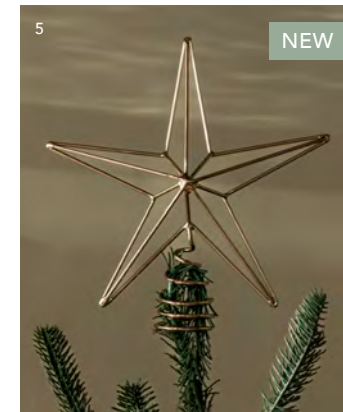

Airdrie Christmas Bells | Set of 3 – White £16 ABLP01
Ithaca Christmas Trees | Set of 3 – White Ceramic £10 HTCE01
Maddox Christmas Star – Small £10 KSIV02
Maddox Christmas Teardrop Baubles | Set of 3 – Cinnamon £12 MDBC01
Murrine Christmas Bauble – Large £18 BBRG01 Smoke BBSK01 (also available)
Airdrie Tealight House – Large £20 AHPO02 Medium £18 AHPO01
Maddox Christmas Tree – X Large £32 MTWW03
Curbridge Tree Ornament – Large £20 CBBC02

- 1| Marble Christmas Stocking Holder £22 THMB01
- 2| Airdrie Tealight House – Large £20 AHPO02
- 3| Airdrie Church Tealight Holder – White £22 AHPO03
- 4| Ravello Christmas Baubles – Set of 3 £16 RBCE01
- 5| Cromwell Christmas Tree Topper – Brass £25 CRTT01
- 6| Airdrie Cutwork Baubles | Set of 3 – White £22 AICB01
- 7| Maddox Cutout Stars | Set of 9 – Warm White £18 MAWW01
- 8| Airdrie Christmas Tree – Large £32 AITR03 Medium £20 AITR02 Small £12 AITR01
- 9| Airdrie Christmas Star – White £18 AIST01