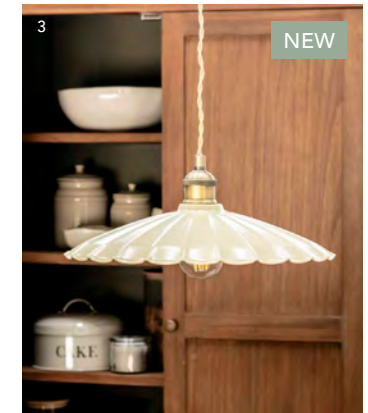

NEW

Pantry perfection

It's time to bring your unique style into the heart of the home. Enhance everyday living with statement freestanding furniture and timeless culinary accessories.

OPPOSITE Walcote Kitchen Island – Clay £1,500 FWA1208 Forest Green FWAL1209 Natural FWA682 (also available)
Bembridge Forage Basket – Natural £50 BARA19 Brading Rectangular Baskets | Set of 2 £55 BAJU05
Bayford Woven Tray | Set of 2 – Natural £50 VIBA01 Fernham Oval Dish – Large £60 FECH08
Fernham Canister – Medium £22 FECH03 Osmington Vase – Large £16 PFOS631
Original Round Cake Tin – Clay £28 MF607

ABOVE 1| Marble Cake Dome £48 CDMB01 2| Rialto Mixing Bowls – White £30 MBPO01
3| Wanstrow Ceiling Pendant Large – Clay £65 LFWA909 Chalk LFWA969 (also available)
4| Bampton Tea Towels | Set of 2 – Rosemary £15 TFBA02
Ink TFBA03 White TFBA06 Charcoal TFBA08 Rust TFBA10 (also available)
5| Original Bread Bin – Chalk £32 BBCH02 Clay BBCL05 Charcoal BBCC01 6| Walcote Bar Stool – Natural £220 FWA683
7| Walcote Kitchen Island – Forest Green £1,500 FWAL1209