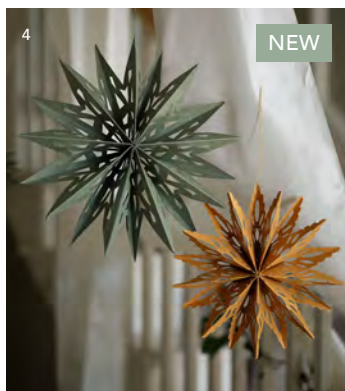

Maddox Christmas Tree | 6ft – Berry £200 MTBE05 Forest Green MTFG05 Warm White MTWW05 Ink MTK05 (also available)
Maddox Bauble | Large – Berry £8 MBBB01 Rosemary MBBR02 (also available)
Maddox Christmas Star | Large – Berry £12 MSBE04 Cinnamon MSCM01 Rosemary MSRO02
Murrine Christmas Bauble | Large – Smoke Glass £18 BBSK01 Clear BBRG01 (also available)

NEW

OPPOSITE

- 1| Hyde Christmas Stocking – Berry £18 HYBE01
- 2| Maddox Christmas Star | Large – Cinnamon £12 MSCM02
- 3| Maddox Cutout Christmas Star – Berry £8 MCSB01
- 4| Maddox Cutout Christmas Star – Rosemary £8 MCSR01 Cinnamon MSNC01
- 5| Southwold Pom Pom Christmas Garland – Berry £15 SGBE01
- 6| Maddox Christmas Snowflake – Cinnamon £5 MSNC01
- 7| Cromwell Mistletoe Christmas Wreath – Brass £28 CRMW01
- 8| Maddox Angel | Set of 3 – Cinnamon £12 MACM01
- 9| Hyde Christmas Sack – Forest Green £26 HYFG02