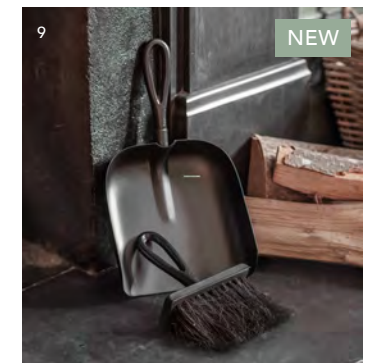

NEW

Sanctuary saviours

Greet autumn's shorter days with our hardwearing fireside range, where elegant industrial or rustic design meets functionality to cast a warm, inviting glow.

OPPOSITE Templecombe Rattan Armchair – Oatmeal £600 PFTE695
Cherington Round Wall Mirror – Black £120 RMST02 Wanstrow Clay Ceiling Pendant – Large £65 LFWA909
Foxcote Cushion – Rust £25 GFFO02 Line Cushion Cover – Green £35 070-766-02
Hambleton Candle Stick – Tall £20 CAO01 Small £18 CAO02 Latton Match Holder – Black £10 LFLA06
Latton Folding Firescreen – Black £80 LFLA01 Farringdon Lantern – Small £35 FALA01 Large £80 FALA02 (also available)
Ravello Bottle Vase – Charcoal £14 RVCO01 White RVCE03 (also available)
Ravello Bud Vase £8 RVCE04 Brompton Tealight Holder – Antique Brass £25 MFBR912
Westcott Candle Stick – Large £40 WEBL03 Medium £35 WEBL02 Small £25 WEBL01
Latton Fireside Tool Set – Large £60 LFLA03