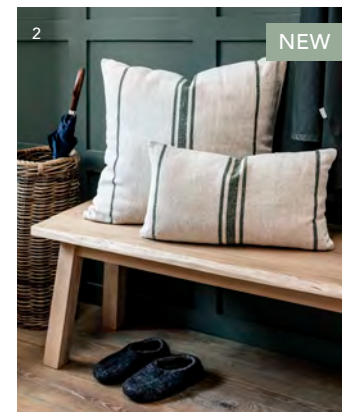

NEW

Hibernation ready

As temperatures dip, snuggle up with the softest throws and cushions, providing unparalleled comfort in wool and velvet, all in cocooning, earthy shades inspired by nature.

NEW

NEW

NEW

NEW

NEW

NEW

- 1| Leigh Wide Stripe Throw – Natural £50 SFLE03
- 2| Windrush Stripe Cushion – Forest Green 60x60cm £45 GFWI02 30x50cm £25 GFWI01
- 3| Kempford Throw – Grey £50 SFKE01
- 4| Templecombe Rattan Armchair – Oatmeal £600 PFTE695
- 5| Charingworth Stripe Cushion – Forest Green 30x50cm £30 GFCH01 45x45cm £35 GFCH02
- 6| Leigh Reversible Throw – Grey £50 SFLE05
- 7| Boxwell Stripe Cushion – Ink 60x60cm £45 GFBO01 45x45cm £35 GFBO02
- 8| Hambleton Oak Bench – Natural £850 SFHA1013
- 9| Bembridge Forage Basket – Natural £50 BARA19