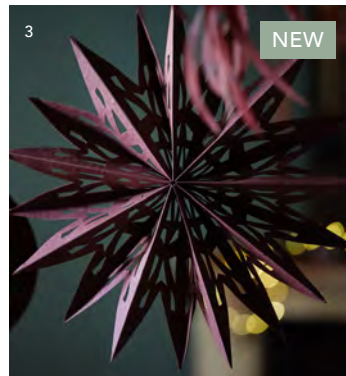

Maddox Christmas Tree | 6ft – Berry £200 MTBE05 Forest Green MTFG05 Warm White MTWW05 Ink MTK05 (also available)
Maddox Bauble | Large – Berry £8 MBBB01 Rosemary MBBR02 (also available)
Maddox Christmas Star | Large – Berry £12 MSBE04 Cinnamon MSCM01 Rosemary MSRO02
Murrine Christmas Bauble | Large – Smoke Glass £18 BBSK01 Clear BBRG01 (also available)

NEW

OPPOSITE

- 1| Hyde Christmas Stocking – Berry £18 HYBE01
- 2| Maddox Christmas Star | Large – Cinnamon £12 MSCM02
- 3| Maddox Cutout Christmas Star – Berry £8 MCSB01
- 4| Maddox Cutout Christmas Star – Rosemary £8 MCSR01 Cinnamon MSNC01
- 5| Southwold Pom Pom Christmas Garland – Berry £15 SGBE01
- 6| Maddox Christmas Snowflake – Cinnamon £5 MSNC01
- 7| Cromwell Mistletoe Christmas Wreath – Brass £28 CRMW01
- 8| Maddox Angel | Set of 3 – Cinnamon £12 MACM01
- 9| Hyde Christmas Sack – Forest Green £26 HYFG02