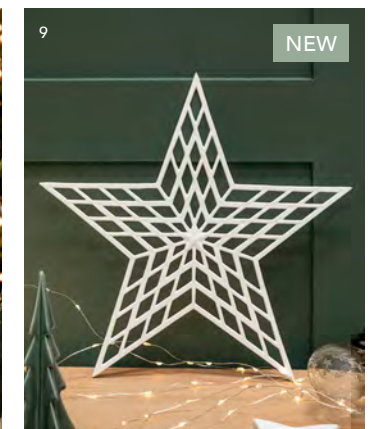

Airdrie Christmas Bells | Set of 3 – White £16 ABLP01
Ithaca Christmas Trees | Set of 3 – White Ceramic £10 HTCE01
Maddox Christmas Star – Small £10 KSIV02
Maddox Christmas Teardrop Baubles | Set of 3 – Cinnamon £12 MDBC01
Murrine Christmas Bauble – Large £18 BBRG01 Smoke BBSK01 (also available)
Airdrie Tealight House – Large £20 AHPO02 Medium £18 AHPO01
Maddox Christmas Tree – X Large £32 MTWW03
Curbridge Tree Ornament – Large £20 CBBC02

- 1| Marble Christmas Stocking Holder £22 THMB01
- 2| Airdrie Tealight House – Large £20 AHPO02
- 3| Airdrie Church Tealight Holder – White £22 AHPO03
- 4| Ravello Christmas Baubles – Set of 3 £16 RBCE01
- 5| Cromwell Christmas Tree Topper – Brass £25 CRTT01
- 6| Airdrie Cutwork Baubles | Set of 3 – White £22 AICB01
- 7| Maddox Cutout Stars | Set of 9 – Warm White £18 MAWW01
- 8| Airdrie Christmas Tree – Large £32 AITR03 Medium £20 AITR02 Small £12 AITR01
- 9| Airdrie Christmas Star – White £18 AIST01