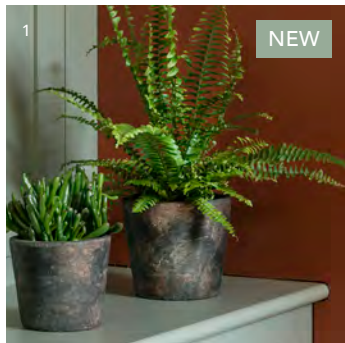

Bootroom tails

Discover a collection that invites you inside. Storage and utility staples with enduring style credentials offer a practical home for everything—paws included.

NEW