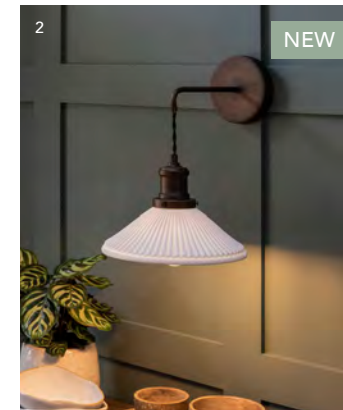

NEW

Harvest radiance

Light a room to suit the way you live. You'll find the perfect illuminating accents for any living space, from statement floor and table lamps to sophisticated wall lights and oversized pendants.

OPPOSITE Beaulieu Ceramic Fluted Cylinder Pendant – Antique Bronze £70 MFEA526
Beaulieu Ceramic Fluted Cone Pendant – Antique Bronze £70 MFBI523
Topsham Sideboard – Natural £1,200 CFTO13
Spindle Armchair – Carbon £300 ACCN01 Hampton Stripe Button Cushion – Blue £28 HSCB-F
Wye Round Bud Vase – Blue £10 BVBL01 Portesham Vase – Large £75 PFMA626