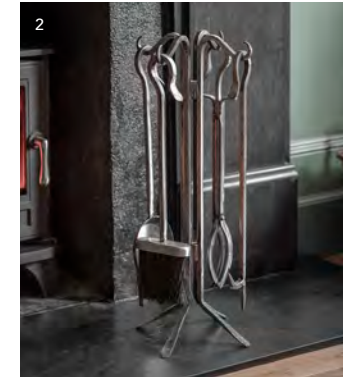

NEW

Sanctuary saviours

Greet autumn's shorter days with our hardwearing fireside range, where elegant industrial or rustic design meets functionality to cast a warm, inviting glow.

OPPOSITE Templecombe Rattan Armchair – Oatmeal £600 PFTE695
Cherington Round Wall Mirror – Black £120 RMST02 Wanstrow Clay Ceiling Pendant – Large £65 LFWA909
Foxcote Cushion – Rust £25 GFFO02 Line Cushion Cover – Green £35 070-766-02
Hambleton Candle Stick – Tall £20 CAO01 Small £18 CAO02 Latton Match Holder – Black £10 LFLA06
Latton Folding Firescreen – Black £80 LFLA01 Farringdon Lantern – Small £35 FALA01 Large £80 FALA02 (also available)
Ravello Bottle Vase – Charcoal £14 RVCO01 White RVCE03 (also available)
Ravello Bud Vase £8 RVCE04 Brompton Tealight Holder – Antique Brass £25 MFBR912
Westcott Candle Stick – Large £40 WEBL03 Medium £35 WEBL02 Small £25 WEBL01
Latton Fireside Tool Set – Large £60 LFLA03