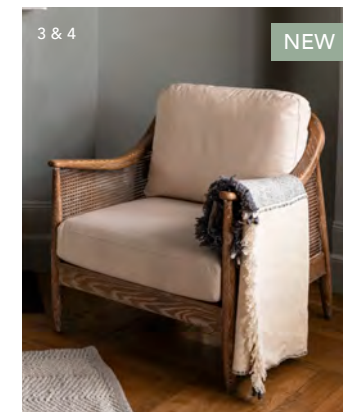

NEW

Hibernation ready

As temperatures dip, snuggle up with the softest throws and cushions, providing unparalleled comfort in wool and velvet, all in cocooning, earthy shades inspired by nature.

NEW

NEW

NEW

NEW

NEW

NEW

- 1| Leigh Wide Stripe Throw – Natural £50 SFLE03
- 2| Windrush Stripe Cushion – Forest Green 60x60cm £45 GFWI02 30x50cm £25 GFWI01
- 3| Kempford Throw – Grey £50 SFKE01
- 4| Templecombe Rattan Armchair – Oatmeal £600 PFTE695
- 5| Charingworth Stripe Cushion – Forest Green 30x50cm £30 GFCH01 45x45cm £35 GFCH02
- 6| Leigh Reversible Throw – Grey £50 SFLE05
- 7| Boxwell Stripe Cushion – Ink 60x60cm £45 GFBO01 45x45cm £35 GFBO02
- 8| Hambleton Oak Bench – Natural £850 SFHA1013
- 9| Bembridge Forage Basket – Natural £50 BARA19