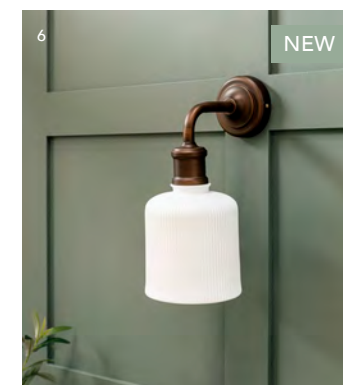

NEW

Harvest radiance

Light a room to suit the way you live. You'll find the perfect illuminating accents for any living space, from statement floor and table lamps to sophisticated wall lights and oversized pendants.

OPPOSITE Beaulieu Ceramic Fluted Cylinder Pendant – Antique Bronze £70 MFEA526
Beaulieu Ceramic Fluted Cone Pendant – Antique Bronze £70 MFBI523
Topsham Sideboard – Natural £1,200 CFTO13
Spindle Armchair – Carbon £300 ACCN01 Hampton Stripe Button Cushion – Blue £28 HSCB-F
Wye Round Bud Vase – Blue £10 BVBL01 Portesham Vase – Large £75 PFMA626