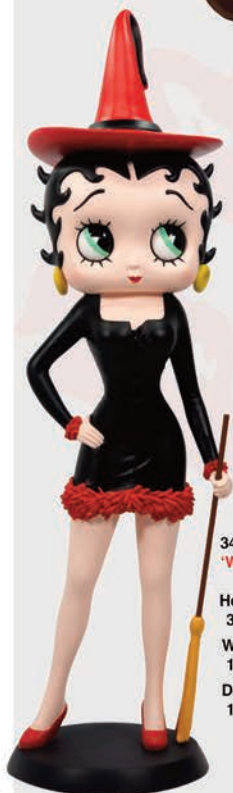

Betty eventually became human in 1932 in 'Any Rags', her floppy poodle ears became hoop earrings & her black canine nose became a girl's button like nose. In individual cartoons she was called 'Nancy Lee' & 'Nan McGrew' usually as girlfriend to Bimbo.

Height:
32cm
Width:
10cm
Depth:
9.5cm

323168
'Maid'

Height:
31cm
Width:
11cm
Depth:
11cm

#LOVE

323174
'Devil'

Height:
30cm
Width:
16cm
Depth:
10cm

Betty Boop™

REINTRODUCTIONS FEB 2025

323128
'On Sofa'

Height:
18cm
Width:
18.5cm
Depth:
11.5cm

340251
'Witch'

Height:
36cm
Width:
11cm
Depth:
11cm

399035
'Leg Up Lamp'
Red Glitter

340174
'Sunny Day'

Height:
28.5cm
Width:
16.5cm
Depth:
10cm

Betty Boop™