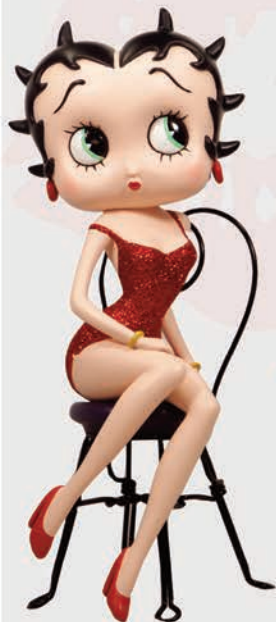

340247
'On Chair'
Red Glitter

Height:
32cm
Width:
13cm
Depth:
11cm

#LOVE