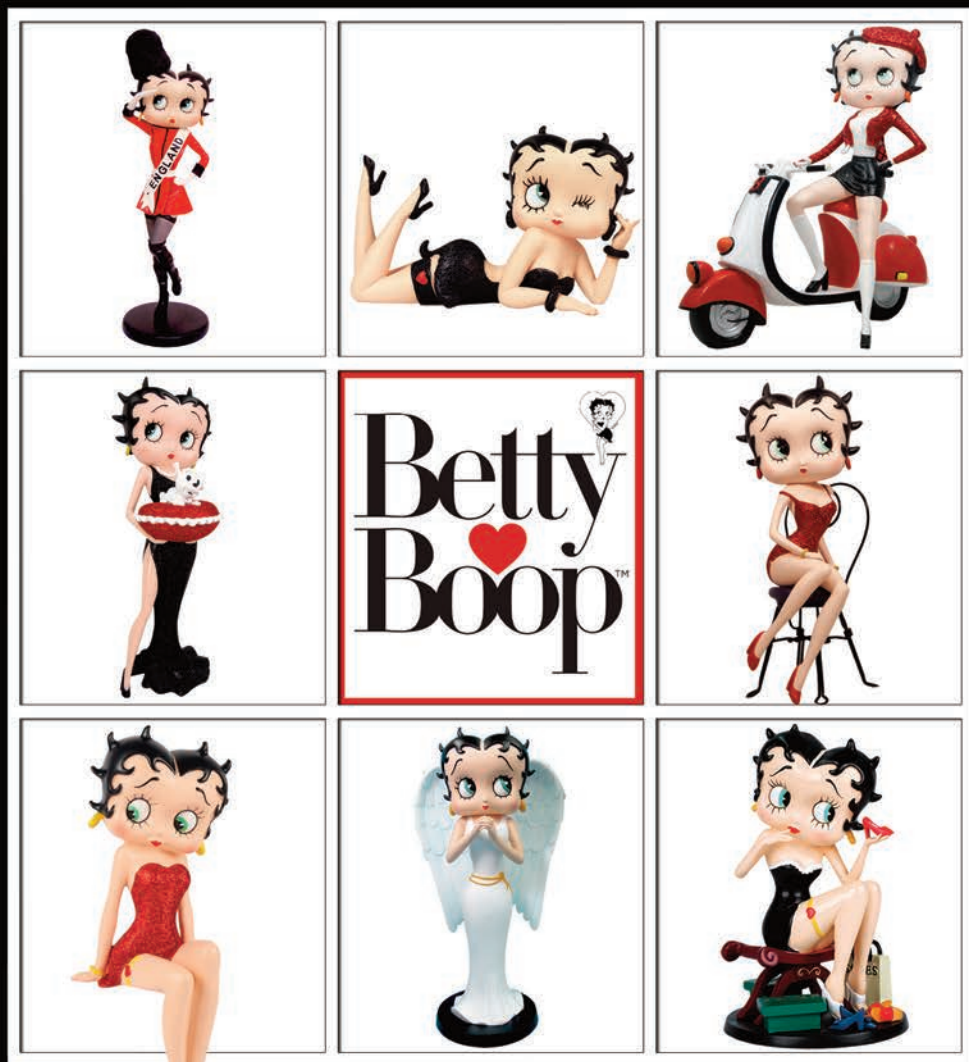

COLLECTION 2025

Official Betty Boop Licensee
We proudly present to you a range of highly collectable
superbly crafted, hand painted polystone figurines

FLEISCHER
Studios
INCORPORATED

Betty Boop™

Betty Boop made her first appearance on 9th August 1930 in the cartoon 'Dizzy Dishes', as a canine cabaret singer. She was originally designed by animator Grim Natwick.

Betty eventually became human in 1932 in 'Any Rags', her floppy poodle ears became hoop earrings & her black canine nose became a girl's button like nose. In individual cartoons she was called 'Nancy Lee' & 'Nan McGrew' usually as girlfriend to Bimbo.

Betty Boop became the star of Talkartoons by 1932 & was given her own series, from this point on she was coronated 'The Queen of the Animated Screen'.

The last original cartoons were released in 1939, but she was never to completely disappear, appearing in TV specials, commercials & cameo appearances.