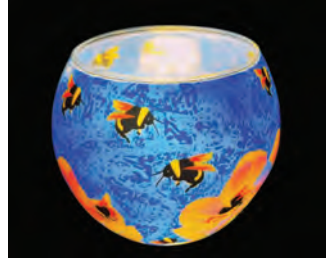

Tealight Holder (V1)  
Height: 50mm x Diameter: 60mm

Tealight Holder (M43)  
Height: 60mm x Diameter: 70mm  
4 Hour Tealight Included

# Light Glass

10cm diameter x 8cm high. Gift boxed with a complimentary 8 hour tealight candle.

Poppy Sunrise (240240)

Bee (231200)

Poppy Fields (165010)

Sunshine (165012)

Monarch Butterfly (165015)

Poppy Butterfly (165018)