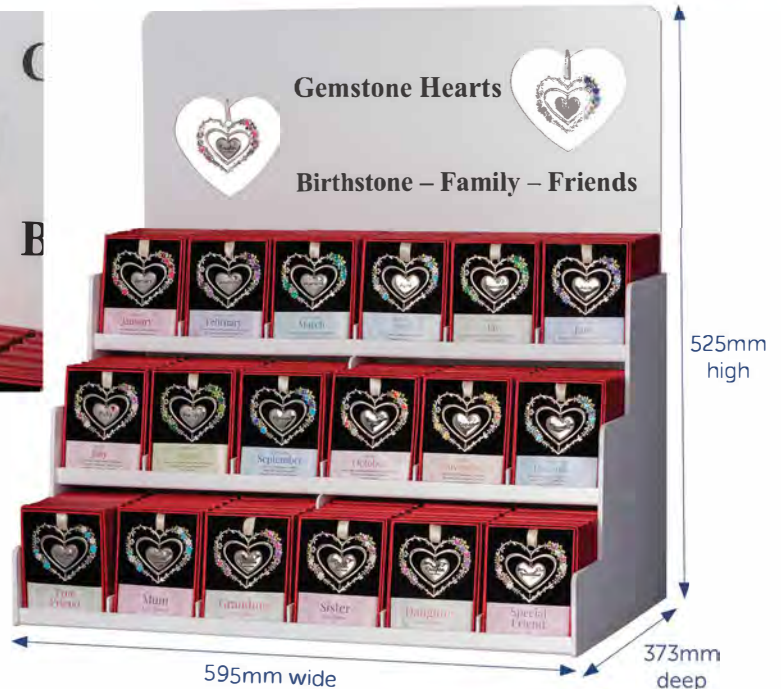

# Gemstone Hearts

New

Hanging Decorations your customers will love.

3 nickel plated hearts that hang independently within each other.

Hand painted outer heart with matching gemstone in the centre heart.

Looped ribbon so your customers can hang almost anywhere.

## DISPLAY STAND

Display stand measures  
 Height 525mm  
 Width 595mm  
 Depth 373mm  
 Pockets are labelled making reordering easy.  
 Gemstone Hearts are also individually bar coded so tracking sales is simple.