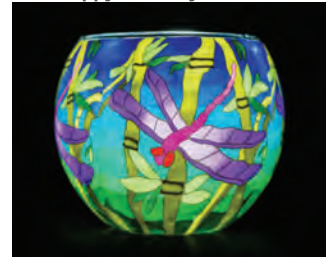

Dragonfly (165034)