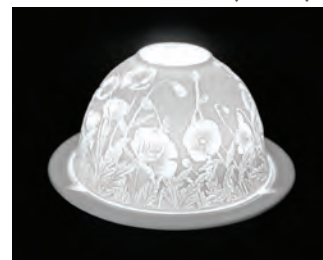

Poppy Flowers Dome (165228)