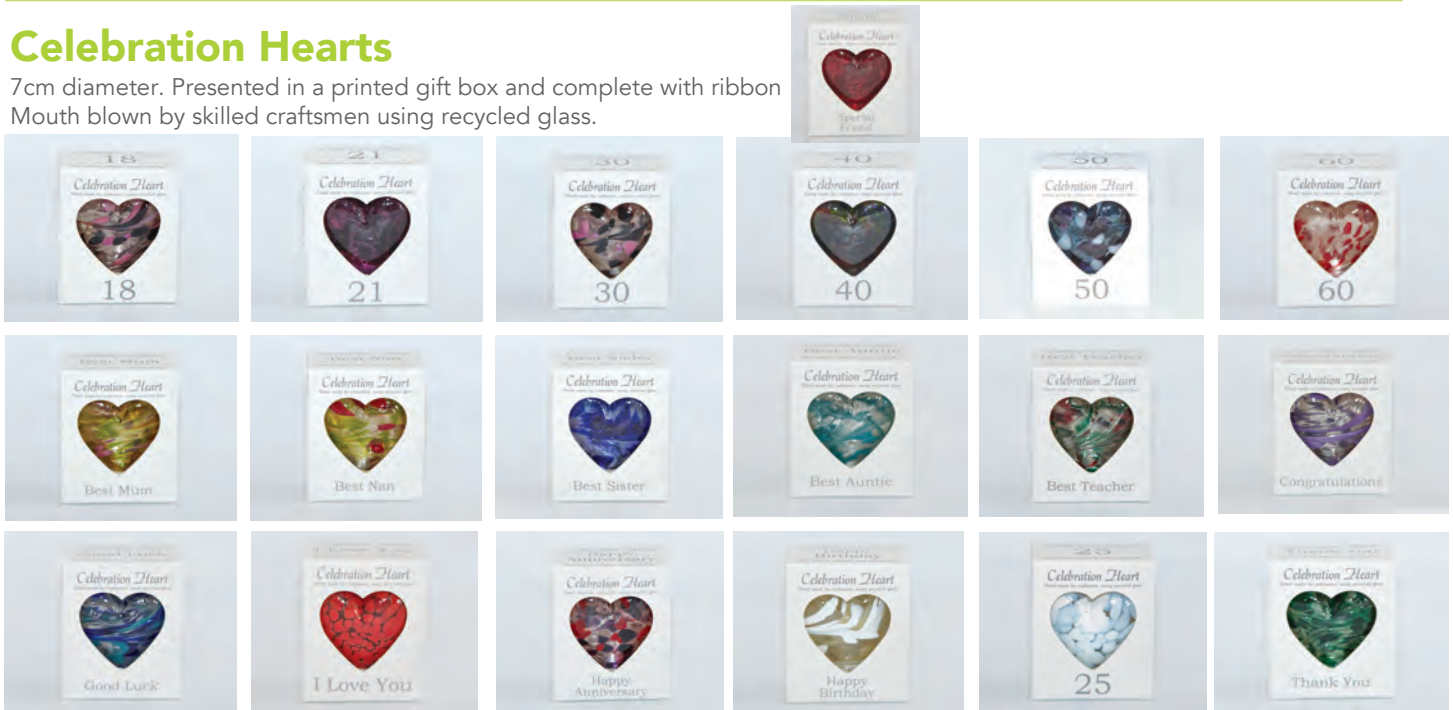

Celebration Hearts

7cm diameter. Presented in a printed gift box and complete with ribbon.
Mouth blown by skilled craftsmen using recycled glass.