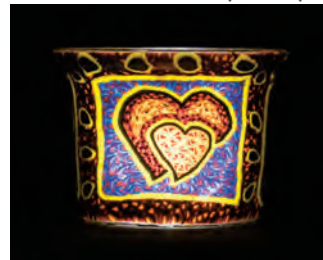

Hillside Town Votive (167030)

My Garden Votive (167032)

Twilight Votive (167040)

Kaleidoscope Votive (167042)

Pair of Hearts Votive (167044)

Single Heart Votive (167046)

Fiery Dawn Votive (167048)

Evening Medley Votive (167050)