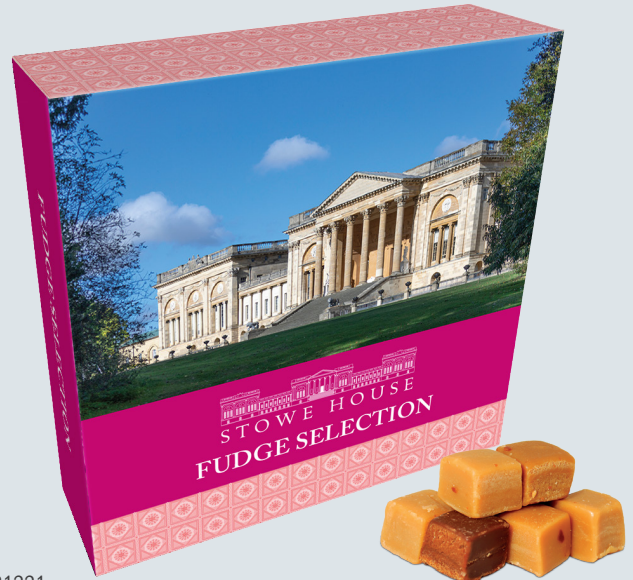

21204
FPB-1 - Toffee Selection
42 x 150g

21205
FPB-1 - Retro Chews
42 x 150g

FPB-1 Box Dimensions: W:150mm H:125mm D:37mm

New Fully Printed Boxes - Box code: FPB-2

21220
FPB-2 - Clotted Cream Fudge
 14 x 300g

21221
FPB-2 - Fudge Selection
 14 x 300g

21222
FPB-2 - Clotted Cream Fudge & Toffee
 14 x 300g

21223
FPB-2 - Clotted Cream Fudge & Mini Shortbread Rounds
 14 x 280g

21224
FPB-2 - Mini Shortbread Rounds
 14 x 260g