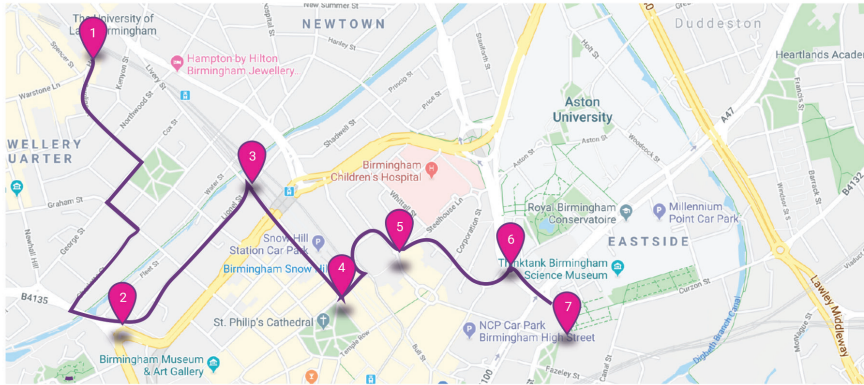

Call Report

Elana

Last complete sync: Wednesday, 07 January 2020 18:27 PM - Activities logged after this may be stuck on the device