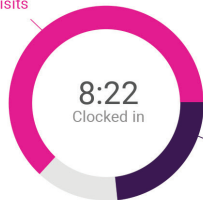

# Call Report

**Elana**

Last complete sync: Wednesday, 07 January 2020 18:27 PM - Activities logged after this may be stuck on the device

in Visits

1:35 Driving

7 Visits logged

6 of 6 Tasks completed

1 Competitor Survey