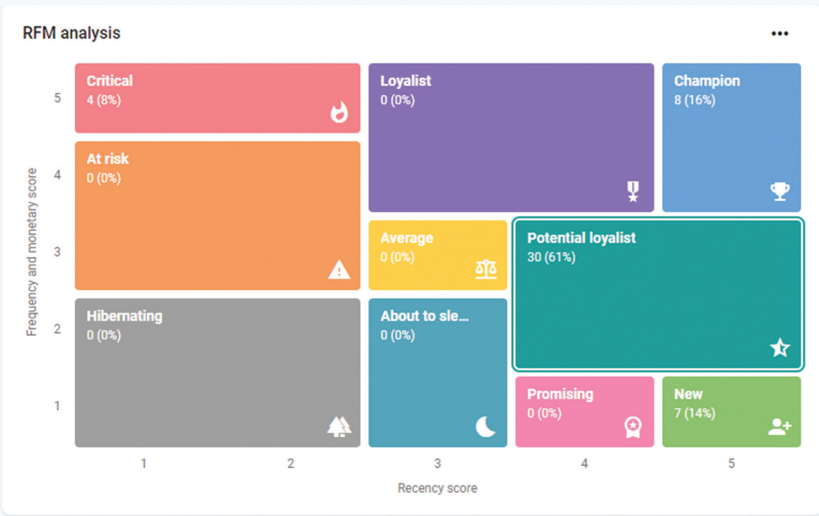

# Call Report

**Elana**

Last complete sync: Wednesday, 07 January 2020 18:27 PM - Activities logged after this may be stuck on the device

in Visits

1:35 Driving

7 Visits logged

6 of 6 Tasks completed

1 Competitor Survey

2 Retail Visit Form

56.60 mi Distance travelled

£4 480.00 Order value

About my users ▲

- Overview
- Visits report
- Activity KPIs

About my customers ▲

- Overview Beta
- Last visited
- Activity KPIs

RADAR ▲

- Sales vs. visits
- Top customers
- Year on year analysis
- RFM analysis
- User targets Planned

Last RFM analysis:  
10/03/2024 at 12:00 AM

← About my customers / RADAR / RFM analysis