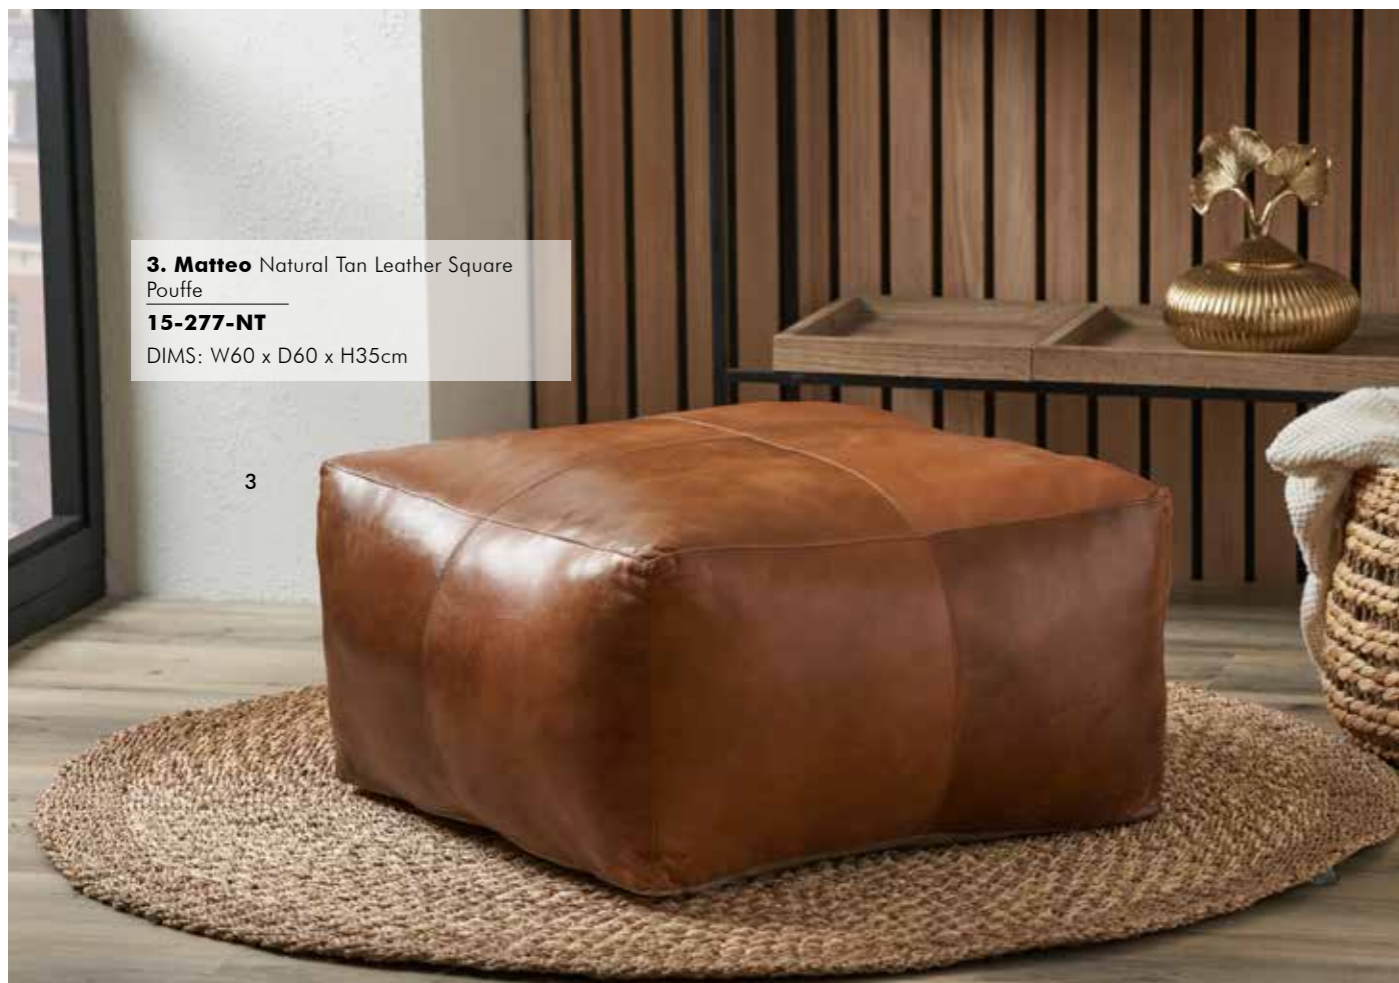

3. Matteo Natural Tan Leather Square Pouffe
15-277-NT
DIMS: W60 x D60 x H35cm