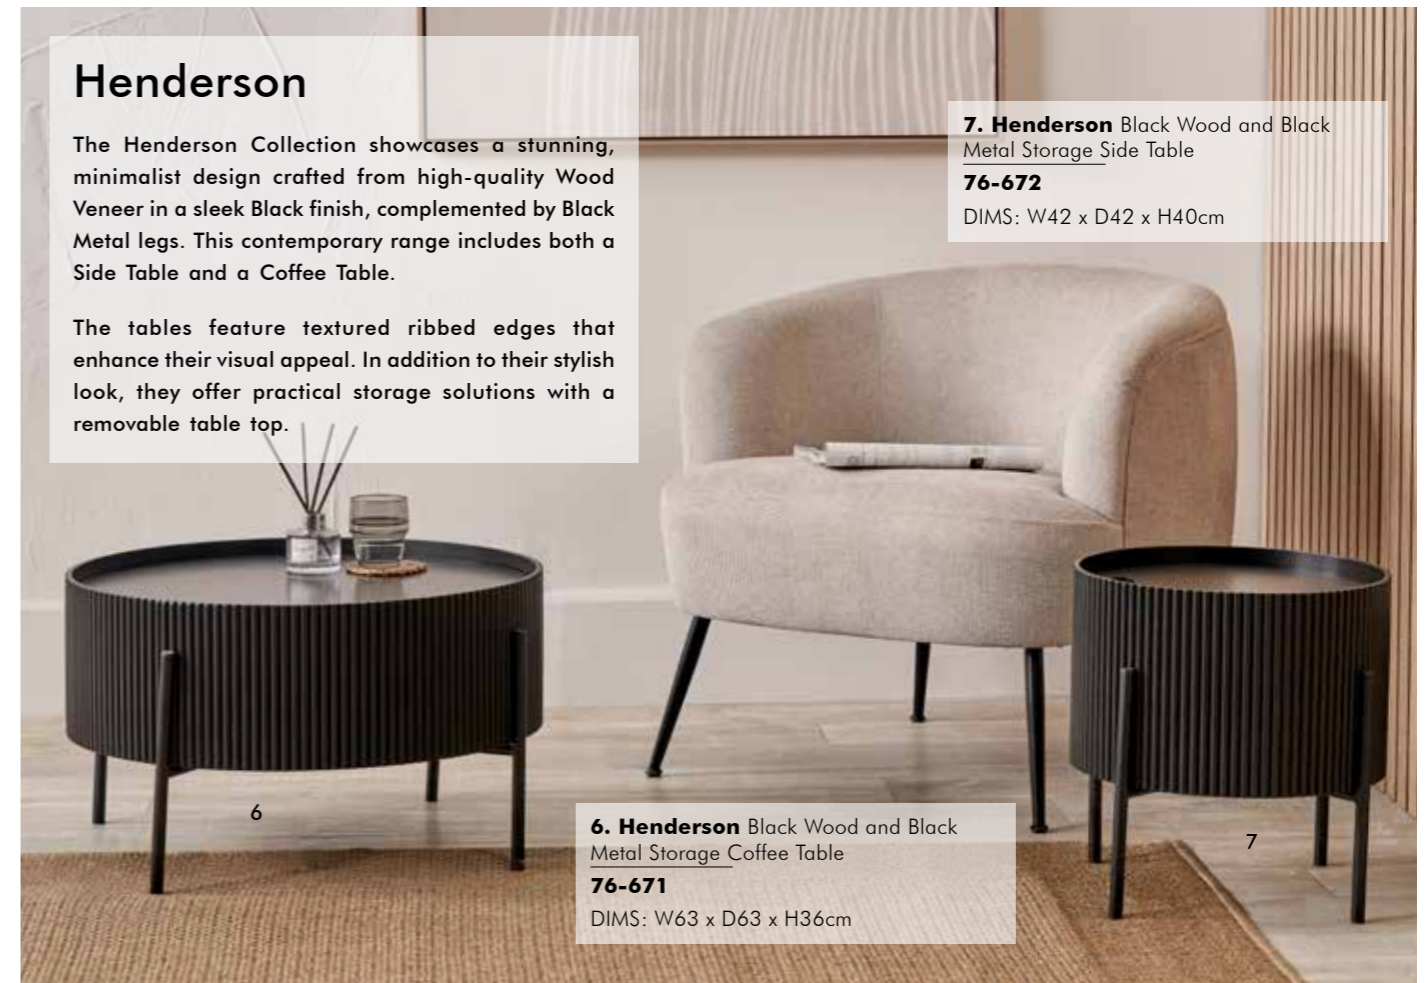

Henderson

The Henderson Collection showcases a stunning, minimalist design crafted from high-quality Wood Veneer in a sleek Black finish, complemented by Black Metal legs. This contemporary range includes both a Side Table and a Coffee Table.

The tables feature textured ribbed edges that enhance their visual appeal. In addition to their stylish look, they offer practical storage solutions with a removable table top.

7. Henderson Black Wood and Black Metal Storage Side Table
76-672
DIMS: W42 x D42 x H40cm

6. Henderson Black Wood and Black Metal Storage Coffee Table
76-671
DIMS: W63 x D63 x H36cm