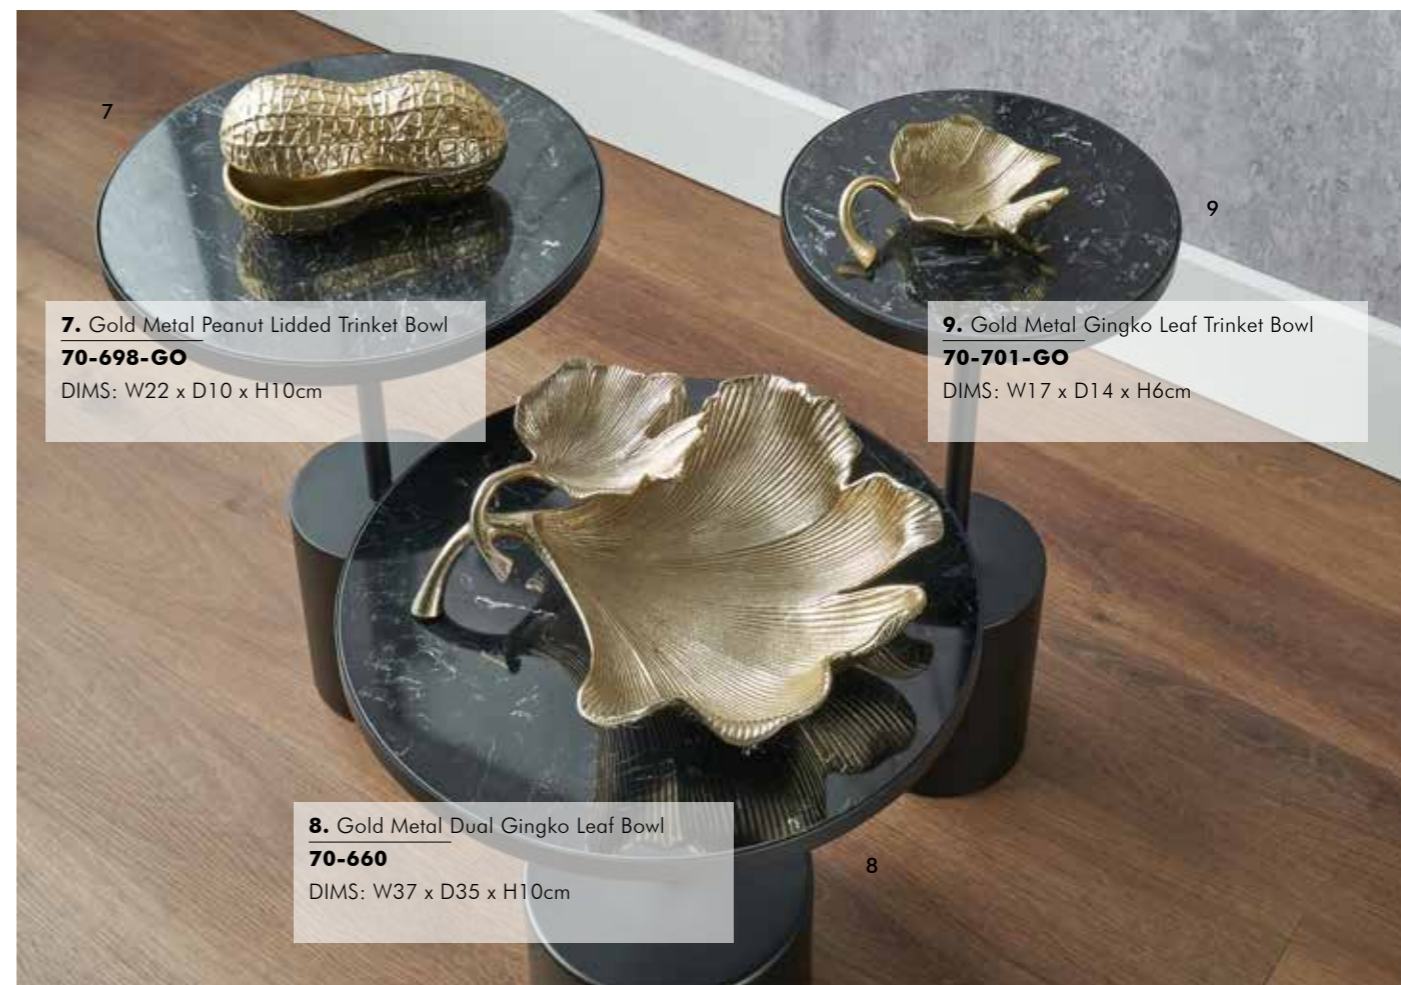

This range includes everything from ornamental pieces and decorative bowls to wine bottle holders and photo frames, providing the perfect finishing touches for your space.

5

6

5. Antique Silver Cast Metal Decorative Bowl
70-718-AS
DIMS: W46 x D44 x H13cm

6. Gold Cast Metal Decorative Bowl
70-718-GO
DIMS: W46 x D44 x H13cm

3. S/3 Antique Silver Croc Print Metal Pillar Candle Holders
70-687-AS

DIMS (Large): W12 x D12 x H23cm
DIMS (Medium): W12 x D12 x H15cm
DIMS (Small): W12 x D12 x H8cm

4. S/3 Antique Brass Croc Print Metal Pillar Candle Holders
70-687-AB

DIMS (Large): W12 x D12 x H23cm
DIMS (Medium): W12 x D12 x H15cm
DIMS (Small): W12 x D12 x H8cm

3

4

7

9

7. Gold Metal Peanut Lidded Trinket Bowl
70-698-GO
DIMS: W22 x D10 x H10cm

9. Gold Metal Ginkgo Leaf Trinket Bowl
70-701-GO
DIMS: W17 x D14 x H6cm

8. Gold Metal Dual Ginkgo Leaf Bowl
70-660
DIMS: W37 x D35 x H10cm

8

1. Silver Metal Oak Leaf Bowl
70-700-SI
DIMS: W28 x D29 x H5cm