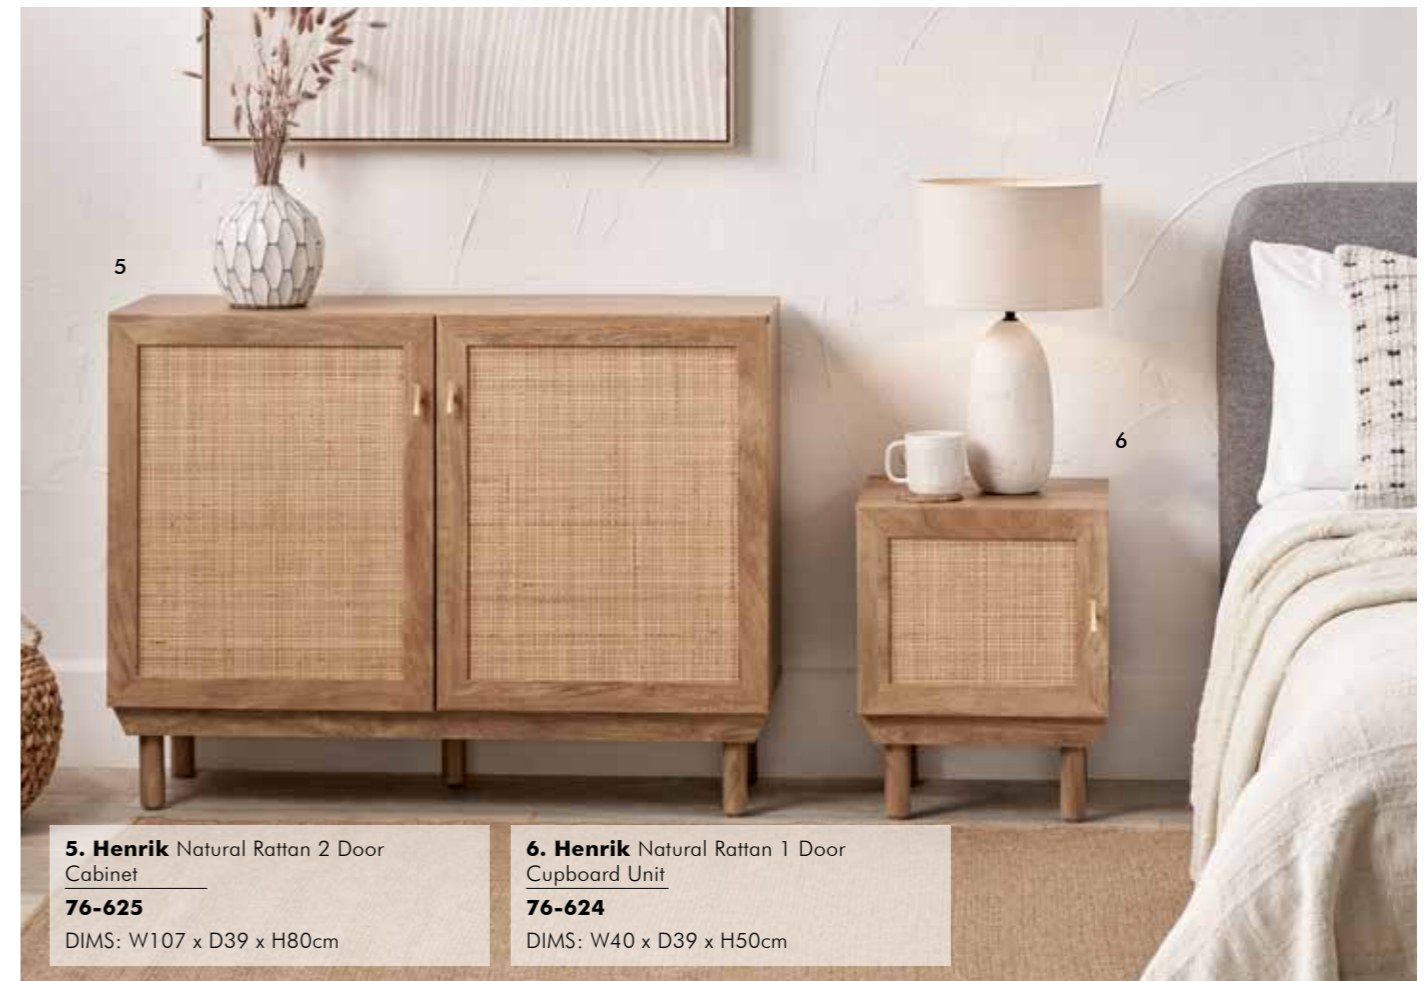

76-597

DIMS: W80 x D39 x H84cm

5

5. Henrik Natural Rattan 2 Door Cabinet

76-625

DIMS: W107 x D39 x H80cm

6

6. Henrik Natural Rattan 1 Door Cupboard Unit

76-624

DIMS: W40 x D39 x H50cm

Evelyn

Featuring a gorgeous design, the Evelyn Collection, combines a modern aesthetic with timeless elegance, the Evelyn is made from Mango Wood with a Natural Antique finish, which contrasts perfectly with the striking Silver Metal legs.