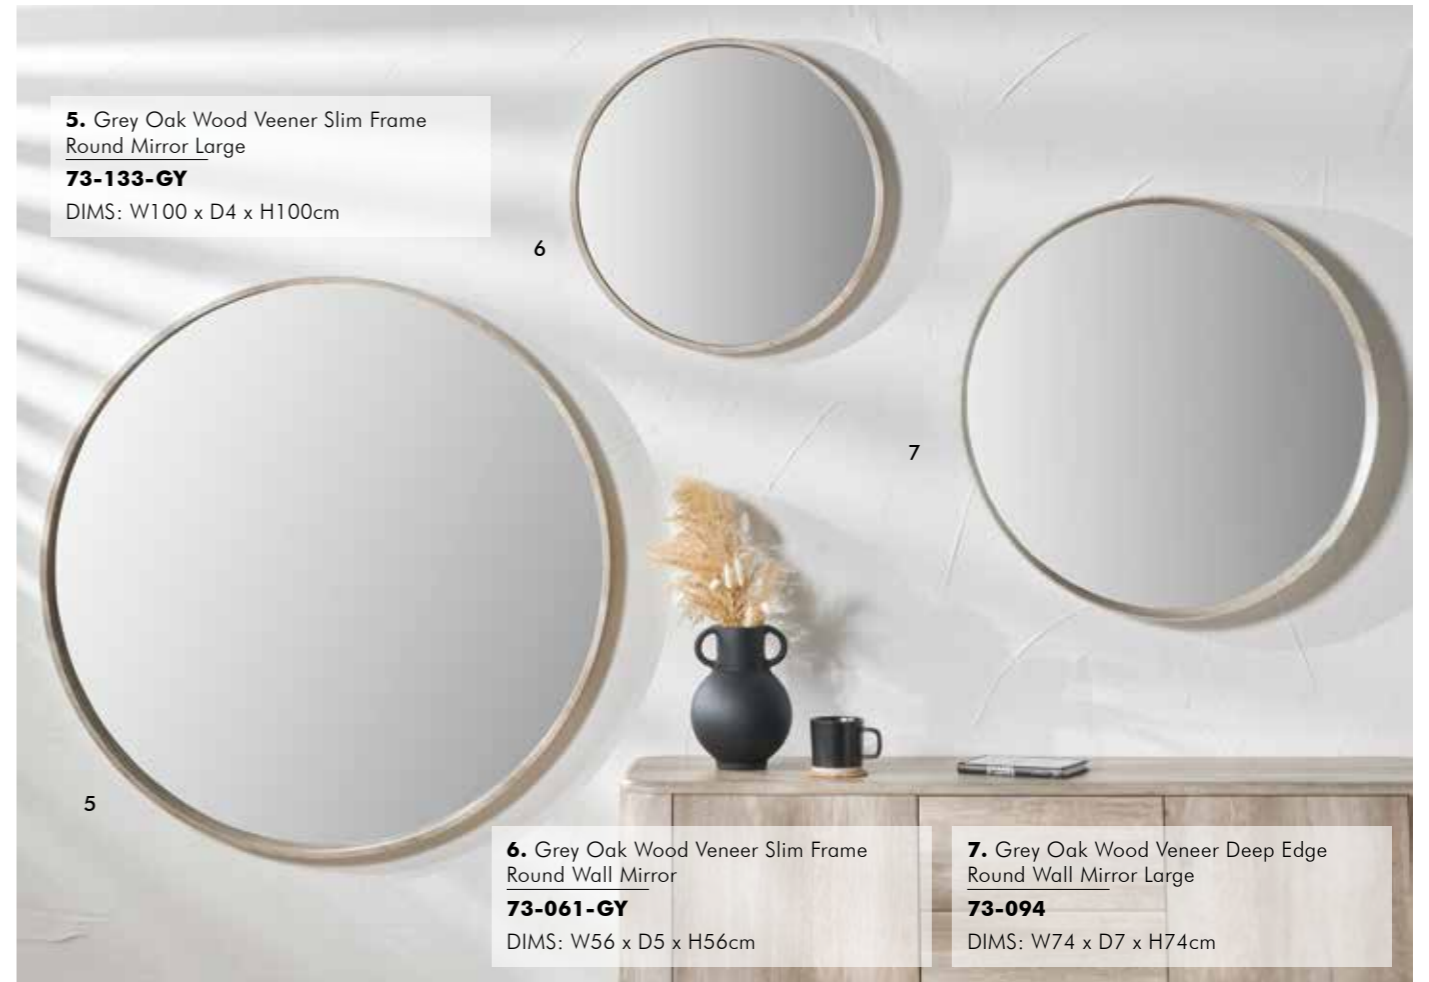

7

6

5. Black Metal Swirl Round Wall Mirror

73-060-BK

DIMS: W90 x D3 x H90cm

6. Antique Gold Metal Swirl Round Wall Mirror

73-060

DIMS: W90 x D3 x H90cm

3

4

4. Peppercorn Leather Frame Round Wall Mirror
73-146-PE
DIMS: W60 x D5 x H101cm

5

6

5. Black Bamboo Frame Round Wall Mirror
73-140-BK
DIMS: W90 x D2 x H90cm

6. Natural Bamboo Frame Round Wall Mirror
73-140-NAT
DIMS: W90 x D2 x H90cm

1. Natural Oak Wood Veneer Textured Edge Round Wall Mirror
73-143
DIMS: W70 x D4 x H70cm

2. Black Metal Textured Edged Round Wall Mirror
73-131
DIMS: W70 x D4 x H70cm

5. Grey Oak Wood Veener Slim Frame Round Mirror Large
73-133-GY
DIMS: W100 x D4 x H100cm

6. Grey Oak Wood Veneer Slim Frame Round Wall Mirror
73-061-GY
DIMS: W56 x D5 x H56cm

7. Grey Oak Wood Veneer Deep Edge Round Wall Mirror Large
73-094
DIMS: W74 x D7 x H74cm

3. Black Wood Veneer and Mirrored Glass Round Wall Mirror
73-132
DIMS: W74 x D3 x H74cm