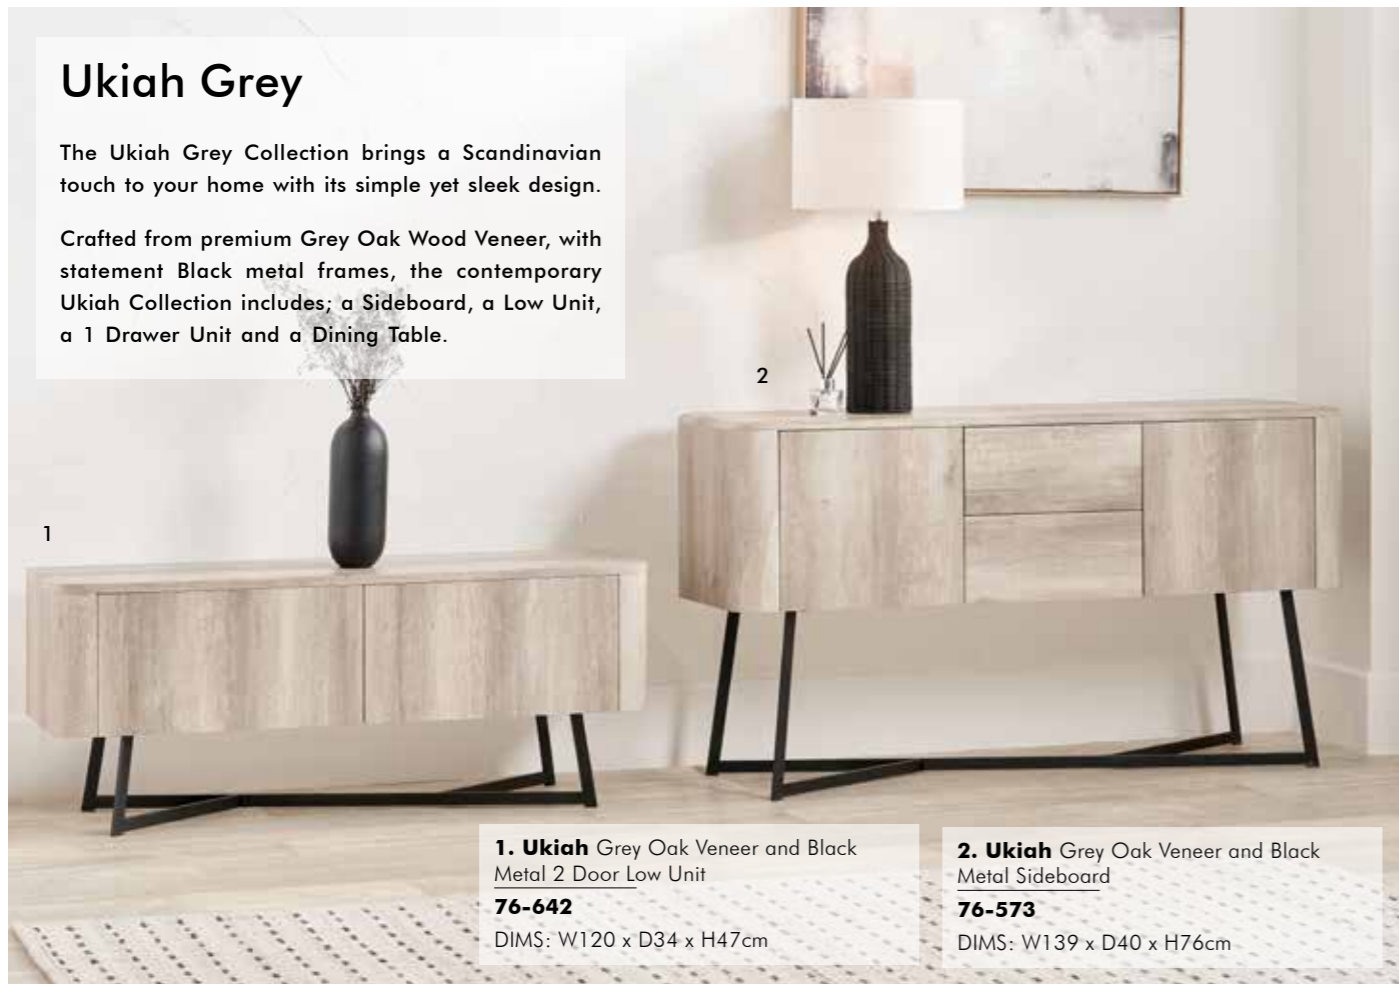

Ukiah Grey

The Ukiah Grey Collection brings a Scandinavian touch to your home with its simple yet sleek design.

Crafted from premium Grey Oak Wood Veneer, with statement Black metal frames, the contemporary Ukiah Collection includes; a Sideboard, a Low Unit, a 1 Drawer Unit and a Dining Table.

1. Ukiah Grey Oak Veneer and Black Metal 2 Door Low Unit
76-642
DIMS: W120 x D34 x H47cm

2. Ukiah Grey Oak Veneer and Black Metal Sideboard
76-573
DIMS: W139 x D40 x H76cm