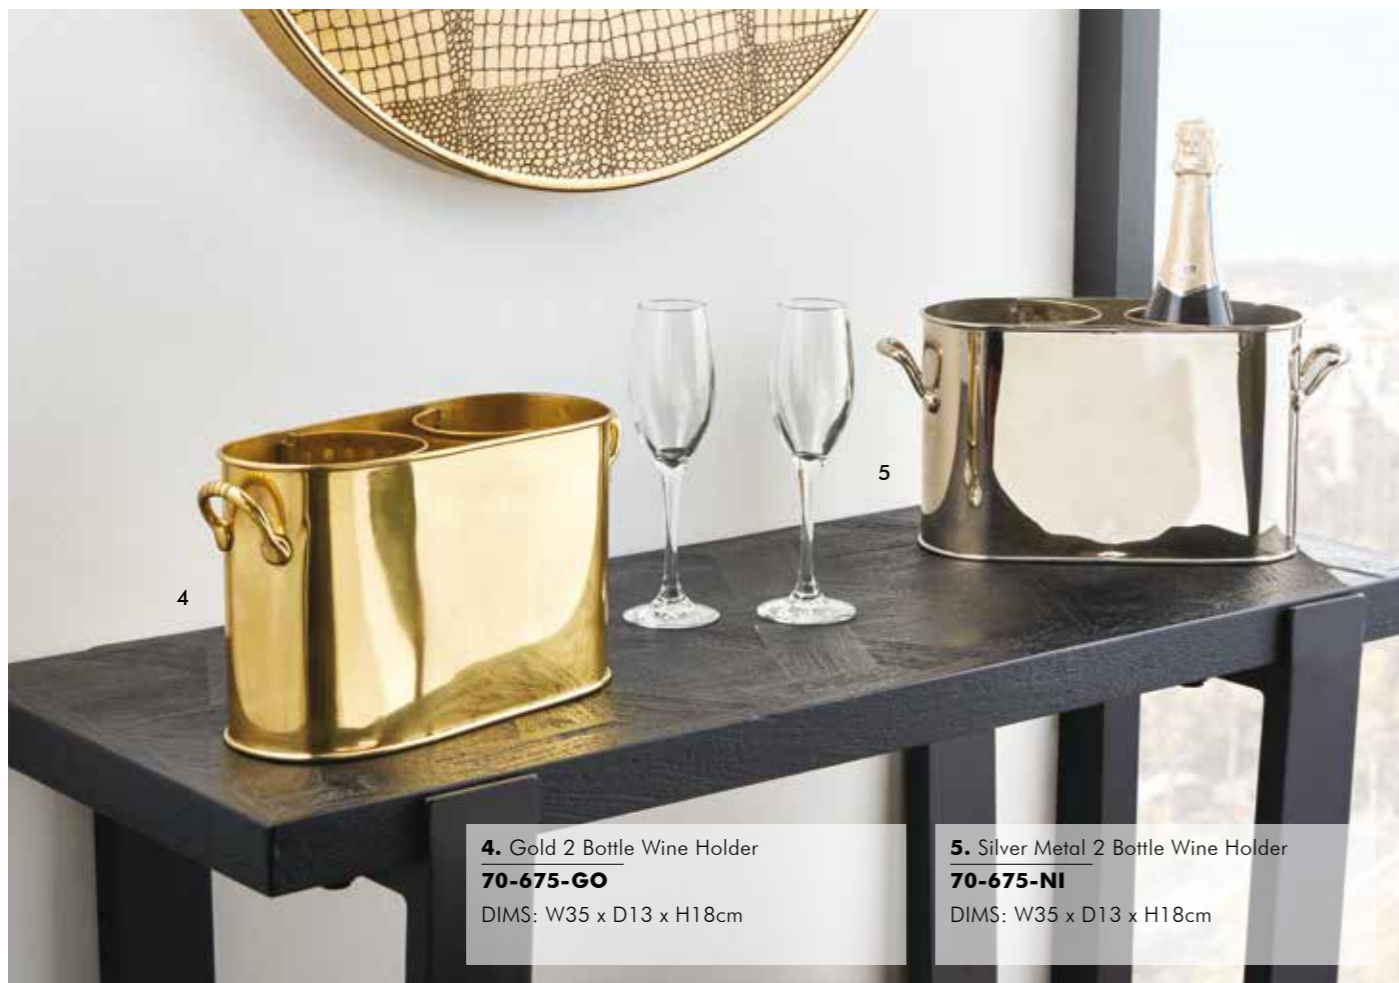

4. Gold 2 Bottle Wine Holder
70-675-GO
DIMS: W35 x D13 x H18cm

5. Silver Metal 2 Bottle Wine Holder
70-675-NI
DIMS: W35 x D13 x H18cm