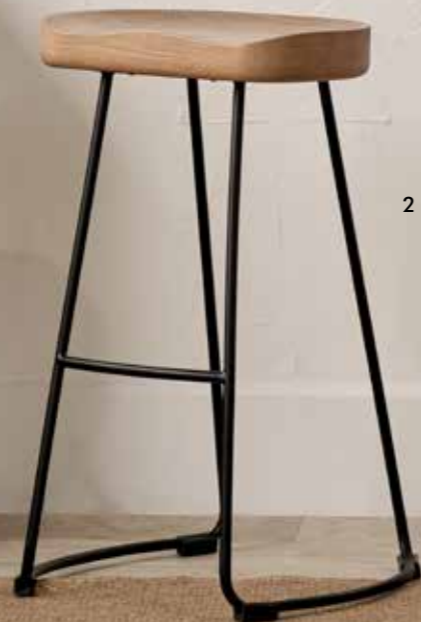

2. Laselle Ash Wood and Black Metal Bar Stool
15-331
DIMS: W45 x D45 x H70cm