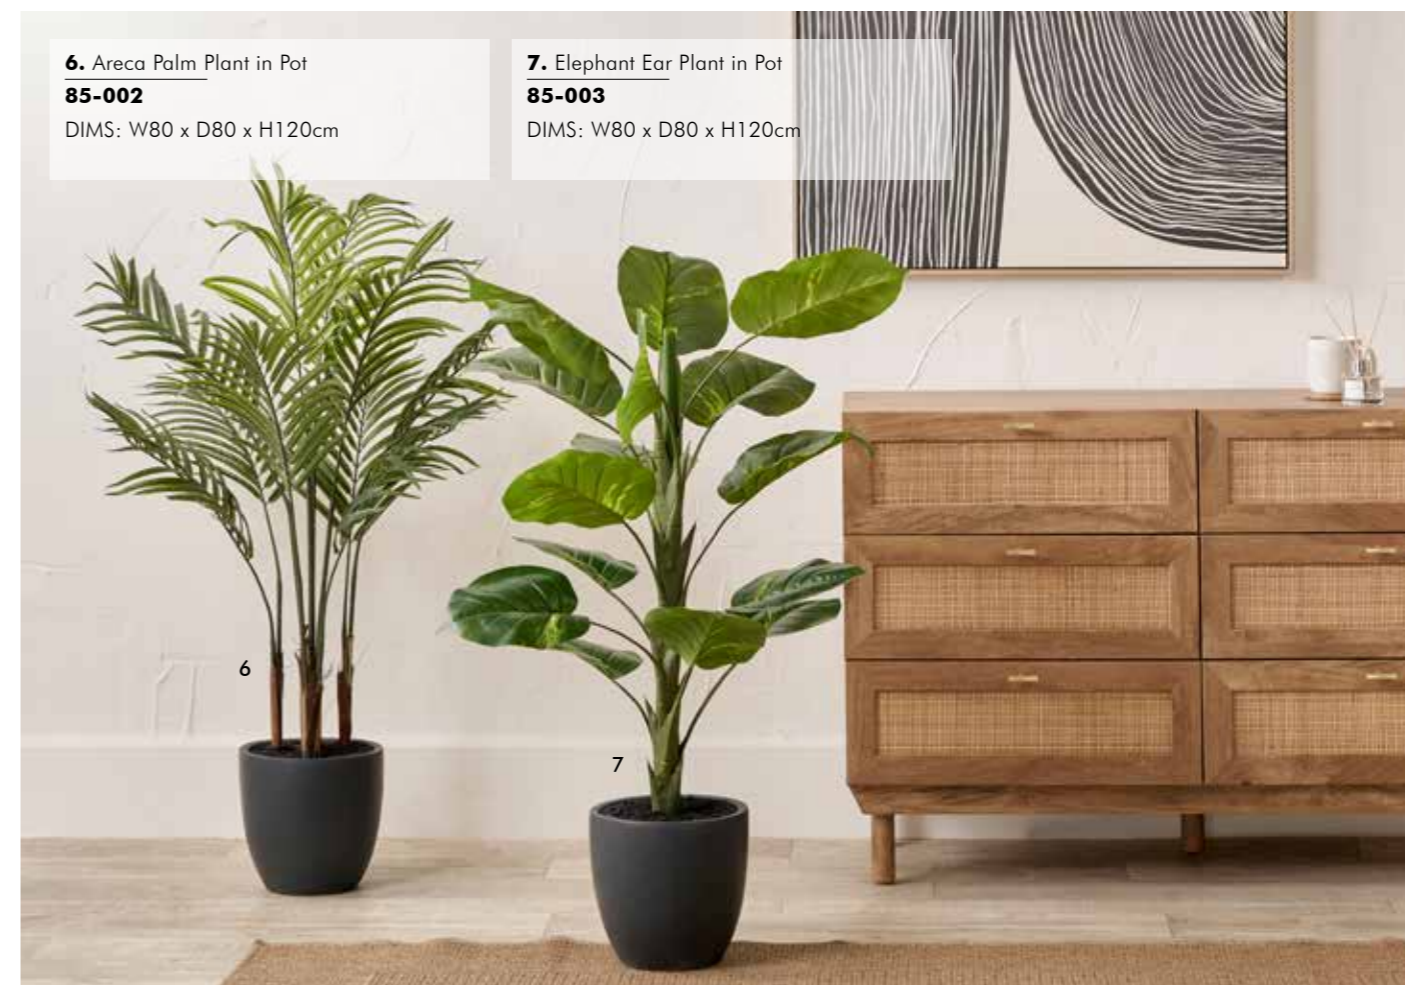

6. Areca Palm Plant in Pot
85-002
DIMS: W80 x D80 x H120cm

7. Elephant Ear Plant in Pot
85-003
DIMS: W80 x D80 x H120cm