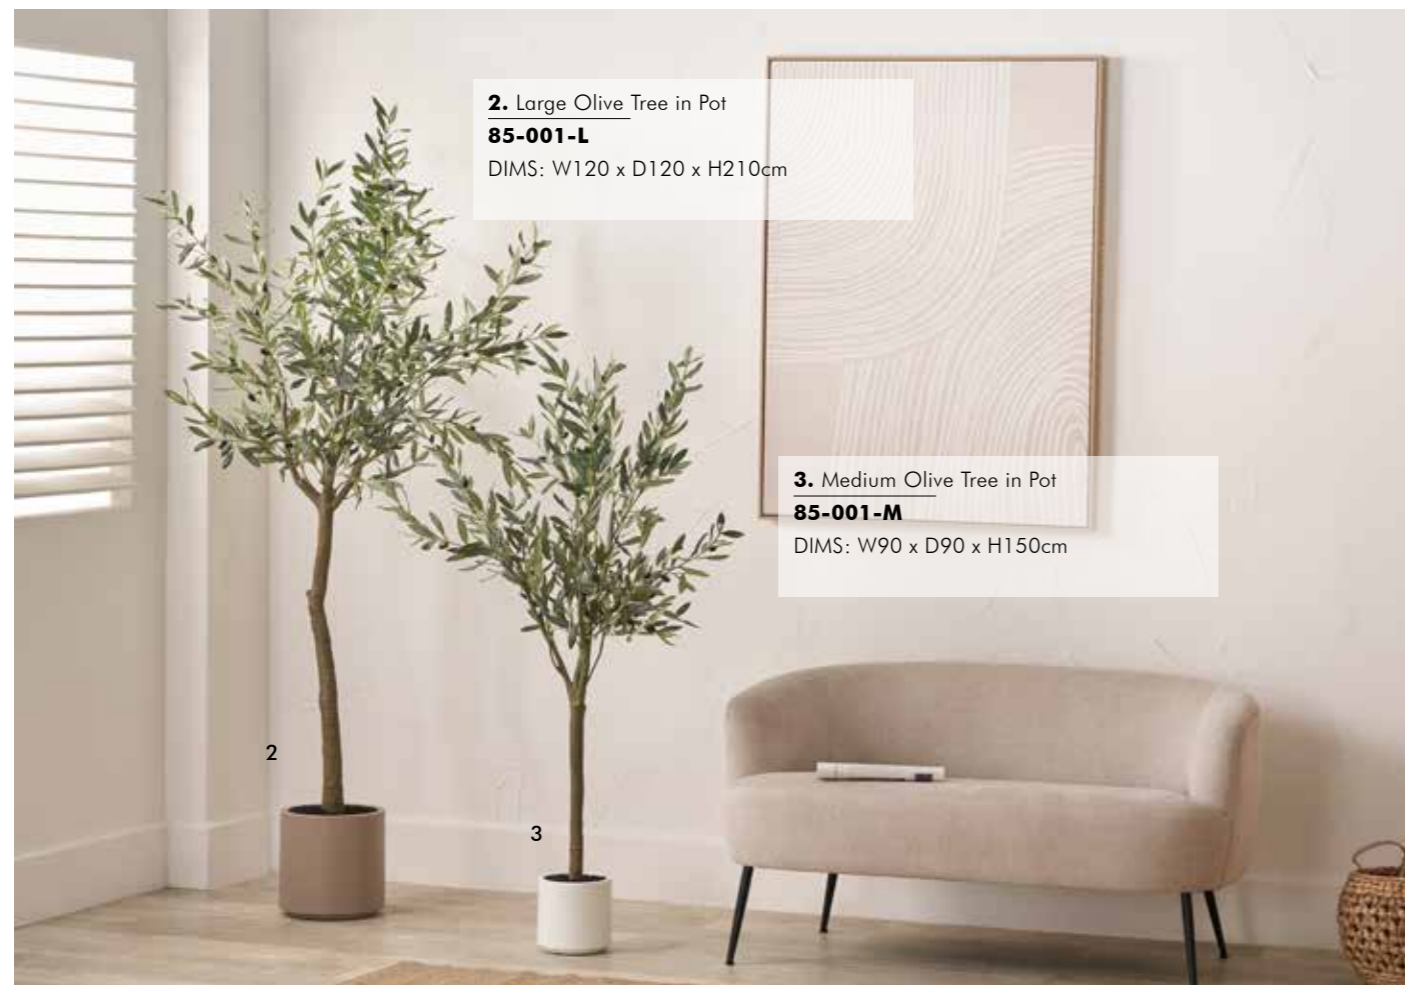

2. Large Olive Tree in Pot
85-001-L
DIMS: W120 x D120 x H210cm

3. Medium Olive Tree in Pot
85-001-M
DIMS: W90 x D90 x H150cm