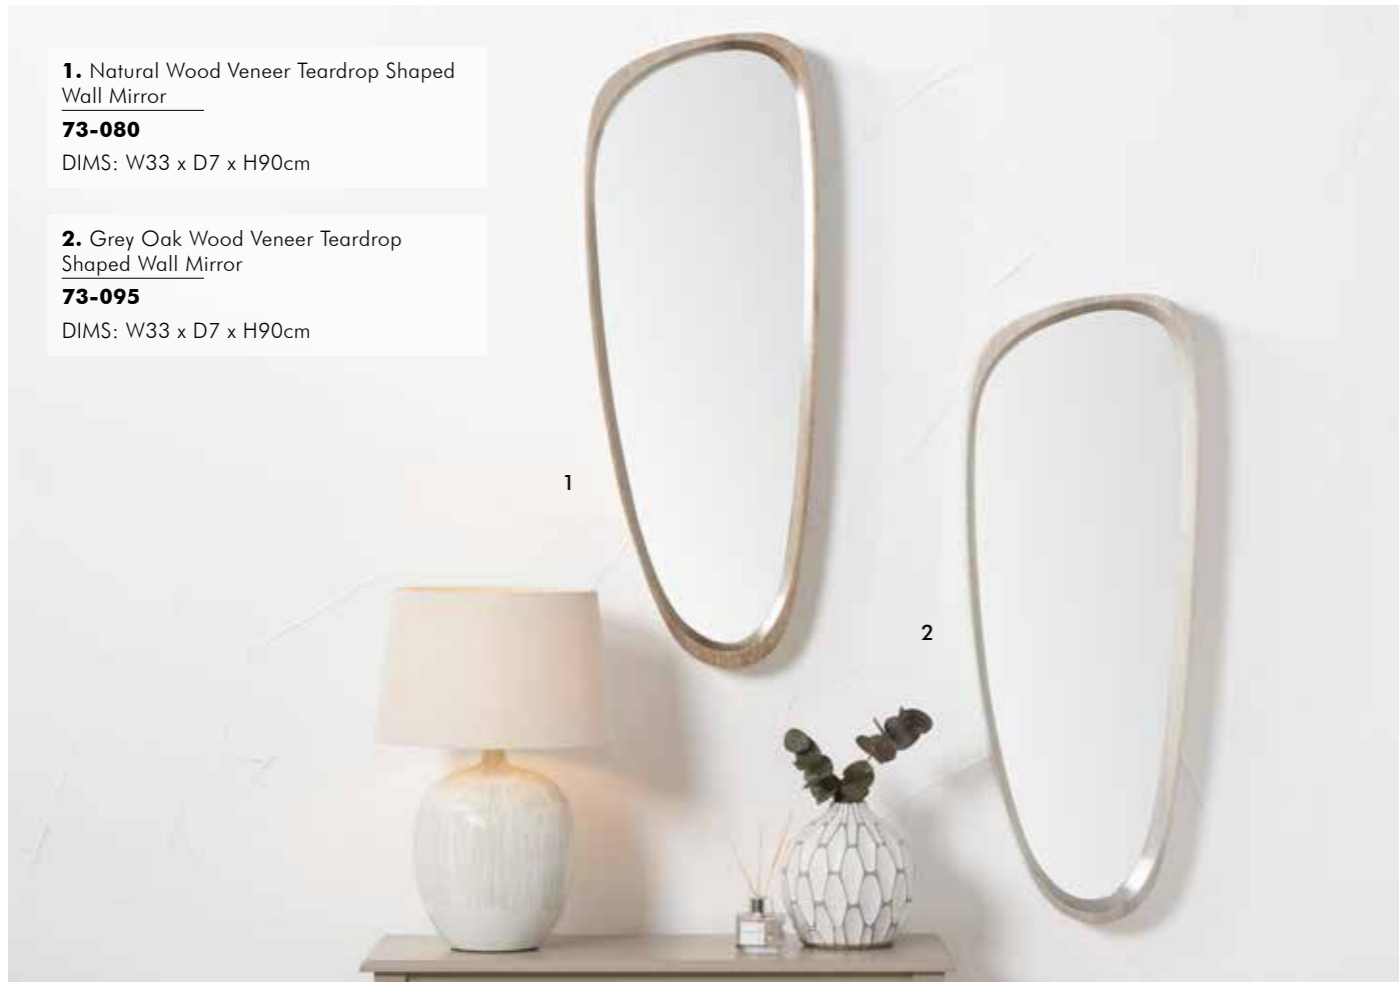

4. Black Wood Veneer and Foxed Glass Round Wall Mirror
73-085
DIMS: W74 x D3 x H74cm

8. Natural Wood Veneer Slim Frame Round Mirror Large
73-133-NAT
DIMS: W100 x D4 x H100cm

9. Natural Wood Veneer Slim Frame Round Wall Mirror
73-061-NAT
DIMS: W56 x D5 x H56cm

10. Natural Wood Veneer Deep Edge Round Wall Mirror Large
73-083
DIMS: W74 x D7 x H74cm

1. Natural Wood Veneer Teardrop Shaped Wall Mirror

73-080

DIMS: W33 x D7 x H90cm

2. Grey Oak Wood Veneer Teardrop Shaped Wall Mirror

73-095

DIMS: W33 x D7 x H90cm

1

2

3. Grey Oak Wood Veneer Curved Wall Mirror

73-108

DIMS: W67 x D4 x H58cm

3