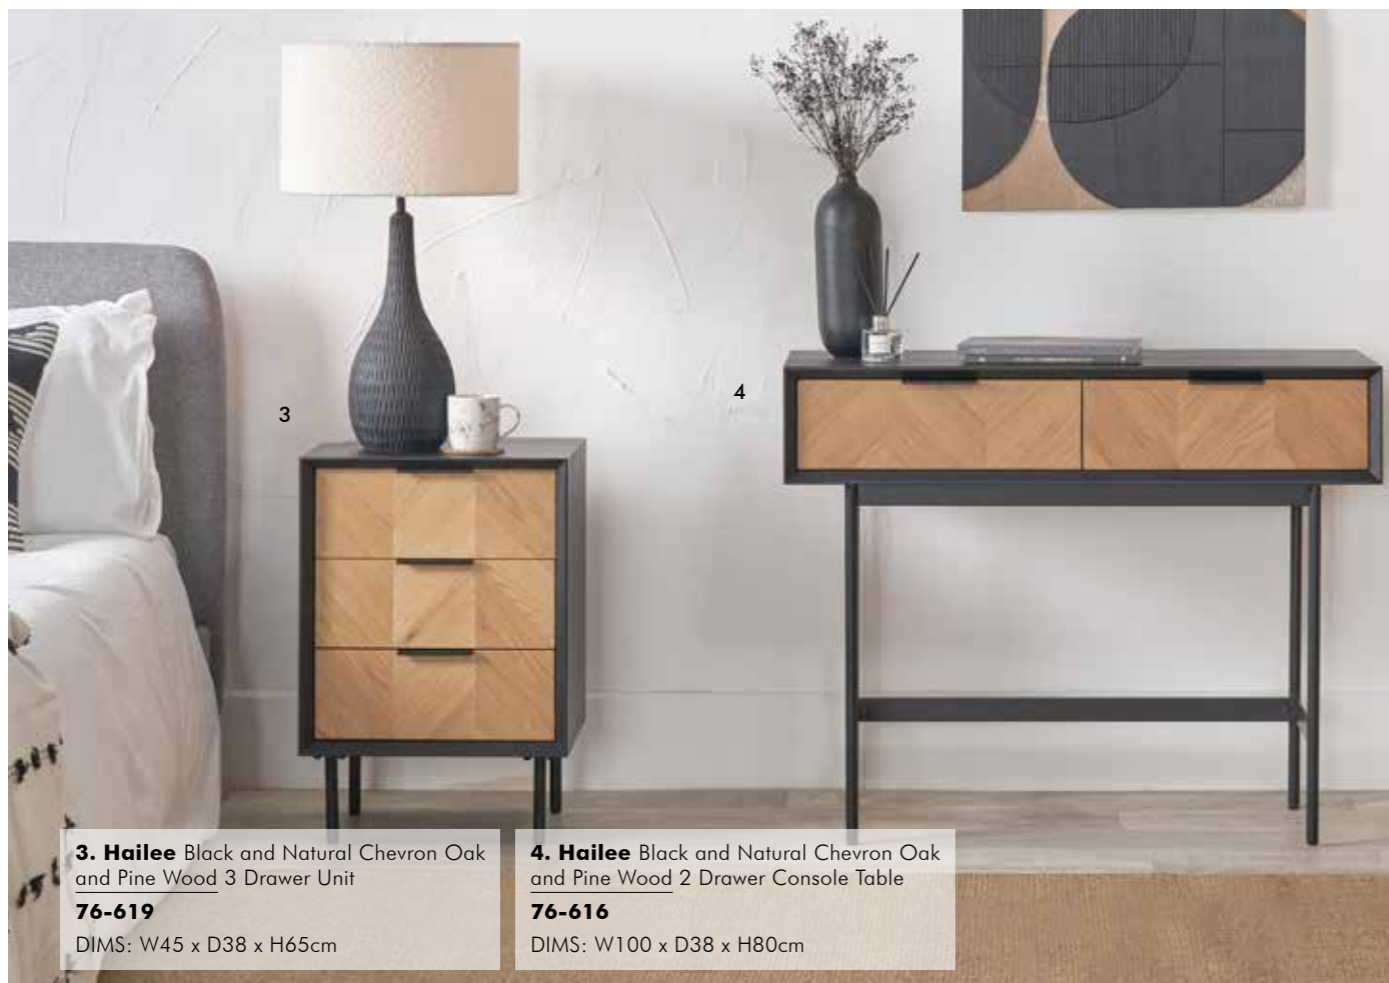

5. Raie Dark Brown Ribbed Oak and Pine Wood 2 Door Bar Cabinet

76-623

DIMS: W100 x D38 x H100cm

6. Raie Dark Brown Ribbed Oak and Pine Wood 3 Door Sideboard

76-622

DIMS: W140 x D43 x H80cm

3. Hailee Black and Natural Chevron Oak and Pine Wood 3 Drawer Unit

76-619

DIMS: W45 x D38 x H65cm

4. Hailee Black and Natural Chevron Oak and Pine Wood 2 Drawer Console Table

76-616

DIMS: W100 x D38 x H80cm

7. Raie Dark Brown Ribbed Oak and Pine Wood 2 Drawer Console Table