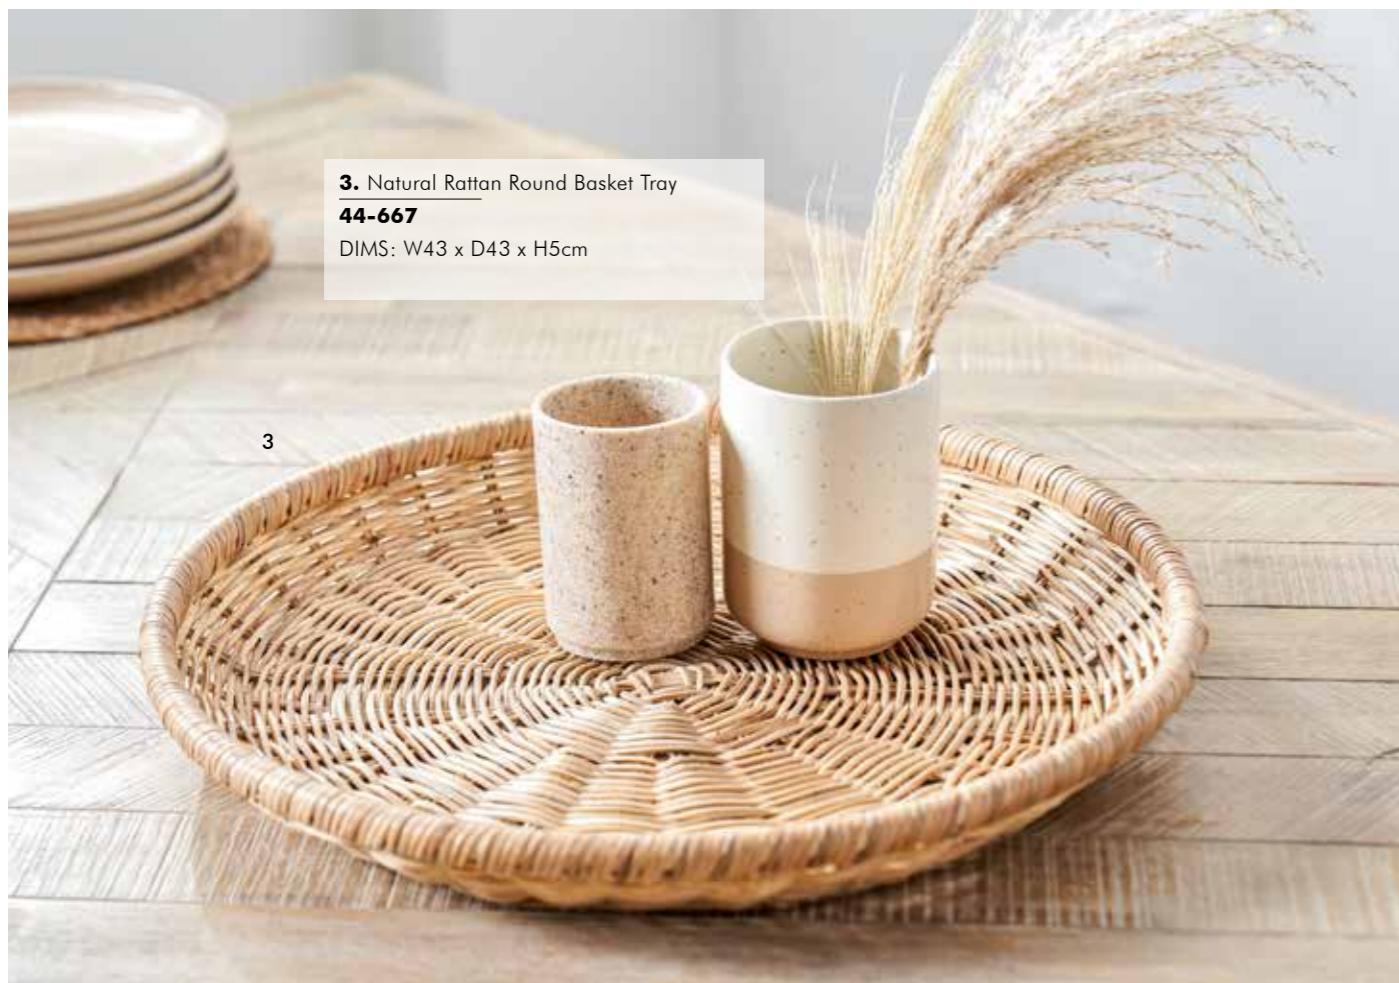

3. Natural Rattan Round Basket Tray

44-667

DIMS: W43 x D43 x H5cm

Mirrors

The perfect mirror has the power to redefine your interior space.

Whether you seek a piece to complement your minimalist and understated decor or desire a statement design for a showhome ambience, our remarkable Mirror collection caters to all preferences.

Choose from a variety of materials and shapes, for all your mirror needs from our extensive collection.