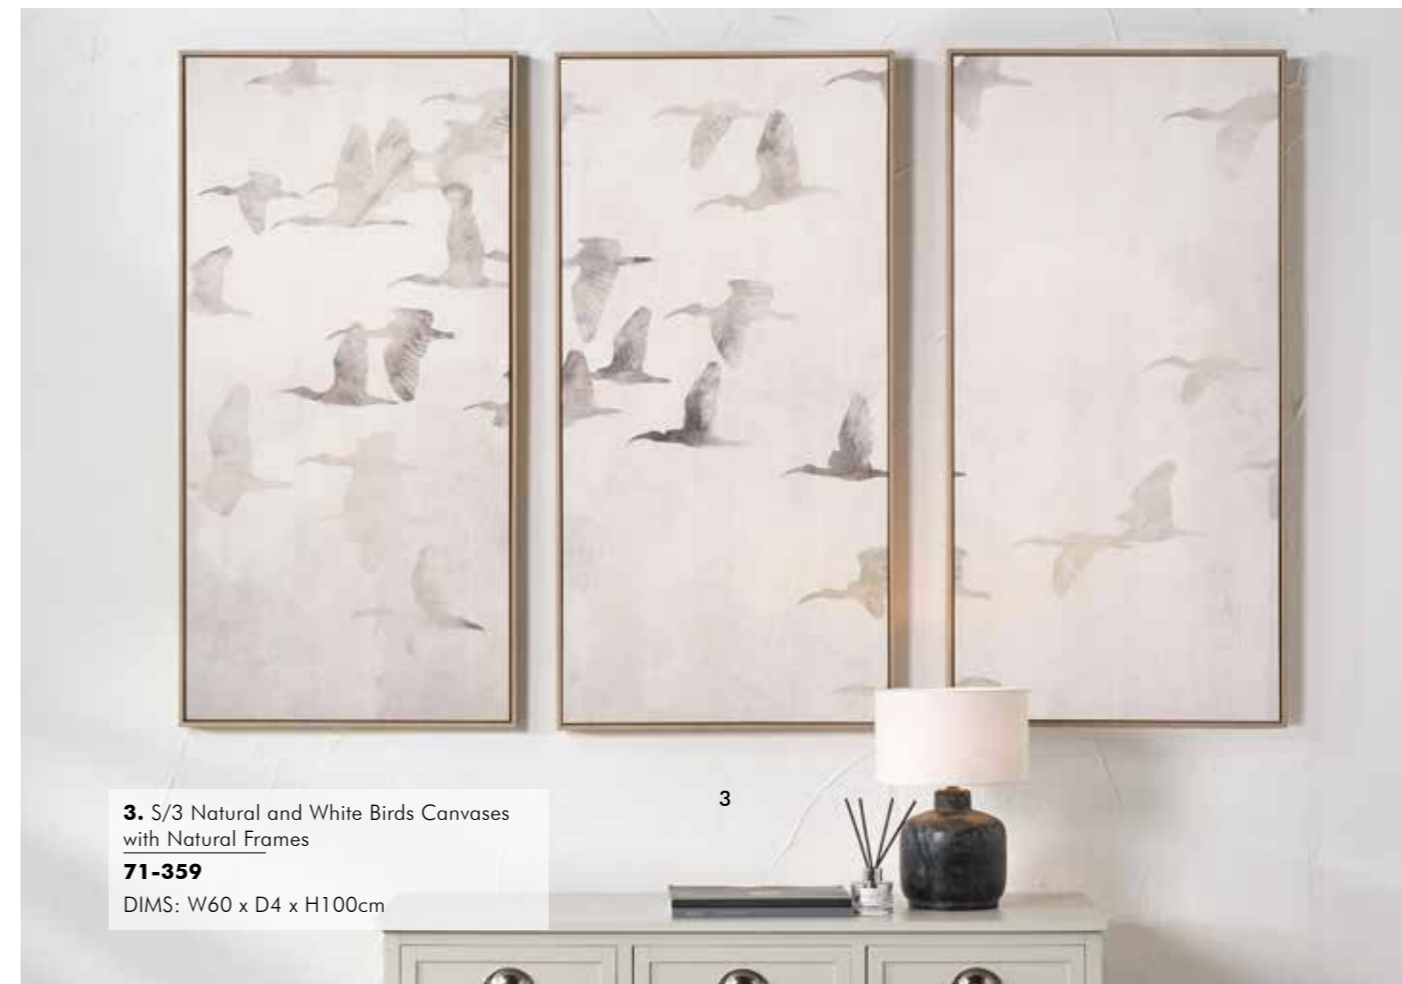

5. Monochrome Abstract Square Canvas with Black Frame
71-351
 DIMS: W80 x D4 x H80cm

6. Monochrome Landscape Canvas with Black Frame
71-346
 DIMS: W80 x D4 x H60cm

7. Grey and White Abstract Canvas with Black Frame
71-350
 DIMS: W70 x D4 x H100cm

1. Blues Abstract Canvas with White Frame
71-347
 DIMS: W60 x D4 x H80cm

3. Natural and White Abstract Canvas with Natural Frame Large
71-349
 DIMS: W90 x D4 x H120cm

2. S/3 Grey and Neutrals Abstract Landscape Canvases
71-360
 DIMS: W60 x D4 x H100cm

3. S/3 Natural and White Birds Canvases with Natural Frames
71-359
 DIMS: W60 x D4 x H100cm

2. S/2 Natural Abstract Canvases with Natural Frame
71-354
 DIMS: W40 x D2 x H50cm

4. Black and Cream Abstract Canvas with Natural Frame
71-356
 DIMS: W90 x D4 x H120cm