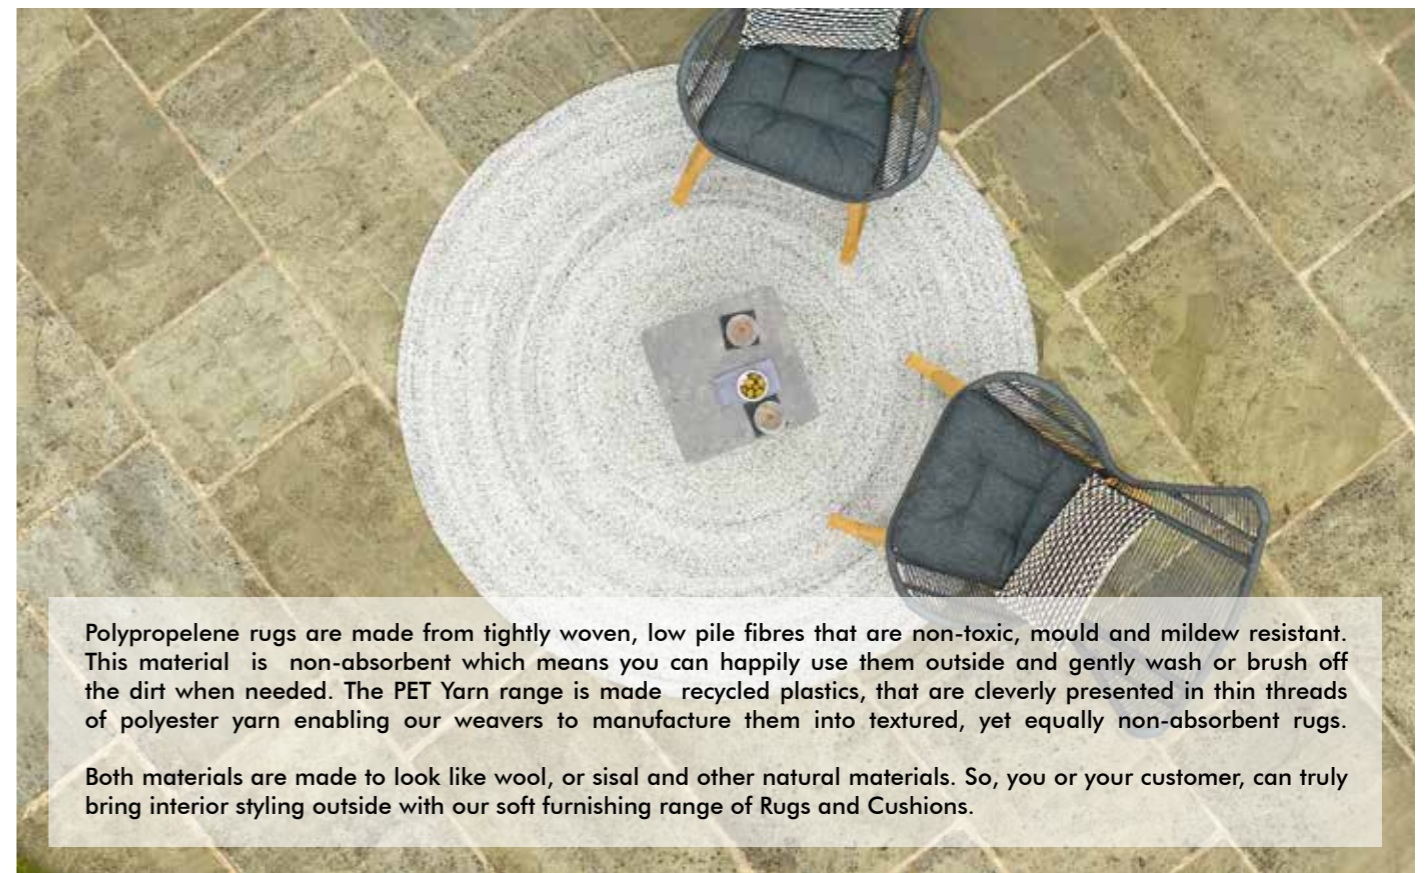

Polypropelene rugs are made from tightly woven, low pile fibres that are non-toxic, mould and mildew resistant. This material is non-absorbent which means you can happily use them outside and gently wash or brush off the dirt when needed. The PET Yarn range is made recycled plastics, that are cleverly presented in thin threads of polyester yarn enabling our weavers to manufacture them into textured, yet equally non-absorbent rugs. Both materials are made to look like wool, or sisal and other natural materials. So, you or your customer, can truly bring interior styling outside with our soft furnishing range of Rugs and Cushions.