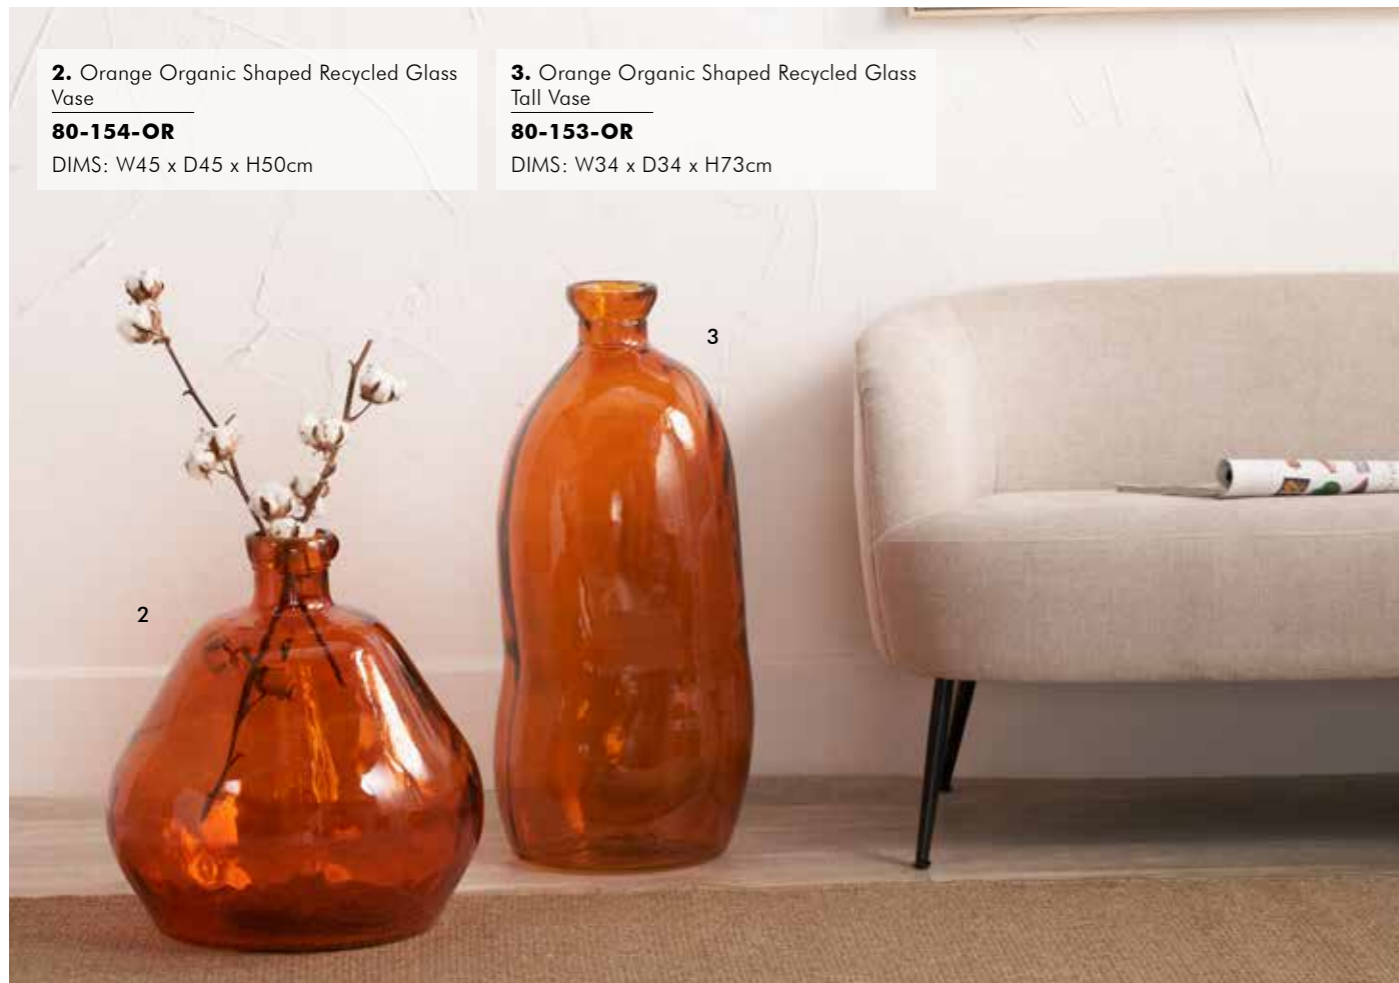

Woven in India, our Indoor Outdoor Cushions Collection provides the perfect soft accent for any space. Made from durable, versatile materials with water and UV resistance, these cushions retain their shape and vibrant colour. Most styles also have matching rugs for a coordinated look.