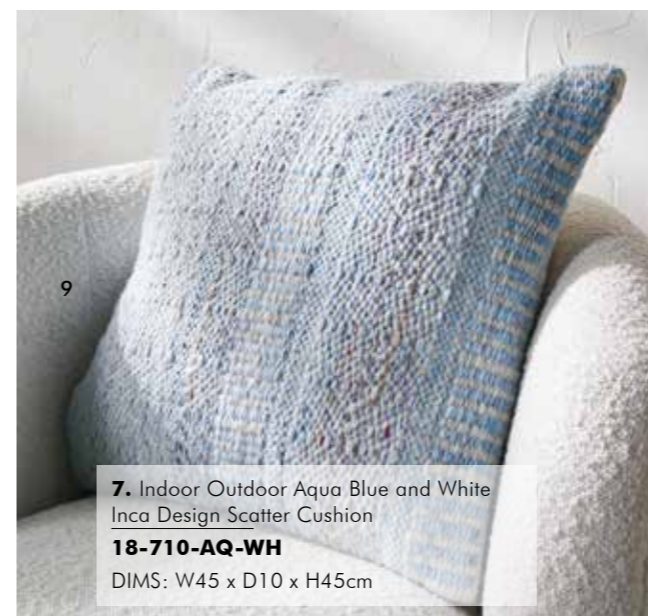

9. Indoor Outdoor Aqua Blue and White Inca Design Scatter Cushion
18-710-AQ-WH
DIMS: W45 x D10 x H45cm