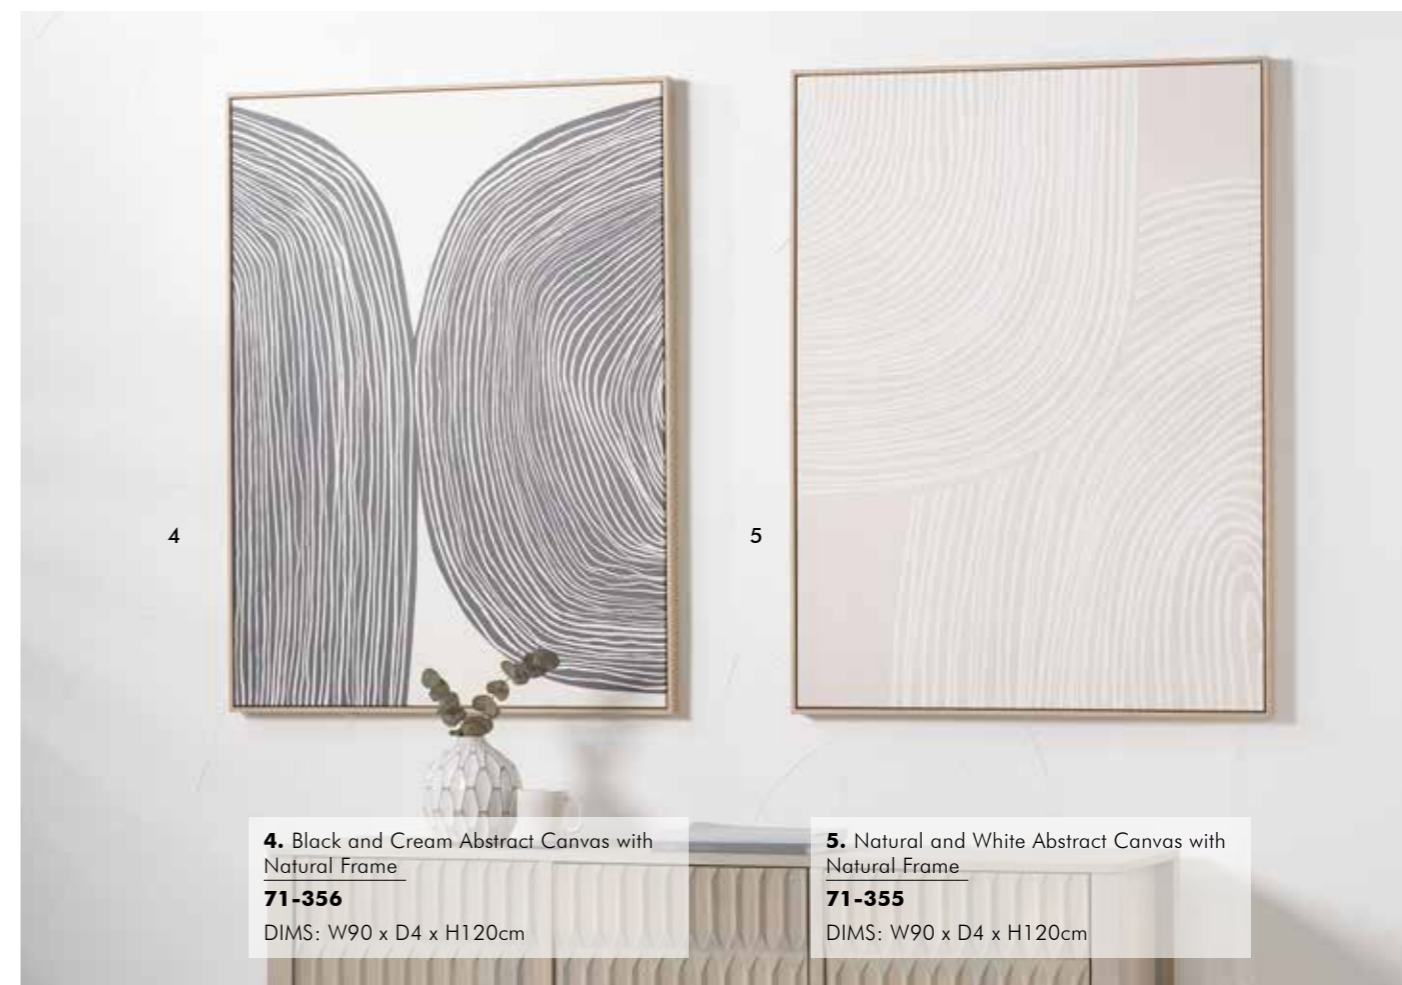

1. Blues Abstract Canvas with White Frame
71-347
 DIMS: W60 x D4 x H80cm

3. Natural and White Abstract Canvas with Natural Frame Large
71-349
 DIMS: W90 x D4 x H120cm

2. S/3 Grey and Neutrals Abstract Landscape Canvases
71-360
 DIMS: W60 x D4 x H100cm

4. S/2 Natural and Black Leaf Print Canvases with Natural Frames
71-342
 DIMS: W35 x D4 x H50cm

5. White and Natural Textured Canvas with Natural Frame
71-345
 DIMS: W60 x D4 x H80cm

1. S/2 Black and Natural Wooden Textured Design Wall Art
71-369
 DIMS: W60 x D4 x H80cm

3. S/3 Natural and White Birds Canvases with Natural Frames
71-359
 DIMS: W60 x D4 x H100cm

2. S/2 Natural Abstract Canvases with Natural Frame
71-354
 DIMS: W40 x D2 x H50cm

4. Black and Cream Abstract Canvas with Natural Frame
71-356
 DIMS: W90 x D4 x H120cm