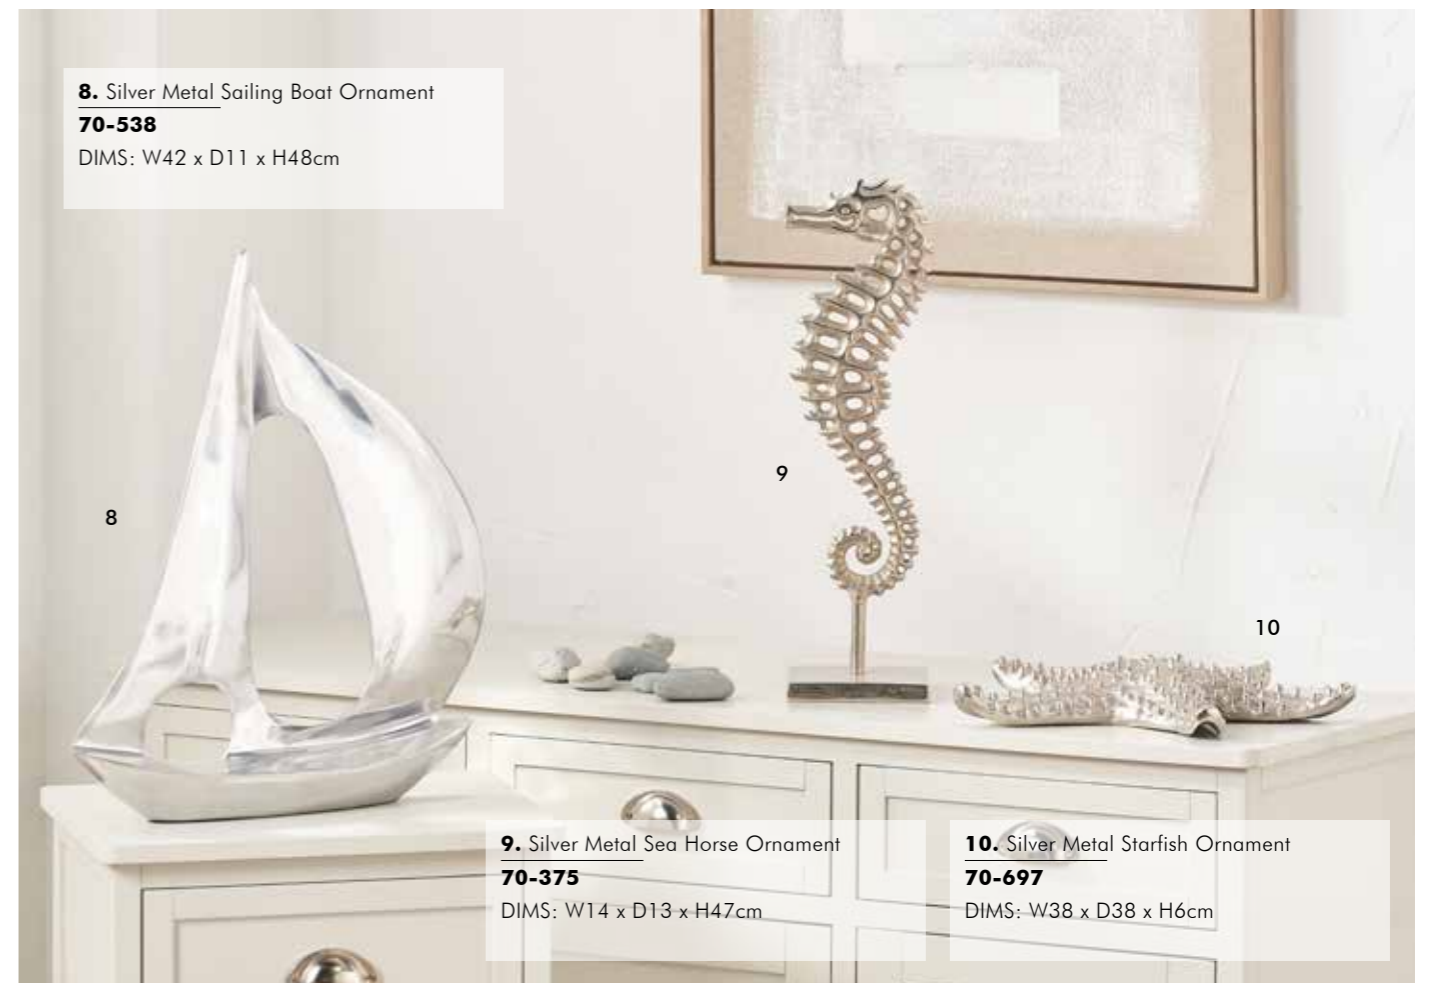

9. Gold Metal Ginkgo Leaf Trinket Bowl
70-701-GO
DIMS: W17 x D14 x H6cm

8. Gold Metal Dual Ginkgo Leaf Bowl
70-660
DIMS: W37 x D35 x H10cm

8

1. Silver Metal Oak Leaf Bowl
70-700-SI
DIMS: W28 x D29 x H5cm

2. Silver Metal Peanut Lidded Trinket Bowl
70-698-SI
DIMS: W22 x D10 x H10cm

3. Silver Metal Dual Oak Leaf Bowl
70-699-SI
DIMS: W36 x D33 x H8cm

6. Gold Metal Sausage Dog Book Ends
70-659
DIMS: W35 x D10 x H17cm

7. Silver Metal Sausage Dog Book Ends
70-625
DIMS: W35 x D10 x H17cm

4. Gold 2 Bottle Wine Holder
70-675-GO
DIMS: W35 x D13 x H18cm

5. Silver Metal 2 Bottle Wine Holder
70-675-NI
DIMS: W35 x D13 x H18cm