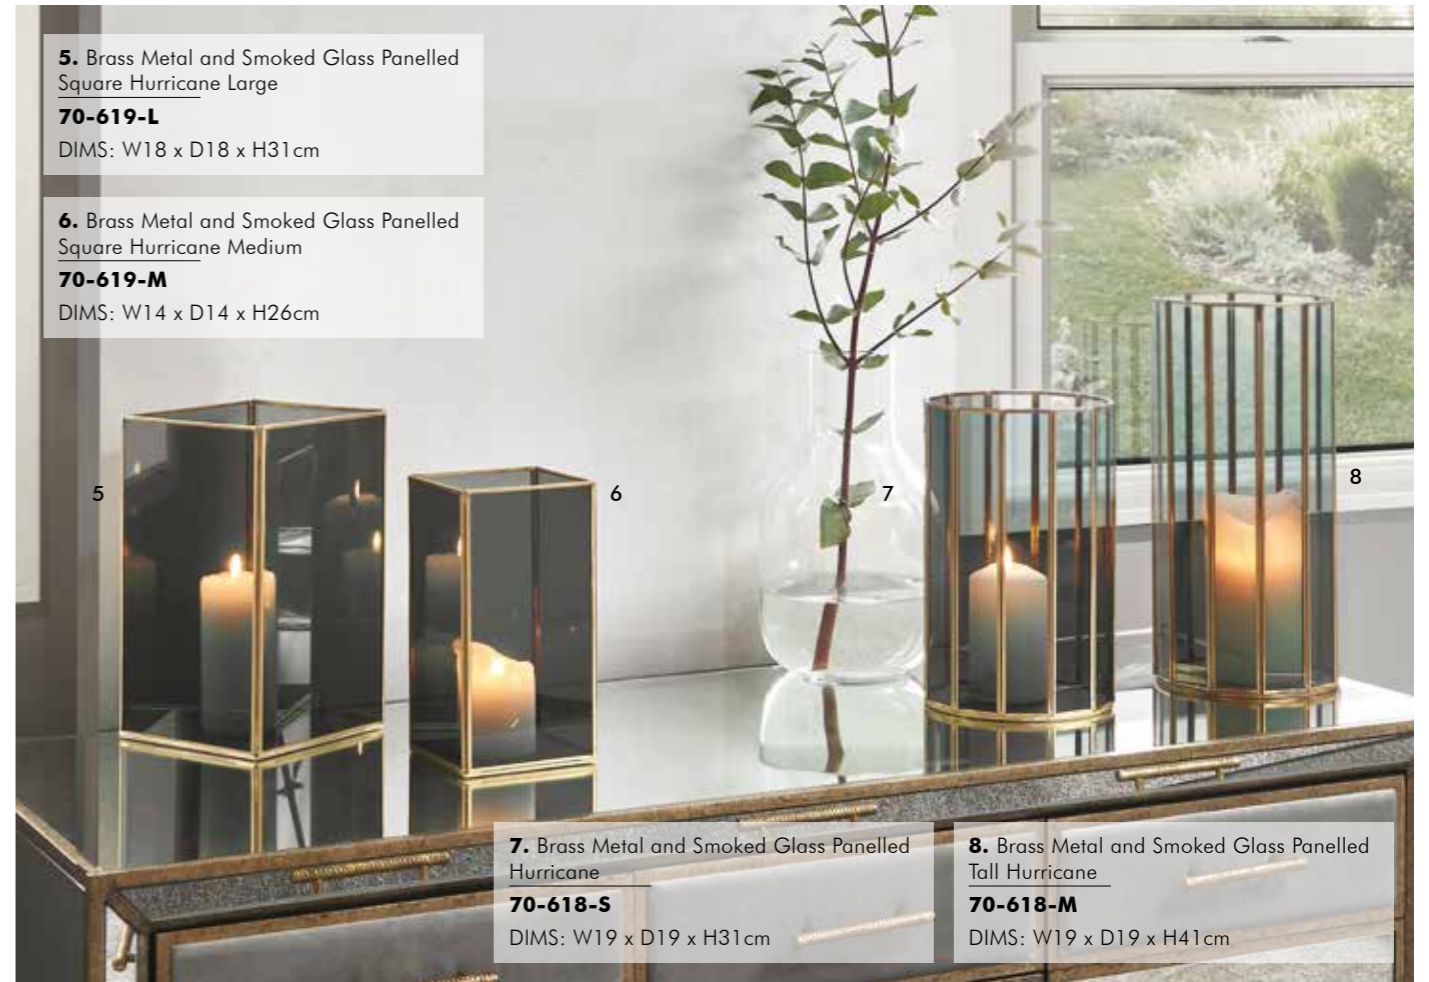

5. Brass Metal and Smoked Glass Panelled Square Hurricane Large
70-619-L
DIMS: W18 x D18 x H31cm

6. Brass Metal and Smoked Glass Panelled Square Hurricane Medium
70-619-M
DIMS: W14 x D14 x H26cm

7. Brass Metal and Smoked Glass Panelled Hurricane
70-618-S
DIMS: W19 x D19 x H31cm

8. Brass Metal and Smoked Glass Panelled Tall Hurricane
70-618-M
DIMS: W19 x D19 x H41cm