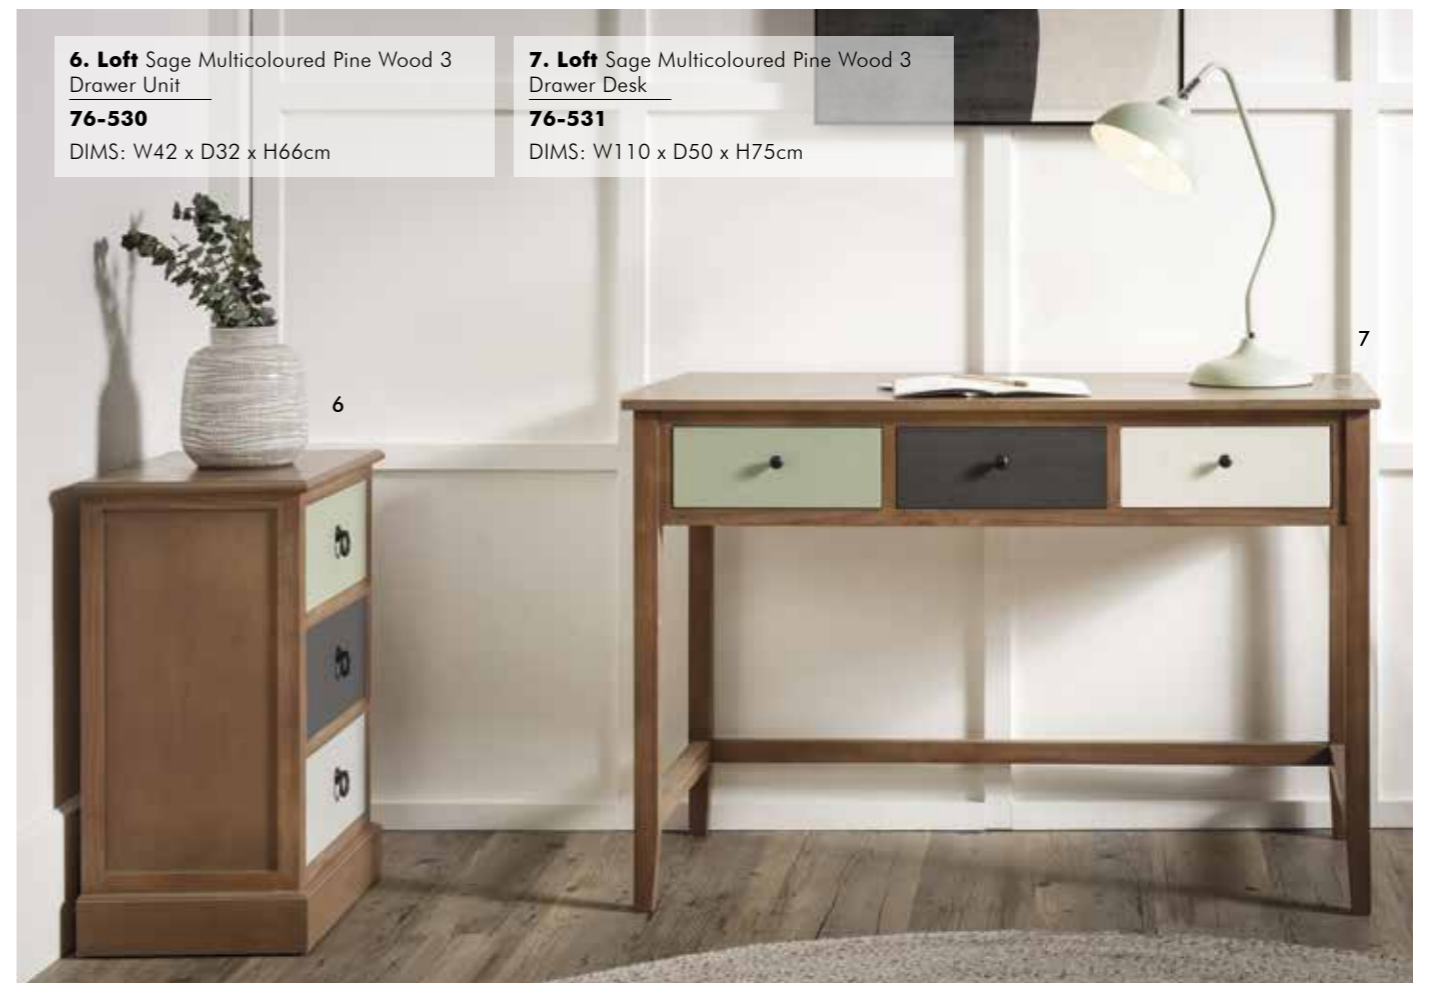

6. Loft Sage Multicoloured Pine Wood 3 Drawer Unit
76-530
DIMS: W42 x D32 x H66cm

7. Loft Sage Multicoloured Pine Wood 3 Drawer Desk
76-531
DIMS: W110 x D50 x H75cm