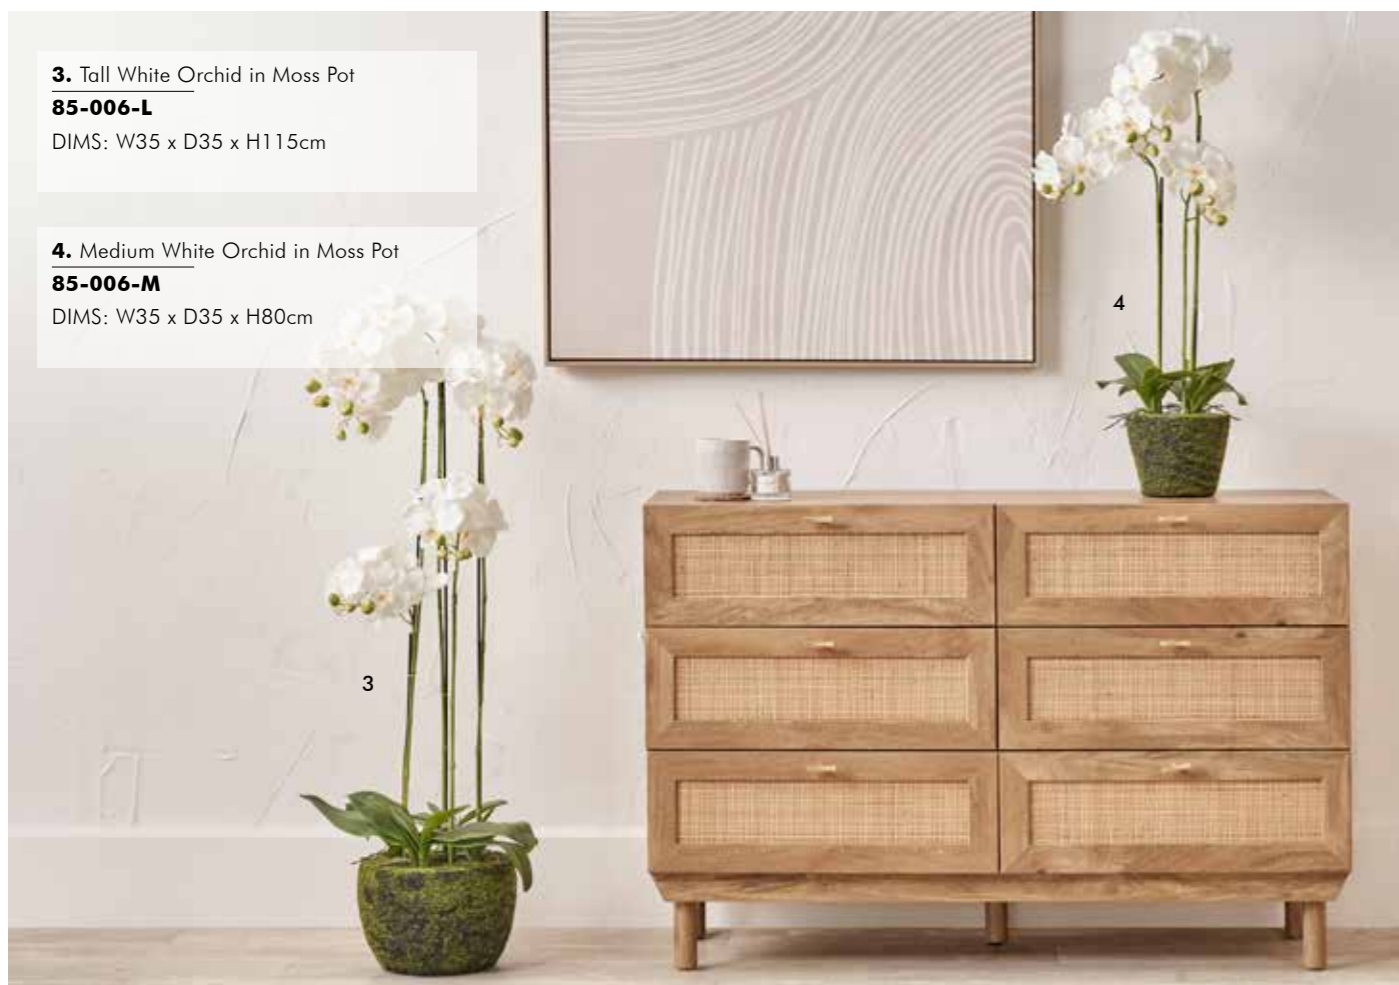

3. Tall White Orchid in Moss Pot

85-006-L

DIMS: W35 x D35 x H115cm

4. Medium White Orchid in Moss Pot

85-006-M

DIMS: W35 x D35 x H80cm

6. Apricot Lotus Pack of 6

85-011-AP-PACK