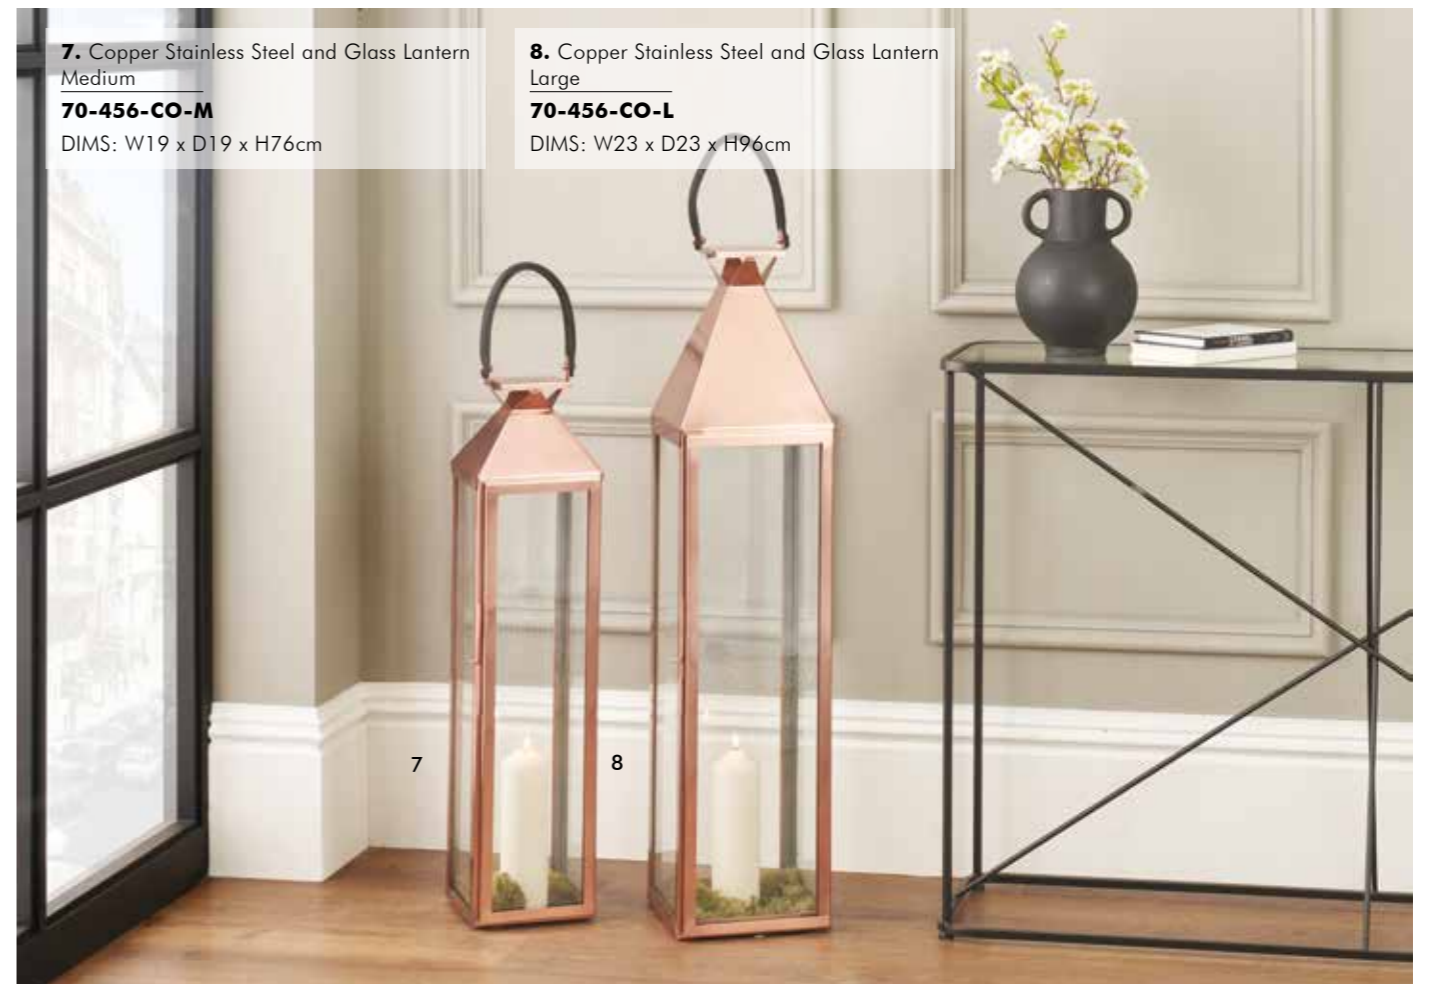

7. Copper Stainless Steel and Glass Lantern Medium
70-456-CO-M
DIMS: W19 x D19 x H76cm

8. Copper Stainless Steel and Glass Lantern Large
70-456-CO-L
DIMS: W23 x D23 x H96cm