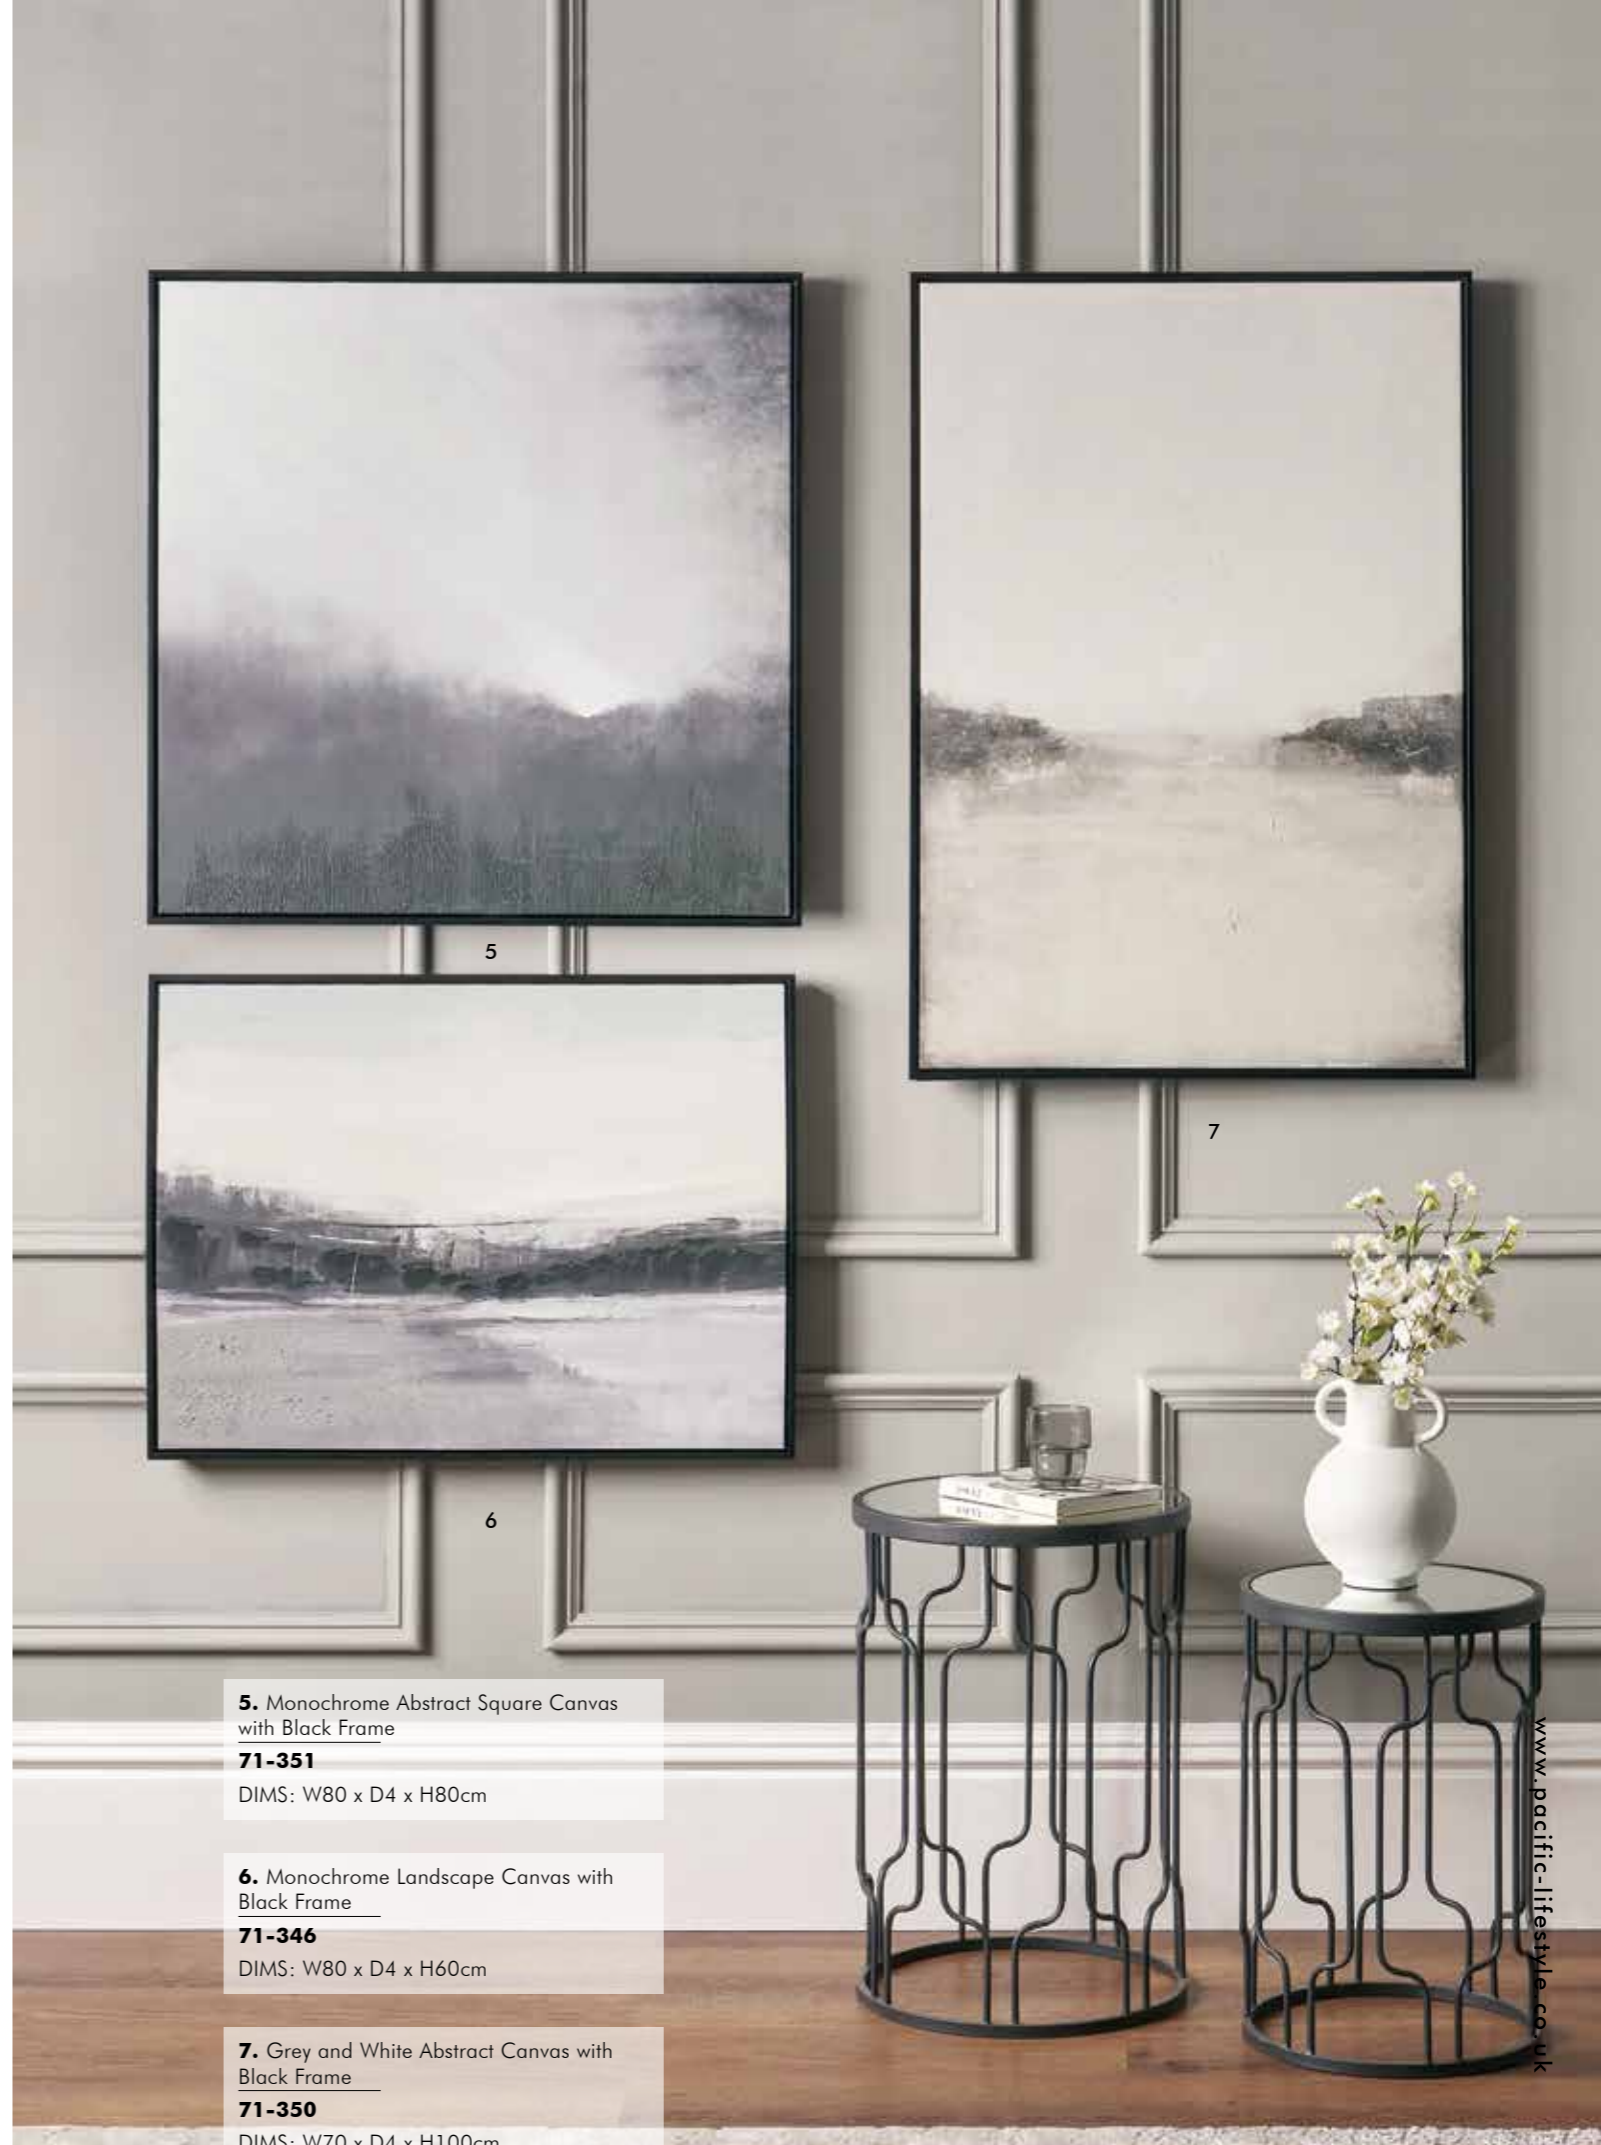

5. Monochrome Abstract Square Canvas with Black Frame
71-351
DIMS: W80 x D4 x H80cm

6. Monochrome Landscape Canvas with Black Frame
71-346
DIMS: W80 x D4 x H60cm

7. Grey and White Abstract Canvas with Black Frame
71-350
DIMS: W70 x D4 x H100cm