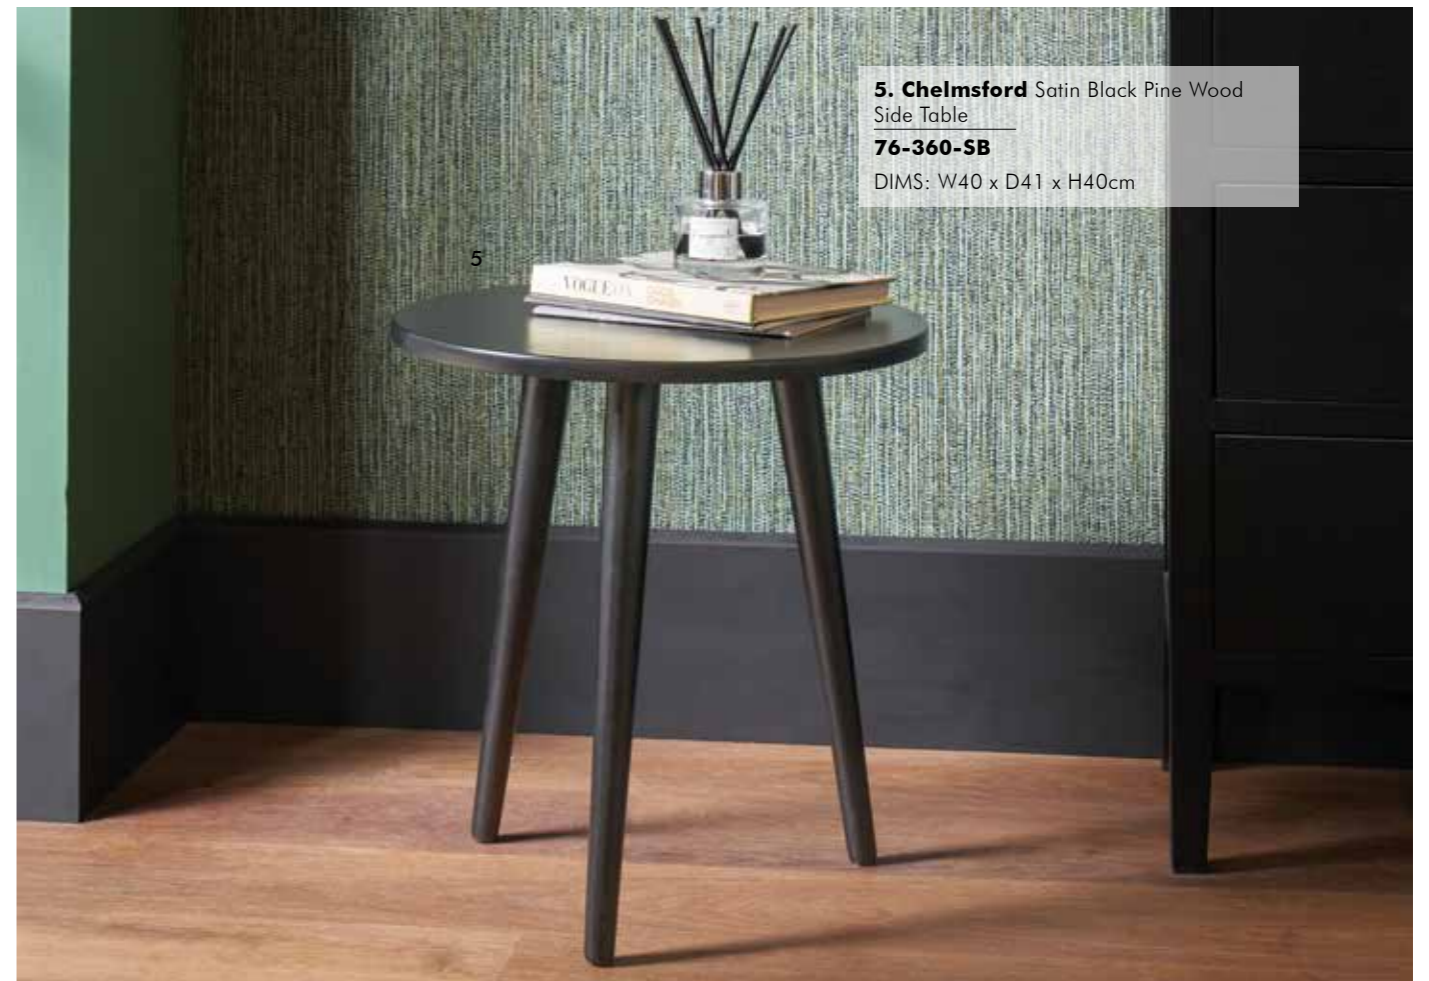

5. Chelmsford Satin Black Pine Wood Side Table
76-360-SB
DIMS: W40 x D41 x H40cm