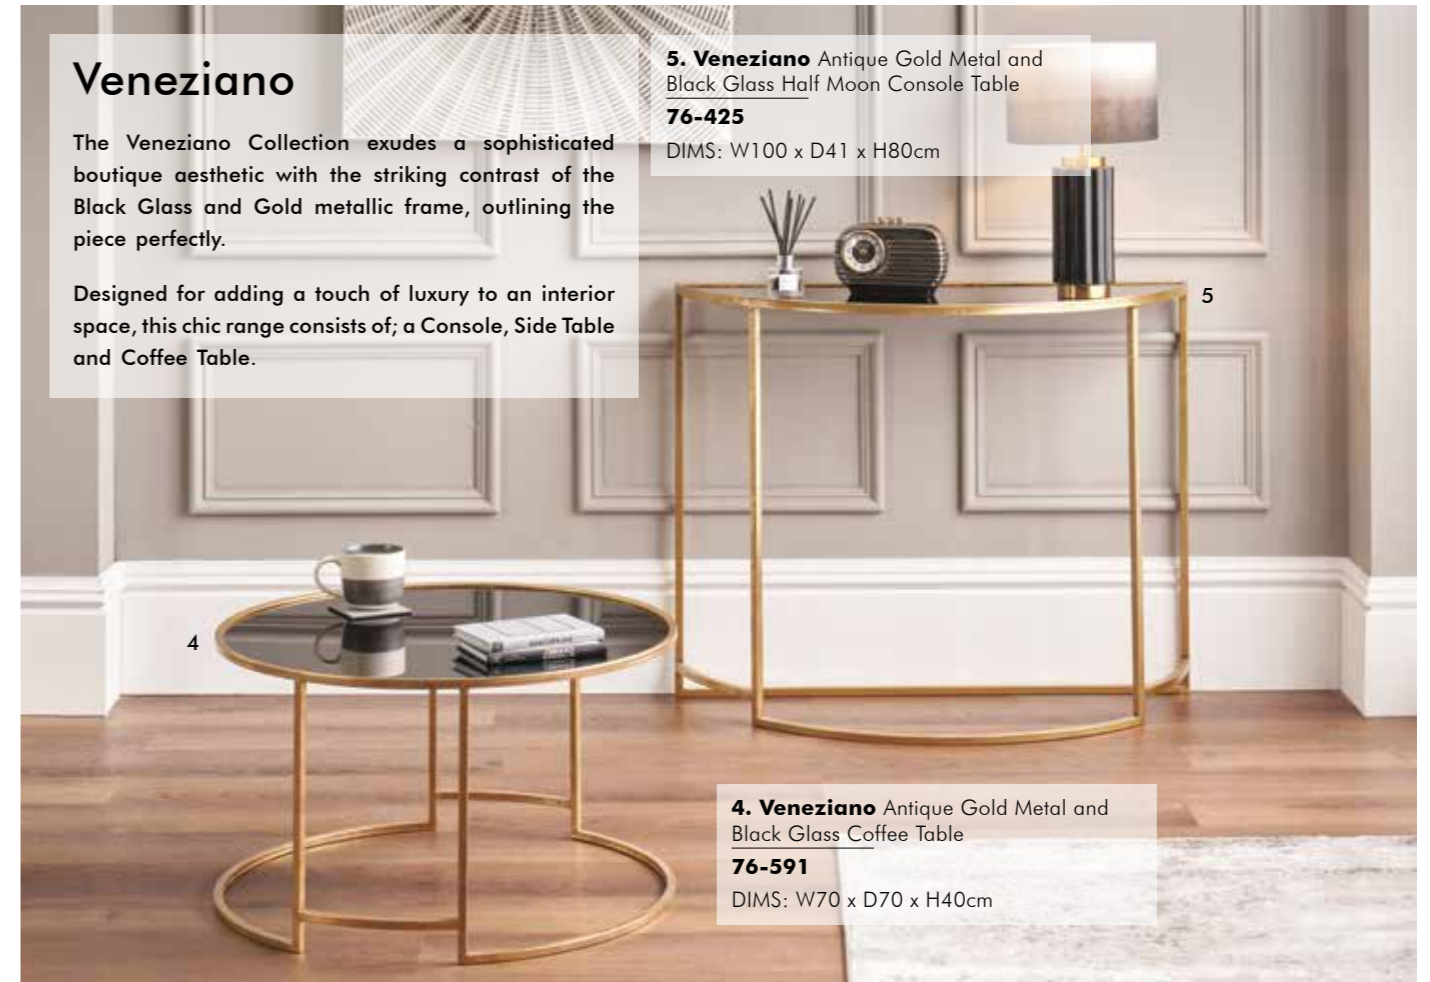

Designed for adding a touch of luxury to an interior space, this chic range consists of; a Console, Side Table and Coffee Table.

5. Veneziano Antique Gold Metal and Black Glass Half Moon Console Table

76-425

DIMS: W100 x D41 x H80cm

5

4. Veneziano Antique Gold Metal and Black Glass Coffee Table

76-591

DIMS: W70 x D70 x H40cm

4

3. Franklin Gold Cast and Black Metal Supper Side Table

76-603