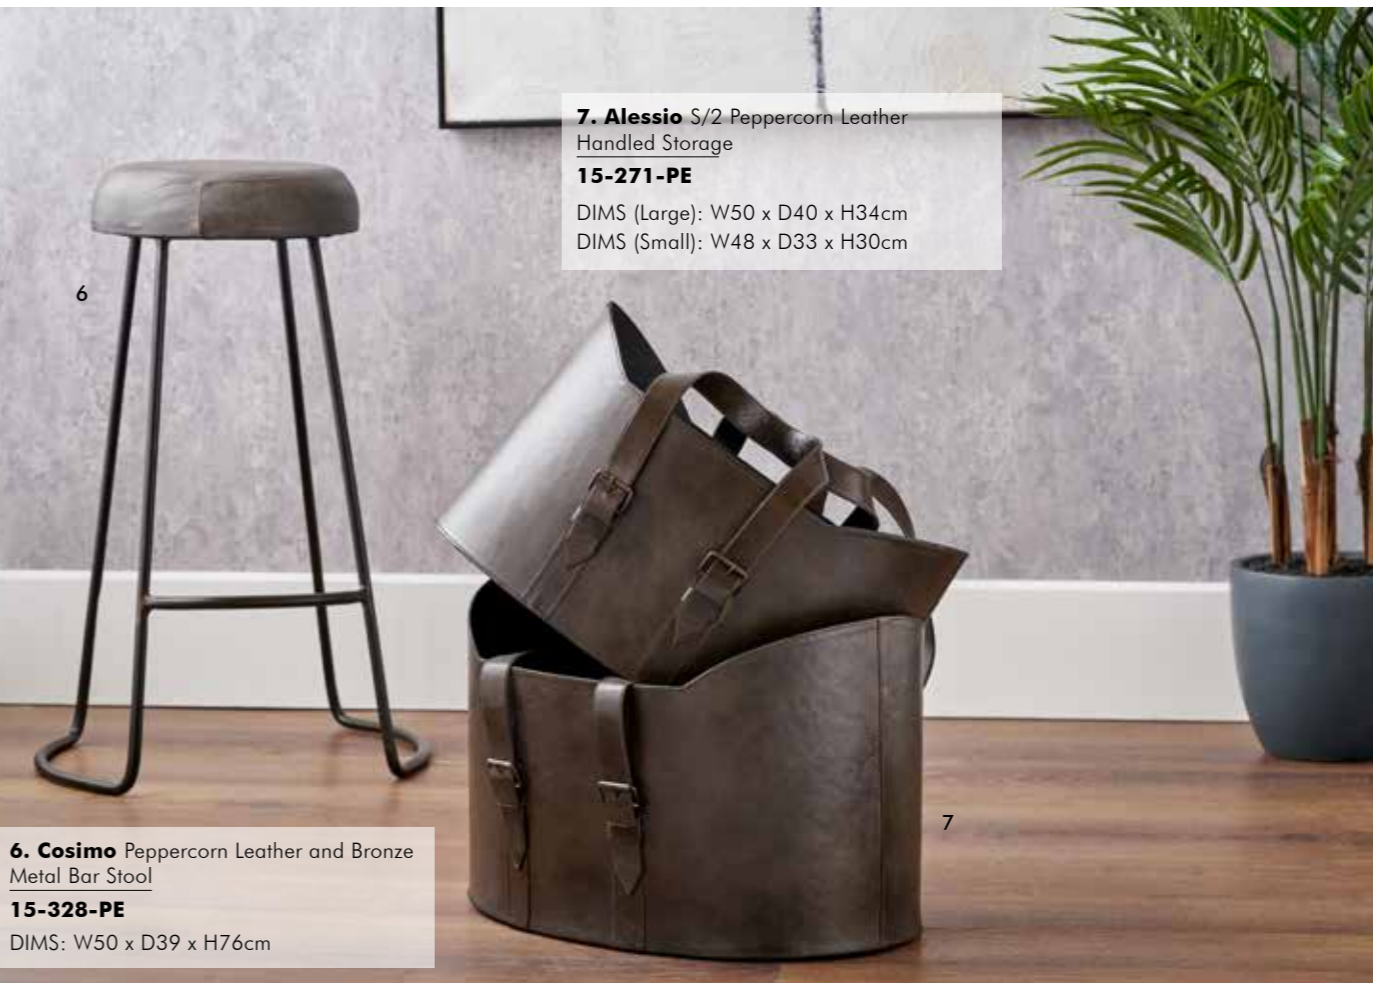

7. Alessio S/2 Peppercorn Leather Handled Storage

15-271-PE

DIMS (Large): W50 x D40 x H34cm
DIMS (Small): W48 x D33 x H30cm

6. Cosimo Peppercorn Leather and Bronze Metal Bar Stool

15-328-PE

DIMS: W50 x D39 x H76cm