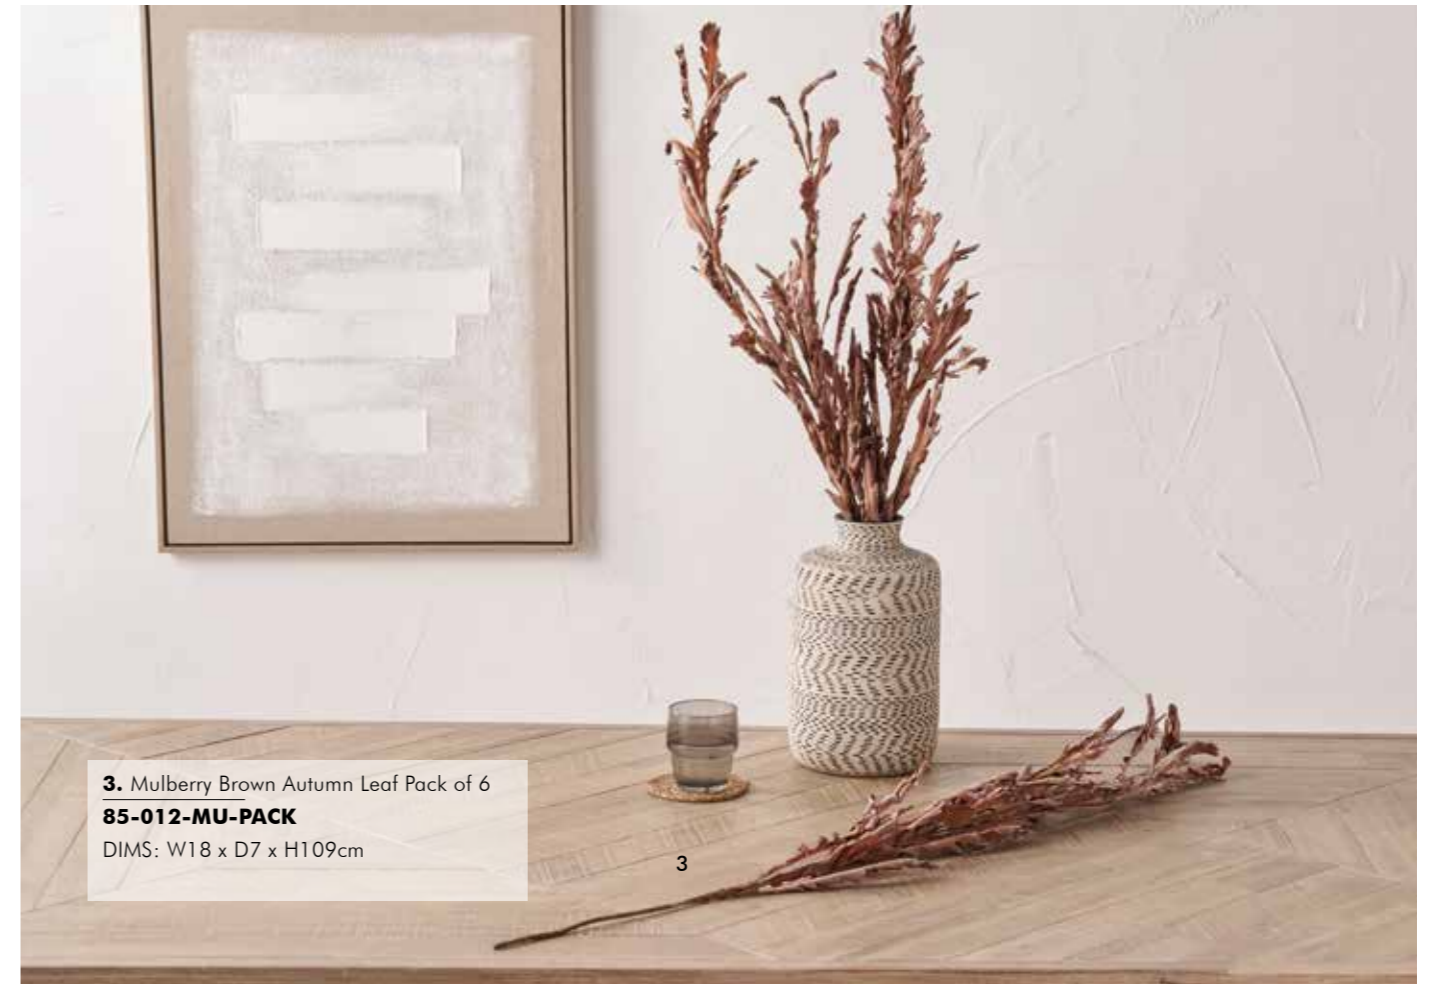

2

4. Mulberry Brown Foxtail Hand-Tied 3 Stem Bundle Pack of 6
85-009-MU-PACK
 DIMS: W16 x D7 x H63cm

4

1. Mulberry Brown Protea Pack of 6
85-010-MU-PACK
DIMS: H71cm

1

3. Mulberry Brown Autumn Leaf Pack of 6
85-012-MU-PACK
DIMS: W18 x D7 x H109cm