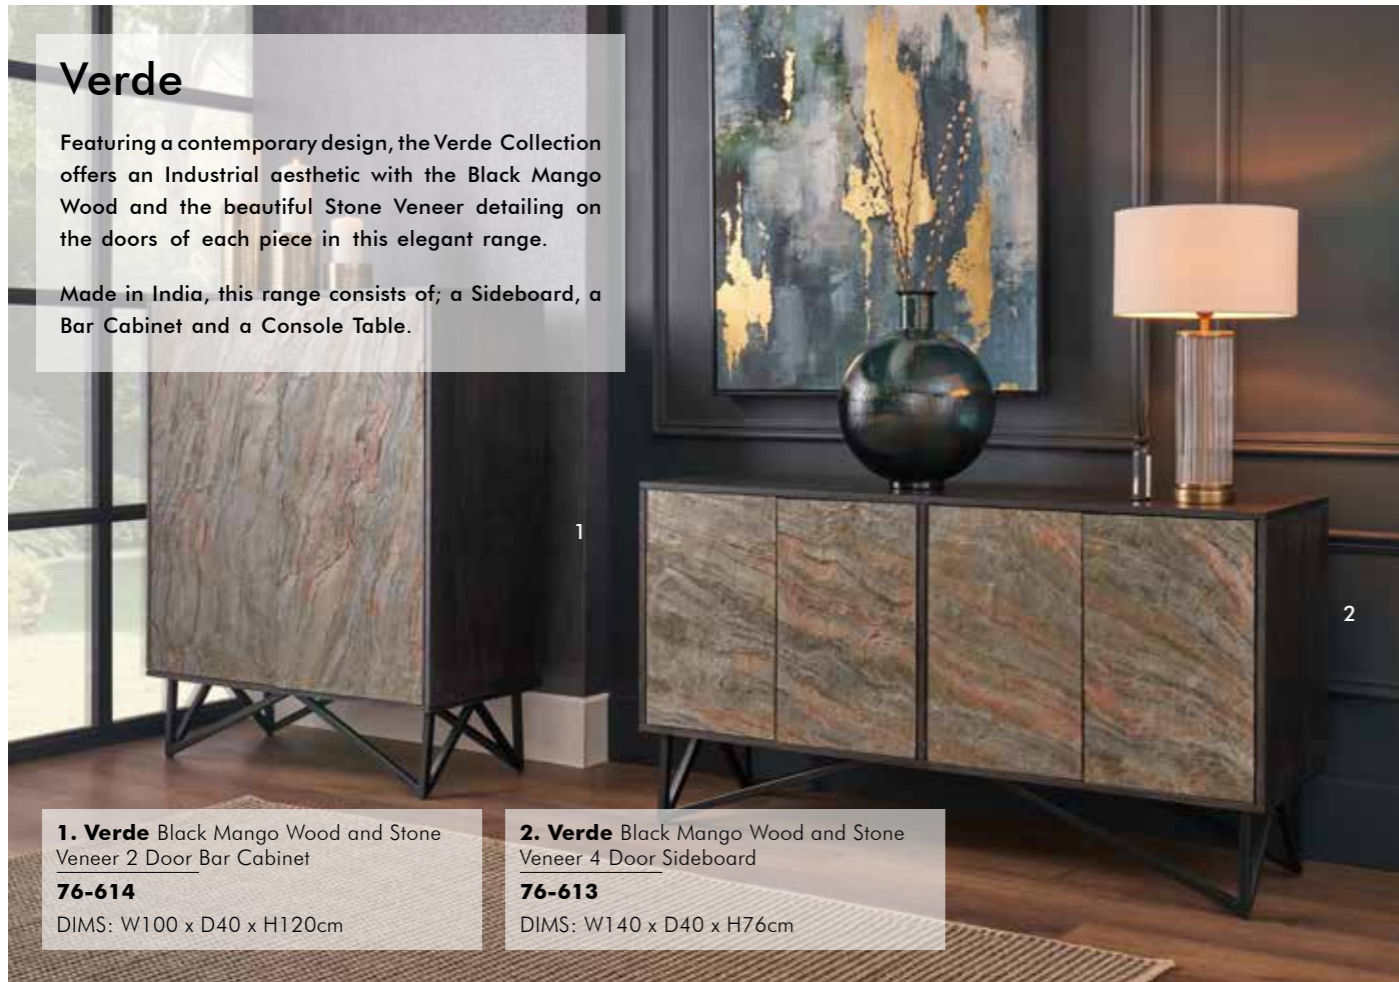

Verde

Featuring a contemporary design, the Verde Collection offers an Industrial aesthetic with the Black Mango Wood and the beautiful Stone Veneer detailing on the doors of each piece in this elegant range.

Made in India, this range consists of; a Sideboard, a Bar Cabinet and a Console Table.

1. Verde Black Mango Wood and Stone Veneer 2 Door Bar Cabinet
76-614
DIMS: W100 x D40 x H120cm

2. Verde Black Mango Wood and Stone Veneer 4 Door Sideboard
76-613
DIMS: W140 x D40 x H76cm

Khao

The Khao Collection is made in India from solid Mango Wood in a Light Grey finish, exuding neutral hues and a melange of coastal and Scandinavian aesthetics.

This gorgeous collection features a beautifully finished carved ridge design, providing a contemporary look. The range consists of; a Shelf Unit, a Sideboard and a Console Table.