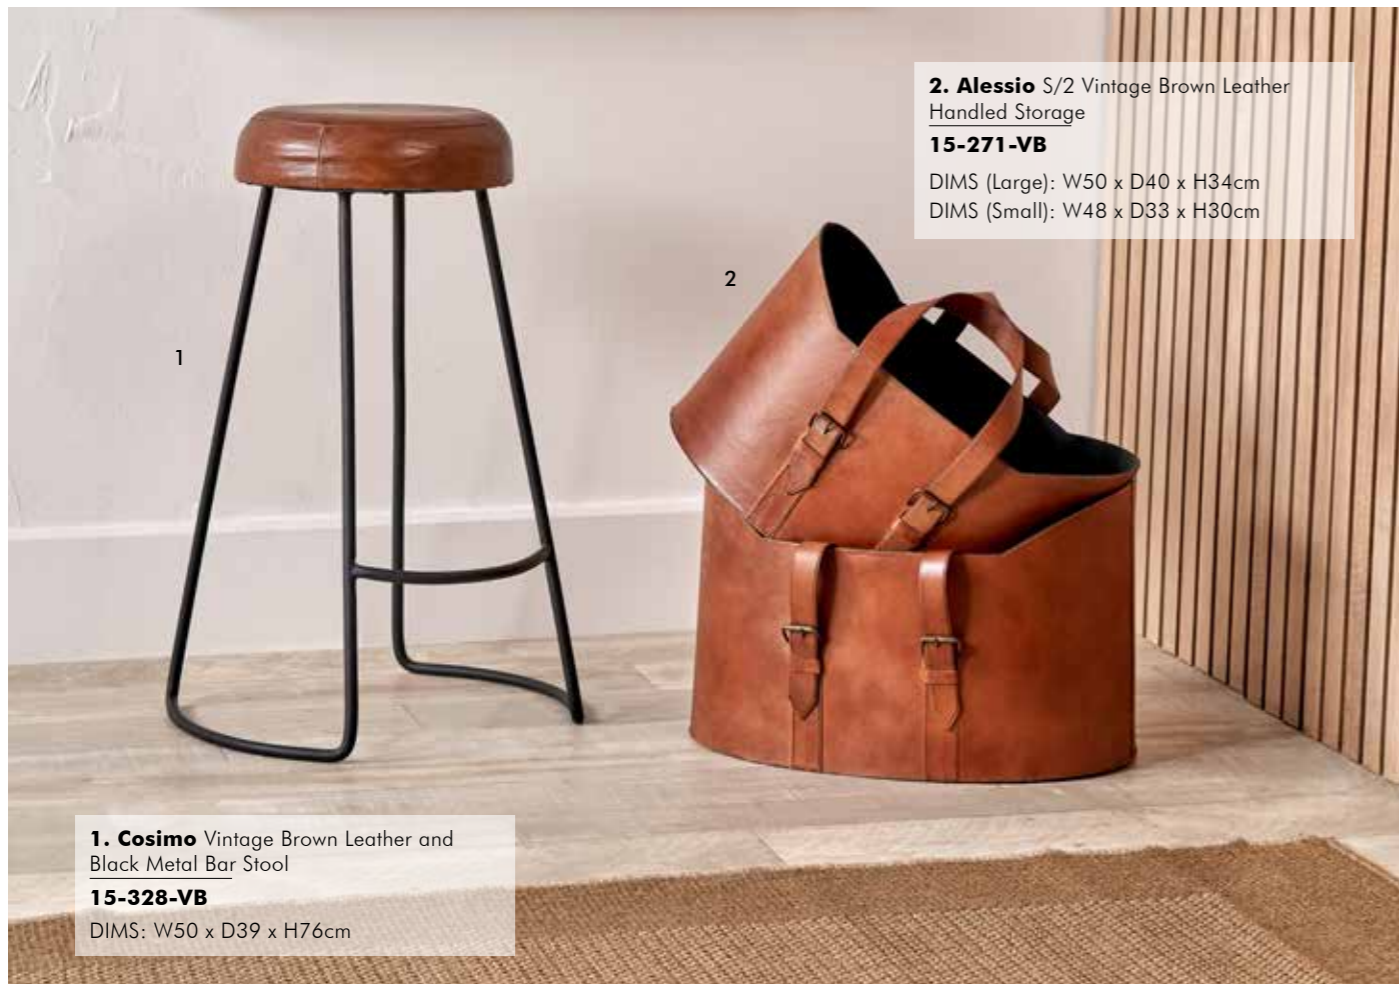

1. Cosimo Vintage Brown Leather and Black Metal Bar Stool
15-328-VB
DIMS: W50 x D39 x H76cm

2. Alessio S/2 Vintage Brown Leather Handled Storage
15-271-VB
DIMS (Large): W50 x D40 x H34cm
DIMS (Small): W48 x D33 x H30cm