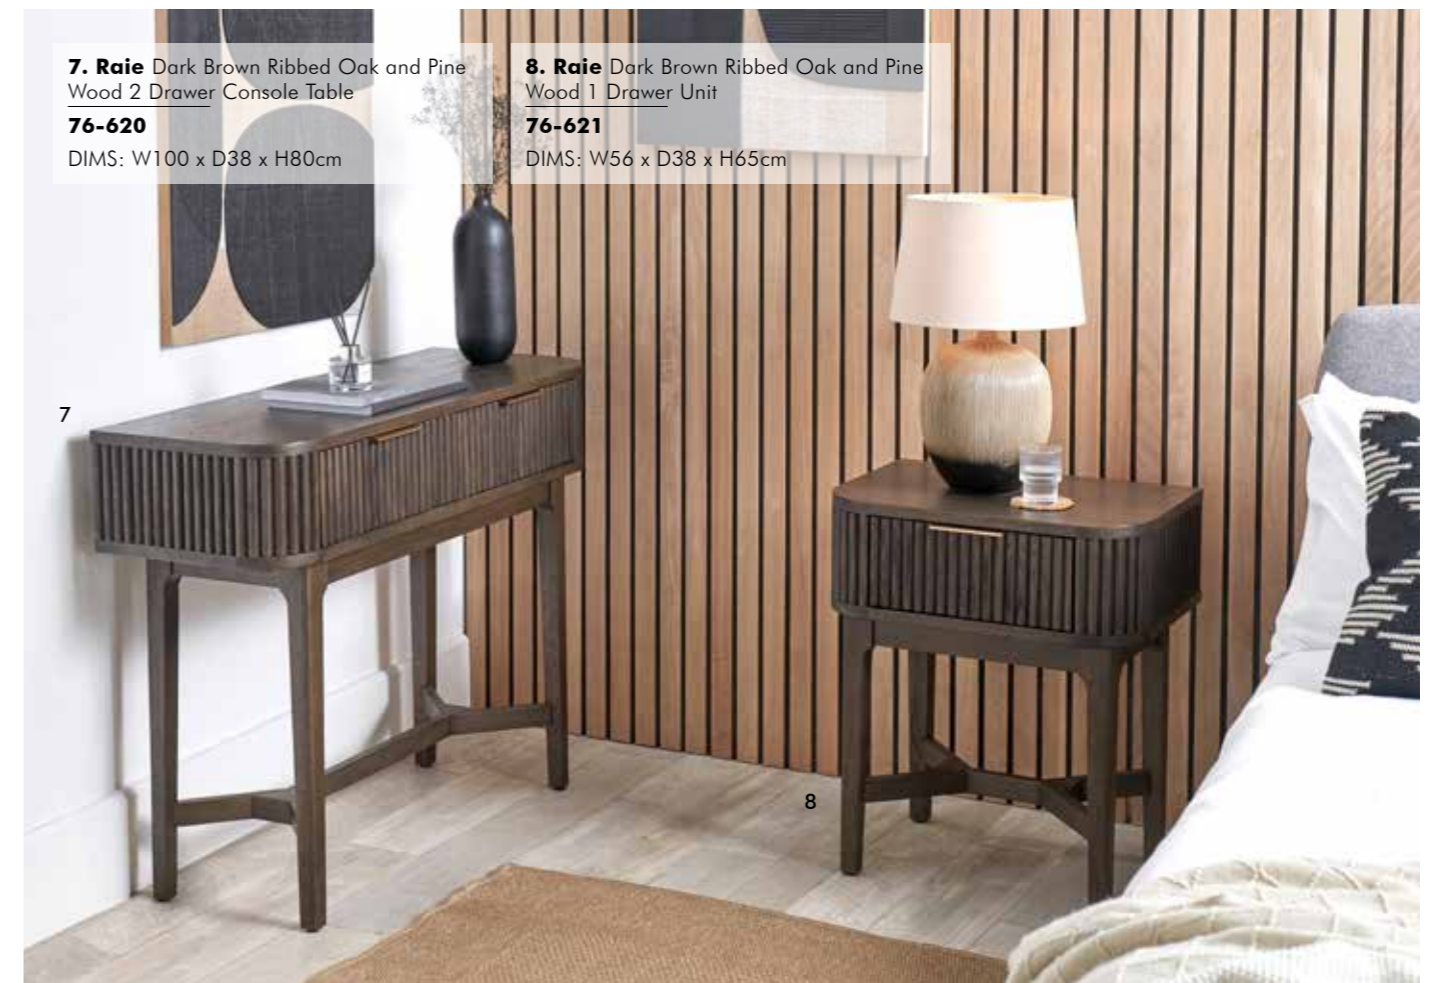

7. Raie Dark Brown Ribbed Oak and Pine Wood 2 Drawer Console Table

76-620

DIMS: W100 x D38 x H80cm

8. Raie Dark Brown Ribbed Oak and Pine Wood 1 Drawer Unit

76-621

DIMS: W56 x D38 x H65cm