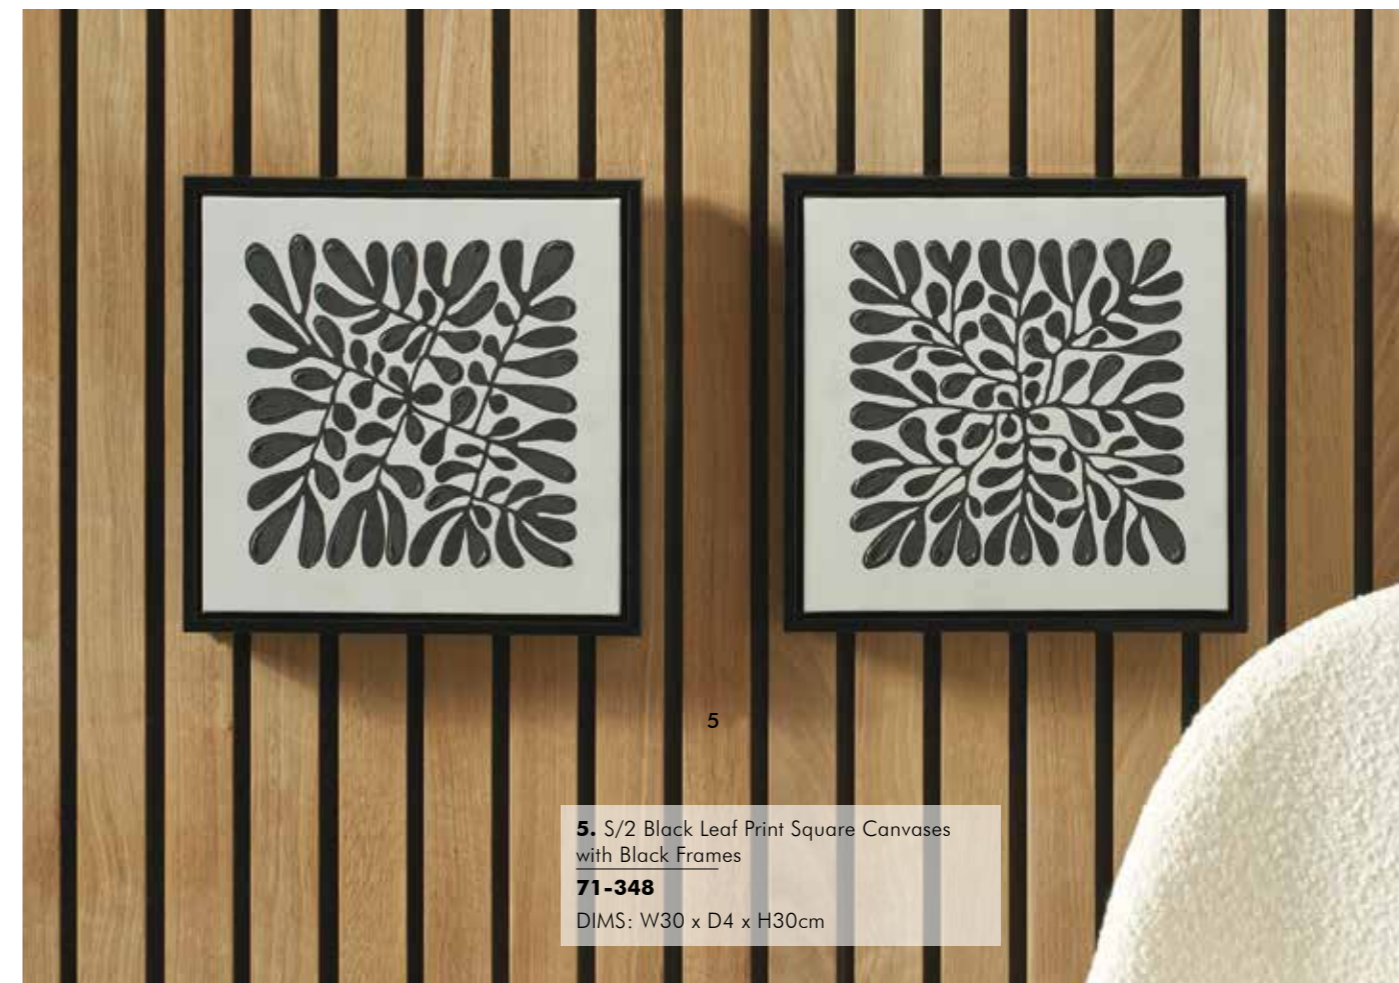

1. Natural and Black Canvas with Ovals Design and Black Frame

71-353

DIMS: W60 x D3 x H80cm

2. Natural Canvas with Black Stripe Pattern and Black Frame

71-352

DIMS: W60 x D3 x H80cm

4. S/2 Black Leaf Print Canvases with Black Frames

71-343

DIMS: W40 x D4 x H60cm

3. S/2 Black Squiggle Print Canvases with Black Frames

71-344

DIMS: W40 x D4 x H60cm

5. S/2 Black Leaf Print Square Canvases with Black Frames

71-348

DIMS: W30 x D4 x H30cm

1. White and Gold Metal Sunburst Wall Art
71-339
 DIMS: W100 x D3 x H100cm

2. Light Grey and Gold Metal Starburst Wall Art
71-341
 DIMS: W75 x D3 x H75cm

3. Antique White and Gold Textured Metal Wall Art
71-333
 DIMS: W100 x D3 x H100cm