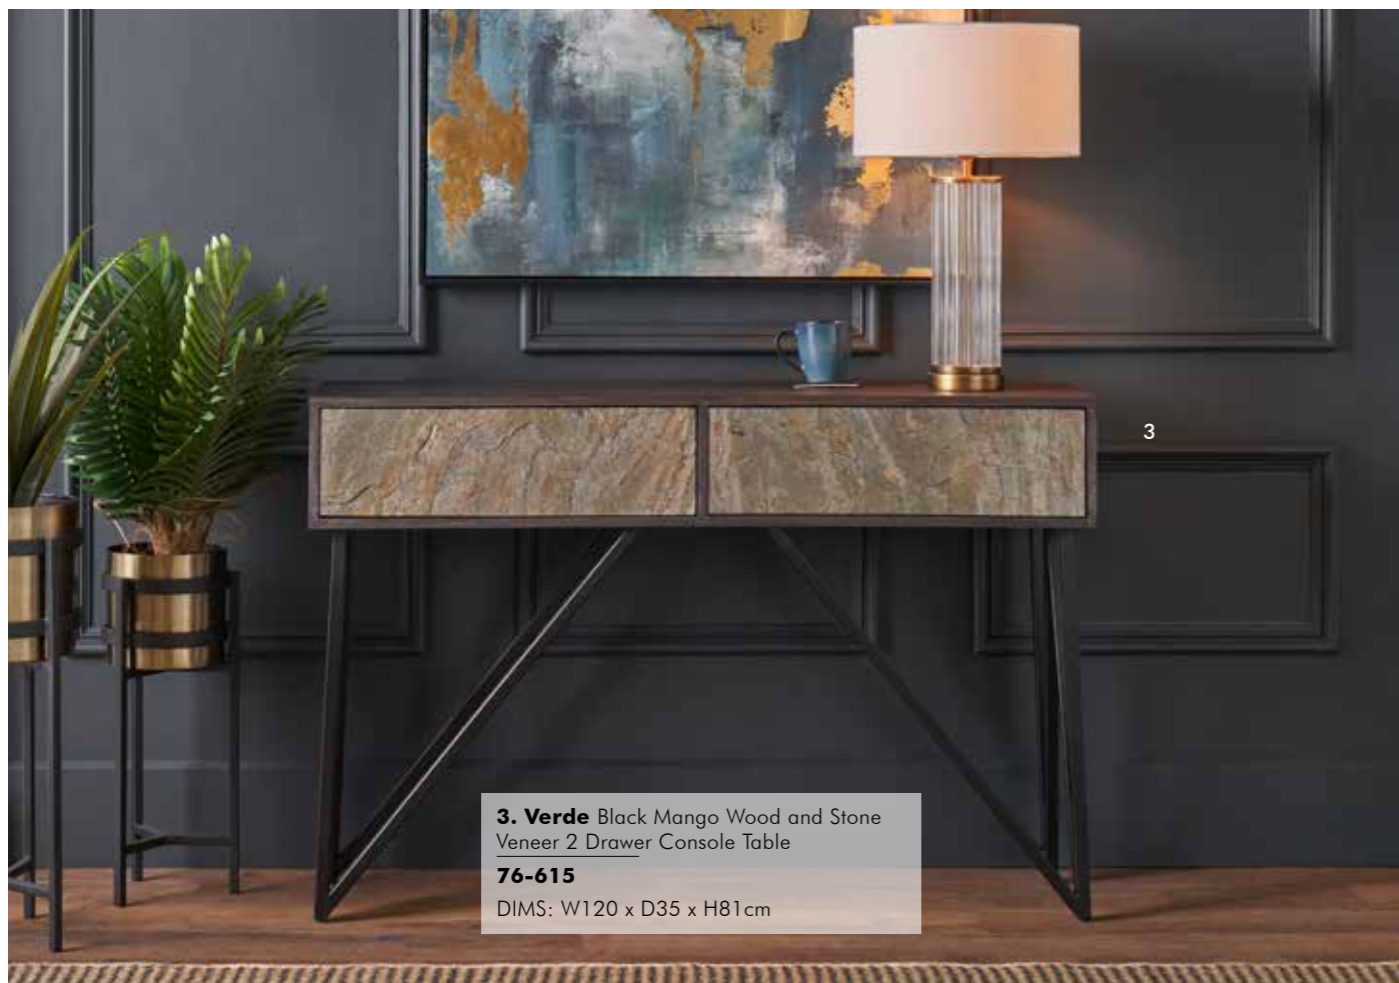

3. Verde Black Mango Wood and Stone Veneer 2 Drawer Console Table
76-615
DIMS: W120 x D35 x H81cm