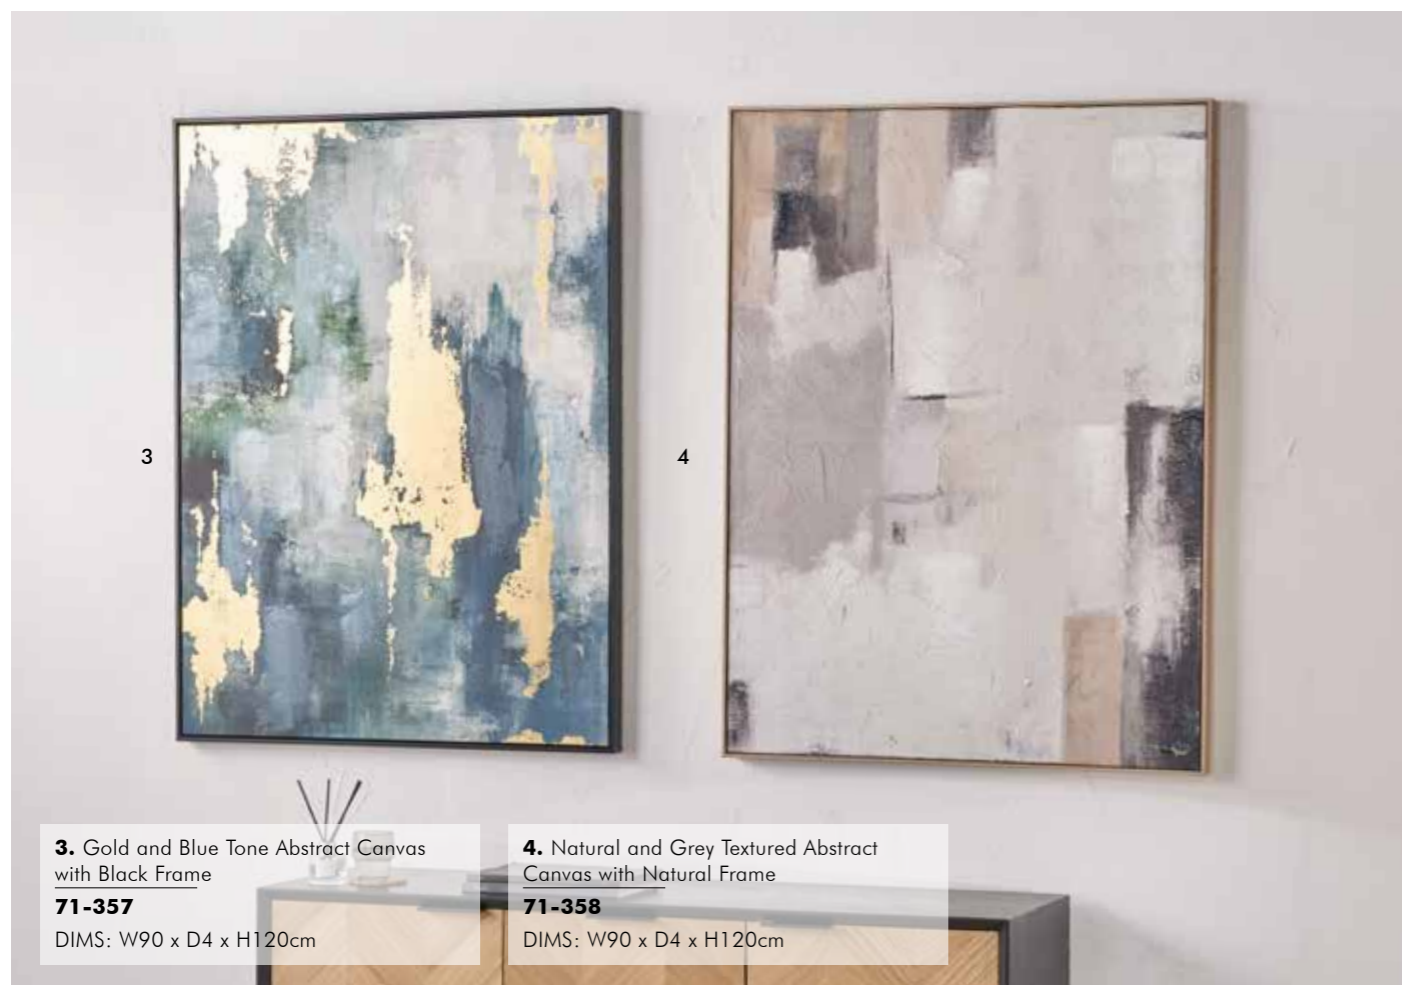

3. Gold and Blue Tone Abstract Canvas with Black Frame
71-357
DIMS: W90 x D4 x H120cm

4. Natural and Grey Textured Abstract Canvas with Natural Frame
71-358
DIMS: W90 x D4 x H120cm