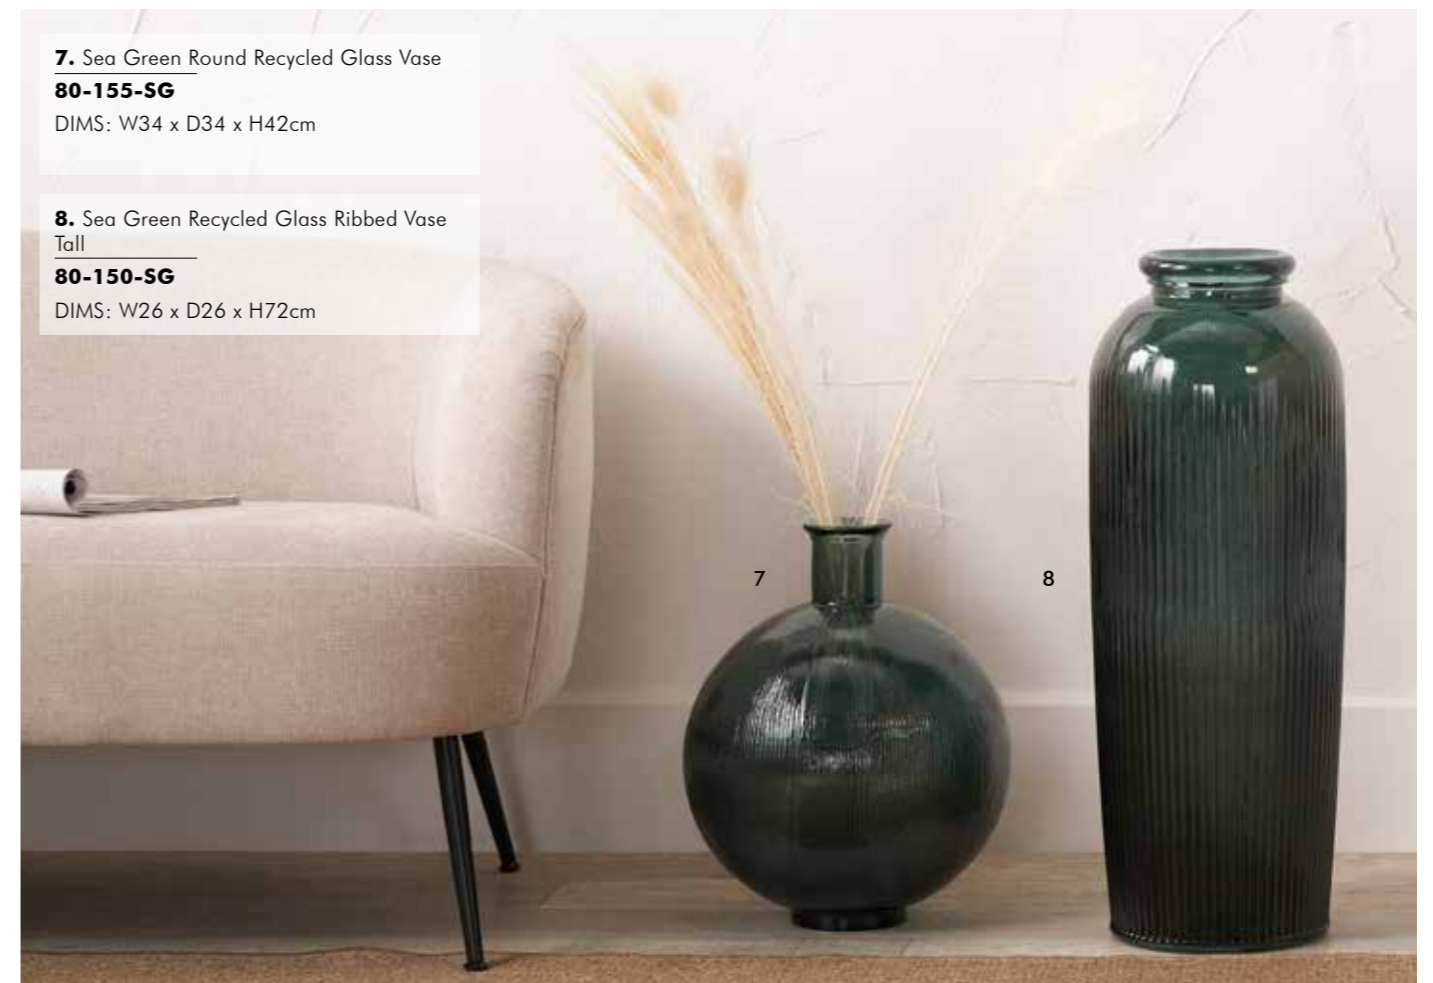

7. Sea Green Round Recycled Glass Vase

80-155-SG

DIMS: W34 x D34 x H42cm

8. Sea Green Recycled Glass Ribbed Vase Tall

80-150-SG

DIMS: W26 x D26 x H72cm