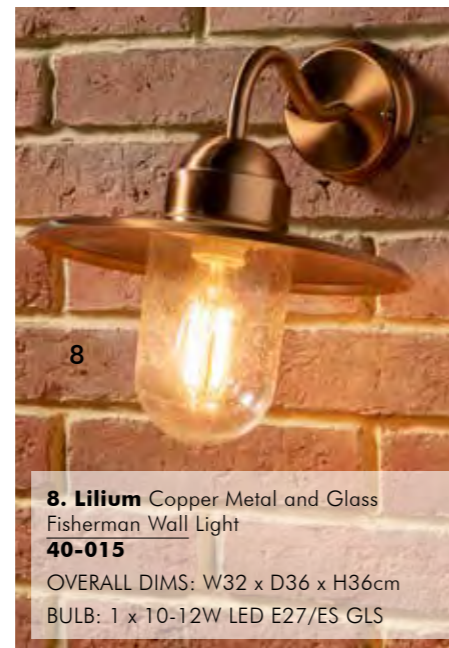

6. Lilium Taupe Metal and Glass Fisherman Wall Light
40-013
OVERALL DIMS: W32 x D36 x H36cm
BULB: 1 x 10-12W LED E27/ES GLS

13. Ball Outdoor Lamp
45cm
40-060
OVERALL DIMS: W45 x D45 x H42cm
BULB: n/a x 3W n/a n/a

14. Ball Outdoor Lamp
56cm
40-061
OVERALL DIMS: W56 x D56 x H52cm
BULB: x

15. Outdoor Cube Lamp
30cm
40-062
OVERALL DIMS: W30 x D30 x H29cm
BULB: x

7. Lilium Dark Grey Metal and Glass Fisherman Wall Light
40-014
OVERALL DIMS: W32 x D36 x H36cm
BULB: 1 x 10-12W LED E27/ES GLS