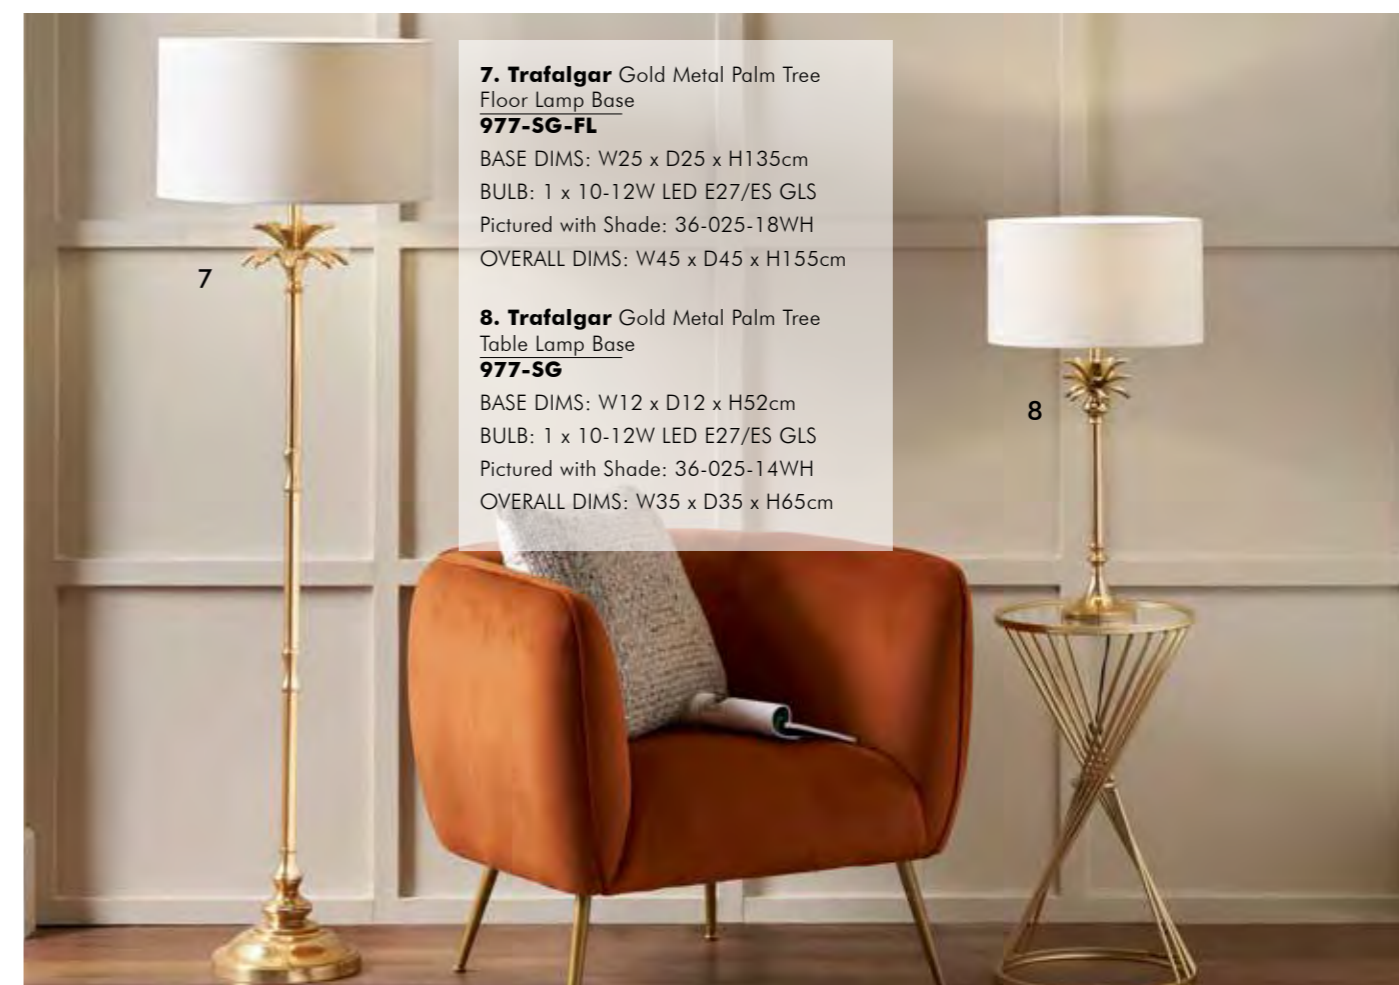

7. Trafalgar Gold Metal Palm Tree Floor Lamp Base
977-SG-FL

BASE DIMS: W25 x D25 x H135cm
BULB: 1 x 10-12W LED E27/ES GLS
Pictured with Shade: 36-025-18WH
OVERALL DIMS: W45 x D45 x H155cm

8. Trafalgar Gold Metal Palm Tree Table Lamp Base
977-SG

BASE DIMS: W12 x D12 x H52cm
BULB: 1 x 10-12W LED E27/ES GLS
Pictured with Shade: 36-025-14WH
OVERALL DIMS: W35 x D35 x H65cm