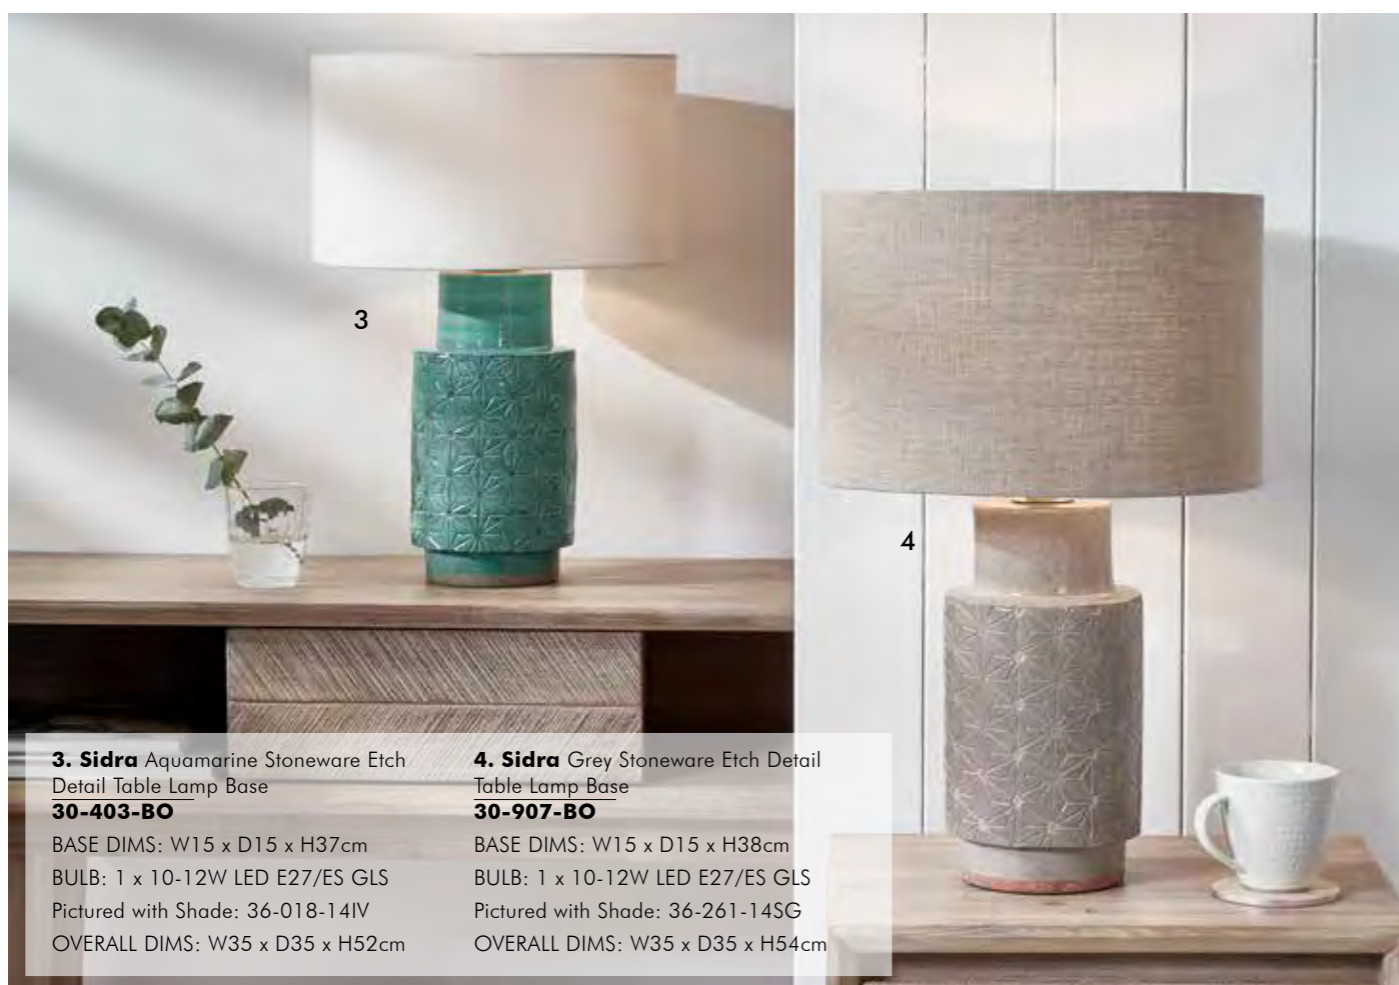

3. Sidra Aquamarine Stoneware Etch Detail Table Lamp Base
30-403-BO
BASE DIMS: W15 x D15 x H37cm
BULB: 1 x 10-12W LED E27/ES GLS
Pictured with Shade: 36-018-14IV
OVERALL DIMS: W35 x D35 x H52cm

4. Sidra Grey Stoneware Etch Detail Table Lamp Base
30-907-BO
BASE DIMS: W15 x D15 x H38cm
BULB: 1 x 10-12W LED E27/ES GLS
Pictured with Shade: 36-261-14SG
OVERALL DIMS: W35 x D35 x H54cm