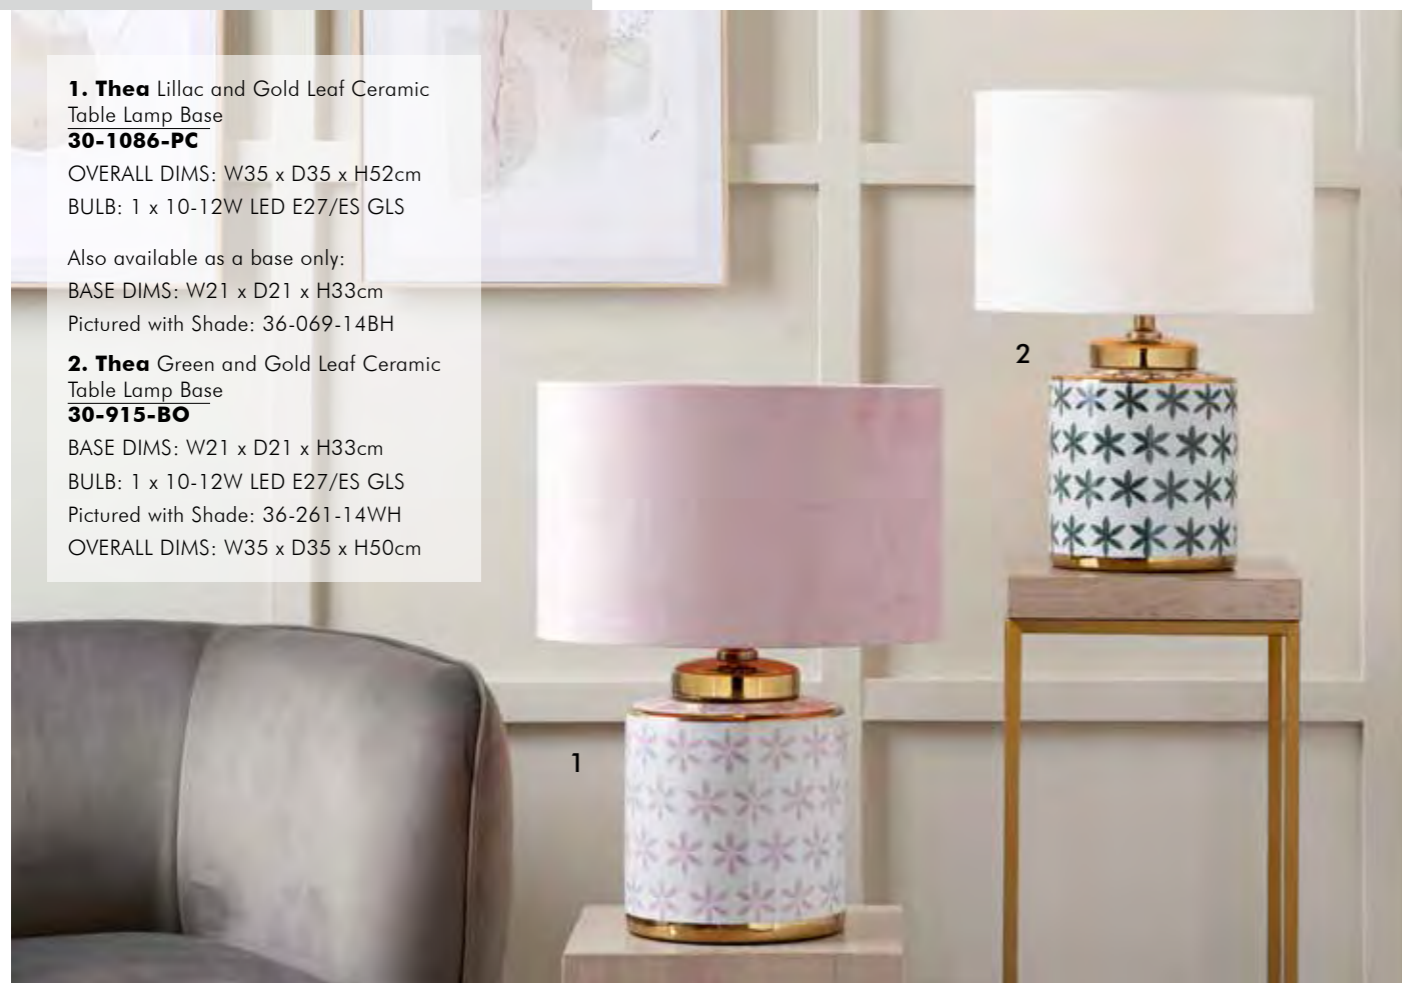

1. Thea Lillac and Gold Leaf Ceramic Table Lamp Base
30-1086-PC

OVERALL DIMS: W35 x D35 x H52cm
BULB: 1 x 10-12W LED E27/ES GLS

Also available as a base only:
BASE DIMS: W21 x D21 x H33cm
Pictured with Shade: 36-069-14BH

2. Thea Green and Gold Leaf Ceramic Table Lamp Base
30-915-BO

BASE DIMS: W21 x D21 x H33cm
BULB: 1 x 10-12W LED E27/ES GLS
Pictured with Shade: 36-261-14WH
OVERALL DIMS: W35 x D35 x H50cm

6. Mono Humbug Black and White Tall Table Lamp Base
30-674-BO

BASE DIMS: W23 x D23 x H43cm
BULB: 1 x 10-12W LED E27/ES GLS
Pictured with Shade: 36-068-16BK
OVERALL DIMS: W40 x D40 x H61cm

7. Mono Humbug Black and White Small Table Lamp Base
30-673-BO

BASE DIMS: W22 x D22 x H29cm
BULB: 1 x 10-12W LED E27/ES GLS
Pictured with Shade: 36-068-12BK
OVERALL DIMS: W30 x D30 x H42cm

3. Larisa Black Polka Dot Ceramic Table Lamp Base
30-1082-PC

OVERALL DIMS: W35 x D35 x H51cm
BULB: 1 x 10-12W LED E27/ES GLS

Also available as a base only:
BASE DIMS: W25 x D25 x H34cm
Pictured with Shade: 36-070-14WH

4. Priscilla Lilac Striped Ceramic Table Lamp Base
30-1083-BO

BASE DIMS: W19 x D19 x H33cm
BULB: 1 x 10-12W LED E27/ES GLS
Pictured with Shade: 36-025-12WH

OVERALL DIMS: W30 x D30 x H44cm