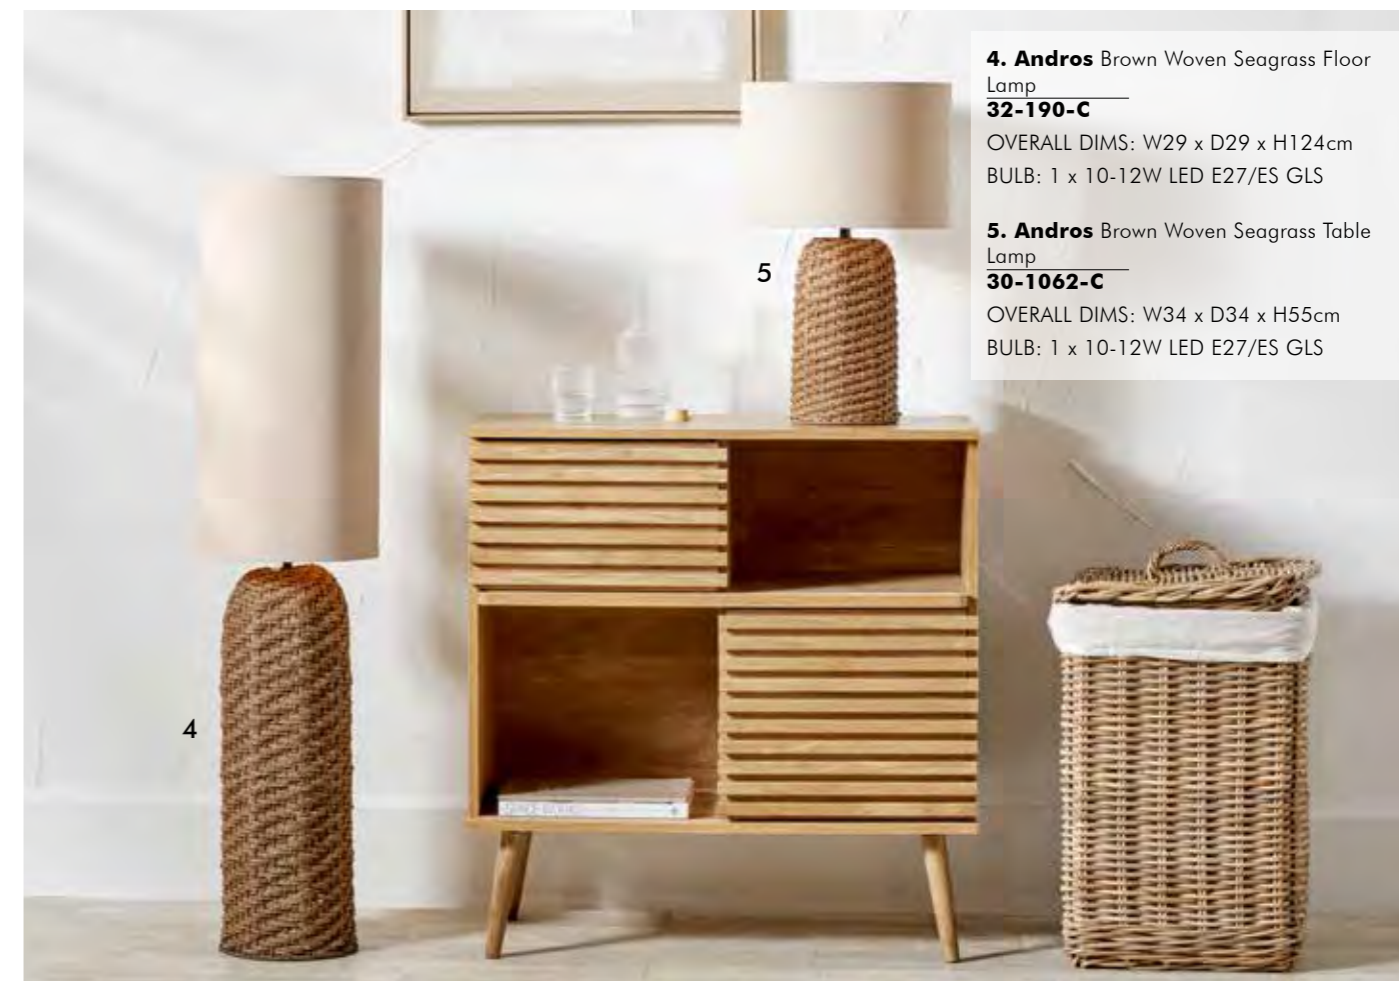

3. Raffles Large Rattan Cream Wash Pendant
35-404
PENDANT DIMS: W25 x D25 x H26cm
DROP: 94cm Max 40cm Min
BULB: 1 x 10-12W LED E27/ES GLS

1. Raffles Large Rattan Cream Wash Table Lamp Base
501-PC
OVERALL DIMS: W40 x D40 x H55cm
BULB: 1 x 10-12W LED E27/ES GLS

Also available as a base only:
BASE DIMS: W26 x D26 x H37cm
Pictured with Shade: 36-257-16CR

2. Raffles Small Rattan Cream Wash Table Lamp
500-C
OVERALL DIMS: W30 x D30 x H39cm
BULB: 1 x 10-12W LED E27/ES GLS

3

1

2

4. Andros Brown Woven Seagrass Floor Lamp
32-190-C
OVERALL DIMS: W29 x D29 x H124cm
BULB: 1 x 10-12W LED E27/ES GLS

5. Andros Brown Woven Seagrass Table Lamp
30-1062-C
OVERALL DIMS: W34 x D34 x H55cm
BULB: 1 x 10-12W LED E27/ES GLS

4

5