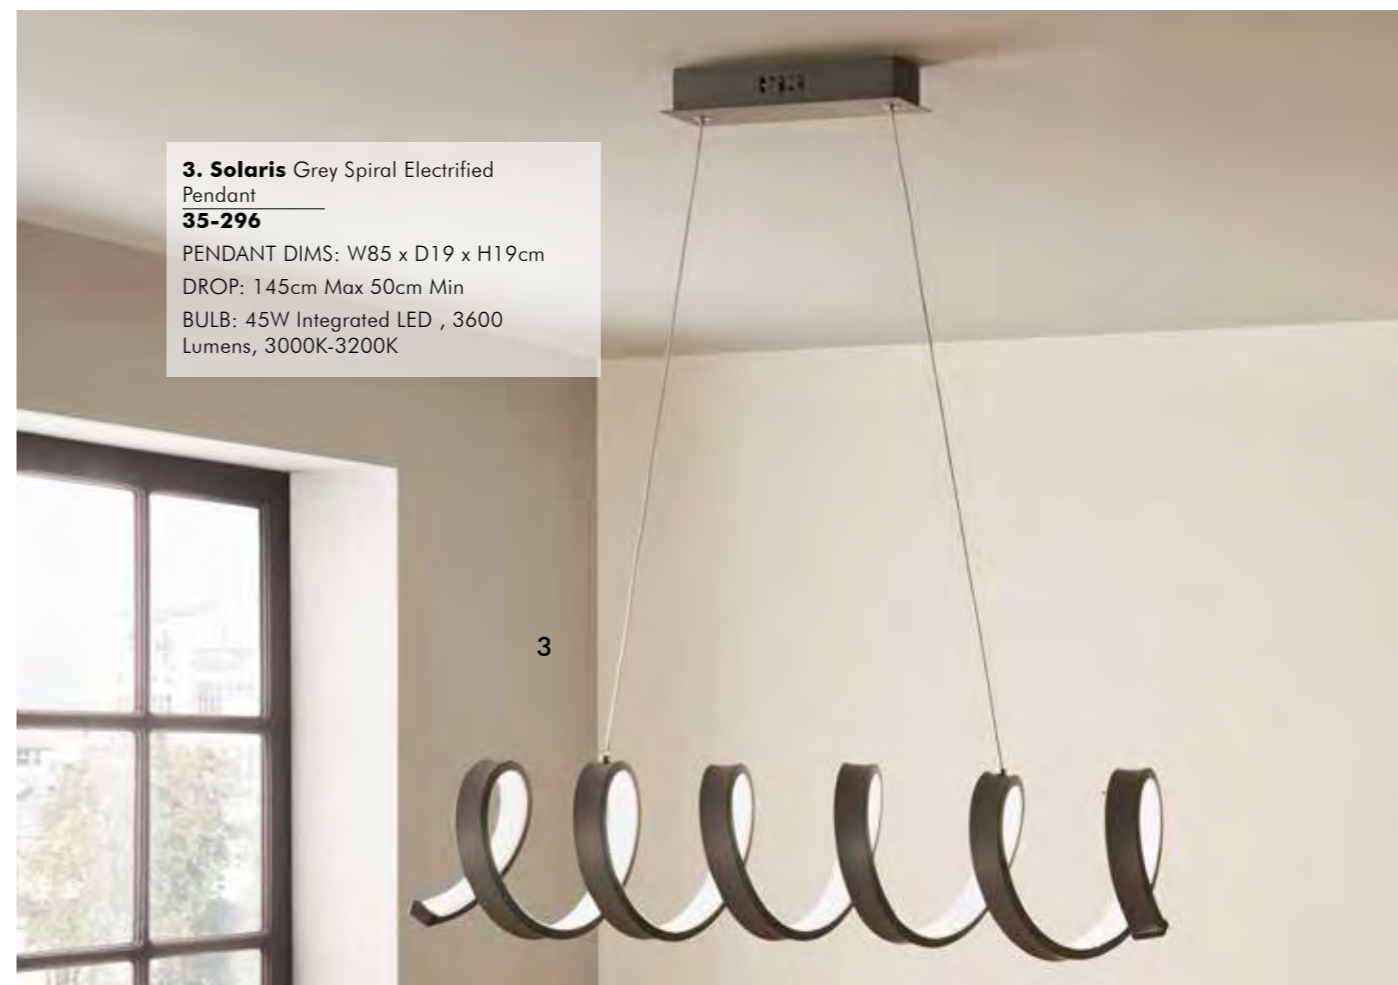

2. Sienna Gold Metal LED Ring Pendant
35-419
 PENDANT DIMS: W82 x D82 x H9cm
 DROP: 57cm Max 47cm Min
 BULB: 80W Integrated LED, 4000 Lumens, 3000K

3. Solaris Grey Spiral Electrified Pendant
35-296
 PENDANT DIMS: W85 x D19 x H19cm
 DROP: 145cm Max 50cm Min
 BULB: 45W Integrated LED, 3600 Lumens, 3000K-3200K