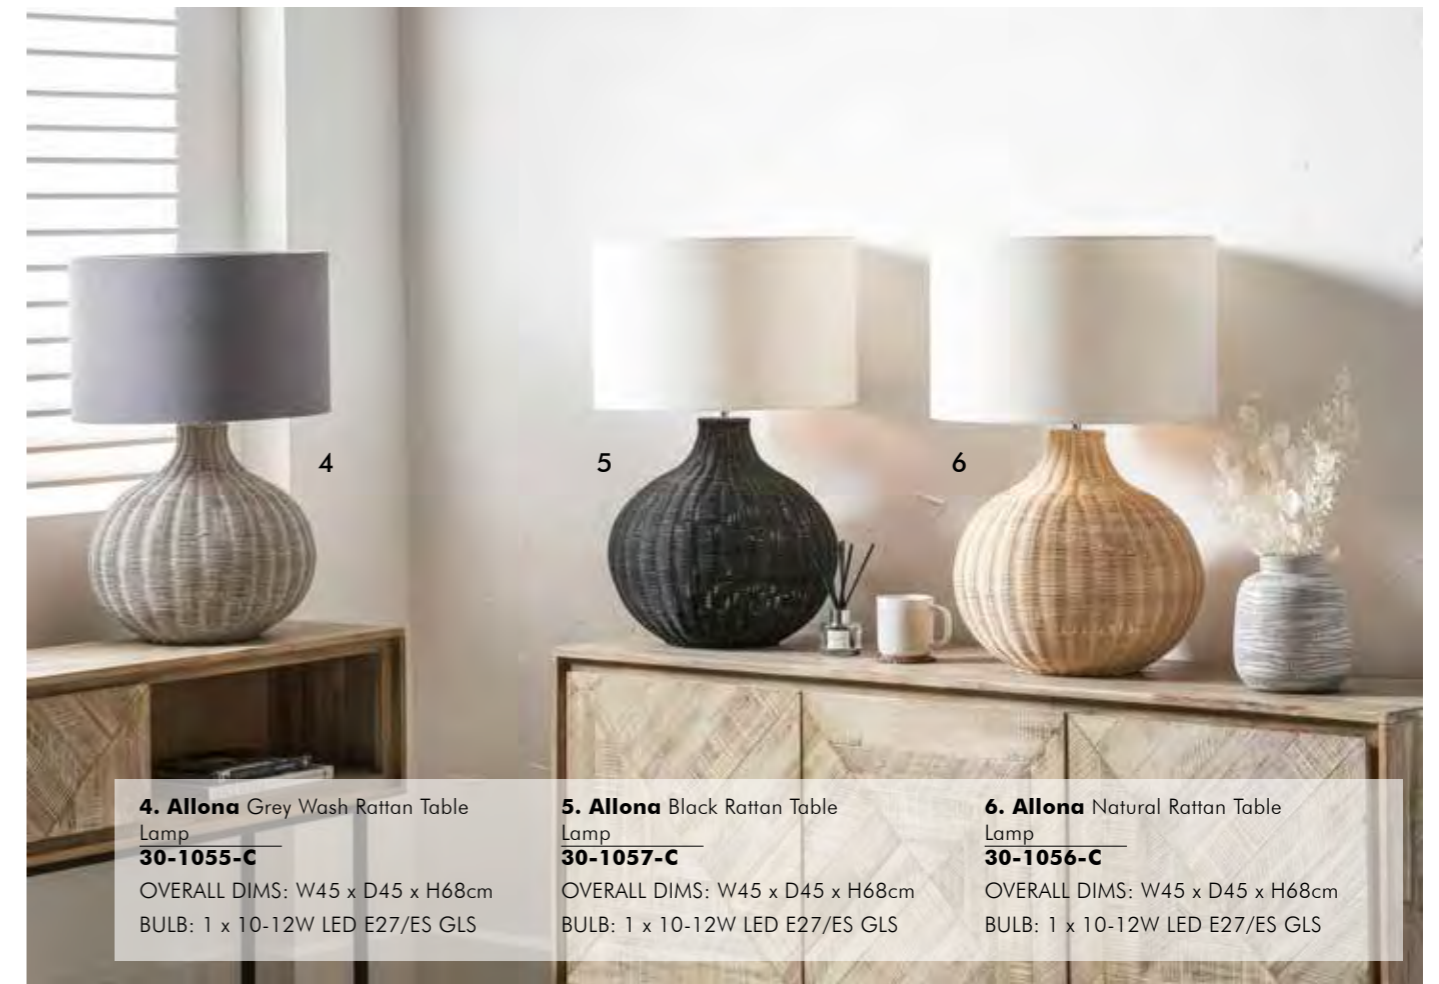

4

4. Allona Grey Wash Rattan Table Lamp
30-1055-C
OVERALL DIMS: W45 x D45 x H68cm
BULB: 1 x 10-12W LED E27/ES GLS

5

5. Allona Black Rattan Table Lamp
30-1057-C
OVERALL DIMS: W45 x D45 x H68cm
BULB: 1 x 10-12W LED E27/ES GLS

6

6. Allona Natural Rattan Table Lamp
30-1056-C
OVERALL DIMS: W45 x D45 x H68cm
BULB: 1 x 10-12W LED E27/ES GLS