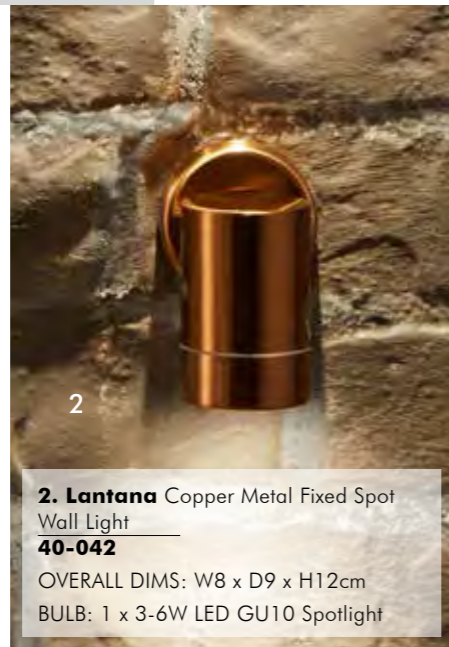

1. Lantana Copper Adjustable Directional Spot Light
40-043
OVERALL DIMS: W8 x D15 x H9cm
BULB: 1 x 3-6W LED GU10 Spotlight

2. Lantana Copper Metal Fixed Spot Wall Light
40-042
OVERALL DIMS: W8 x D9 x H12cm
BULB: 1 x 3-6W LED GU10 Spotlight