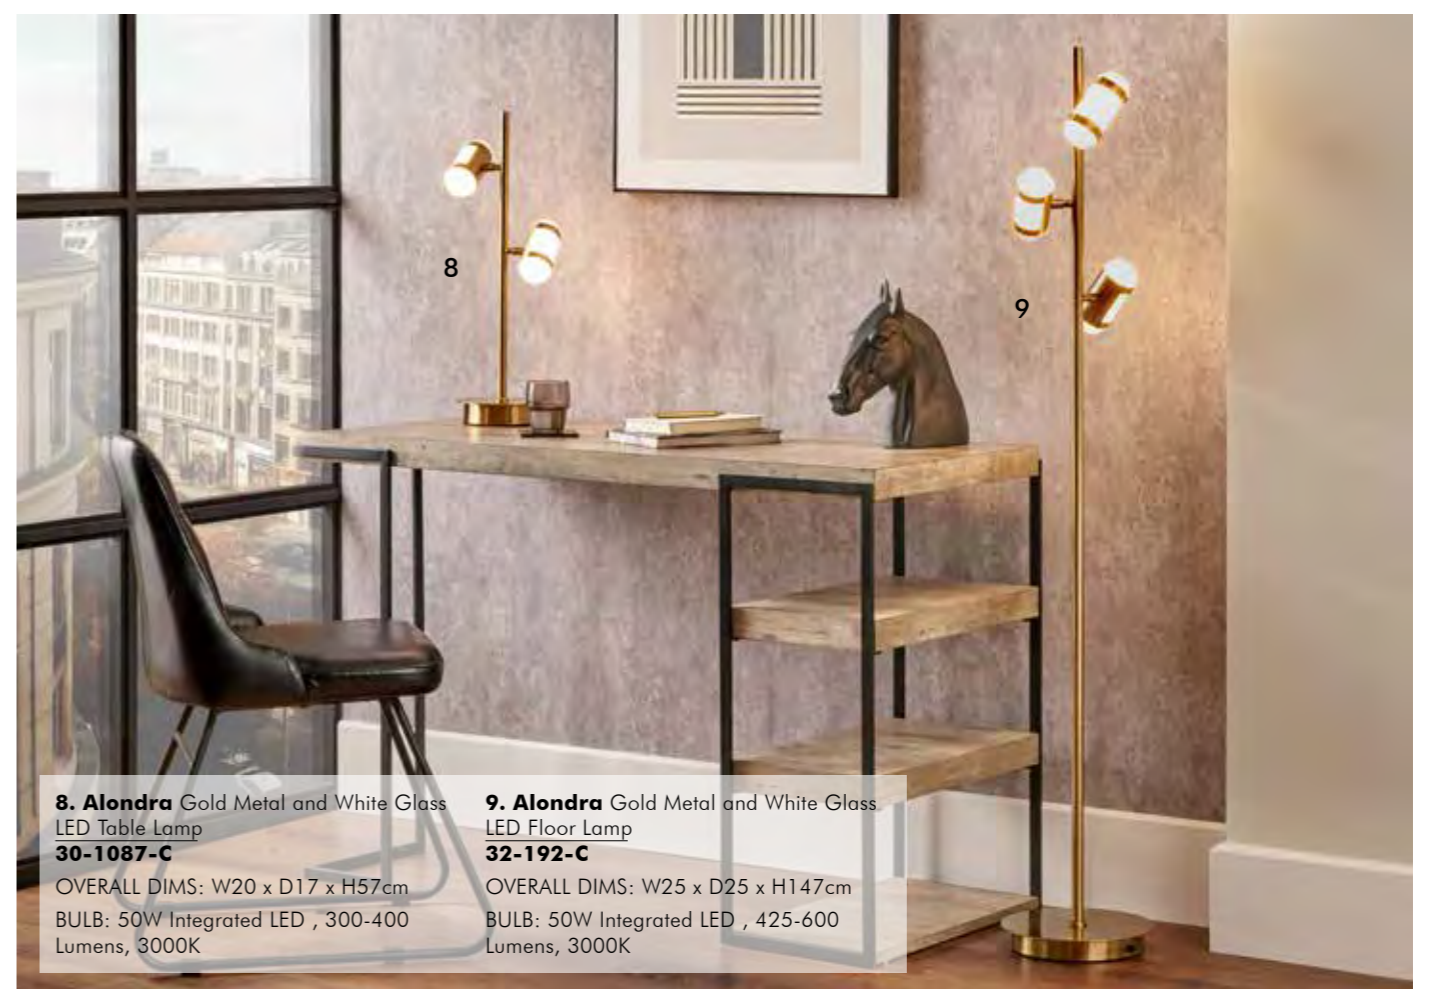

8. Alondra Gold Metal and White Glass LED Table Lamp
30-1087-C
OVERALL DIMS: W20 x D17 x H57cm
BULB: 50W Integrated LED , 300-400 Lumens, 3000K

9. Alondra Gold Metal and White Glass LED Floor Lamp
32-192-C
OVERALL DIMS: W25 x D25 x H147cm
BULB: 50W Integrated LED , 425-600 Lumens, 3000K