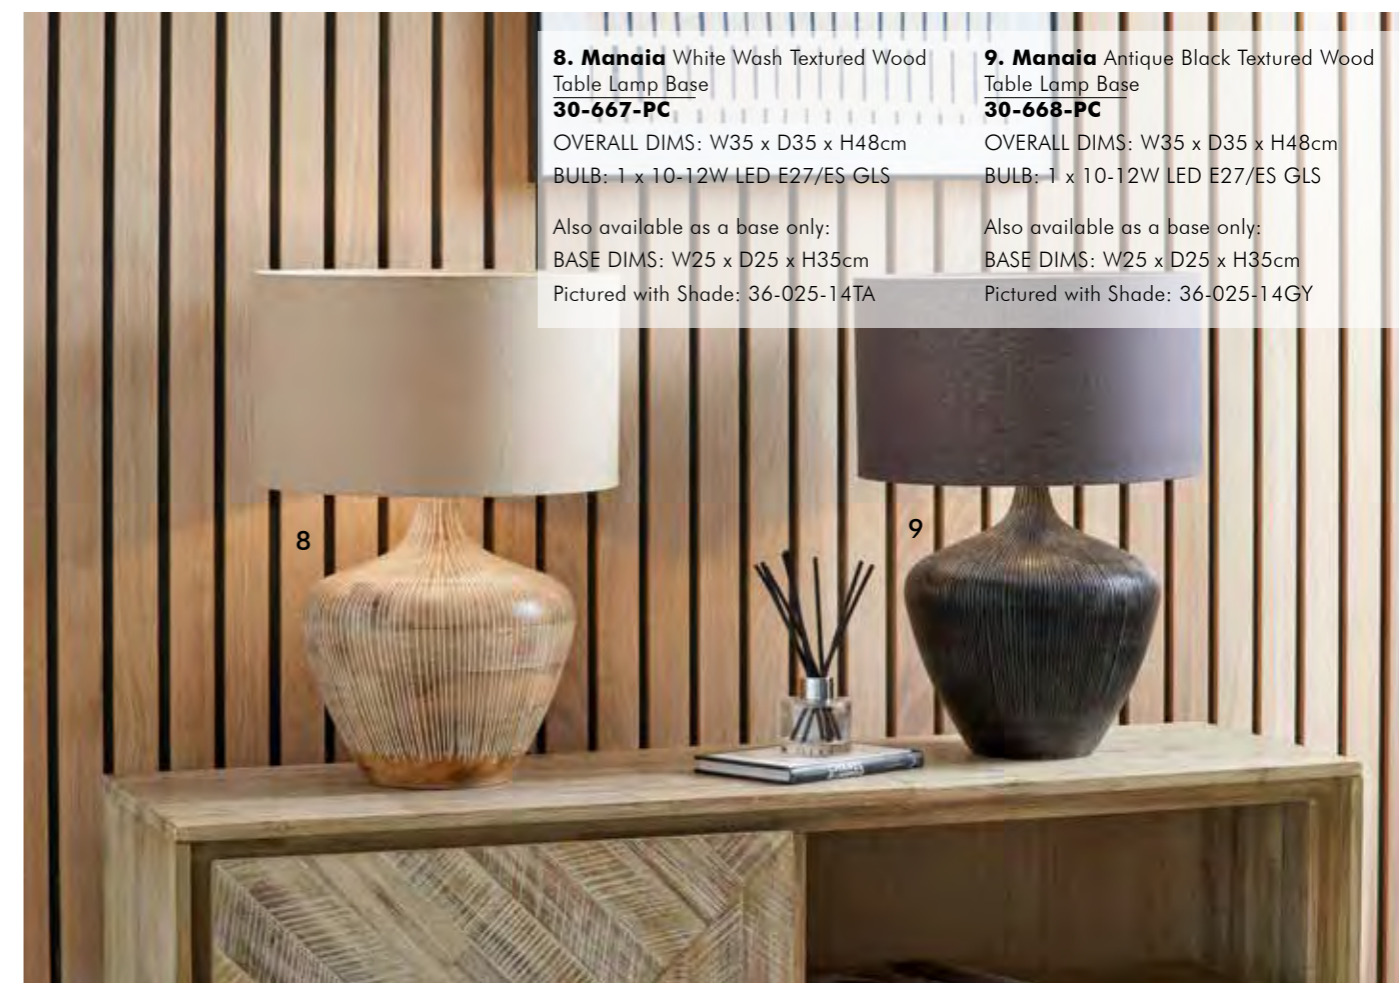

8. Mania White Wash Textured Wood Table Lamp Base
30-667-PC

OVERALL DIMS: W35 x D35 x H48cm
BULB: 1 x 10-12W LED E27/ES GLS

Also available as a base only:
BASE DIMS: W25 x D25 x H35cm
Pictured with Shade: 36-025-14TA

9. Mania Antique Black Textured Wood Table Lamp Base
30-668-PC

OVERALL DIMS: W35 x D35 x H48cm
BULB: 1 x 10-12W LED E27/ES GLS

Also available as a base only:
BASE DIMS: W25 x D25 x H35cm
Pictured with Shade: 36-025-14GY