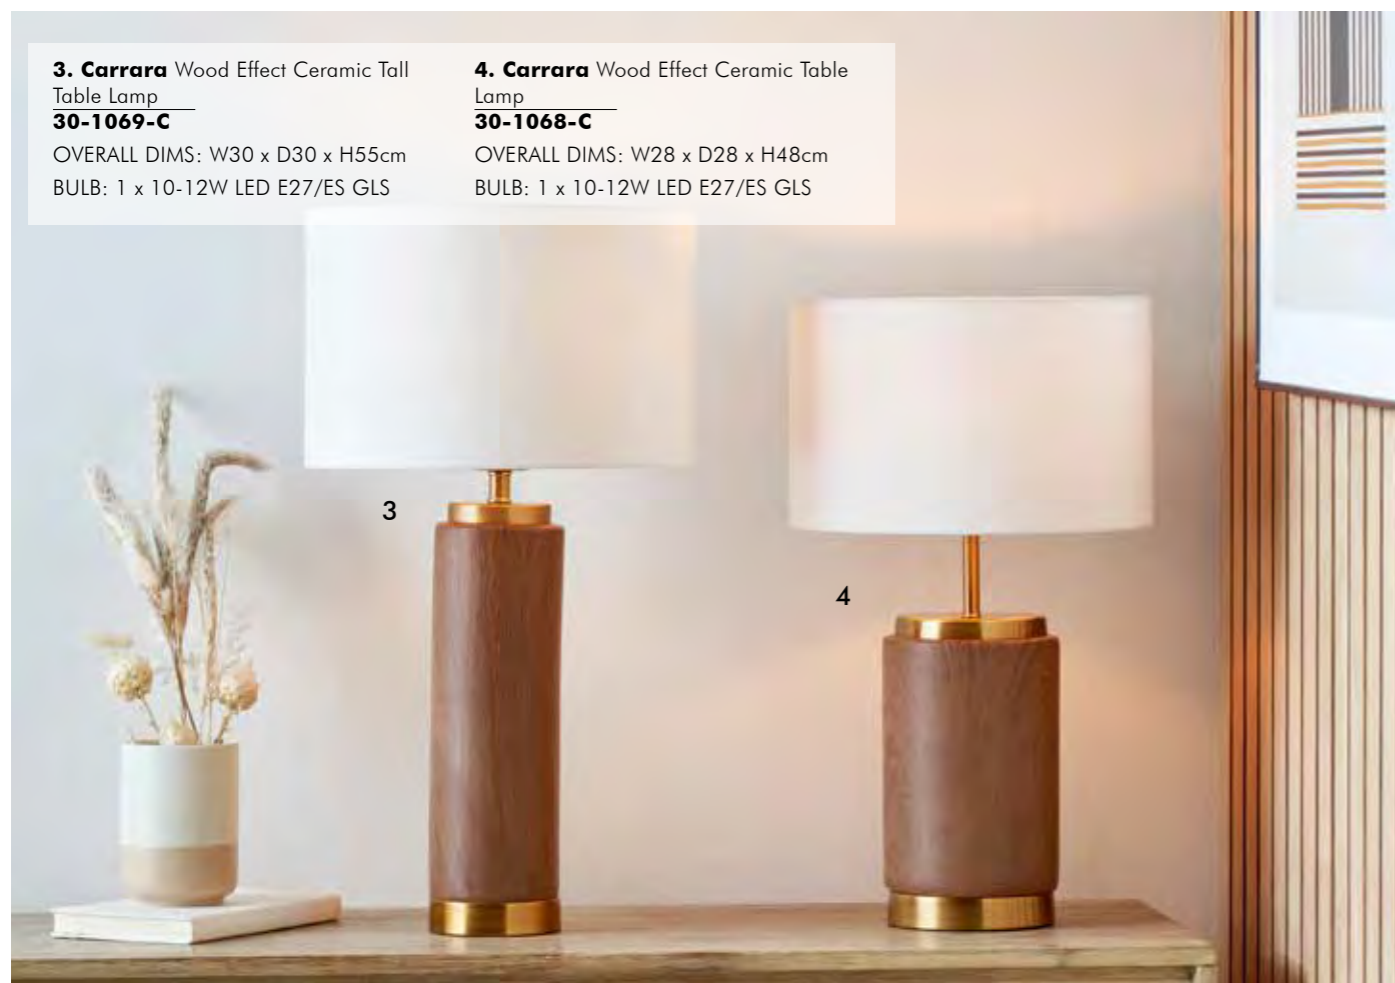

3

4

3. Carrara Wood Effect Ceramic Tall Table Lamp
30-1069-C
OVERALL DIMS: W30 x D30 x H55cm
BULB: 1 x 10-12W LED E27/ES GLS

4. Carrara Wood Effect Ceramic Table Lamp
30-1068-C
OVERALL DIMS: W28 x D28 x H48cm
BULB: 1 x 10-12W LED E27/ES GLS