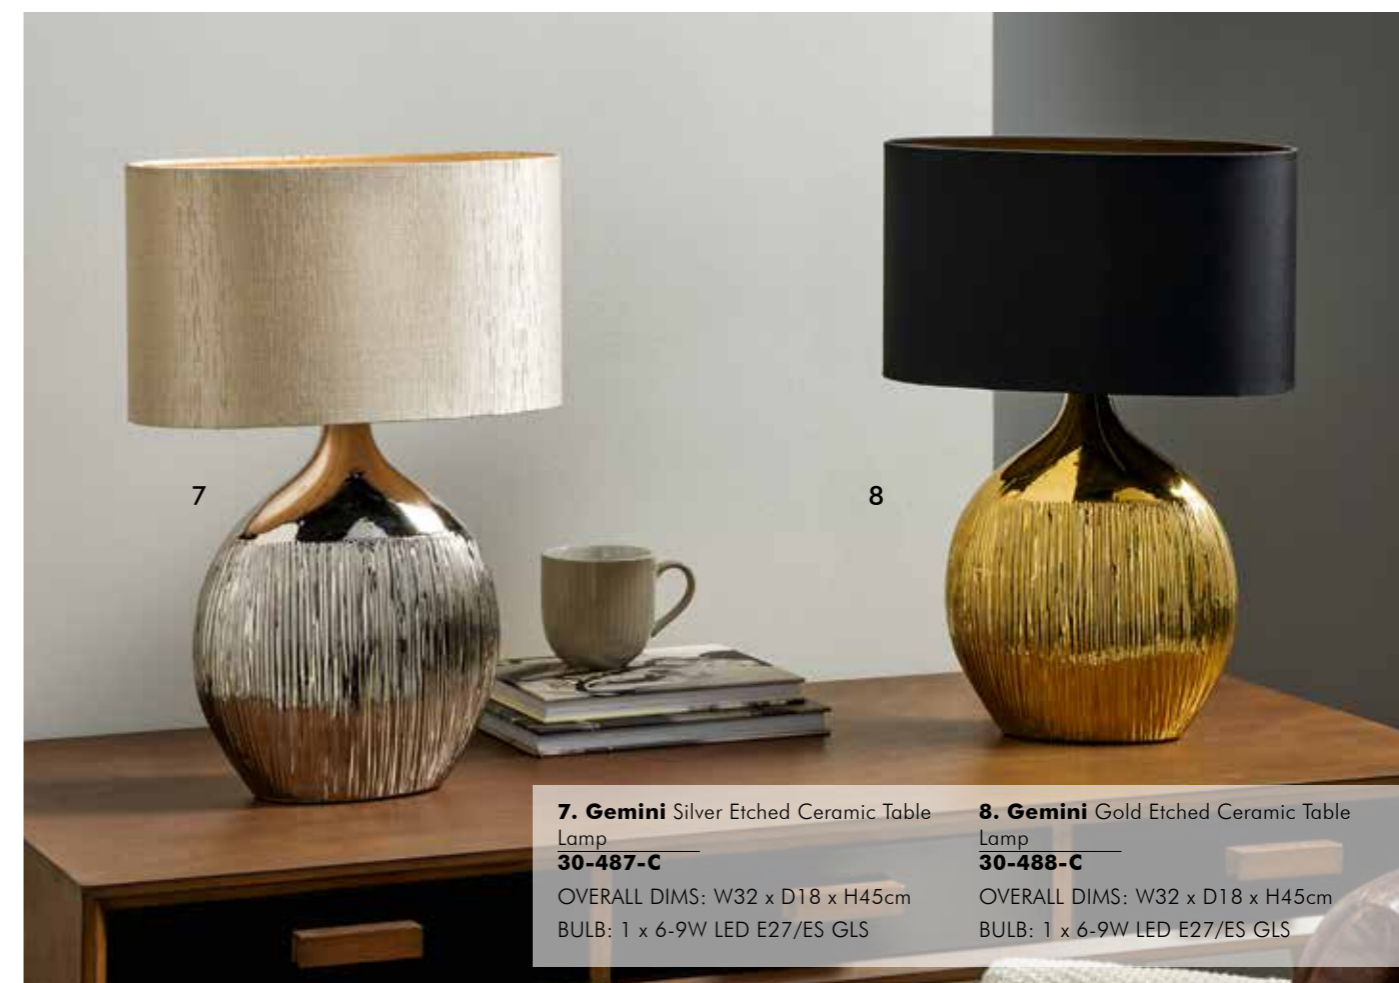

7. Gemini Silver Etched Ceramic Table Lamp
30-487-C
OVERALL DIMS: W32 x D18 x H45cm
BULB: 1 x 6-9W LED E27/ES GLS

8. Gemini Gold Etched Ceramic Table Lamp
30-488-C
OVERALL DIMS: W32 x D18 x H45cm
BULB: 1 x 6-9W LED E27/ES GLS