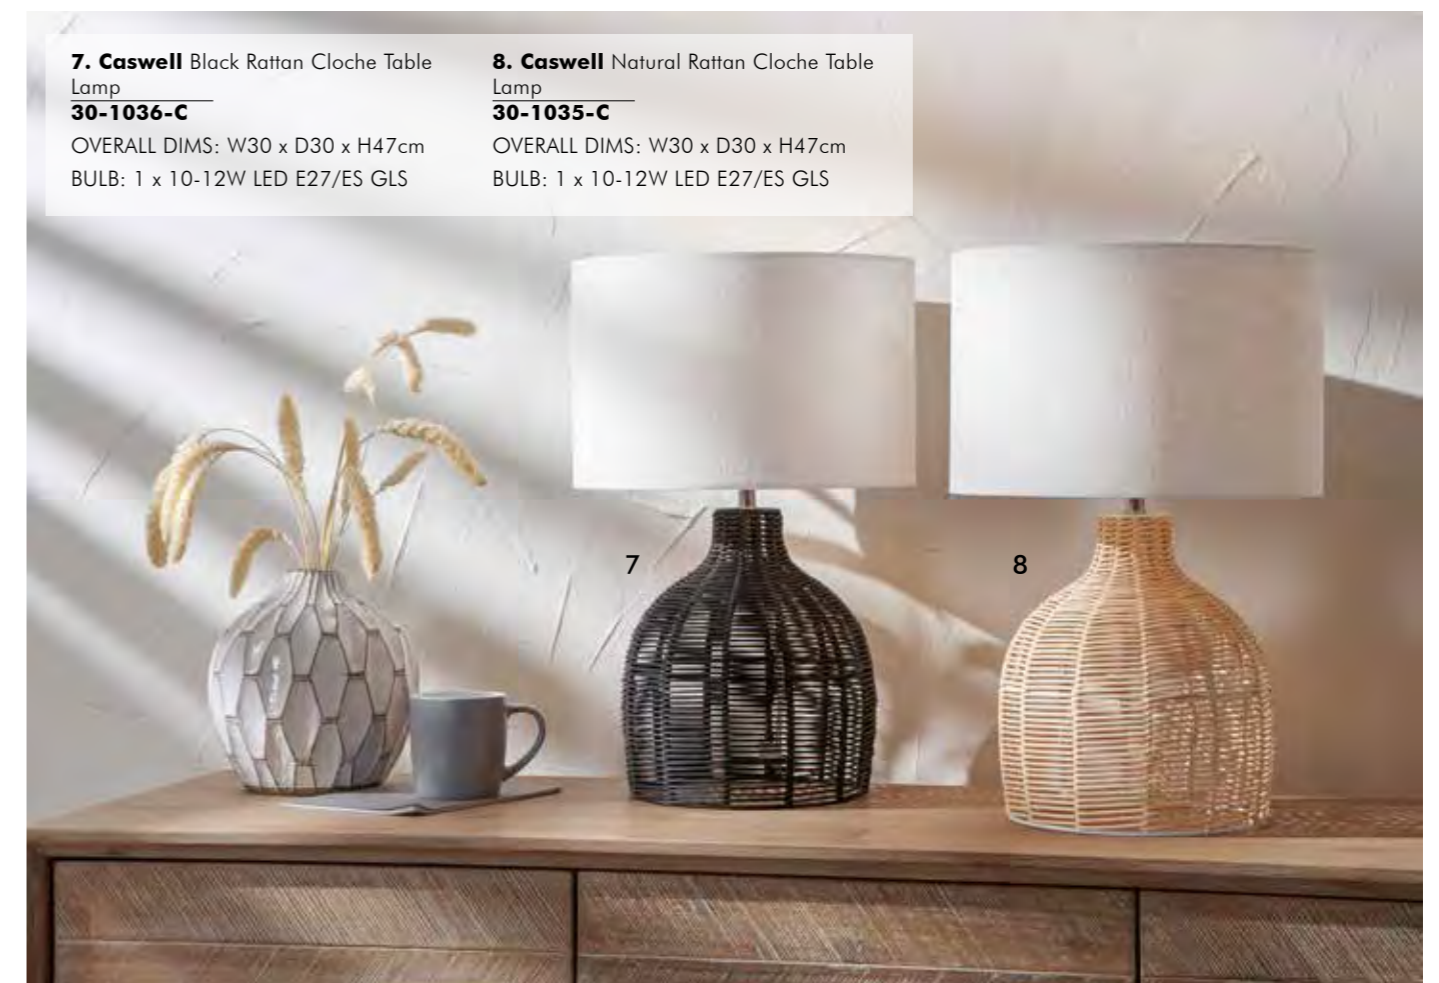

7

7. Caswell Black Rattan Cloche Table Lamp
30-1036-C
OVERALL DIMS: W30 x D30 x H47cm
BULB: 1 x 10-12W LED E27/ES GLS

8

8. Caswell Natural Rattan Cloche Table Lamp
30-1035-C
OVERALL DIMS: W30 x D30 x H47cm
BULB: 1 x 10-12W LED E27/ES GLS