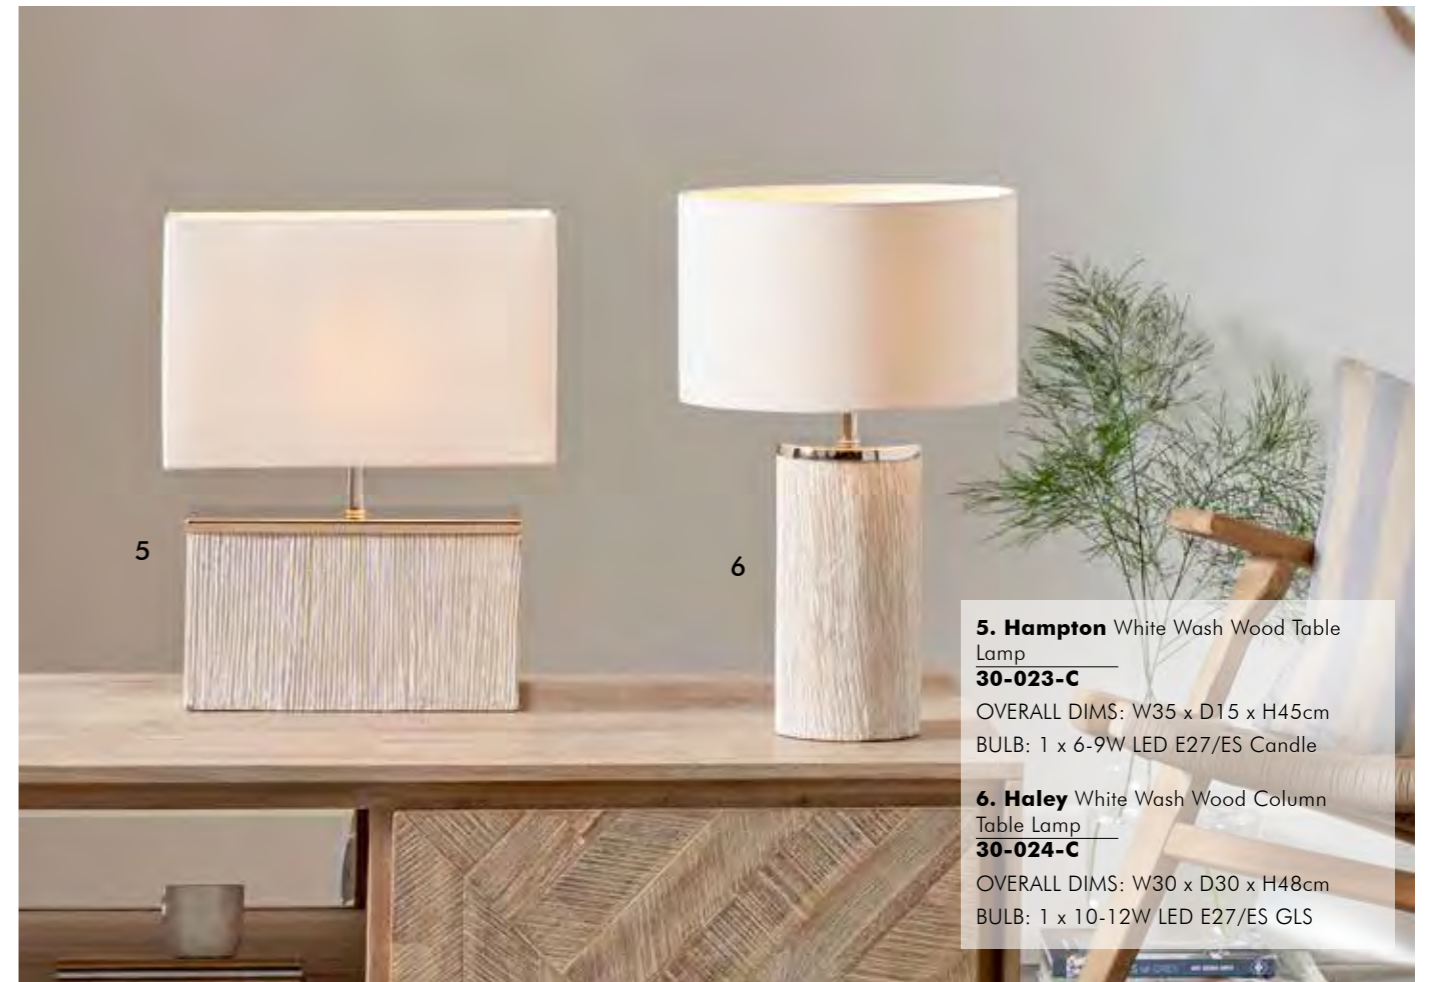

5. Hampton White Wash Wood Table Lamp
30-023-C
OVERALL DIMS: W35 x D15 x H45cm
BULB: 1 x 6-9W LED E27/ES Candle

6. Haley White Wash Wood Column Table Lamp
30-024-C
OVERALL DIMS: W30 x D30 x H48cm
BULB: 1 x 10-12W LED E27/ES GLS