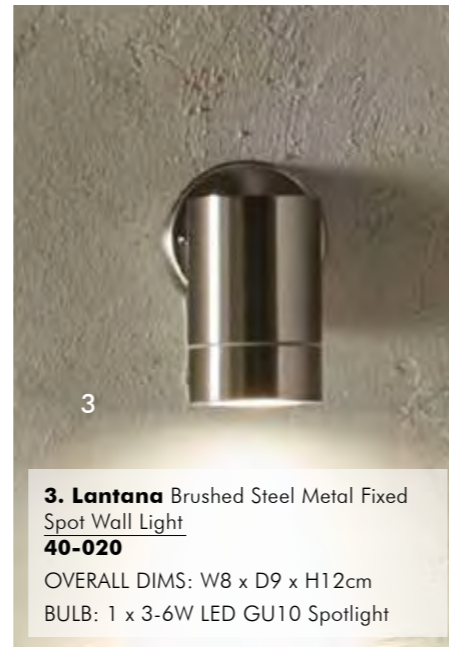

1. Lantana Copper Adjustable Directional Spot Light
40-043
OVERALL DIMS: W8 x D15 x H9cm
BULB: 1 x 3-6W LED GU10 Spotlight

2. Lantana Copper Metal Fixed Spot Wall Light
40-042
OVERALL DIMS: W8 x D9 x H12cm
BULB: 1 x 3-6W LED GU10 Spotlight