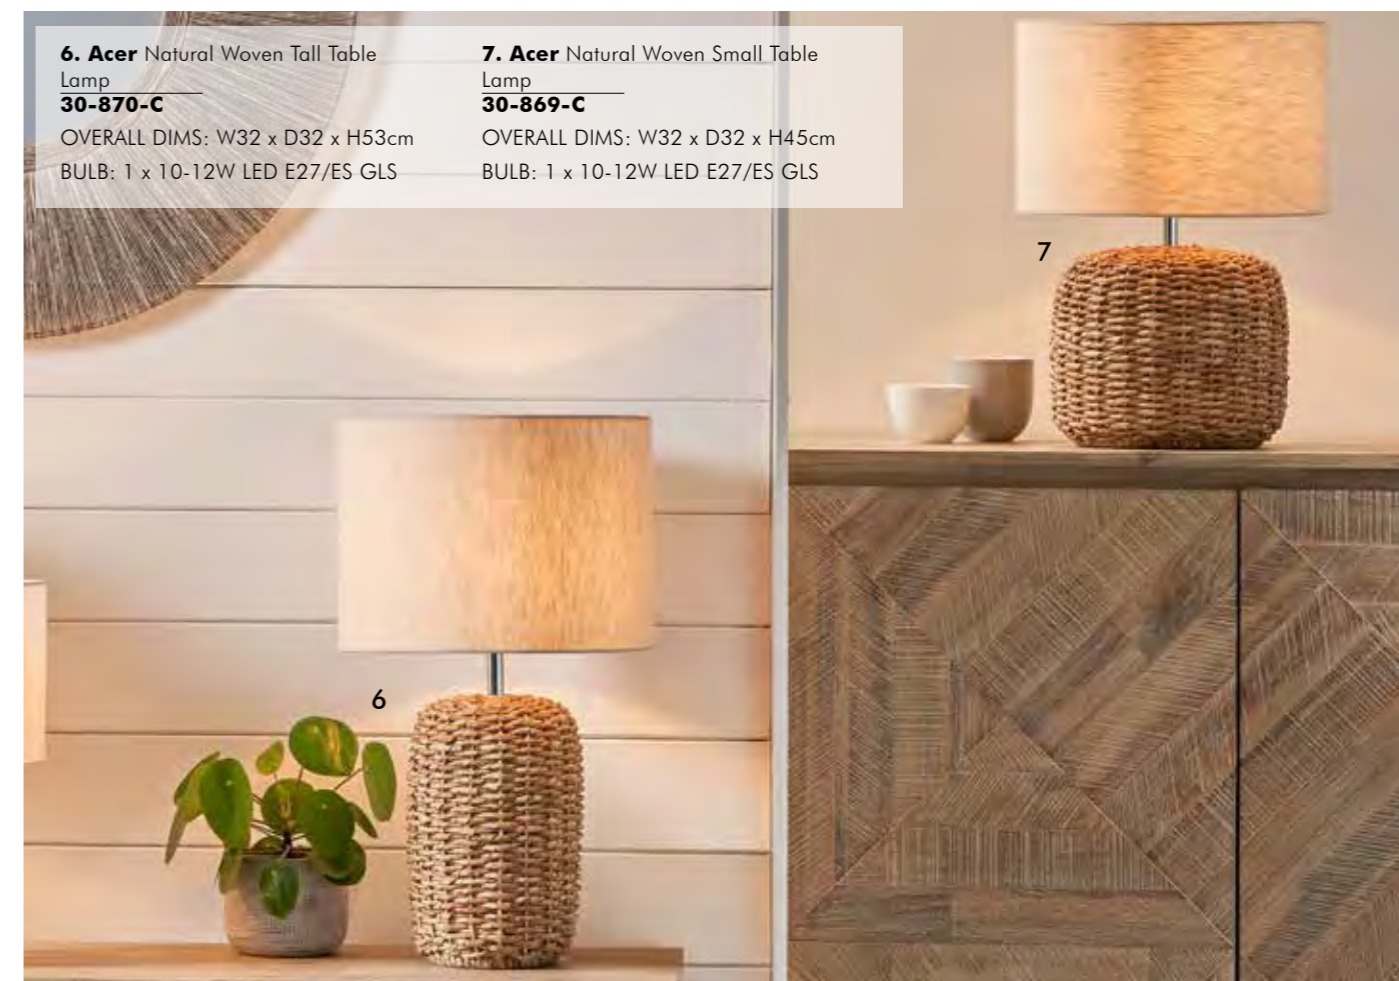

6. Acer Natural Woven Tall Table Lamp
30-870-C
OVERALL DIMS: W32 x D32 x H53cm
BULB: 1 x 10-12W LED E27/ES GLS

7. Acer Natural Woven Small Table Lamp
30-869-C
OVERALL DIMS: W32 x D32 x H45cm
BULB: 1 x 10-12W LED E27/ES GLS

6

7