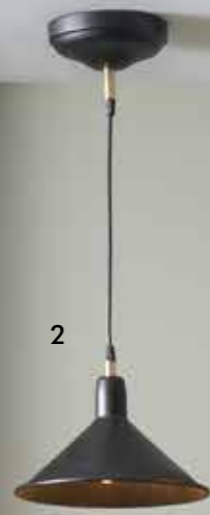

2

1. Canton Matt Black and Brass Metal Cone Wall Light
39-023
OVERALL DIMS: W19 x D40 x H35cm
BULB: 1 x 10-12W LED E14/SES Golfball

2. Canton Matt Black and Brass Metal Cone Pendant
35-386
PENDANT DIMS: W25 x D25 x H20cm
DROP: 90cm Max 28cm Min
BULB: 1 x 10-12W LED E14/SES GLS