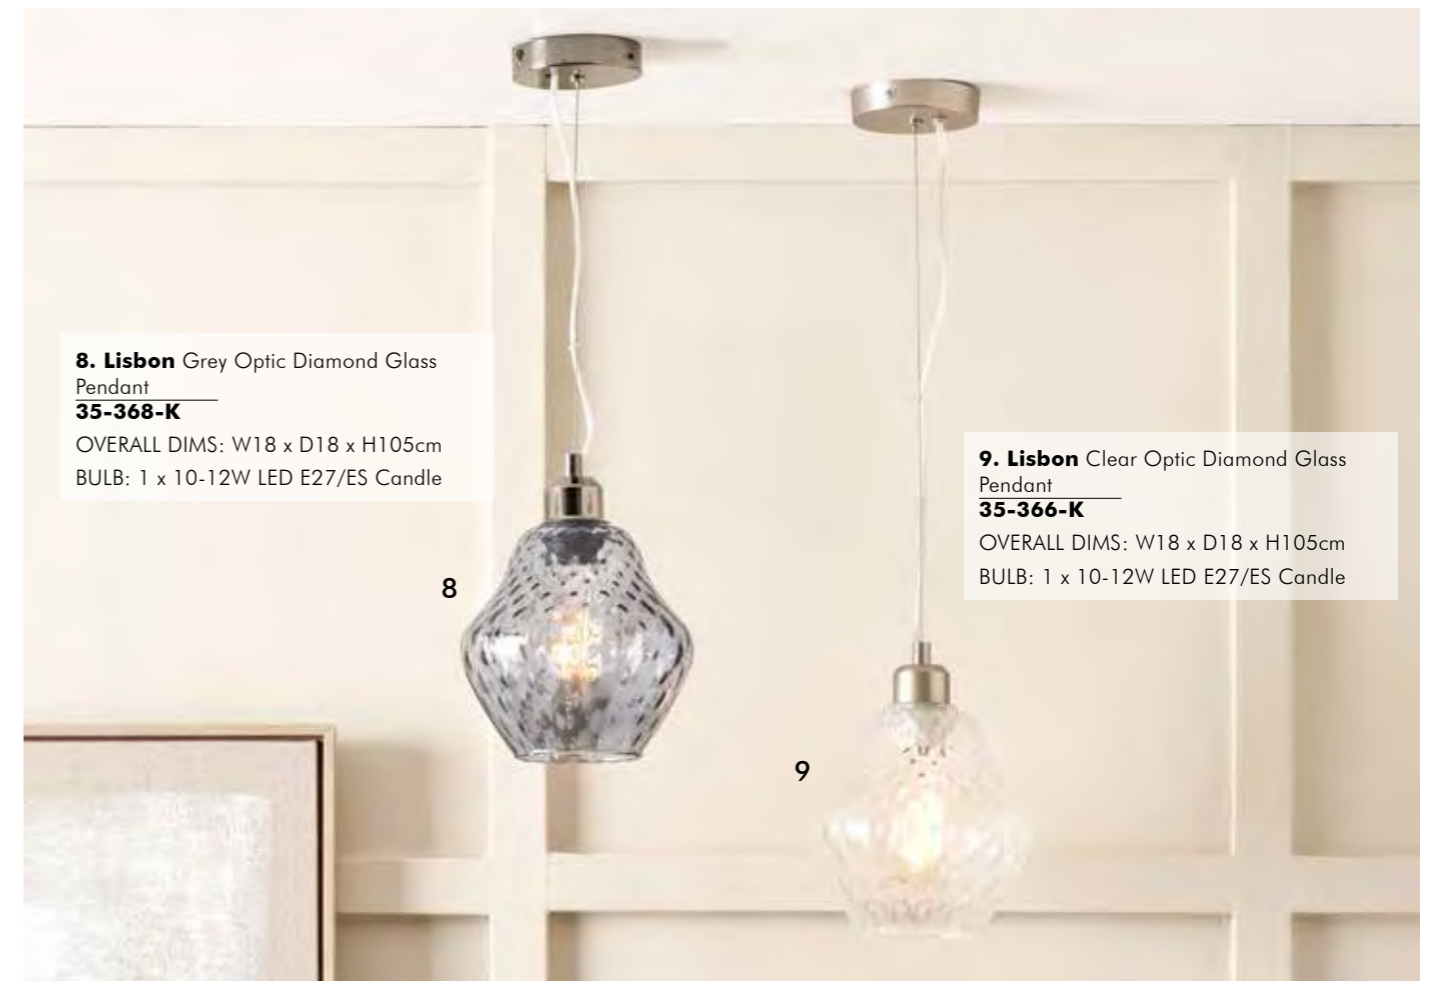

8. Lisbon Grey Optic Diamond Glass Pendant
35-368-K
OVERALL DIMS: W18 x D18 x H105cm
BULB: 1 x 10-12W LED E27/ES Candle

9. Lisbon Clear Optic Diamond Glass Pendant
35-366-K
OVERALL DIMS: W18 x D18 x H105cm
BULB: 1 x 10-12W LED E27/ES Candle