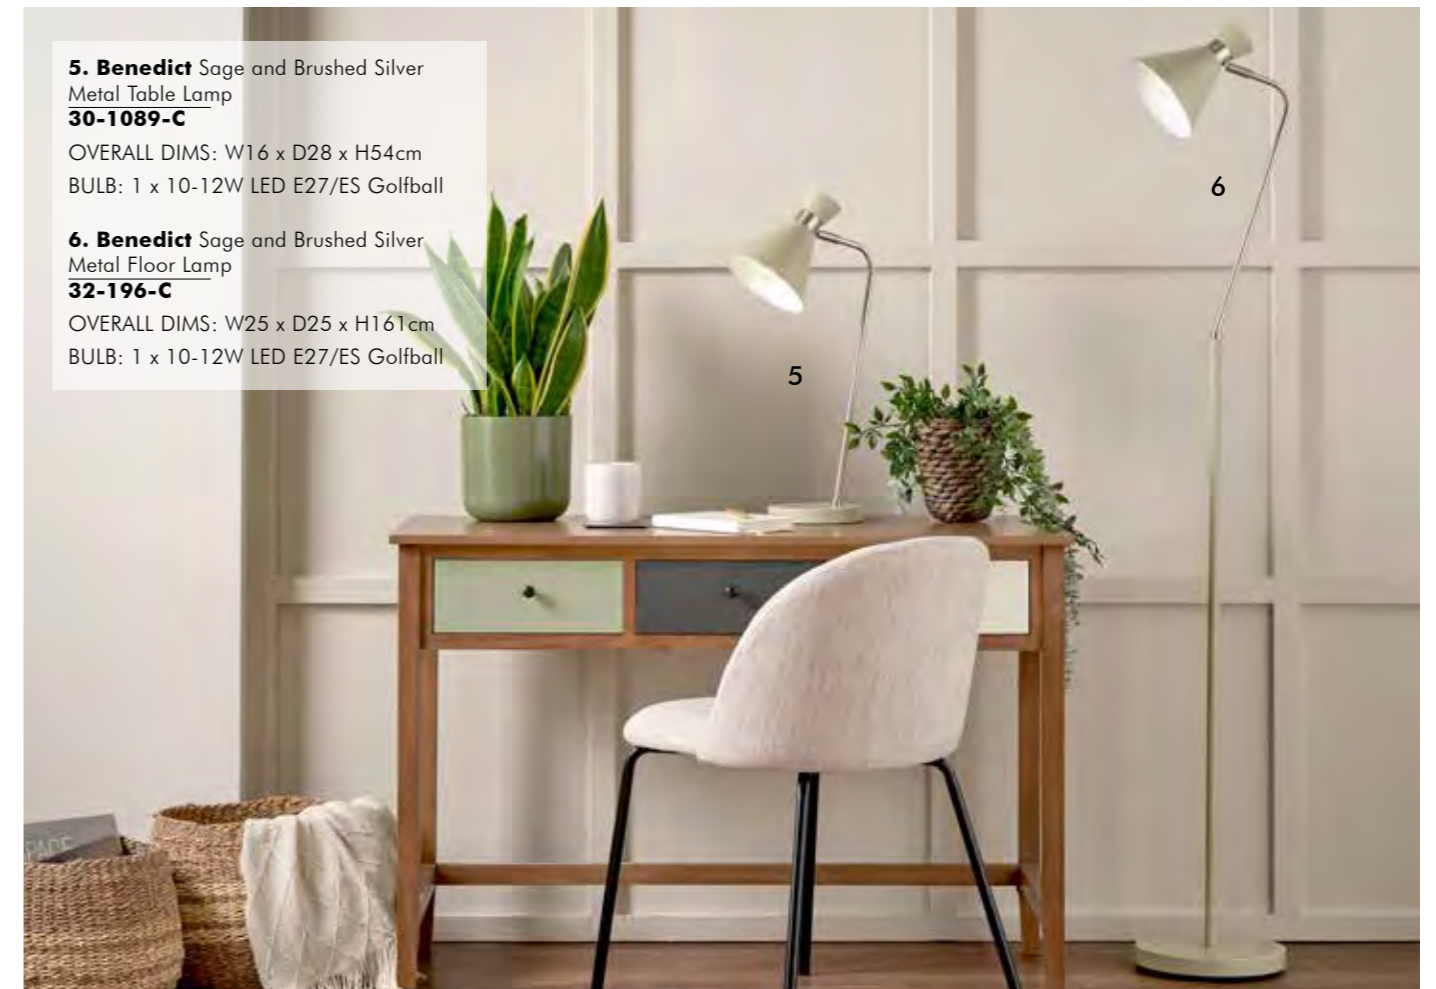

5. Benedict Sage and Brushed Silver Metal Table Lamp
30-1089-C

OVERALL DIMS: W16 x D28 x H54cm
BULB: 1 x 10-12W LED E27/ES Golfball

6. Benedict Sage and Brushed Silver Metal Floor Lamp
32-196-C

OVERALL DIMS: W25 x D25 x H161cm
BULB: 1 x 10-12W LED E27/ES Golfball

5

6