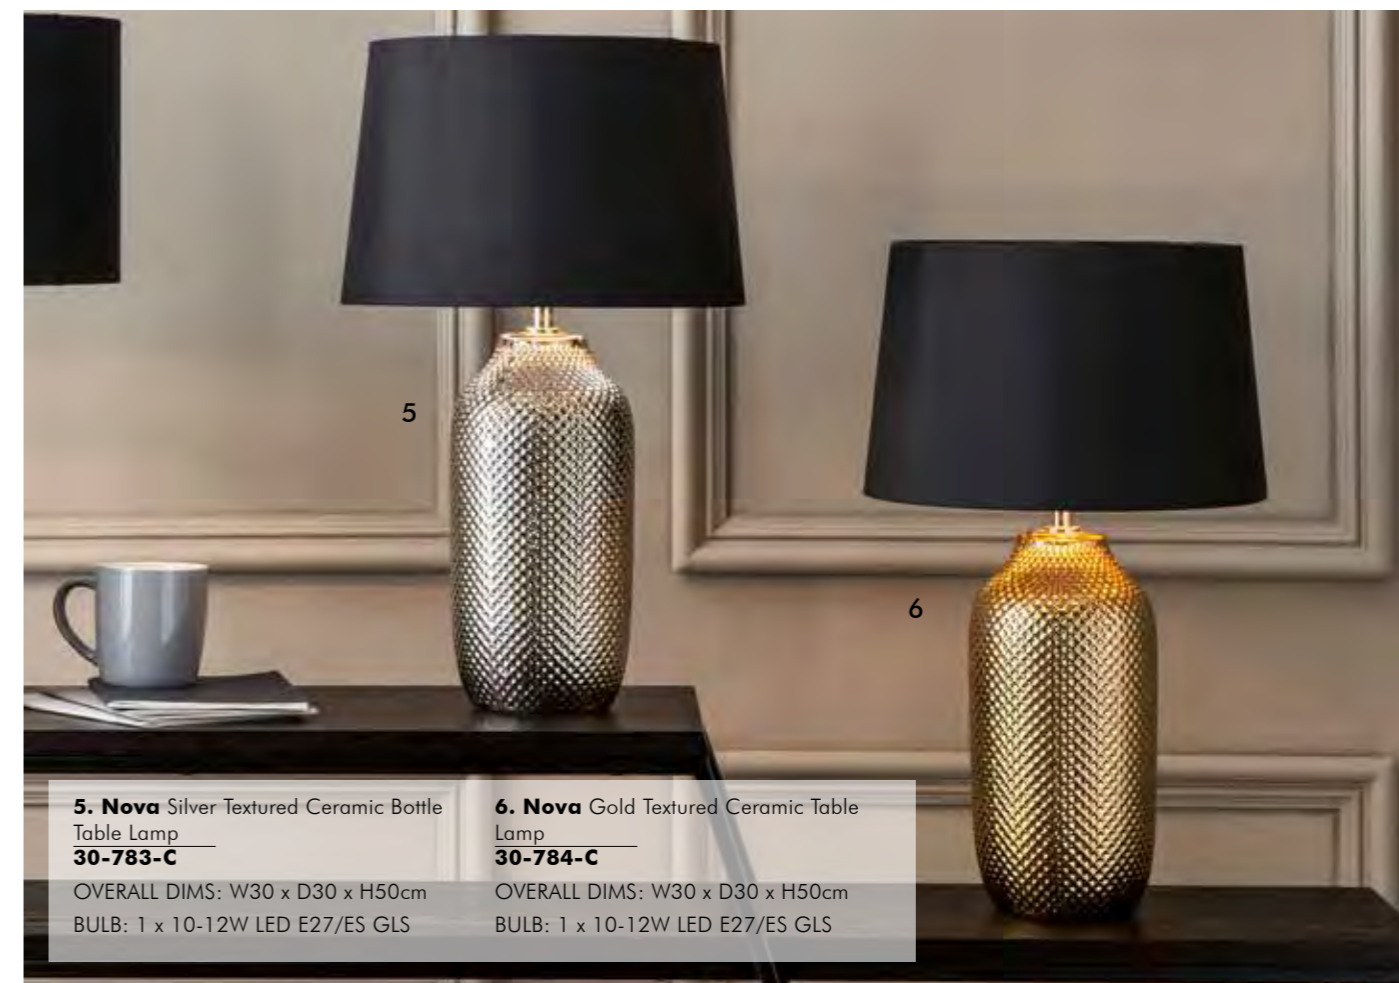

5. Nova Silver Textured Ceramic Bottle Table Lamp
30-783-C
OVERALL DIMS: W30 x D30 x H50cm
BULB: 1 x 10-12W LED E27/ES GLS

6. Nova Gold Textured Ceramic Table Lamp
30-784-C
OVERALL DIMS: W30 x D30 x H50cm
BULB: 1 x 10-12W LED E27/ES GLS