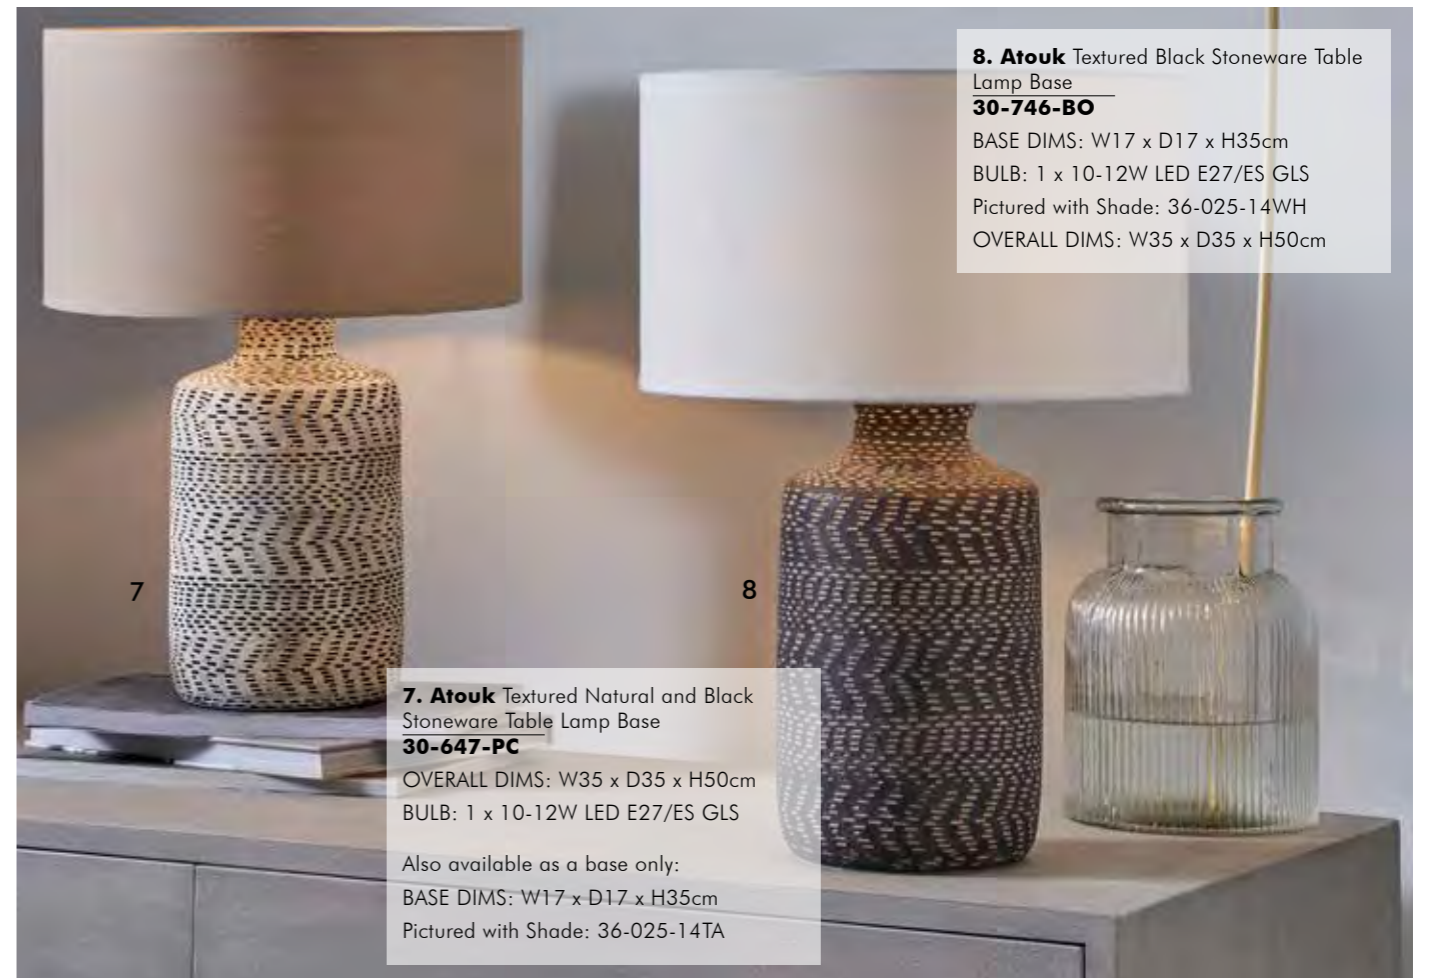

8. Atouk Textured Black Stoneware Table Lamp Base
30-746-BO

BASE DIMS: W17 x D17 x H35cm
BULB: 1 x 10-12W LED E27/ES GLS
Pictured with Shade: 36-025-14WH
OVERALL DIMS: W35 x D35 x H50cm

7. Atouk Textured Natural and Black Stoneware Table Lamp Base
30-647-PC

OVERALL DIMS: W35 x D35 x H50cm
BULB: 1 x 10-12W LED E27/ES GLS

Also available as a base only:
BASE DIMS: W17 x D17 x H35cm
Pictured with Shade: 36-025-14TA