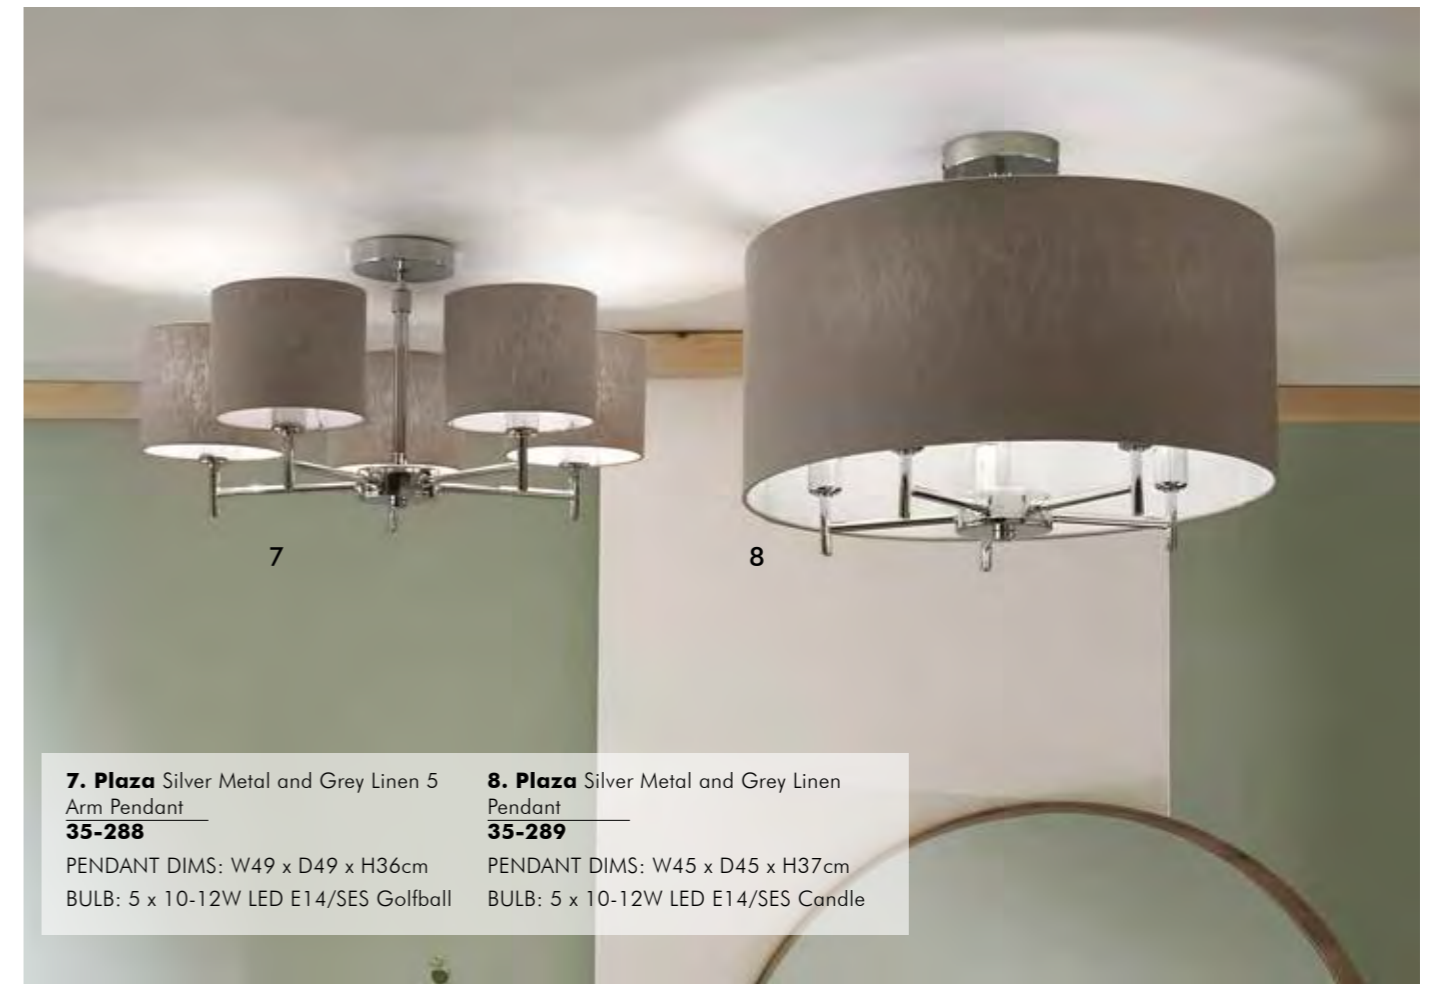

7. Plaza Silver Metal and Grey Linen 5 Arm Pendant
35-288
PENDANT DIMS: W49 x D49 x H36cm
BULB: 5 x 10-12W LED E14/SES Golfball

8. Plaza Silver Metal and Grey Linen Pendant
35-289
PENDANT DIMS: W45 x D45 x H37cm
BULB: 5 x 10-12W LED E14/SES Candle