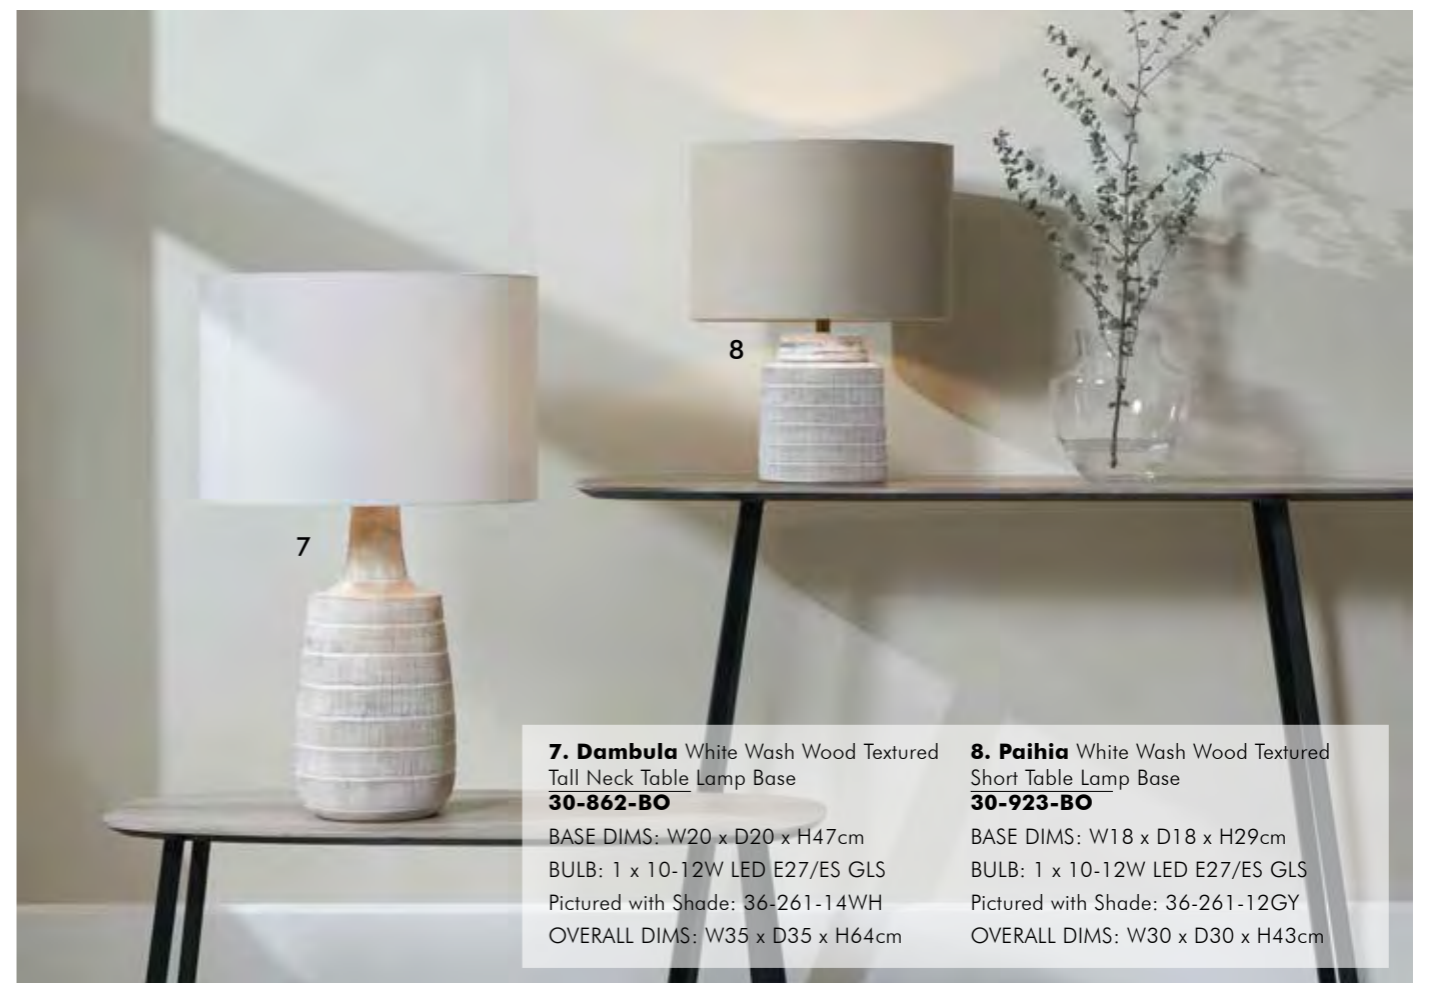

7. Dambula White Wash Wood Textured Tall Neck Table Lamp Base
30-862-BO
BASE DIMS: W20 x D20 x H47cm
BULB: 1 x 10-12W LED E27/ES GLS
Pictured with Shade: 36-261-14WH
OVERALL DIMS: W35 x D35 x H64cm

8. Paihia White Wash Wood Textured Short Table Lamp Base
30-923-BO
BASE DIMS: W18 x D18 x H29cm
BULB: 1 x 10-12W LED E27/ES GLS
Pictured with Shade: 36-261-12GY
OVERALL DIMS: W30 x D30 x H43cm