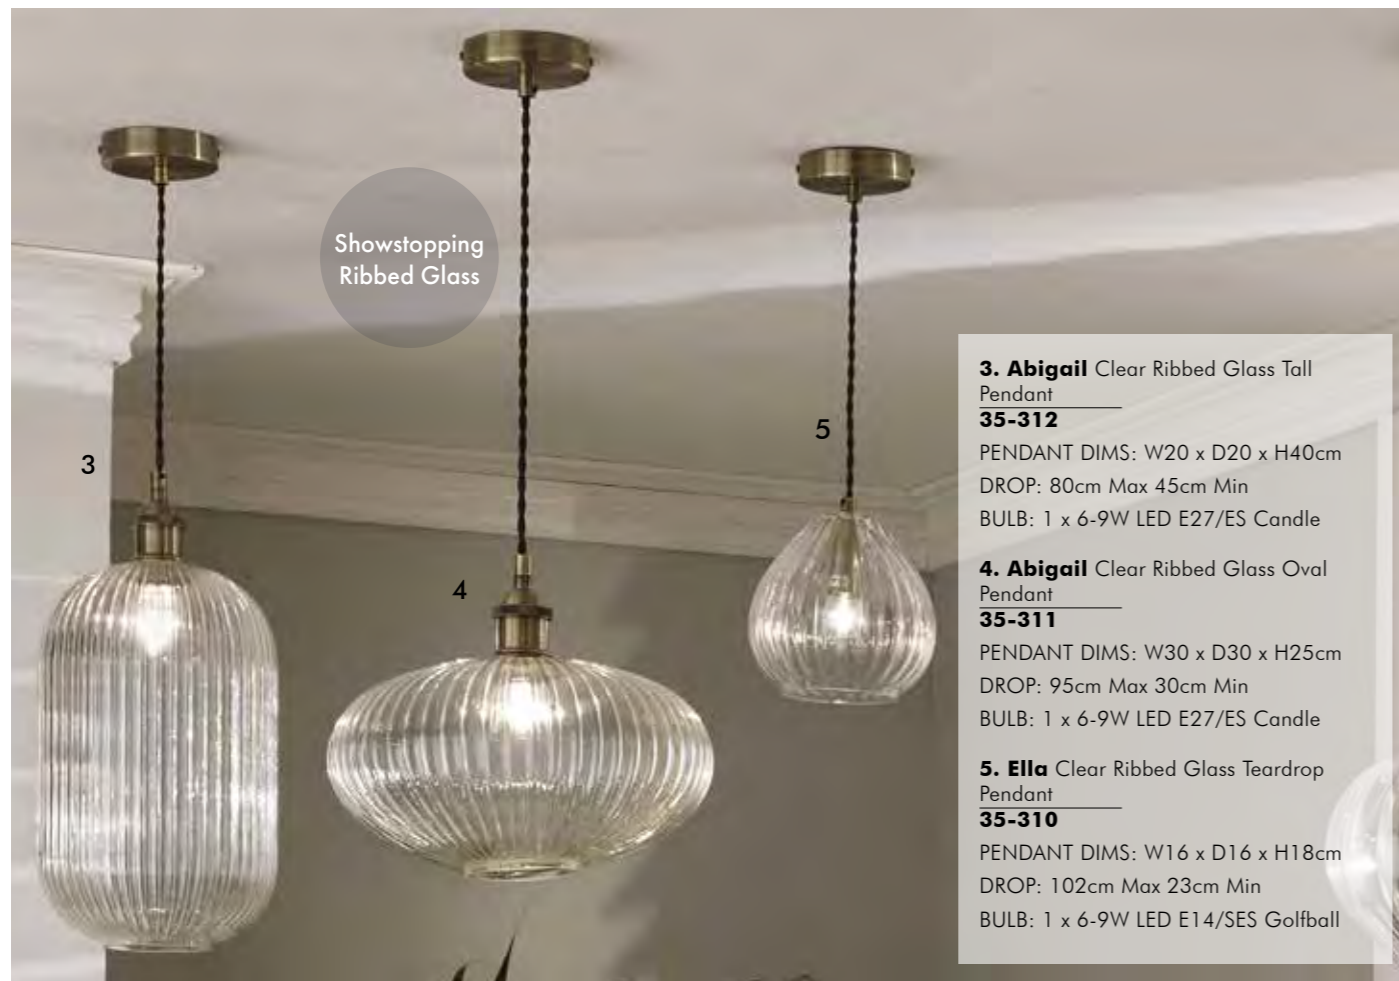

Showstopping Ribbed Glass

3. Abigail Clear Ribbed Glass Tall Pendant
35-312
PENDANT DIMS: W20 x D20 x H40cm
DROP: 80cm Max 45cm Min
BULB: 1 x 6-9W LED E27/ES Candle

4. Abigail Clear Ribbed Glass Oval Pendant
35-311
PENDANT DIMS: W30 x D30 x H25cm
DROP: 95cm Max 30cm Min
BULB: 1 x 6-9W LED E27/ES Candle

5. Ella Clear Ribbed Glass Teardrop Pendant
35-310
PENDANT DIMS: W16 x D16 x H18cm
DROP: 102cm Max 23cm Min
BULB: 1 x 6-9W LED E14/SES Golfball