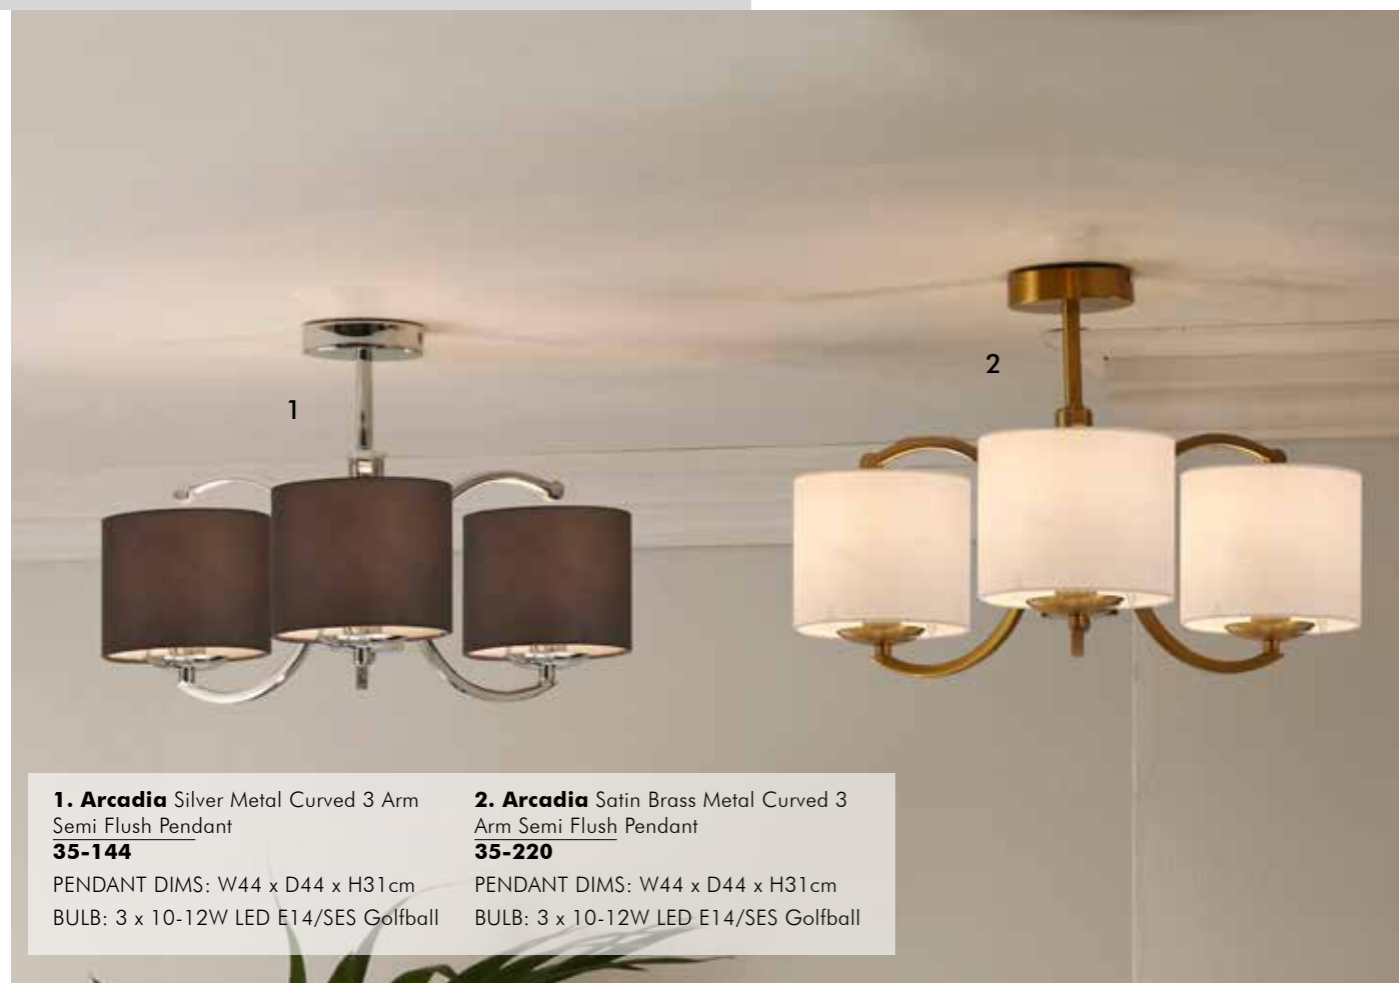

1. Arcadia Silver Metal Curved 3 Arm Semi Flush Pendant
35-144
PENDANT DIMS: W44 x D44 x H31cm
BULB: 3 x 10-12W LED E14/SES Golfball

2. Arcadia Satin Brass Metal Curved 3 Arm Semi Flush Pendant
35-220
PENDANT DIMS: W44 x D44 x H31cm
BULB: 3 x 10-12W LED E14/SES Golfball