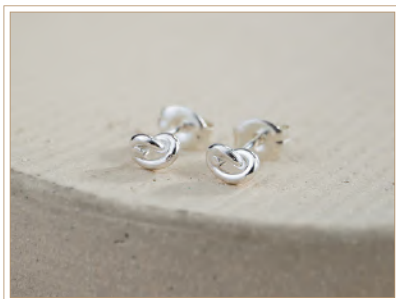

SMALL LOVE KNOT
STUDS