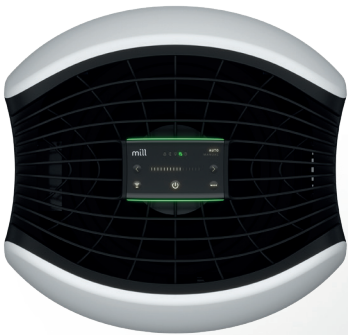

Mill Invisible WiFi panel heater 600W

reddot winner 2022

**Connected**

WiFi + App control

IPX4 zone 2

**Approved for bathrooms**

## fan heaters

**MILL 1800W FAN HEATER**  
CUS1800MECWA

Product size  
(WxDxHcm):  
25.4 x 19.0 x 26.8 cm

**MILL 1800W FAN HEATER**  
CUS1800MECBA

Product size  
(WxDxHcm):  
25.4 x 19.0 x 26.8 cm

The Mill Compact is a small, compact, and effective fan heater, wrapped in an elegant design. The heater's soft, rounded edges and gently curved sides underline the minimalist Scandinavian style and make it a natural fit in most modern homes.