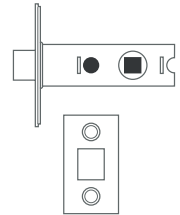

Fawley Latch Lever Set

Antique Brass

LOB22AB-LT

Brand	Sandleford
Product Dimensions (H)x(W)x(D)	Backplate Dimensions: 170 x 42mm
Effects and Finish	Antique Brass
Material	Zamack

The Sandleford door lever and knob range includes designs from classic to contemporary. Our vast range comes in all shapes and sizes and works with all door types. The diverse offering of finishes and materials means we've got you covered when finding the right look for your home. Aesthetics are matched by quality and engineering, with a 7-year mechanical warranty giving you support you can rely on past purchase.

Lever On Rose Set - Typically, more contemporary in style, lever on rose sets are mounted on a round or square rose and are suitable for all door types. They can be used on their own, for regular passage doors, or can be combined with locking or bathroom escutcheons if security/privacy is required.