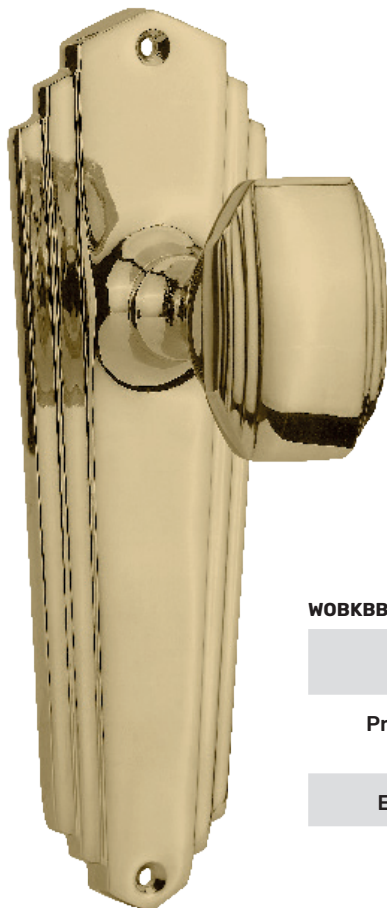

Woburn Latch Lever Set Satin Brass

WOBKBB25

Brand	Sandleford
Product Dimensions (H)x(W)x(D)	Backplate Dimensions: 200 x 60mm
Effects and Finish	Satin Brass
Material	Brass

The Sandleford door lever and knob range includes designs from classic to contemporary. Our vast range comes in all shapes and sizes and works with all door types. The diverse offering of finishes and materials means we've got you covered when finding the right look for your home. Aesthetics are matched by quality and engineering, with a 7-year mechanical warranty giving you support you can rely on past purchase.

Lever On Rose Set - Typically, more contemporary in style, lever on rose sets are mounted on a round or square rose and are suitable for all door types. They can be used on their own, for regular passage doors, or can be combined with locking or bathroom escutcheons if security/privacy is required.