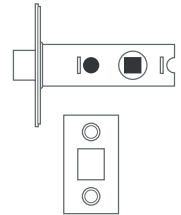

Pittville

Ceramic Mortice Knob Set

Grey Crackle & Polished Chrome

KOR09PC