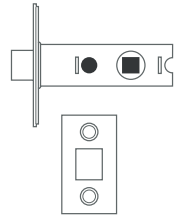

WOBKPC25

Brand	Sandleford
Product Dimensions (H)x(W)x(D)	Backplate Dimensions: 200 x 60mm
Effects and Finish	Polished Chrome
Material	Brass

The Sandleford door lever and knob range includes designs from classic to contemporary. Our vast range comes in all shapes and sizes and works with all door types. The diverse offering of finishes and materials means we've got you covered when finding the right look for your home. Aesthetics are matched by quality and engineering, with a 7-year mechanical warranty giving you support you can rely on past purchase.

Lever On Rose Set - Typically, more contemporary in style, lever on rose sets are mounted on a round or square rose and are suitable for all door types. They can be used on their own, for regular passage doors, or can be combined with locking or bathroom escutcheons if security/privacy is required.