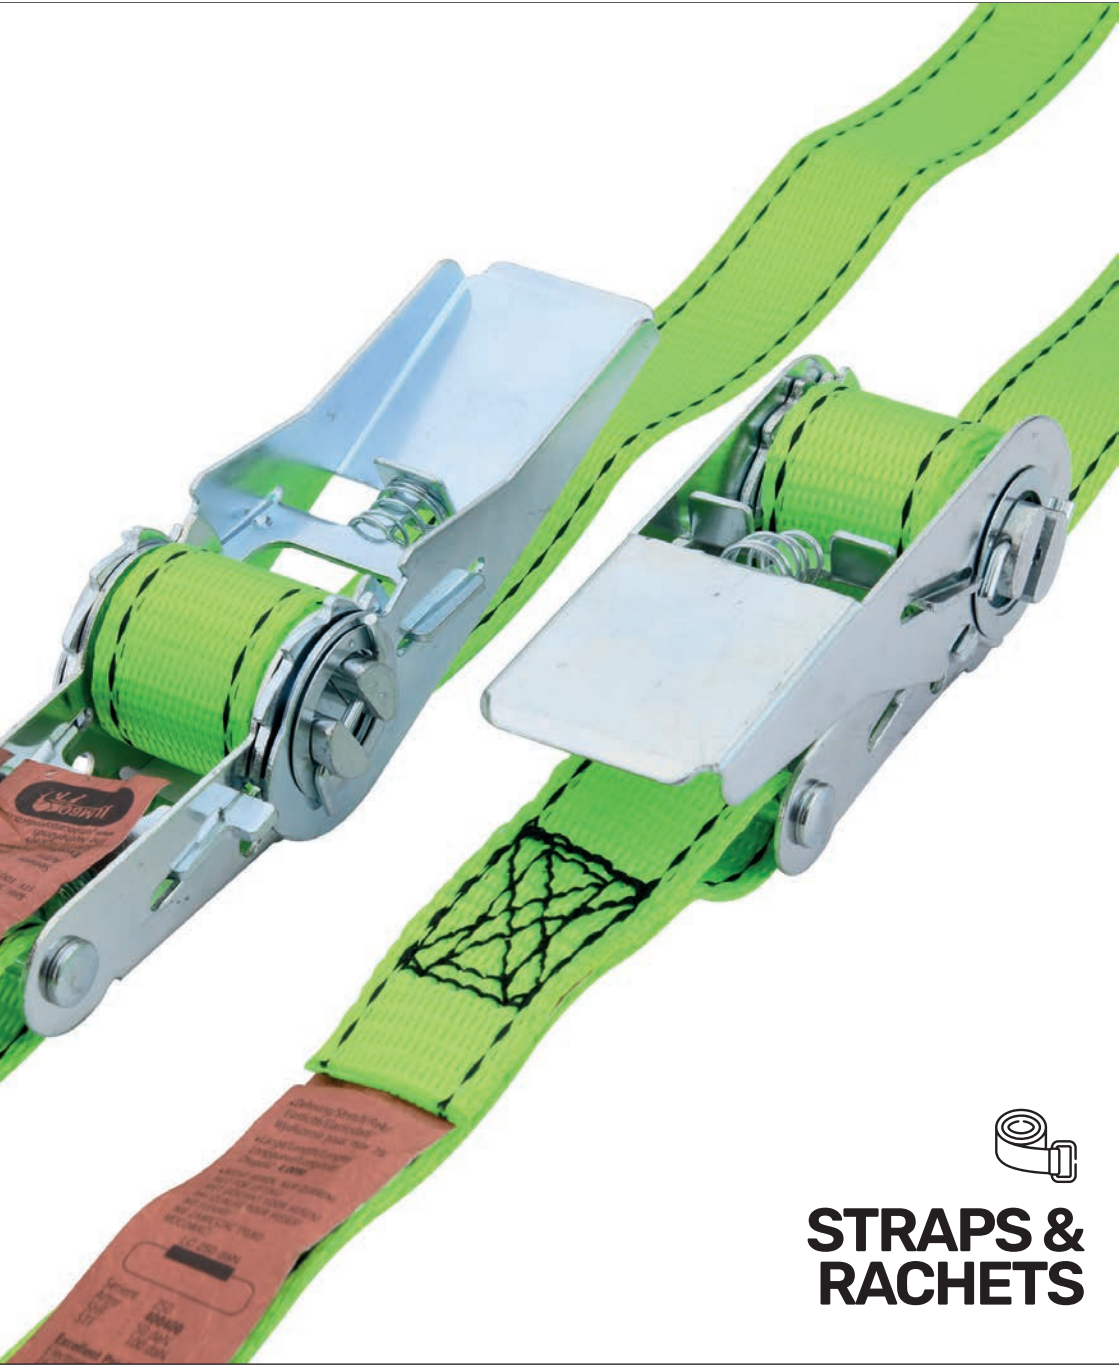

Sandleford
Escutcheon - Stainless Steel

555826

STRAPS & RACHETS

Sandleford

Sandleford 250kg Endless Ratchet Tie Down

T-90046

Sandleford Assorted Cambuckle Set

T-90041