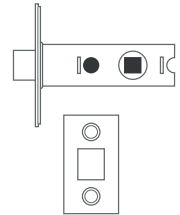

Hartwell

Latch Lever Set

Polished Chrome

LOB52PC-LT1

Brand	Sandleford
Product Dimensions (H)x(W)x(D)	Backplate Dimensions: 152 x 42mm
Effects and Finish	Polished Chrome
Material	Zamack

The Sandleford door lever and knob range includes designs from classic to contemporary. Our vast range comes in all shapes and sizes and works with all door types. The diverse offering of finishes and materials means we've got you covered when finding the right look for your home. Aesthetics are matched by quality and engineering, with a 7-year mechanical warranty giving you support you can rely on past purchase.

Lever On Rose Set - Typically, more contemporary in style, lever on rose sets are mounted on a round or square rose and are suitable for all door types. They can be used on their own, for regular passage doors, or can be combined with locking or bathroom escutcheons if security/privacy is required.