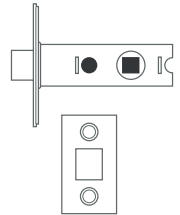

Woburn Latch Lever Set Satin Brass

WOBBB25

Sandleford

Brand	Sandleford
Product Dimensions (H)x(W)x(D)	Backplate Dimensions: 200 x 60mm
Effects and Finish	Satin Brass
Material	Brass

The Sandleford door lever and knob range includes designs from classic to contemporary. Our vast range comes in all shapes and sizes and works with all door types. The diverse offering of finishes and materials means we've got you covered when finding the right look for your home. Aesthetics are matched by quality and engineering, with a 7-year mechanical warranty giving you support you can rely on past purchase.

Lever On Rose Set - Typically, more contemporary in style, lever on rose sets are mounted on a round or square rose and are suitable for all door types. They can be used on their own, for regular passage doors, or can be combined with locking or bathroom escutcheons if security/privacy is required.