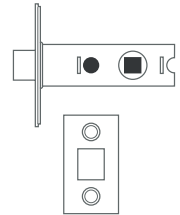

Paisley

Mortice Knob Set

Matte Black

PAIMB25

Brand	Sandleford
Product Dimensions (H)x(W)x(D)	Rose Diameter: 70mm
Effects and Finish	Matte Black
Material	Zamack

The Sandleford door lever and knob range includes designs from classic to contemporary. Our vast range comes in all shapes and sizes and works with all door types. The diverse offering of finishes and materials means we've got you covered when finding the right look for your home. Aesthetics are matched by quality and engineering, with a 7-year mechanical warranty giving you support you can rely on past purchase.

Lever On Rose Set - Typically, more contemporary in style, lever on rose sets are mounted on a round or square rose and are suitable for all door types. They can be used on their own, for regular passage doors, or can be combined with locking or bathroom escutcheons if security/privacy is required.