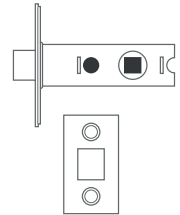

Milan

Ceramic Mortice Knob Set

White & Polished Chrome

CERBA13

Brand	Sandleford
Product Dimensions (H)x(W)x(D)	Rose Diameter: 61mm
Effects and Finish	Hand painted ceramic
Material	Ceramic & brass

The Sandleford door lever and knob range includes designs from classic to contemporary. Our vast range comes in all shapes and sizes and works with all door types. The diverse offering of finishes and materials means we've got you covered when finding the right look for your home. Aesthetics are matched by quality and engineering, with a 7-year mechanical warranty giving you support you can rely on past purchase.

Lever On Rose Set - Typically, more contemporary in style, lever on rose sets are mounted on a round or square rose and are suitable for all door types. They can be used on their own, for regular passage doors, or can be combined with locking or bathroom escutcheons if security/privacy is required.