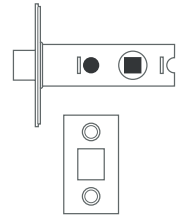

Edgeworth Mortice Knob Set

Antique Brass

KOR23AB

Brand	Sandleford
Product Dimensions (H)x(W)x(D)	Rose Diameter: 65mm
Effects and Finish	Brushed Nickel
Material	Zamack

The Sandleford door lever and knob range includes designs from classic to contemporary. Our vast range comes in all shapes and sizes and works with all door types. The diverse offering of finishes and materials means we've got you covered when finding the right look for your home. Aesthetics are matched by quality and engineering, with a 7-year mechanical warranty giving you support you can rely on past purchase.

Lever On Rose Set - Typically, more contemporary in style, lever on rose sets are mounted on a round or square rose and are suitable for all door types. They can be used on their own, for regular passage doors, or can be combined with locking or bathroom escutcheons if security/privacy is required.