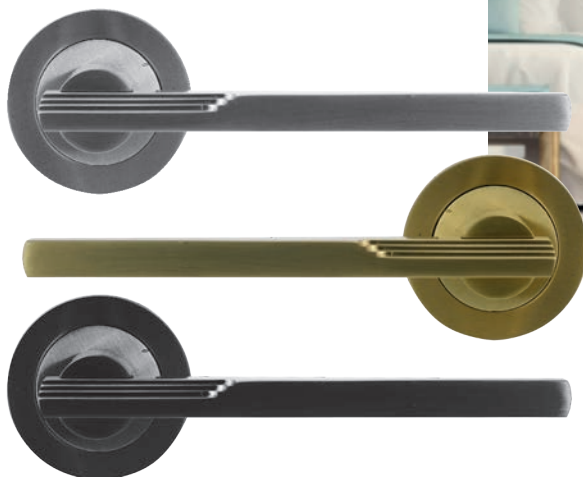

Woburn

Lever On Rose Set

Silver/Gold/Black

WOBLPC25 / WOBLBB25 / WOBLMB25

Brand	Sandleford
Product Dimensions (H)x(W)x(D)	Rose Diameter: 50mm
Effects and Finish	Polished Chrome/Satin Brass/Matte Black
Material	Zamack

The Sandleford door lever and knob range includes designs from classic to contemporary. Our vast range comes in all shapes and sizes and works with all door types. The diverse offering of finishes and materials means we've got you covered when finding the right look for your home. Aesthetics are matched by quality and engineering, with a 7-year mechanical warranty giving you support you can rely on past purchase.

Lever On Rose Set - Typically, more contemporary in style, lever on rose sets are mounted on a round or square rose and are suitable for all door types. They can be used on their own, for regular passage doors, or can be combined with locking or bathroom escutcheons if security/privacy is required.