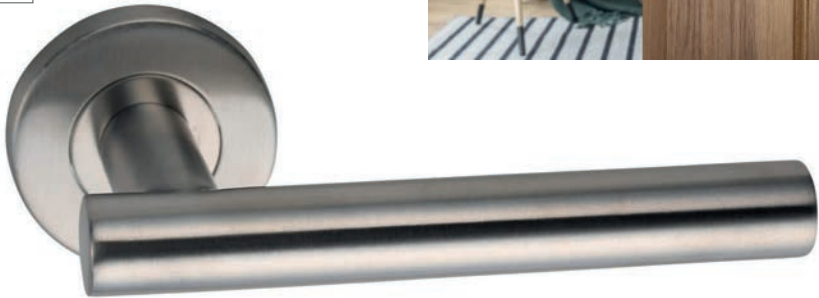

Lynton

Lever On Rose Set

Brushed Stainless Steel

LOR43SSS

Brand	Sandleford
Product Dimensions (H)x(W)x(D)	Rose Diameter: 54mm
Effects and Finish	Brushed
Material	Stainless steel

The Sandleford door lever and knob range includes designs from classic to contemporary. Our vast range comes in all shapes and sizes and works with all door types. The diverse offering of finishes and materials means we've got you covered when finding the right look for your home. Aesthetics are matched by quality and engineering, with a 7-year mechanical warranty giving you support you can rely on past purchase.

Lever On Rose Set - Typically, more contemporary in style, lever on rose sets are mounted on a round or square rose and are suitable for all door types. They can be used on their own, for regular passage doors, or can be combined with locking or bathroom escutcheons if security/privacy is required.