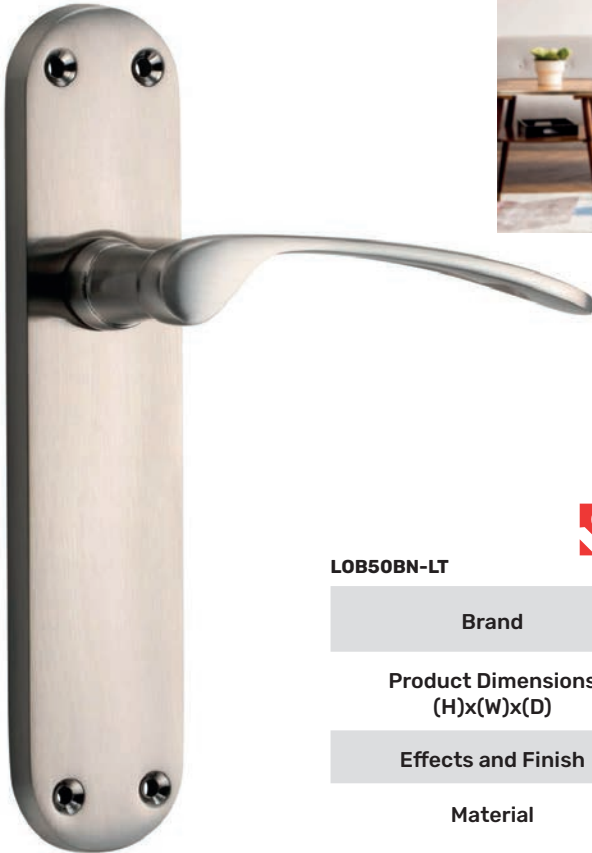

Denton Latch Lever Set

Brushed Nickel

Sandleford

LOB50BN-LT

Brand	Sandleford
Product Dimensions (H)x(W)x(D)	Backplate Dimensions: 182 x 39mm
Effects and Finish	Brushed Nickel
Material	Zamack

The Sandleford door lever and knob range includes designs from classic to contemporary. Our vast range comes in all shapes and sizes and works with all door types. The diverse offering of finishes and materials means we've got you covered when finding the right look for your home. Aesthetics are matched by quality and engineering, with a 7-year mechanical warranty giving you support you can rely on past purchase.

Lever On Rose Set - Typically, more contemporary in style, lever on rose sets are mounted on a round or square rose and are suitable for all door types. They can be used on their own, for regular passage doors, or can be combined with locking or bathroom escutcheons if security/privacy is required.