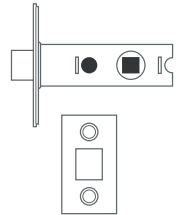

Aston

Latch Lever Set

Dual Tone Polished & Brushed Chrome

LOB05DT-LT

Brand	Sandleford
Product Dimensions (H)x(W)x(D)	Backplate Dimensions: 189 x 48mm
Effects and Finish	Chrome
Material	Zamack

The Sandleford door lever and knob range includes designs from classic to contemporary. Our vast range comes in all shapes and sizes and works with all door types. The diverse offering of finishes and materials means we've got you covered when finding the right look for your home. Aesthetics are matched by quality and engineering, with a 7-year mechanical warranty giving you support you can rely on past purchase.

Lever On Rose Set - Typically, more contemporary in style, lever on rose sets are mounted on a round or square rose and are suitable for all door types. They can be used on their own, for regular passage doors, or can be combined with locking or bathroom escutcheons if security/privacy is required.