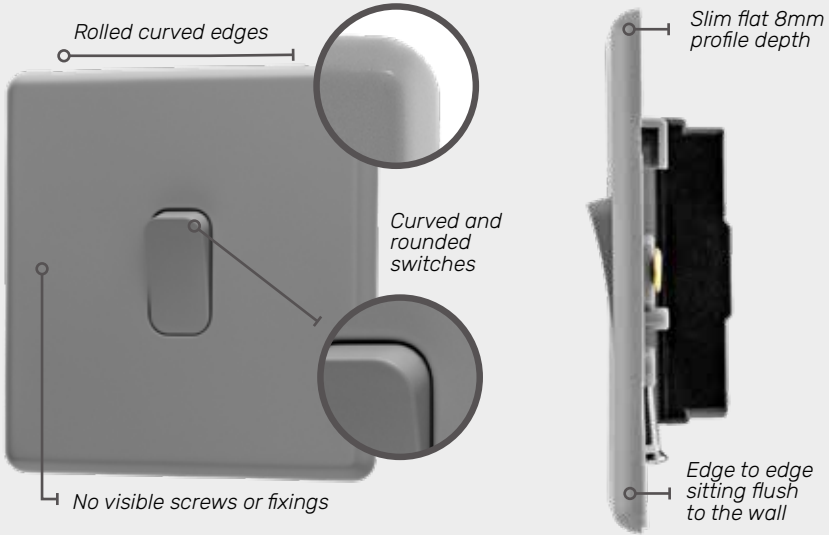

Rocker Key Features