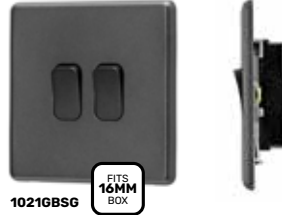

Rocker - Charcoal Grey

**ARLEC**  
rocker 

10A 1 Gang 2 Way  
Single Light Switch

10A 2 Gang 2 Way  
Double Light Switch

10A 1 Gang 2 Way  
Universal Dimmer Switch

10A 2 Gang 2 Way  
Universal Dimmer Switch