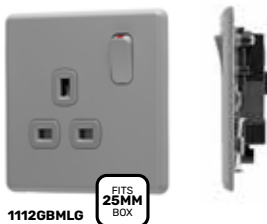

13A 1 Gang
Single Switched Socket