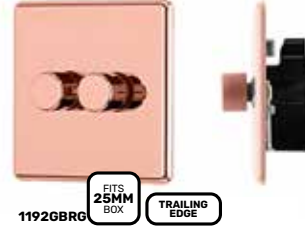

13A Fused  
Connection Unit

13A 1 Gang  
Single Switched Socket

13A 2 Gang  
Double Switched Socket

13A 2 Gang  
Double Switched Socket  
2x4A USB