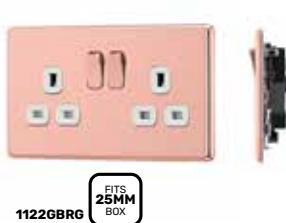

13A Fused  
Connection Unit

13A 1 Gang  
Single Switched Socket

13A 2 Gang  
Double Switched Socket

13A 2 Gang  
Double Switched Socket  
2x4A USB