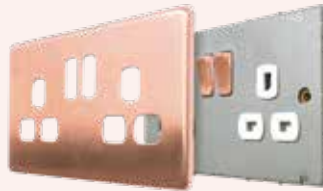

Features

- Sits beautifully flush to the wall with no visible screws or fixings
- Sleek and slim profile 8mm depth
- Removable face plate for easy decorating
- Trailing edge universal dimmers suitable for LED, halogen and CFL
- Funnel entry colour coded terminals
- Top access terminals
- Sockets fit a 25mm back box