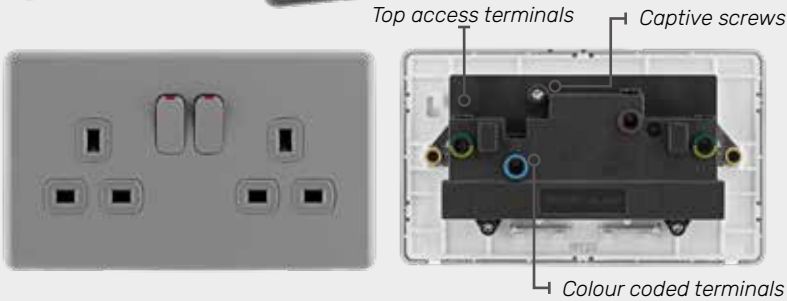

Rocker Key Features