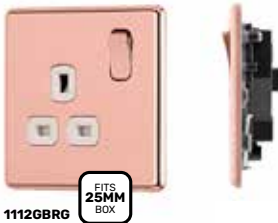

13A Fused  
Connection Unit

13A 1 Gang  
Single Switched Socket

13A 2 Gang  
Double Switched Socket

13A 2 Gang  
Double Switched Socket  
2x4A USB