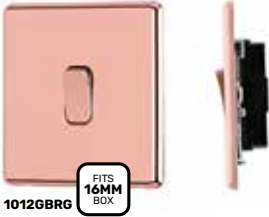

10A 1 Gang 2 Way
Single Light Switch