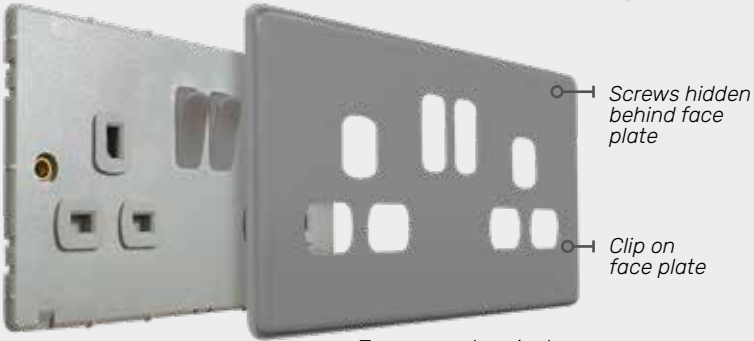

Rocker Key Features