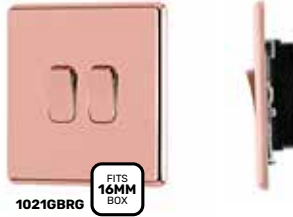

10A 2 Gang 2 Way
Double Light Switch