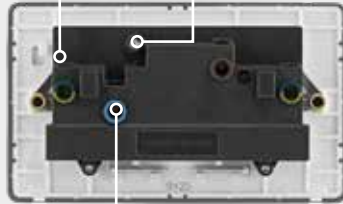

Colour coded terminals