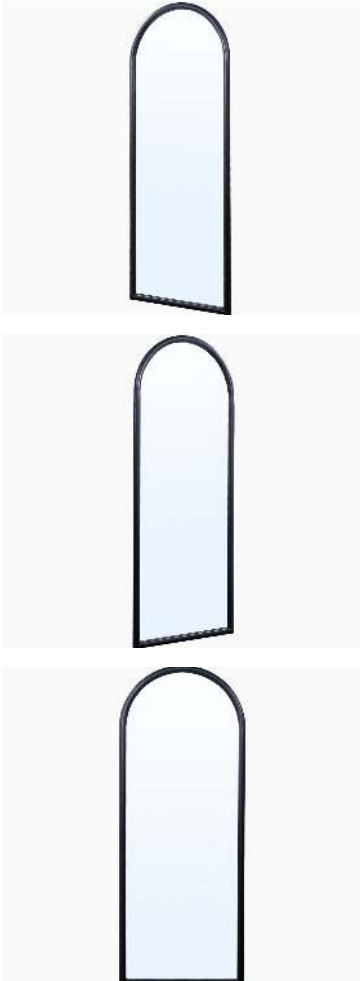

Weight: 12.56 kg, 11 kg
Size: 90×67×7, 81×61×7
Material: Iron
SKU: TRWM00001A

£ 170

[BUY NOW](#)

Aza Carved Wooden Mirror - Grey

Ruh, meaning soul in Urdu, reflects soulful elegance. The round frame, crafted from high-quality reclaimed wood and highlighted with a rich natural finish, adds a touch of warmth. Whether it graces the entryway over a console or serves as a vanity mirror in the bedroom, Ruh excels at capturing and reflecting beauty.

Weight: 10.5 kg

Size: 120×90×5

Material Mango Wood

SKU: BAWM00017A

£ 121

BUY NOW

Inayat Asymmetrical Wooden Mirror - Brown

Ruh, meaning soul in Urdu, reflects soulful elegance. The round frame, crafted from high-quality reclaimed wood and highlighted with a rich natural finish, adds a touch of warmth. Whether it graces the entryway over a console or serves as a vanity mirror in the bedroom, Ruh excels at capturing and reflecting beauty.

Weight: 7.9 Kg

Size: 120×50×5

Material: Mango Wood

SKU: BAWM00022A

£ 88

BUY NOW

Juniper Sleek Black Arched Mirror - Black

Ruh, meaning soul in Urdu, reflects soulful elegance. The round frame, crafted from high-quality reclaimed wood and highlighted with a rich natural finish, adds a touch of warmth. Whether it graces the entryway over a console or serves as a vanity mirror in the bedroom, Ruh excels at capturing and reflecting beauty.

Colour: Black

Size: 180×70×2.5

Weight: 5.6 kg

SKU: BAWM00007A

£ 159

BUY NOW

Naaz Carved Wooden Mirror - Natural

The Naaz carved mirror frame is a stunning accessory handcrafted from solid wood. It features a distressed grey finish, imparting a rustic and vintage aesthetic. The versatile design makes it a perfect fit for any decor style. Whether employed as a striking accent in the living room or serving as a vanity companion in your bedroom, Naaz brings impeccable character.