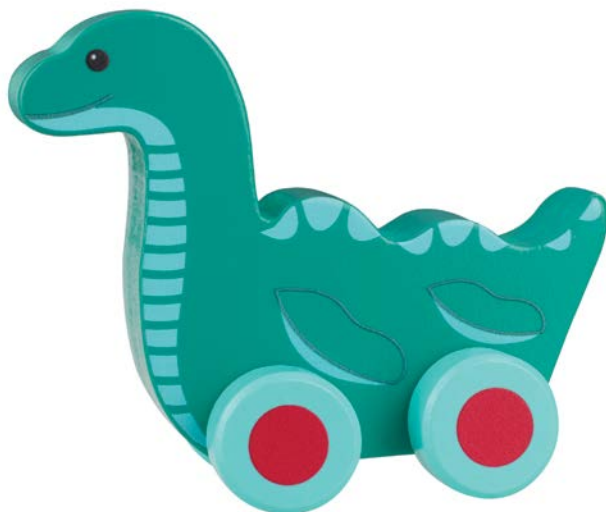

london bus pull along (FSC®)
product code: OTT09465 pack size: 6 age: 18 months +

london guard puzzle (FSC®)

product code: OTT06616 pack size: 12 age: 18 months +

london bus puzzle (FSC®)

product code: OTT06609 pack size: 12 age: 18 months +

london soldier pencil (FSC®)

product code: OTT17654
pack size: 12 age: 3 years +

london bus pencil (FSC®)

product code: OTT17661
pack size: 12 age: 3 years +

london taxi pencil (FSC®)

product code: OTT17678
pack size: 12 age: 3 years +

scotland

highland cow first push toy (FSC®)
product code: OTT07347 pack size: 6 age: 18 months +

scottie dog first push toy (FSC®)
product code: OTT07361 pack size: 6 age: 18 months +

nessie first push toy (FSC®)
product code: OTT07354 pack size: 6 age: 18 months +