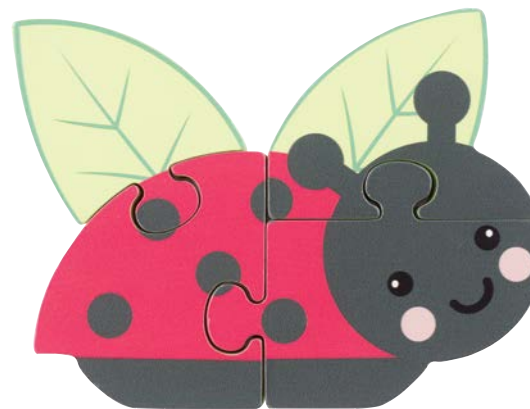

happy veggies & friends puzzles in a box (FSC®)
product code: OTT06894 pack size: 4 age: 18 months +

counting veggies (FSC®)
product code: OTT12138 pack size: 4 age: 18 months +

stacking honey bees (FSC®)

product code: OTT12107 pack size: 4 age: 18 months +

honey bee puzzle (FSC®)

product code: OTT06302 pack size: 12 age: 18 months +

butterfly puzzle (FSC®)

product code: OTT06326 pack size: 12 age: 18 months +

honey bee push along (FSC®)

product code: OTT02220 pack size: 6 age: 18 months +

honey bee boxed push along (FSC®)

product code: OTT02340 pack size: 4 age: 18 months +

ladybird puzzle (FSC®)

product code: OTT06296 pack size: 12 age: 18 months +