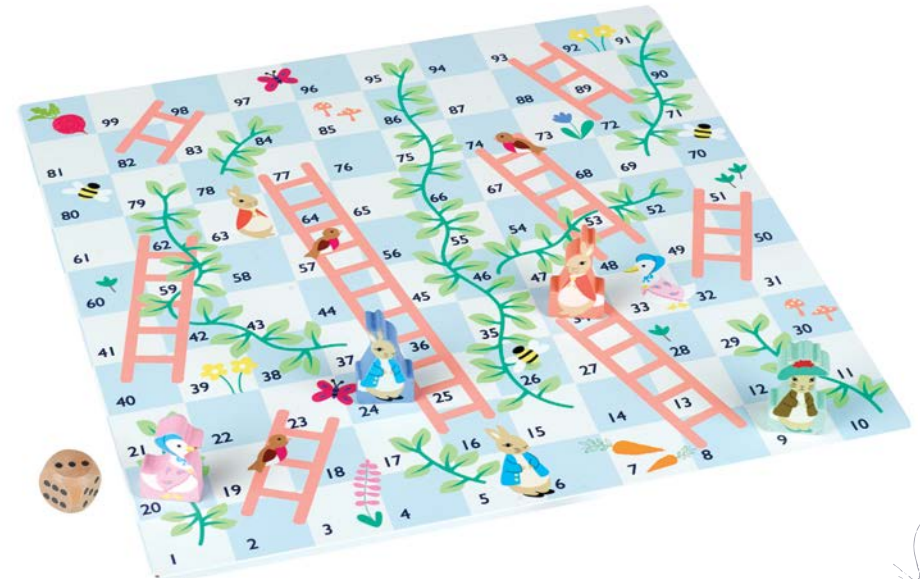

NEW Peter Rabbit™ play set (FSC®)
product code: OTT11218 pack size: 2 age: 3 years +

THE WORLD OF
PETER RABBIT™
Beatrix Potter™

NEW Peter Rabbit™ stitching kit (FSC®)
product code: OTT13249 pack size: 12 age: 3 years +

NEW Peter Rabbit™ stitching kit (pack of 4) (FSC®)
product code: OTT13263 pack size: 6 age: 3 years +

NEW Flopsy™ stitching kit (FSC®)
product code: OTT13256 pack size: 12 age: 3 years +

NEW Peter Rabbit™ 4-in-a-row (FSC®)
 product code: OTT26225 pack size: 4 age: 3 years +

Peter Rabbit™ tic tac toe (FSC®)
 product code: OTT26510 pack size: 4 age: 3 years +

Peter Rabbit™ memory game
 product code: OTT25266 pack size: 6 age: 3 years +

Peter Rabbit™ vines & ladders
 product code: OTT13259 pack size: 4 age: 3 years +

THE WORLD OF
PETER RABBIT™
Beatrix Potter™

Peter Rabbit™ wooden stacking cubes (FSC®)
product code: OTT12459 pack size: 2 age: 18 months +

Peter Rabbit™ skittles (FSC®)
product code: OTT03479 pack size: 4 age: 3 years +