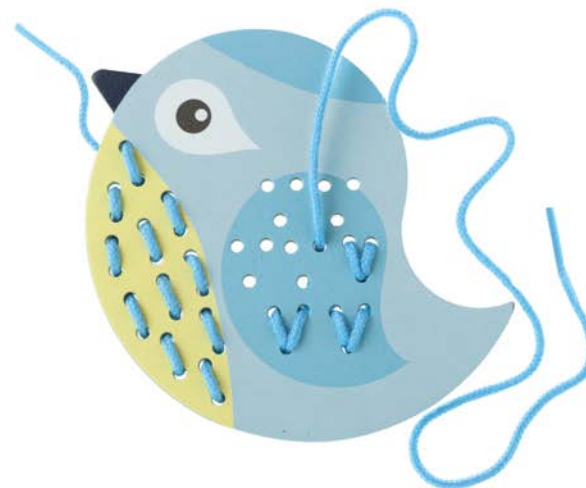

NEW woodland animal stitching kit (pack of 4) (FSC®)

product code: OTT27952 pack size: 6 age: 3 years +