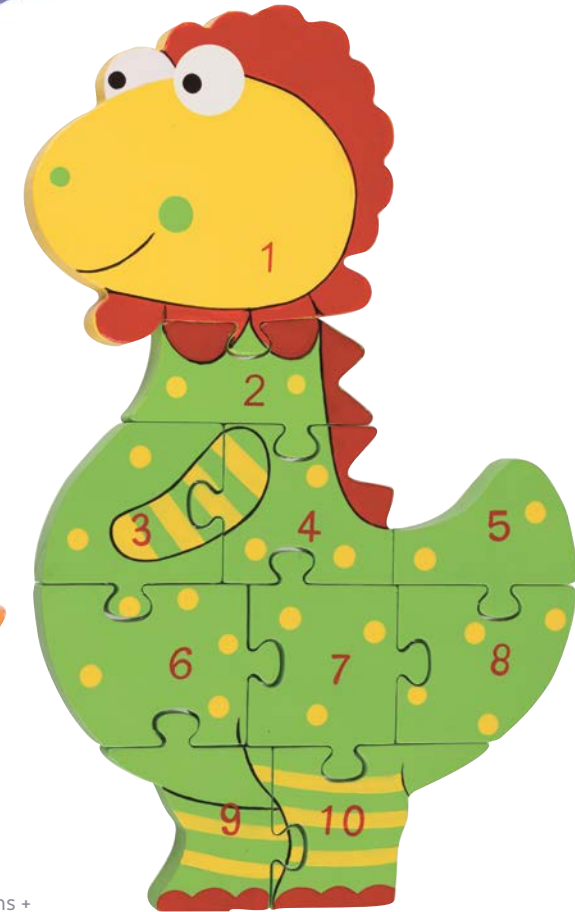

dolphin pencil (FSC®)
 product code: OTT17555
 pack size: 12 age: 3 years +

dinosaurs

dinosaur alphabet puzzle (FSC®)
product code: OTT04434 pack size: 4 age: 18 months +

dinosaur puzzle (FSC®)

product code: OTT06791 pack size: 12 age: 18 months +

diplodocus puzzle (FSC®)

product code: OTT06760 pack size: 12 age: 18 months +

stegosaurus puzzle (FSC®)

product code: OTT06784 pack size: 12 age: 18 months +

dinosaur number puzzle (FSC®)

product code: OTT05427 pack size: 4 age: 18 months +