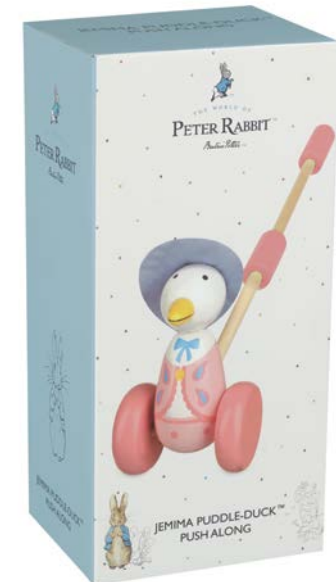

Peter Rabbit™ wheelbarrow (FSC®)
product code: OTT24442 pack size: 1 age: 3 years +

Peter Rabbit™ balancing game (FSC®)
product code: OTT12480 pack size: 4 age: 18 months +

 THE WORLD OF

PETER RABBIT™

Beatrix Potter™

Peter Rabbit™ block trolley (FSC®)
 product code: OTT24506 pack size: 1 age: 18 months +

Peter Rabbit™ push along (FSC®)
 product code: OTT02455 pack size: 6 age: 18 months +

Peter Rabbit™ boxed push along (FSC®)
 product code: OTT02561 pack size: 4 age: 18 months +

Jemima Puddle-Duck™ push along (FSC®)
 product code: OTT02462 pack size: 6 age: 18 months +

Jemima Puddle-Duck™ boxed push along (FSC®)
 product code: OTT02643 pack size: 4 age: 18 months +

Peter Rabbit™ pull along (FSC®)
product code: OTT09018 pack size: 6 age: 18 months +

Jemima Puddle-Duck™ pull along (FSC®)
product code: OTT09025 pack size: 6 age: 18 months +

Peter Rabbit™ first push toys (FSC®)
product code: OTT07940 pack size: 4 age: 18 months +

 THE WORLD OF

PETER RABBIT™