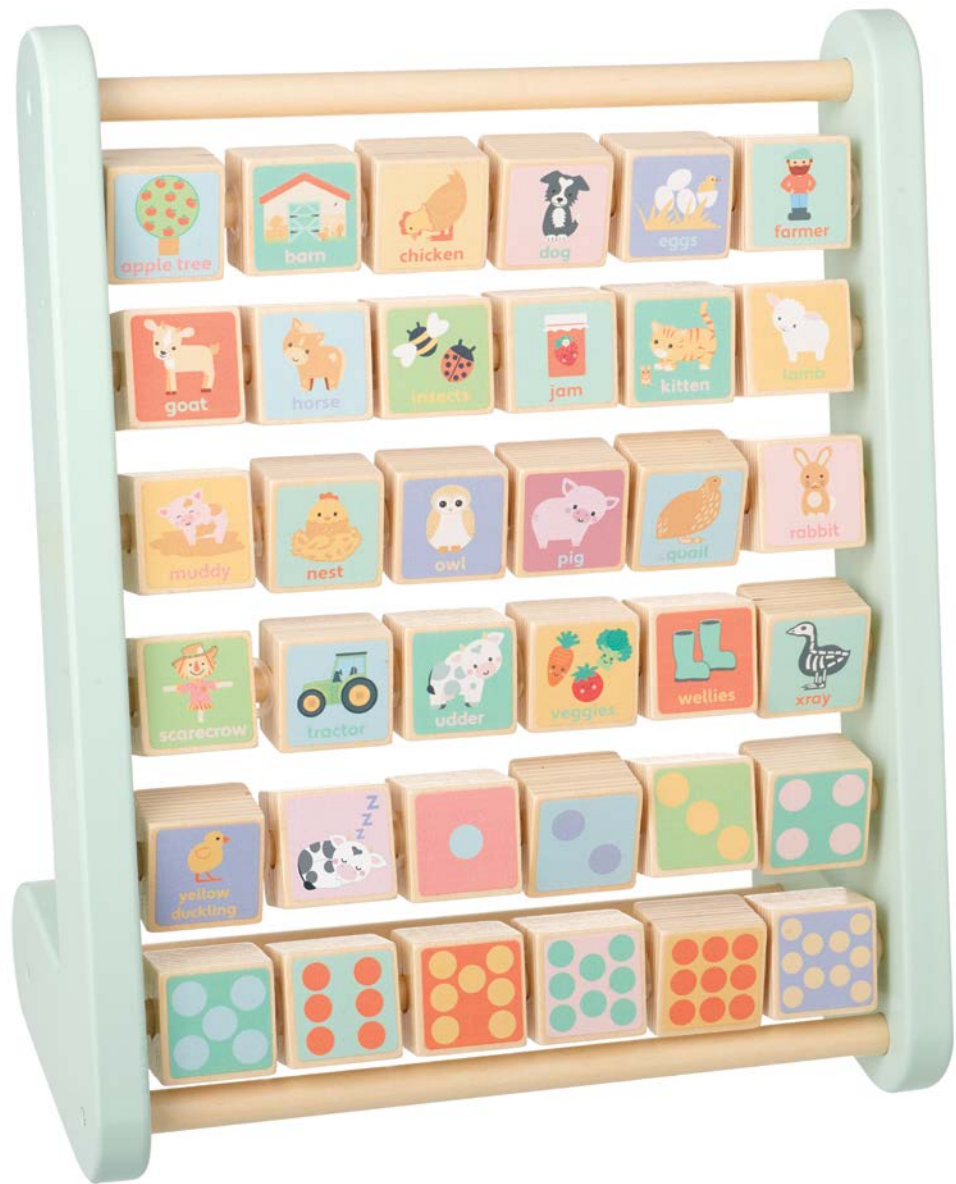

THE LITTLE BLUEBIRD THEATRE

wooden tabletop theatre

the little bluebird theatre (FSC®)
 product code: OTT11082 pack size: 2 age: 3 years +

new 2025 farmyard

NEW farmyard play set (FSC®)
 product code: OTT11559 pack size: 2 age: 3 years +

NEW sheepdog sketch board (FSC®)
product code: OTT28201 pack size: 4 age: 3 years +

NEW farmyard magnetic picture board (FSC®)
product code: OTT20195 pack size: 4 age: 3 years +

farmyard barn puzzle (FSC®)
product code: OTT06719 pack size: 4 age: 18 months +

farmyard animal counting game (FSC®)
product code: OTT12665 pack size: 2 age: 18 months +

farmyard alphabet abacus (FSC®)
 product code: OTT13788 pack size: 2 age: 18 months +

farmyard animal skittles (FSC®)