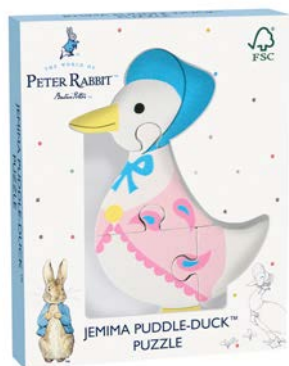

Peter Rabbit™ tic tac toe (FSC®)
 product code: OTT26510 pack size: 4 age: 3 years +

Peter Rabbit™ memory game
 product code: OTT25266 pack size: 6 age: 3 years +

Peter Rabbit™ vines & ladders
 product code: OTT13259 pack size: 4 age: 3 years +

THE WORLD OF
PETER RABBIT™
Beatrix Potter™

Peter Rabbit™ wooden stacking cubes (FSC®)
product code: OTT12459 pack size: 2 age: 18 months +

Peter Rabbit™ skittles (FSC®)
product code: OTT03479 pack size: 4 age: 3 years +

Peter Rabbit™ puzzles in a box
product code: OTT11242 pack size: 4 age: 18 months +

Peter Rabbit™ number puzzle (FSC®)
product code: OTT05902 pack size: 4 age: 18 months +

Peter Rabbit™ puzzle (FSC®)
product code: OTT06708 pack size: 12 age: 18 months +

Jemima Puddle-Duck™ puzzle (FSC®)
product code: OTT06715 pack size: 12 age: 18 months +

Tom Kitten™ puzzle (FSC®)
product code: OTT06722 pack size: 12 age: 18 months +

Jemima Puddle-Duck™ number puzzle (FSC®)
product code: OTT05919 pack size: 4 age: 18 months +