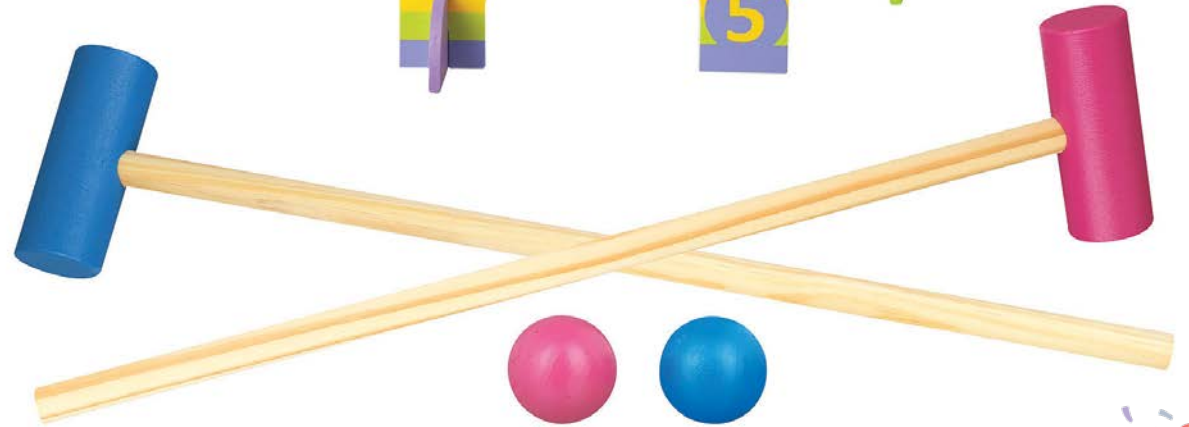

NEW animal croquet set (FSC®)
product code: OTT20133 pack size: 4 age: 3 years +