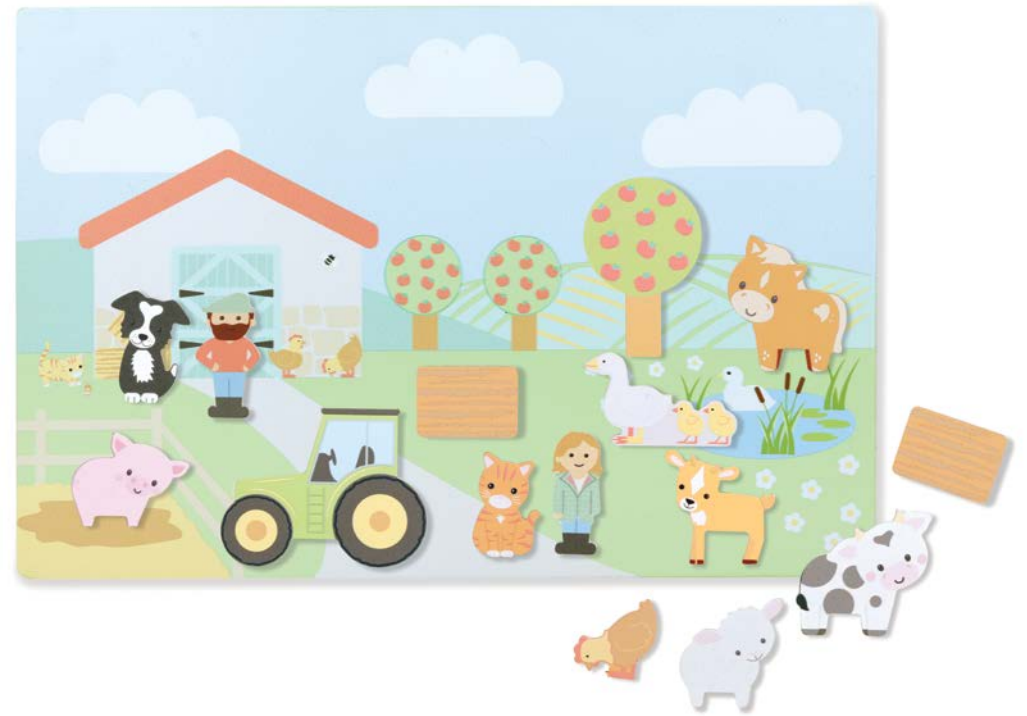

NEW farmyard play set (FSC®)
product code: OTT11559 pack size: 2 age: 3 years +

NEW zoo play set (FSC®)
product code: OTT11884 pack size: 2 age: 3 years +

NEW adventure play set (FSC®)
product code: OTT11846 pack size: 2 age: 3 years +

THE LITTLE BLUEBIRD THEATRE

wooden tabletop theatre

the little bluebird theatre (FSC®)
 product code: OTT11082 pack size: 2 age: 3 years +

new 2025 farmyard

NEW farmyard play set (FSC®)
 product code: OTT11559 pack size: 2 age: 3 years +

NEW sheepdog sketch board (FSC®)
product code: OTT28201 pack size: 4 age: 3 years +

NEW farmyard magnetic picture board (FSC®)
product code: OTT20195 pack size: 4 age: 3 years +

farmyard barn puzzle (FSC®)
product code: OTT06719 pack size: 4 age: 18 months +

farmyard animal counting game (FSC®)
product code: OTT12665 pack size: 2 age: 18 months +

farmyard alphabet abacus (FSC®)
 product code: OTT13788 pack size: 2 age: 18 months +

farmyard animal skittles (FSC®)