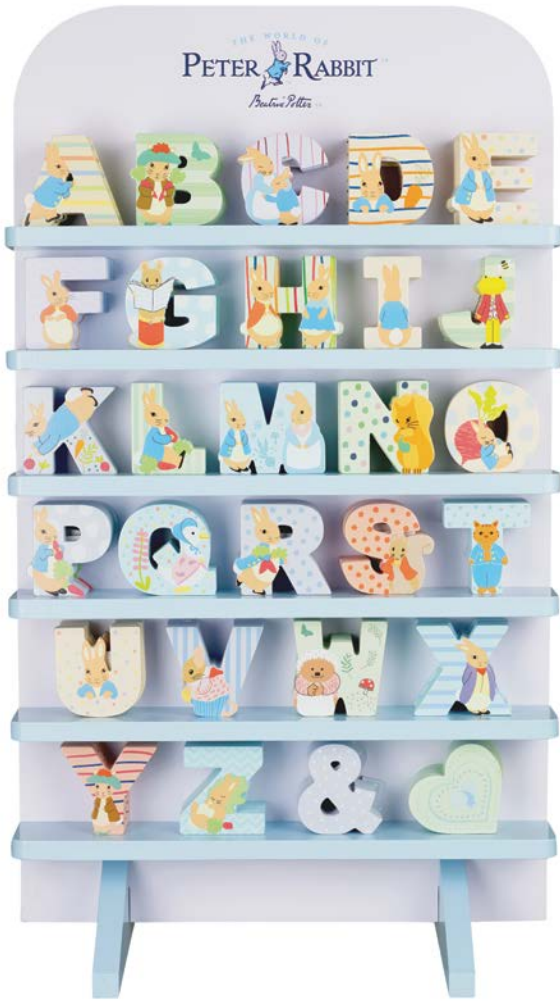

Peter Rabbit™ tambourine (FSC®)
product code: OTT14520 pack size: 6 age: 3 years +

Peter Rabbit™ maraca set (FSC®)
product code: OTT14889 pack size: 6 age: 18 months +

Peter Rabbit™ musical carousel
product code: OTT15297 pack size: 2

Peter Rabbit™ music box
product code: OTT15280 pack size: 4

Flopsy™ music box
product code: OTT15273 pack size: 4

Peter Rabbit™ mobile (FSC®)
product code: OTT16466 pack size: 4

Peter Rabbit™ alphabet letter stand
product code: OTTPRLSTAND

mixed pack of 228 letters
product code: OTTPRMIXED

Peter Rabbit™ alphabet letters (FSC®)
pack size: 6 (per letter) size: H7cm

Peter Rabbit™ roller rattle (FSC®)
product code: OTT14664 pack size: 6 age: from birth

Peter Rabbit™ pencil (FSC®)
product code: OTT17739
pack size: 12 age: 3 years +

Peter Rabbit™ yoyo (FSC®)
product code: OTT18426 pack size: 12 age: 3 years +

Peter Rabbit™ spinning top (FSC®)
product code: OTT18433 pack size: 12 age: 3 years +