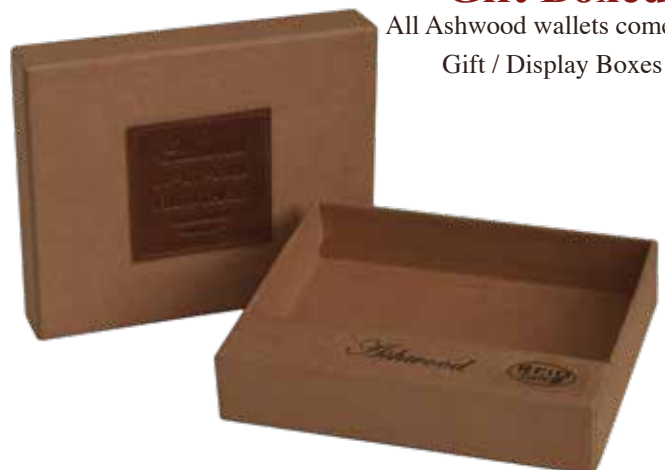

Gift Boxed

All Ashwood wallets come with
Gift / Display Boxes.

8341

Flight Bag

Available in: Black, Brown & Tan
20cm (l) x 24cm (h) x 5cm (w)

8342

A4 Messenger Bag with Tablet Pocket
Available in: Black, Brown & Tan
26cm (l) x 31cm (h) x 8cm (w)