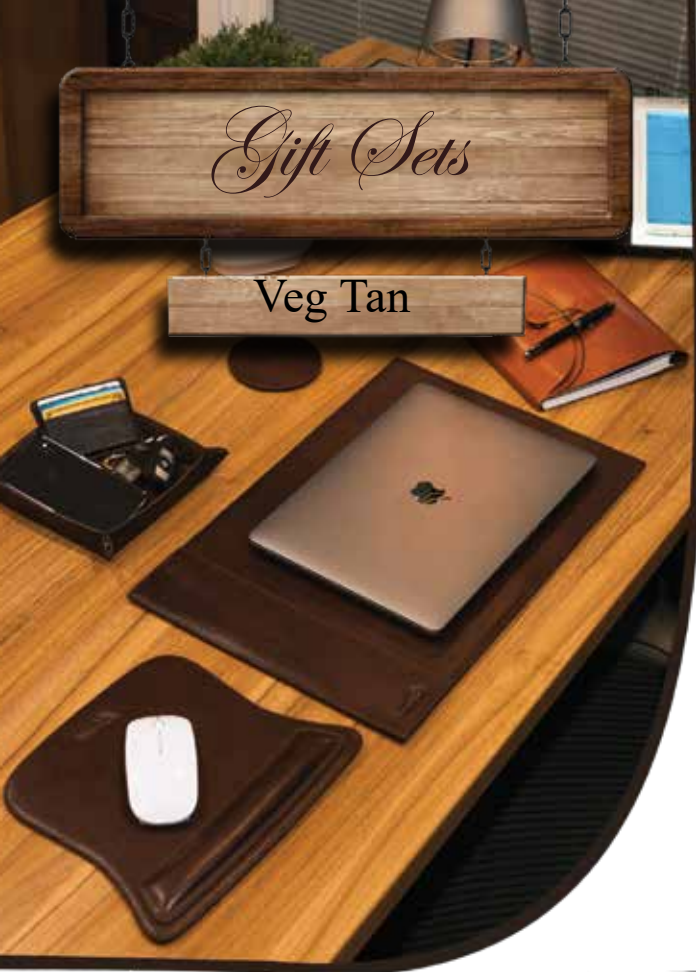

1293 VT

Coin Purse
Available in: Black, Brown & Tan

Gift Boxed

All Ashwood wallets come with
Gift / Display Boxes.

GS-1234

Luxury Desk Set

Desk Pad, Coaster, Mouse Pad & Coin Tray Set

Available in: Brown, Chestnut & Black