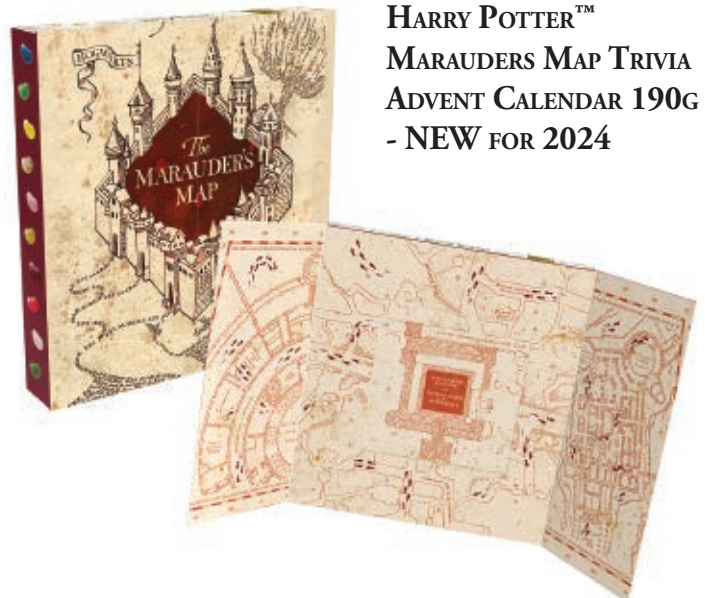

HARRY POTTER™ & WIZARDING WORLD™

HARRY POTTER™
CLEAR GIFT BOX 113G

HARRY POTTER™
BUTTER BEER COLLECTION
GIFTBOX NEW FOR 2024

HARRY POTTER™
HONEYDUKES TIN
NEW FOR 2024

HARRY POTTER™
10 FLAVOUR BAG 28G

NEW FOR 2023
HARRY POTTER™
MARAUDERS MAP TRIVIA
ADVENT CALENDAR 190G
- NEW FOR 2024