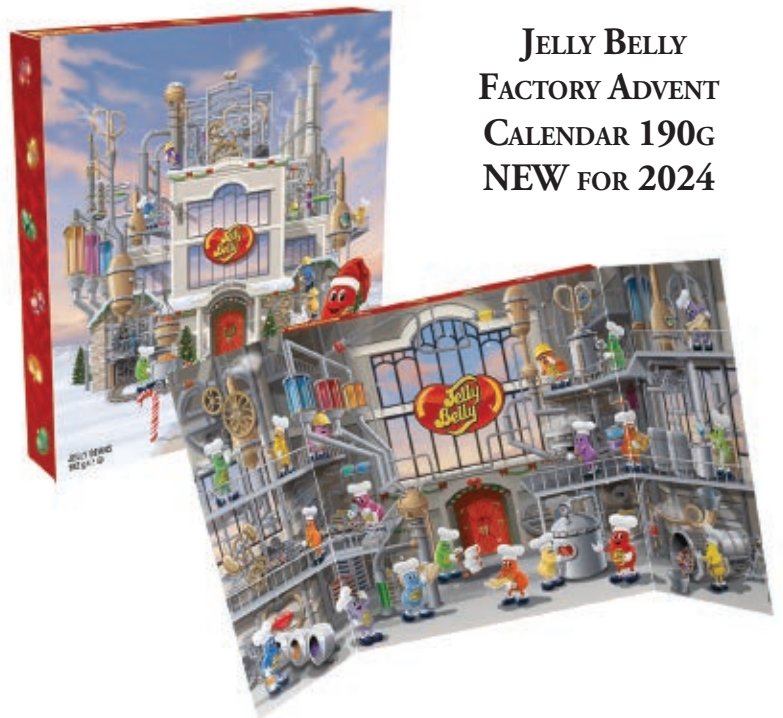

SEASONAL JELLY BELLY

125G CHRISTMAS 10 FLAVOUR GIFT BOX

250G CHRISTMAS 20 FLAVOUR GIFT BOX

SNOWMAN GREETING CARD WITH 28G OF TANGERINE BEANS

JELLY BELLY CHRISTMAS GABLE BOX 45G NEW FOR 2024

70G BAG

JELLY BELLY FACTORY ADVENT CALENDAR 190G NEW FOR 2024

113G SANTA CLEAR GIFT BOX 5 FLAVOURS

BEANBOOZLED®

100G BEANBOOZLED SPINNER GAME

DARE TO COMPARE

CAUTION
CONTAINS WEIRD & WILD FLAVORS

99G BEANBOOZLED MYSTERY DISPENSER
NEW FOR 2024

45G BEANBOOZLED FLIPBOX

100G BEANBOOZLED
'NAUGHTY OR NICE' SPINNER BOX