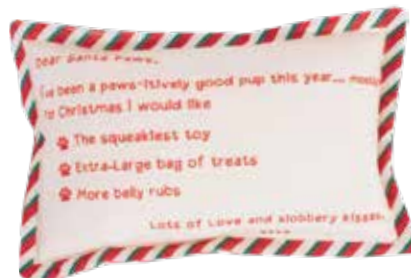

Sizing: 35cm
 Inners: 12 Outers: 24

WPX599
Squeaky Plush And
Rope Bauble Dog Toy

Sizing: 25cm
 Inners: 12 Outers: 24

Double Sided

WPX602
Squeaky Letter To
Santa Crinkle Dog Toy

Sizing: 19x13cm
 Inners: 12 Outers: 24

Available In
Two Colours

WPX590
Squeaky Santa Paws Train On A Rope Dog Toy

Sizing: 35cm
Inners: 12 Outers: 24

With Rope

Squeaker In Each Toy

WPX594
Squeaky Christmas Dinner On A Rope Dog Toy

Sizing: 35cm
Inners: 12 Outers: 24