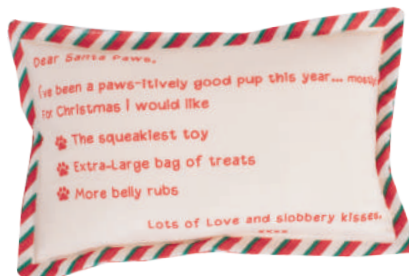

Sizing: 35cm
 Inners: 12 Outers: 24

WPX599
Squeaky Plush And
Rope Bauble Dog Toy

Sizing: 25cm
 Inners: 12 Outers: 24

Double Sided

WPX602
Squeaky Letter To
Santa Crinkle Dog Toy

Sizing: 19x13cm
 Inners: 12 Outers: 24

Available In
Two Colours

WPX590
Squeaky Santa Paws Train On A Rope Dog Toy

Sizing: 35cm
Inners: 12 Outers: 24

With Rope

Squeaker In Each Toy

WPX594
Squeaky Christmas Dinner On A Rope Dog Toy

Sizing: 35cm
Inners: 12 Outers: 24