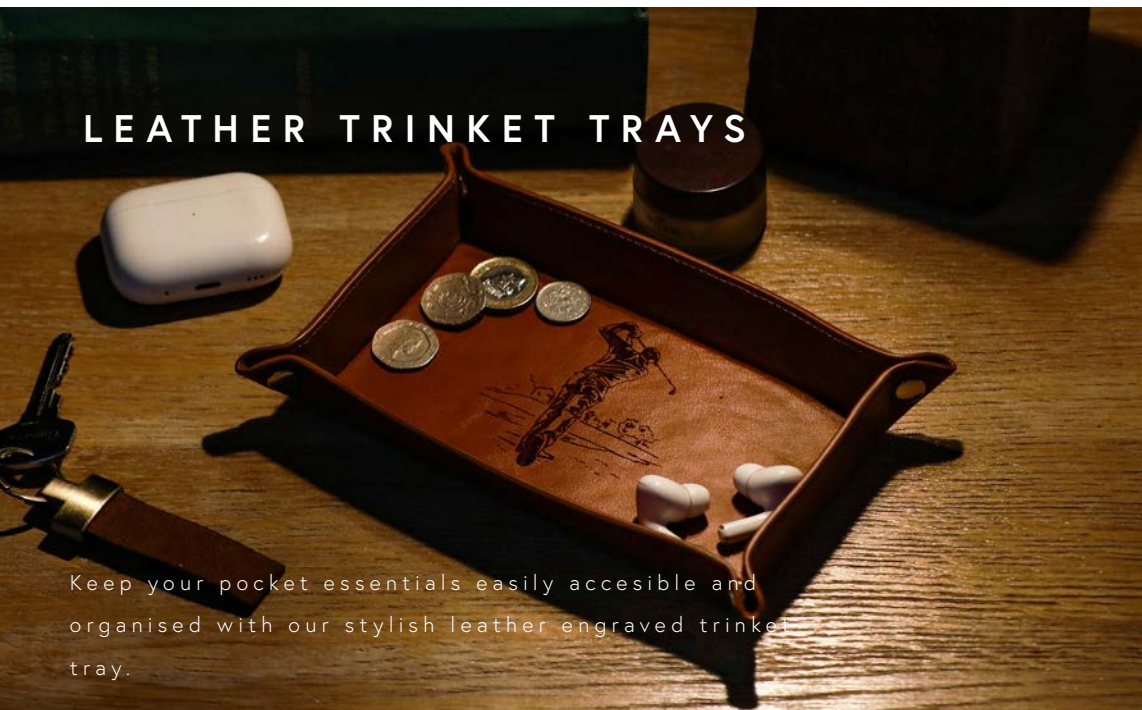

LEATHER TRINKET TRAYS

LEATHER TRINKET TRAYS

16cm x 7cm x 3cm

Keep your pocket essentials easily accesible and organised with our stylish leather engraved trinket tray.