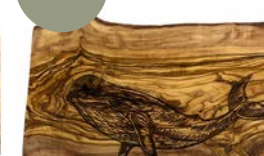

5 061040 756437

NEW

5 061040 756406

NEW