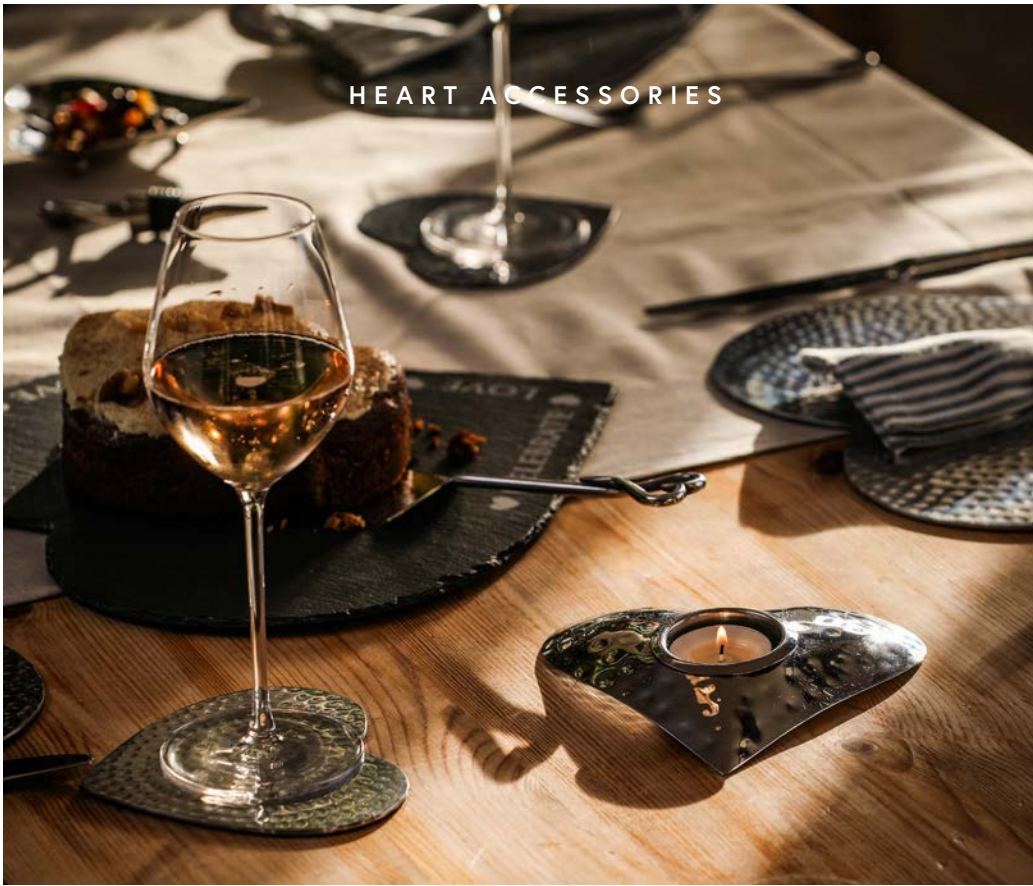

5 060949 553994

HEART ACCESSORIES

**Hand Hammered Tea Light Holder - Heart**  
JS/HTL/B  
15cm x 15cm x 2.5cm(H)

**Hand Hammered Dish - Heart**  
JS/HD/B  
20cm x 20cm x 3.5cm(H)

**Trinket Dish - Heart**  
JS/SHD/B  
12cm(Dia)