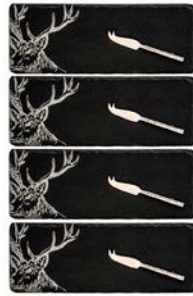

Boards - 29cm x 11cm  
Knives - 12cm

Highland Cow  
JS/MCBS/HC

Bee  
JS/MCBS/B

Pheasant  
JS/MCBS/PH

Country Animals  
JS/MCBS/CA

Stag  
JS/MCBS/S

Stag Prince  
JS/MCBS/SP

Thistle Trio  
JS/MCBS/TT