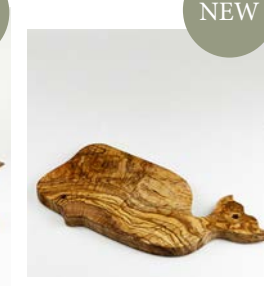

5 061040 750220

**Olive Wood Chopping Board - Lobster**  
NM/OL032/L  
34 x 19cm

5 060718 718203

NEW

**Olive Wood - Fish Shaped Board**  
NM/OL900  
34 x 19cm

5 061040 756444

NEW

**Olive Wood - Whale Shaped Board**  
NM/OL012/WH  
17.5 x 32cm