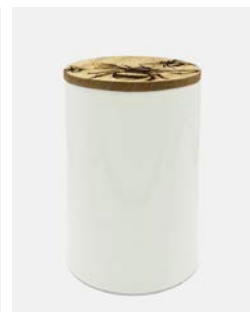

Medium - Bee
JS/SO/SJ/MB