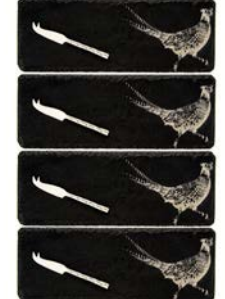

Boards - 29cm x 11cm  
Knives - 12cm  
(Please Order In Multiples of 2)

NEW

NEW

**Stag**  
JS/C/T1K/S

**Highland Cow**  
JS/C/T1K/HC

**Pheasant Side Profile**  
JS/C/T1K/PH

**Bee**  
JS/C/T1K/BEE

**Hare Side Profile**  
JS/C/T1K/H

**Sheep**  
JS/C/T1K/SHEEP

**Thistle Trio**  
JS/C/T1K/TT

**Whale**  
JS/C/T1K/WH

**Crab**  
JS/C/T1K/CRAB

**Dolphin**  
JS/C/T1K/DOL

**Turtle**  
JS/C/T1K/TU

4 MINI SLATE CHEESE BOARDS & KNIFE SETS

4 MINI SLATE CHEESE BOARDS & KNIFE SETS

Boards - 29cm x 11cm  
Knives - 12cm

Highland Cow  
JS/MCBS/HC

Bee  
JS/MCBS/B

Pheasant  
JS/MCBS/PH

Country Animals  
JS/MCBS/CA

Stag  
JS/MCBS/S

Stag Prince  
JS/MCBS/SP

Thistle Trio  
JS/MCBS/TT