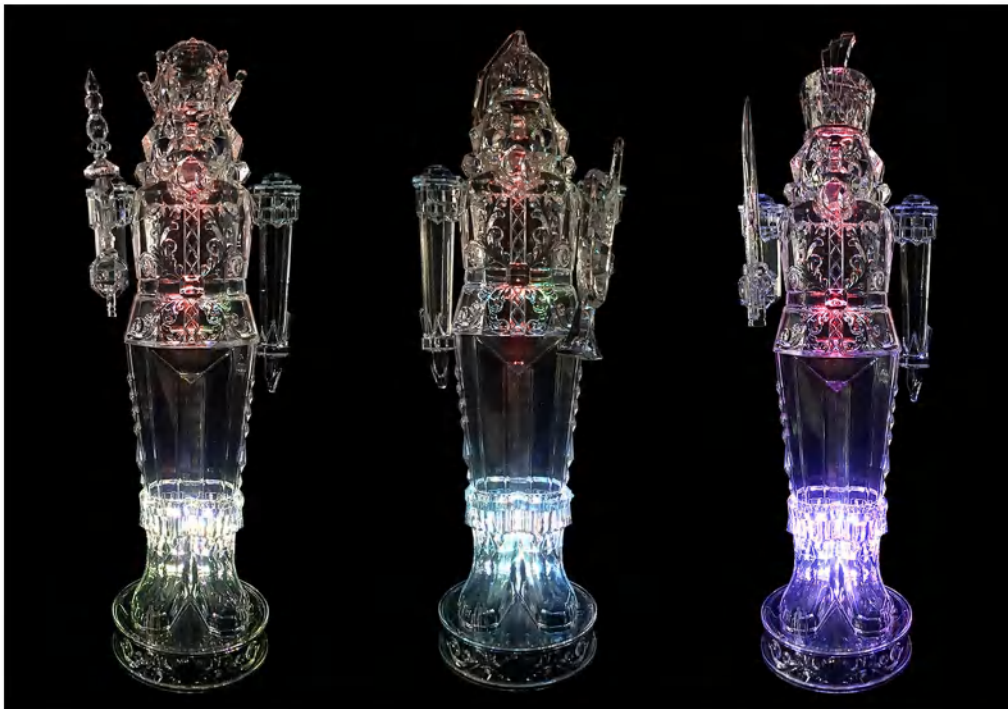

250101 42cm Led Nutcracker
Pack: 4Pc-19.5€/Pc-78.0€/pk

250101

250102 42cm Led Nutcracker
Pack: 4Pc-19.5€/Pc-78.0€/pk

250102

250103 42cm Led Nutcracker
Pack: 4Pc-19.5€/Pc-78.0€/pk

250103