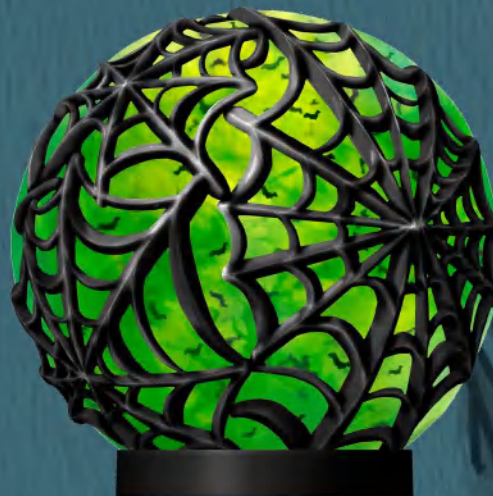

S250801 15cm Led Green
Halloween Spinning spider web Ball
Pack: 6Pc-€16.7/Pc-€100.2/pk