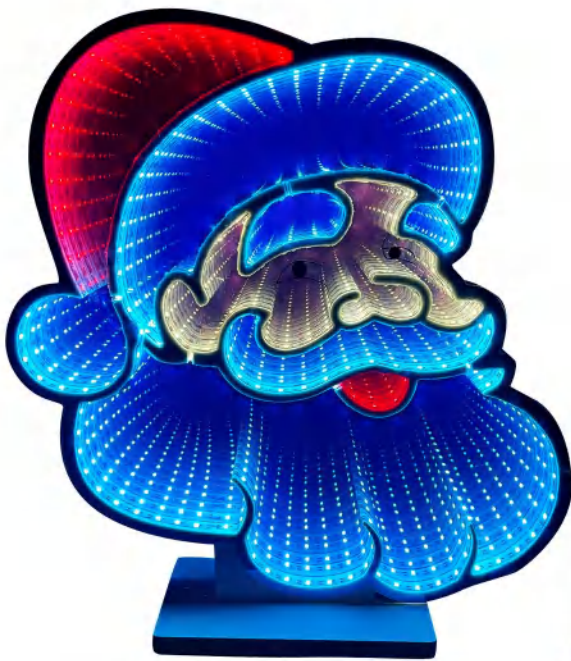

S251083 40cm Wooden
Santa Face
Pack:8Pc-€26.1/Pc-€208.8/pk