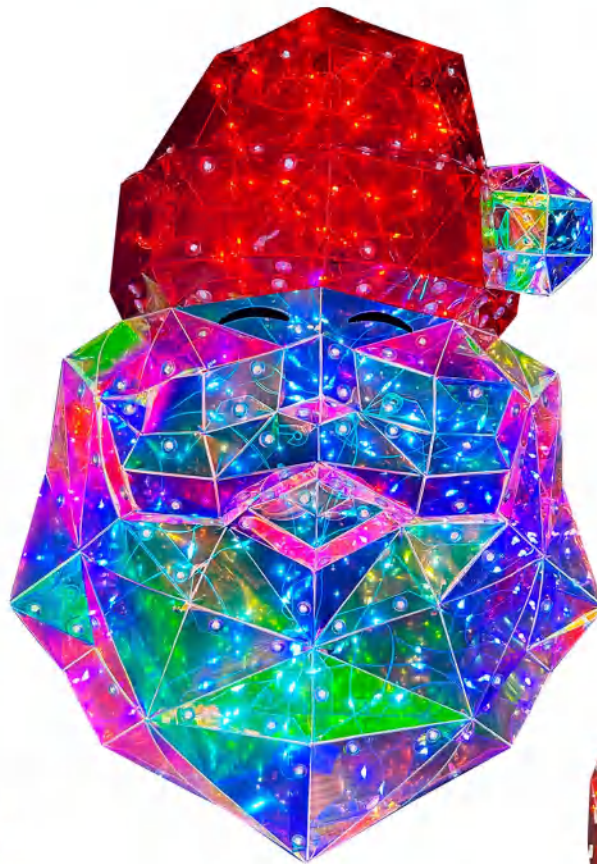

S250941 40cm Santa Head
Pack: 2Pc-€12.7/Pc-€25.4/pk