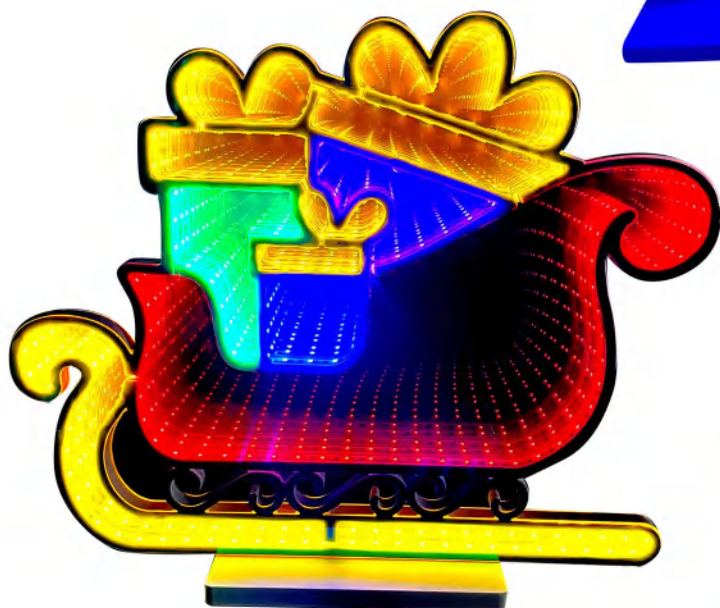

S251080 43.5cm Xmas
Sleigh and gift
Pack:8Pc-€25.4/Pc-€203.2/pk