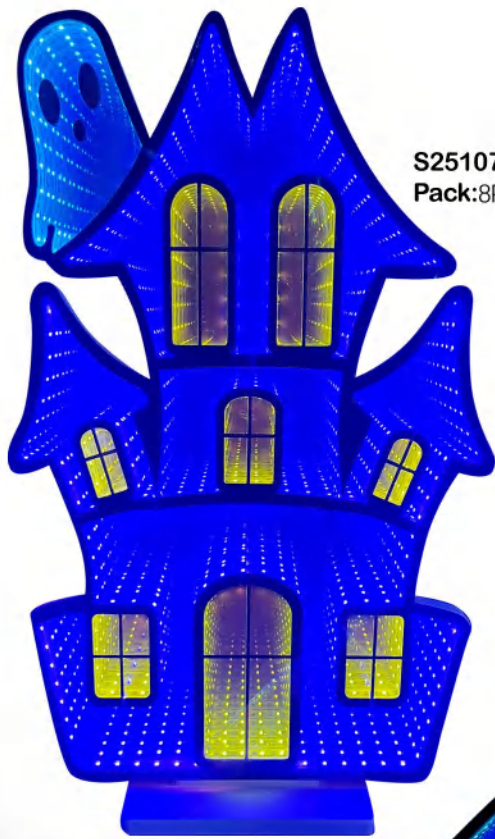

**S251083** 40cm Wooden  
Santa Face  
**Pack:**8Pc-€26.1/Pc-€208.8/pk

**S251084** 40cm Wooden  
Santa Moon Face  
**Pack:**8Pc-€26.2/Pc-€209.6/pk

**S251081** 40cm Xmas Dog  
**Pack:**8Pc-€25.7/Pc-€205.6/pk

**S251082** 60cm Snowman in Blue hat  
**Pack:**8Pc-€35.1/Pc-€280.8/pk

**S251086** 65cm Wooden  
Standing Snowman  
**Pack:**8Pc-€54.5/Pc-€436/pk

**S251078** 60cm Ghost House  
**Pack:**8Pc-€33.9/Pc-€271.2/pk