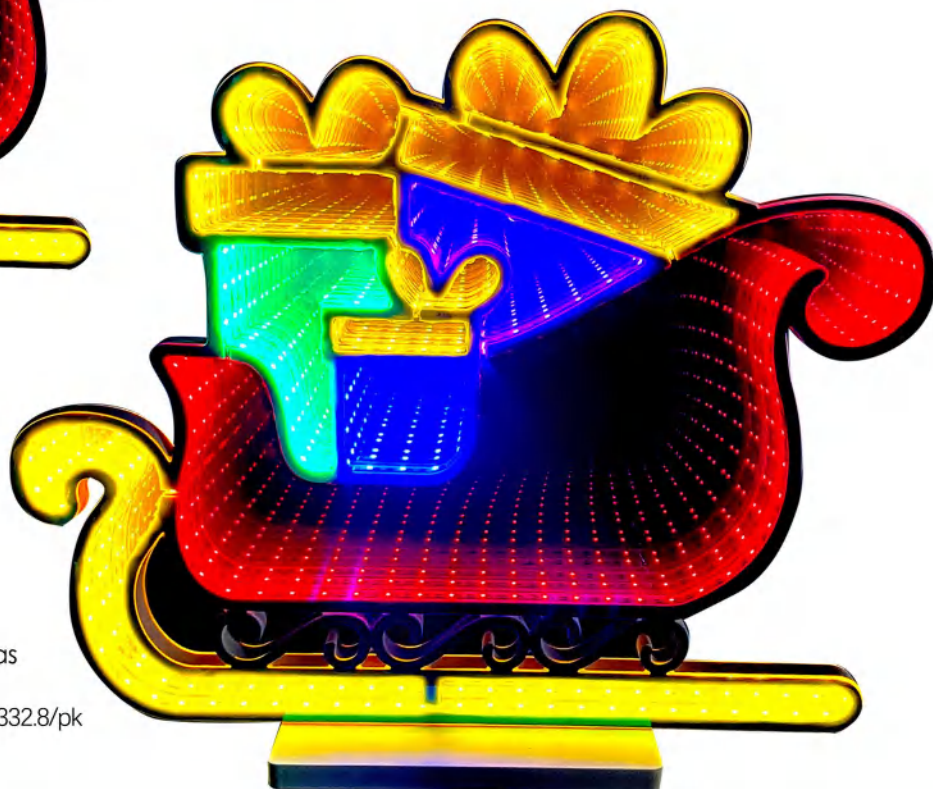

S251111 64cm Xmas
Sleigh and gift
Pack:8Pc-€41.6/Pc-€332.8/pk