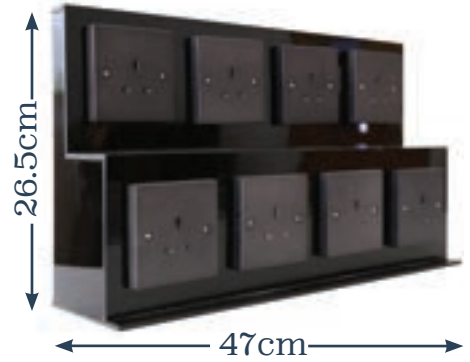

## Plug In Display Unit

**PLUGDIS**  
L 47cm x H 26.5cm x D 11.5cm

- A free standing display to be used with 8 Aromatize plug in melters only.
- Customer must order 8 different plug in designs to be eligible to purchase this display.
- Stock is limited to one unit per customer, unless approved by head office.