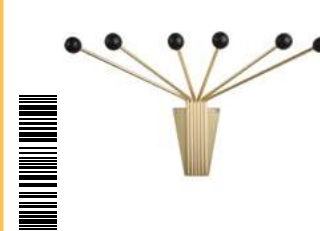

Hat Rack Neptune Gold w. Black Balls
Large
PT4008BK

Quantity: 3
Material: Iron - Colour: Black
H. 11,5cm W. 22cm W. 52cm
Designer: Boxtel & Buijs
6 hooks