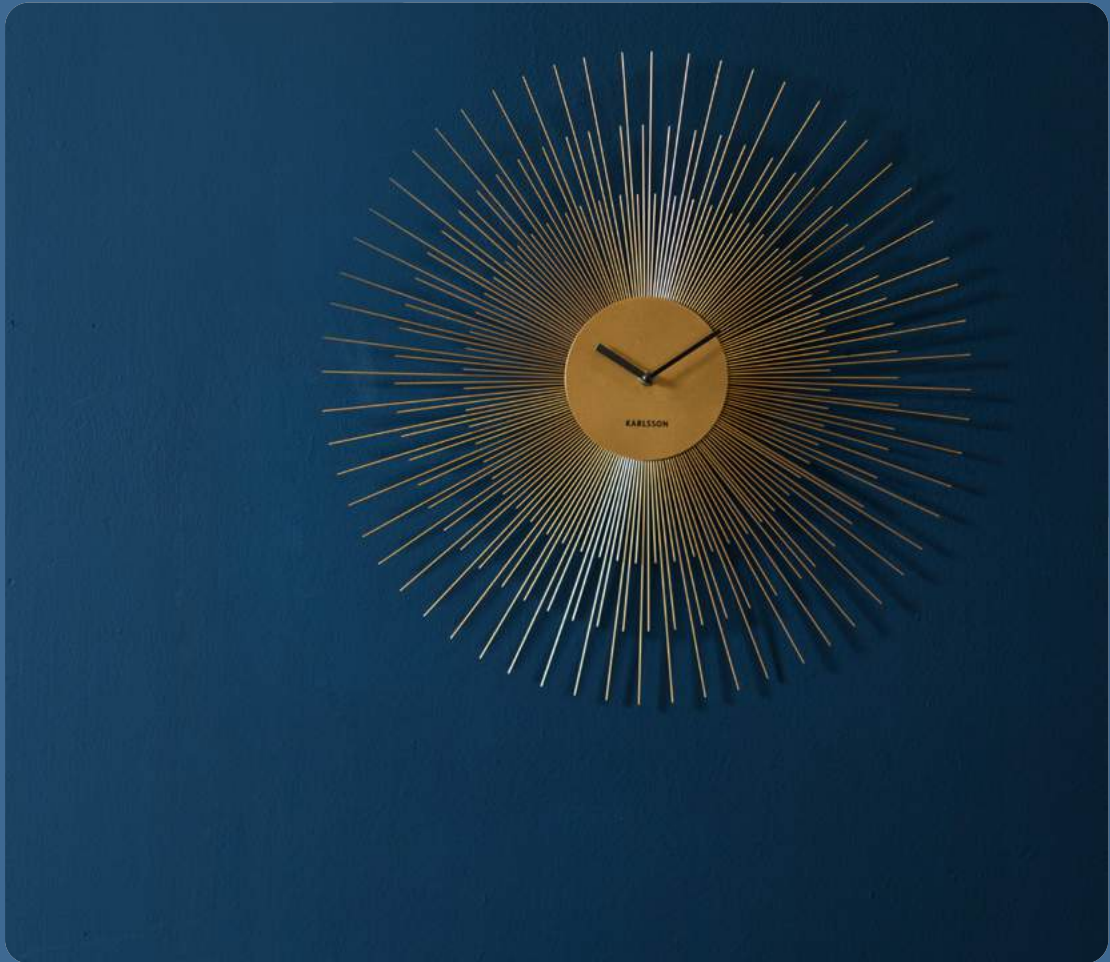

**Wall Clock Sunburst Medium
KA4860BK**

Quantity: 2
Material: Steel - Colour: Black
ø 30cm D, 4cm
Excl. 1x AA battery