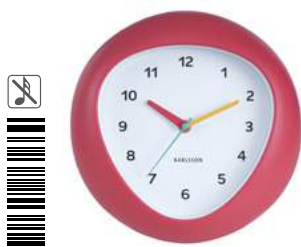

**Wall Clock Funky Vibes
KA6049RD**

Quantity: 3
Material: ABS - Colour: Scarlet red
ø 25,5cm D. 4,4cm
Excl. 1x AA battery
Designer: Studio DiscoDip

NEW