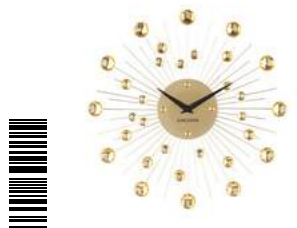

**Wall Clock Sunburst Medium
KA4860GD**

Quantity: 2
Material: Steel - Colour: Gold
ø 30cm D, 4cm
Excl. 1x AA battery