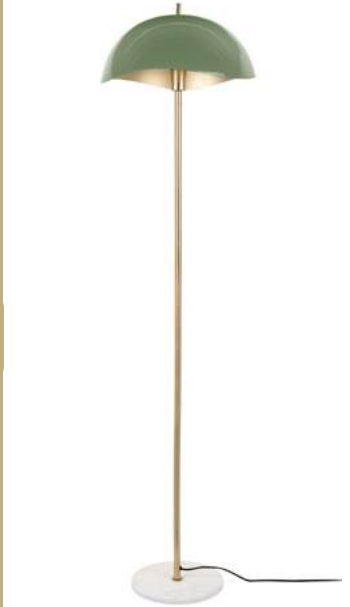

**Floor Lamp Waved
LM2202GR**

Quantity: 2
Material: Iron - Colour: Jungle green
ø 40cm H. 154cm - Excl. 1x E27, 15W
Cable length: 200cm - Colour: Black