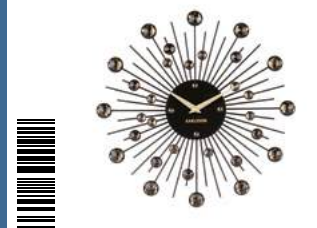

**Wall Clock Sunburst Medium
KA4860BK**

Quantity: 2
Material: Steel - Colour: Black
ø 30cm D, 4cm
Excl. 1x AA battery