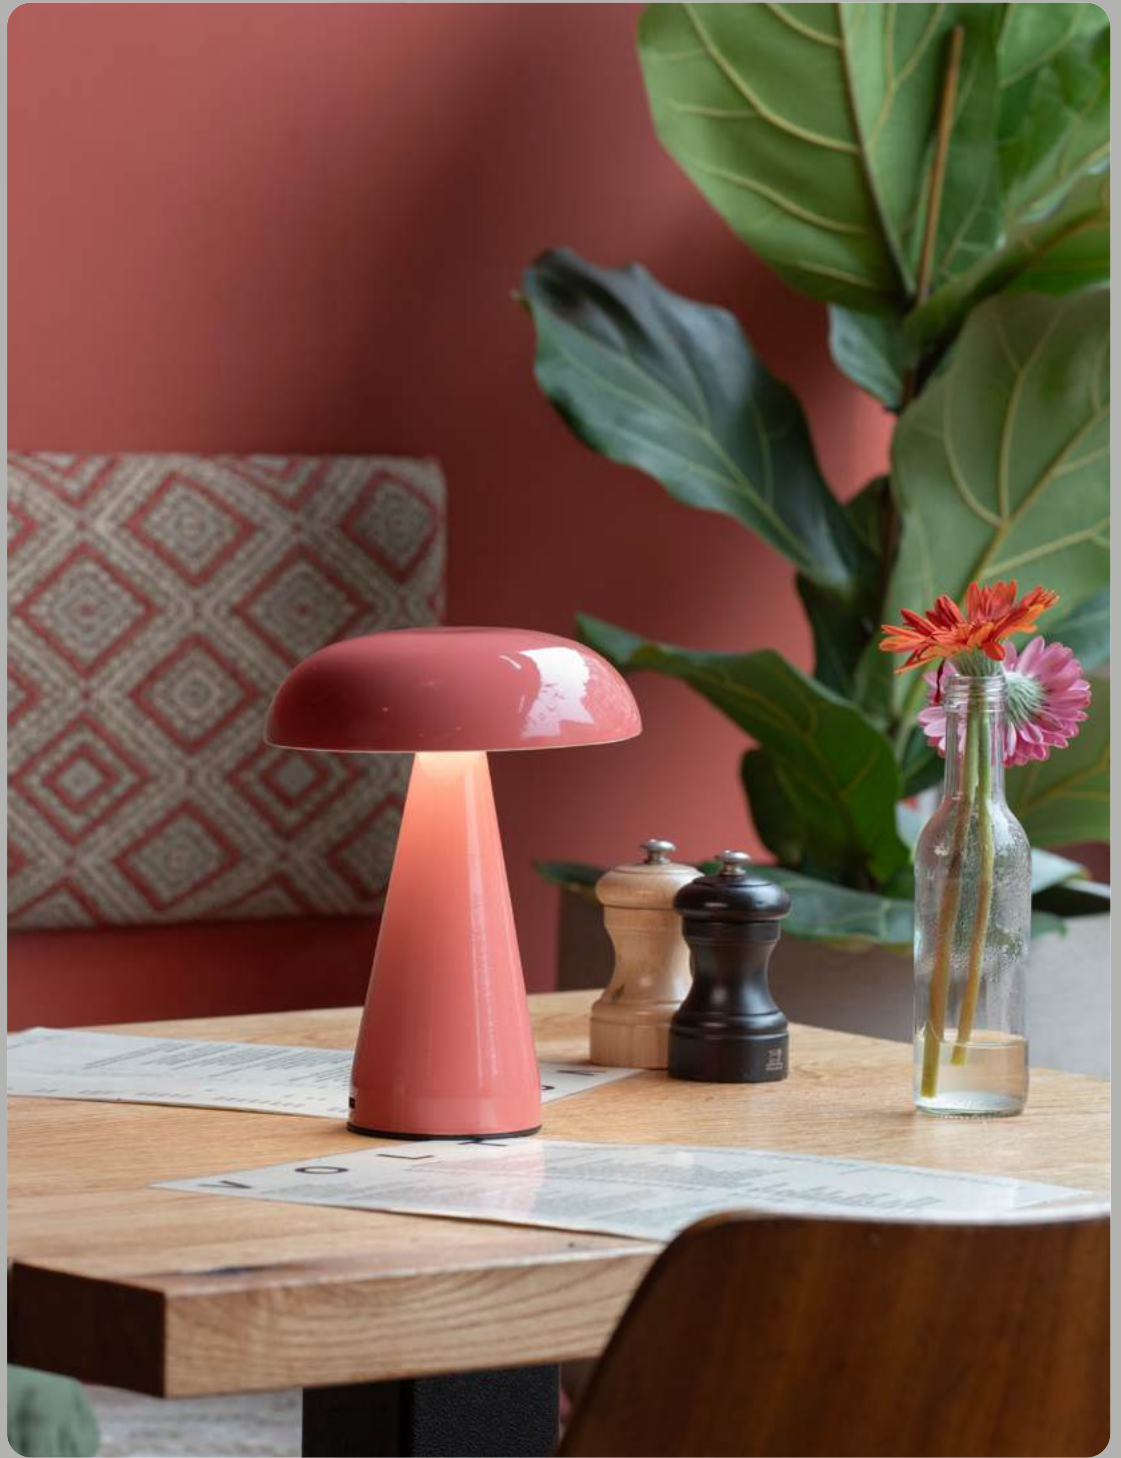

**Table Lamp Rachel LED
LM2234GR**

Quantity: 3
Material: Iron - Colour: Jungle green
ø 15,5cm H. 20,5cm W. 15,5cm 3W
Rechargeable
Incl. USB cable
3 brightness options

**Table Lamp Rachel LED
LM2234BL**

Quantity: 3
Material: Iron - Colour: Misty blue
ø 15,5cm H. 20,5cm 3W
Rechargeable
Incl. USB cable
3 brightness options

**Table Lamp Rachel LED
LM2234PI**

Quantity: 3
Material: Iron - Colour: Rose tan
ø 15,5cm H. 20,5cm W. 15,5cm 3W
Rechargeable
Incl. USB cable
3 brightness options

**Table Lamp Rachel LED
LM2234SI**

Quantity: 3
Material: Iron - Colour: Brushed nickel
ø 15,5cm H. 20,5cm W. 15,5cm 3W
Rechargeable
Incl. USB cable
3 brightness options

**Table Lamp Rachel LED
LM2234LB**

Quantity: 3
Material: Iron - Colour: Soft brown
ø 15,5cm H. 20,5cm W. 15,5cm 3W
Rechargeable
Incl. USB cable
3 brightness options

**Table Lamp Rachel LED
LM2234YE**

Quantity: 3
Material: Iron - Colour: Ochre yellow
ø 15,5cm H. 20,5cm W. 15,5cm 3W
Rechargeable
Incl. USB cable
3 brightness options

**Table Lamp Rachel LED
LM2234GD**

Quantity: 3
Material: Iron - Colour: Brushed gold
ø 15,5cm H. 20,5cm W. 15,5cm 3W
Rechargeable
Incl. USB cable
3 brightness options