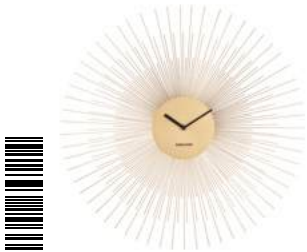

**Wall Clock Peony Large
KA5818GD**

Quantity: 2
Material: Steel - Colour: Gold
ø 60cm D, 3,5cm
Excl. 1x AA battery