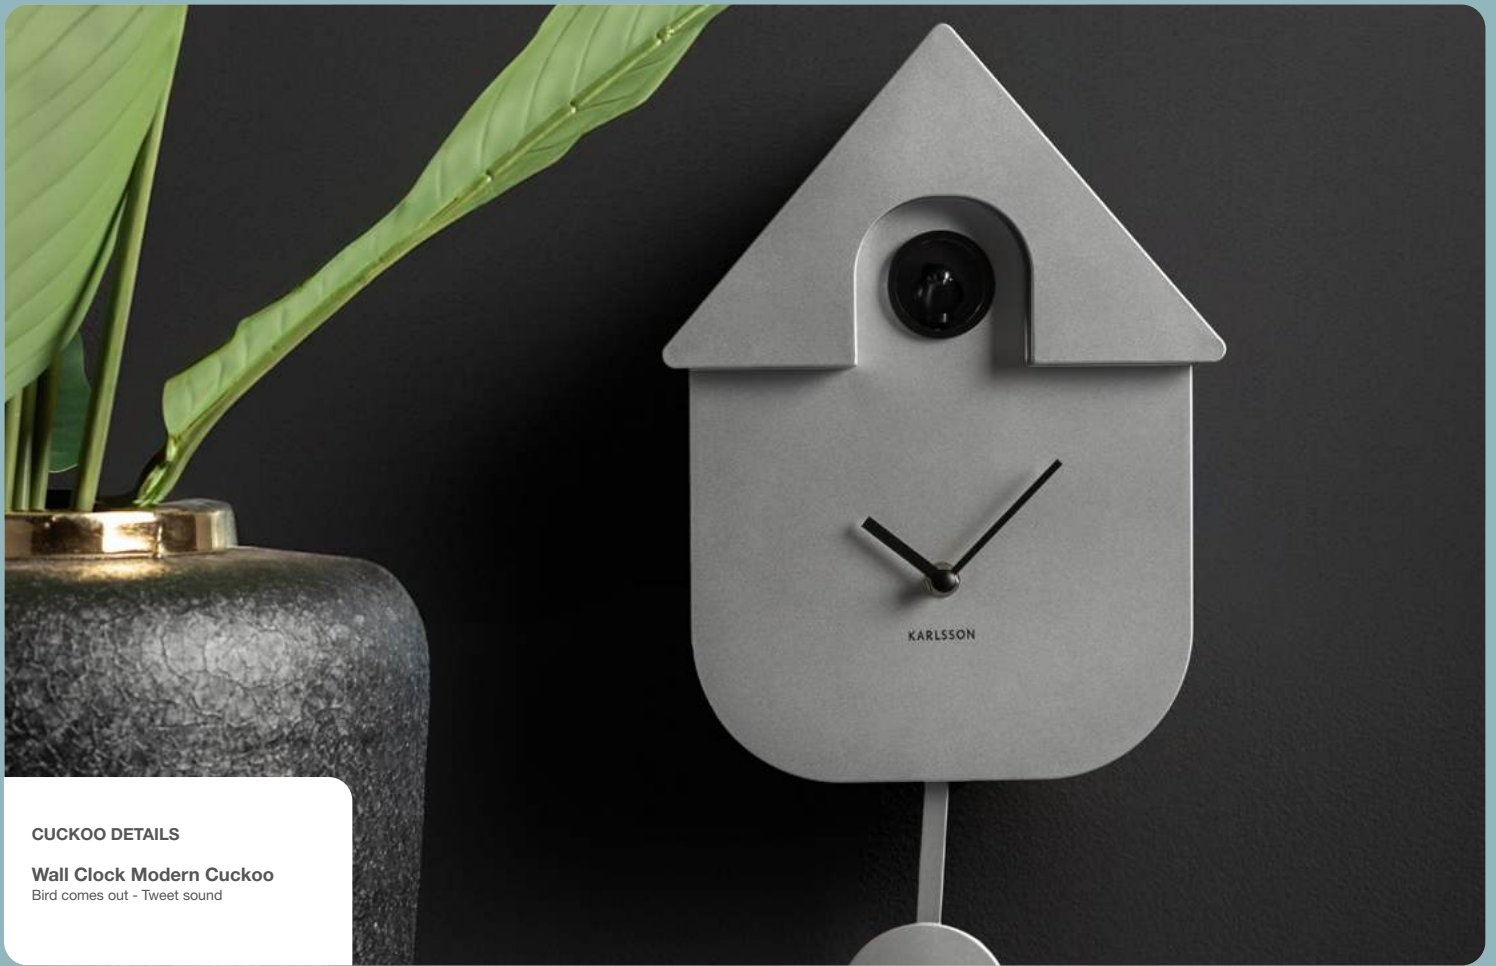

CUCKOO DETAILS

Wall Clock Modern Cuckoo
Bird comes out - Tweet sound

Wall Clock Modern Cuckoo Metallic KA5867DB
Quantity: 3
Material: ABS - Colour: Metallic dark blue
H. 41cm W. 21,5cm D. 8,5cm
Excl. 3x AA battery

Wall Clock Modern Cuckoo Metallic KA5867GD
Quantity: 3
Material: ABS - Colour: Metallic gold
H. 41cm W. 21,5cm D. 8,5cm
Excl. 3x AA battery

Wall Clock Modern Cuckoo Checker KA5968LB
Quantity: 3
Material: ABS - Colour: Soft blue
H. 41cm W. 21,5cm D. 8,5cm
Excl. 3x AA battery

Wall Clock Modern Cuckoo Checker KA5968BK
Quantity: 3
Material: ABS - Colour: Black
H. 41cm W. 21,5cm D. 8,5cm
Excl. 3x AA battery

Wall Clock Modern Cuckoo Metallic KA5867GR
Quantity: 3
Material: ABS - Colour: Metallic jungle green
H. 41cm W. 21,5cm D. 8,5cm
Excl. 3x AA battery

Wall Clock Modern Cuckoo Metallic KA5867RG
Quantity: 3
Material: ABS - Colour: Metallic rose gold
H. 41cm W. 21,5cm D. 8,5cm
Excl. 3x AA battery

Wall Clock Modern Cuckoo Metallic KA5867SI
Quantity: 3
Material: ABS - Colour: Metallic silver
H. 41cm W. 21,5cm D. 8,5cm
Excl. 3x AA battery

Wall Clock Modern Cuckoo Metallic KA5867DG
Quantity: 3
Material: ABS - Colour: Metallic dark grey
H. 41cm W. 21,5cm D. 8,5cm
Excl. 3x AA battery