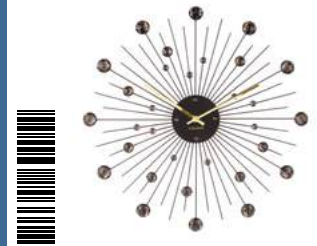

**Wall Clock Sunburst Large
KA4859BK**

Quantity: 2
Material: Steel - Colour: Black
ø 50cm D, 4cm
Excl. 1x AA battery