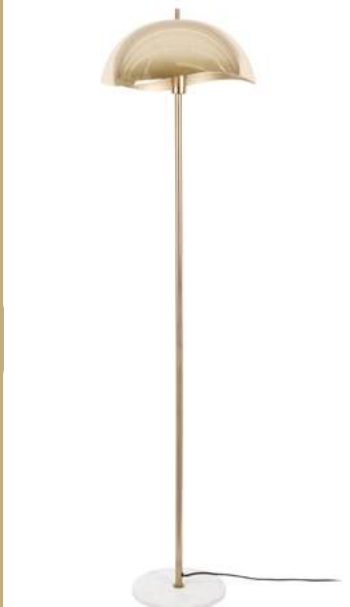

**Pendant Lamp Waved Large
LM2201GR**

Quantity: 2
Material: Iron - Colour: Jungle green
ø 50cm H. 23cm - Excl. 1x E14, 15W
Cable length: 150cm - Colour: Black

**Pendant Lamp Waved Large
LM2201LB**

Quantity: 2
Material: Iron - Colour: Soft brown
ø 50cm H. 23cm - Excl. 1x E14, 15W
Cable length: 150cm - Colour: Black