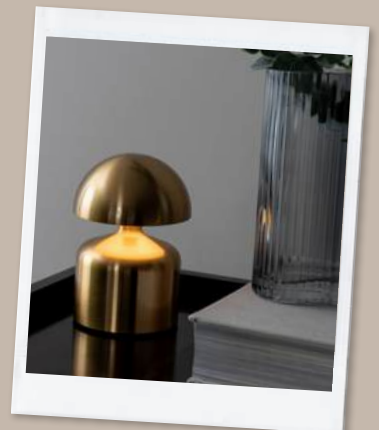

**Table Lamp Impetu LED
LM2114GD**

Quantity: 3
Material: Iron - Colour: Brushed gold
ø 10cm H. 14cm 2W
Cable length: 100cm - Colour: Black
Rechargeable
Incl. USB cable
3 brightness options

**Table Lamp Impetu LED
LM2226DB**

Quantity: 4
Material: Iron - Colour: Dark blue plated
ø 10cm H. 14cm 2W
Rechargeable
Incl. USB cable
3 brightness options

**Table Lamp Impetu LED
LM2226BK**

Quantity: 4
Material: Iron - Colour: Black plated
ø 10cm H. 14cm 2W
Rechargeable
Incl. USB cable
3 brightness options

**Table Lamp Impetu LED
LM2114WH**

Quantity: 3
Material: Iron - Colour: White
ø 10cm H. 14cm 2W
Rechargeable
Incl. USB cable
3 brightness options

**Table Lamp Impetu LED
LM2226PI**

Quantity: 4
Material: Iron - Colour: Dark pink plated
ø 10cm H. 14cm 2W
Rechargeable
Incl. USB cable
3 brightness options

**Table Lamp Impetu LED
LM2226DG**

Quantity: 4
Material: Iron - Colour: Dark green plated
ø 10cm H. 14cm 2W
Rechargeable
Incl. USB cable
3 brightness options

**Table Lamp Impetu LED
LM2226GD**

Quantity: 4
Material: Iron - Colour: Gold plated
ø 10cm H. 14cm 2W
Rechargeable
Incl. USB cable
3 brightness options

**Table Lamp Impetu LED
LM2226GM**

Quantity: 4
Material: Iron - Colour: Gun metal plated
ø 10cm H. 14cm 2W
Rechargeable
Incl. USB cable
3 brightness options

**Table Lamp Impetu LED
LM2114SI**

Quantity: 3
Material: Iron - Colour: Nickel
ø 10cm H. 14cm 2W
Cable length: 100cm - Colour: Black
Rechargeable
Incl. USB cable
3 brightness options