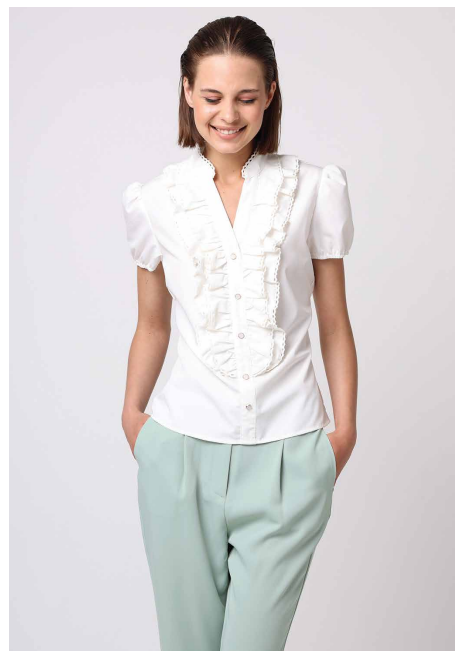

Y035462
Fazli Mango-Blouse