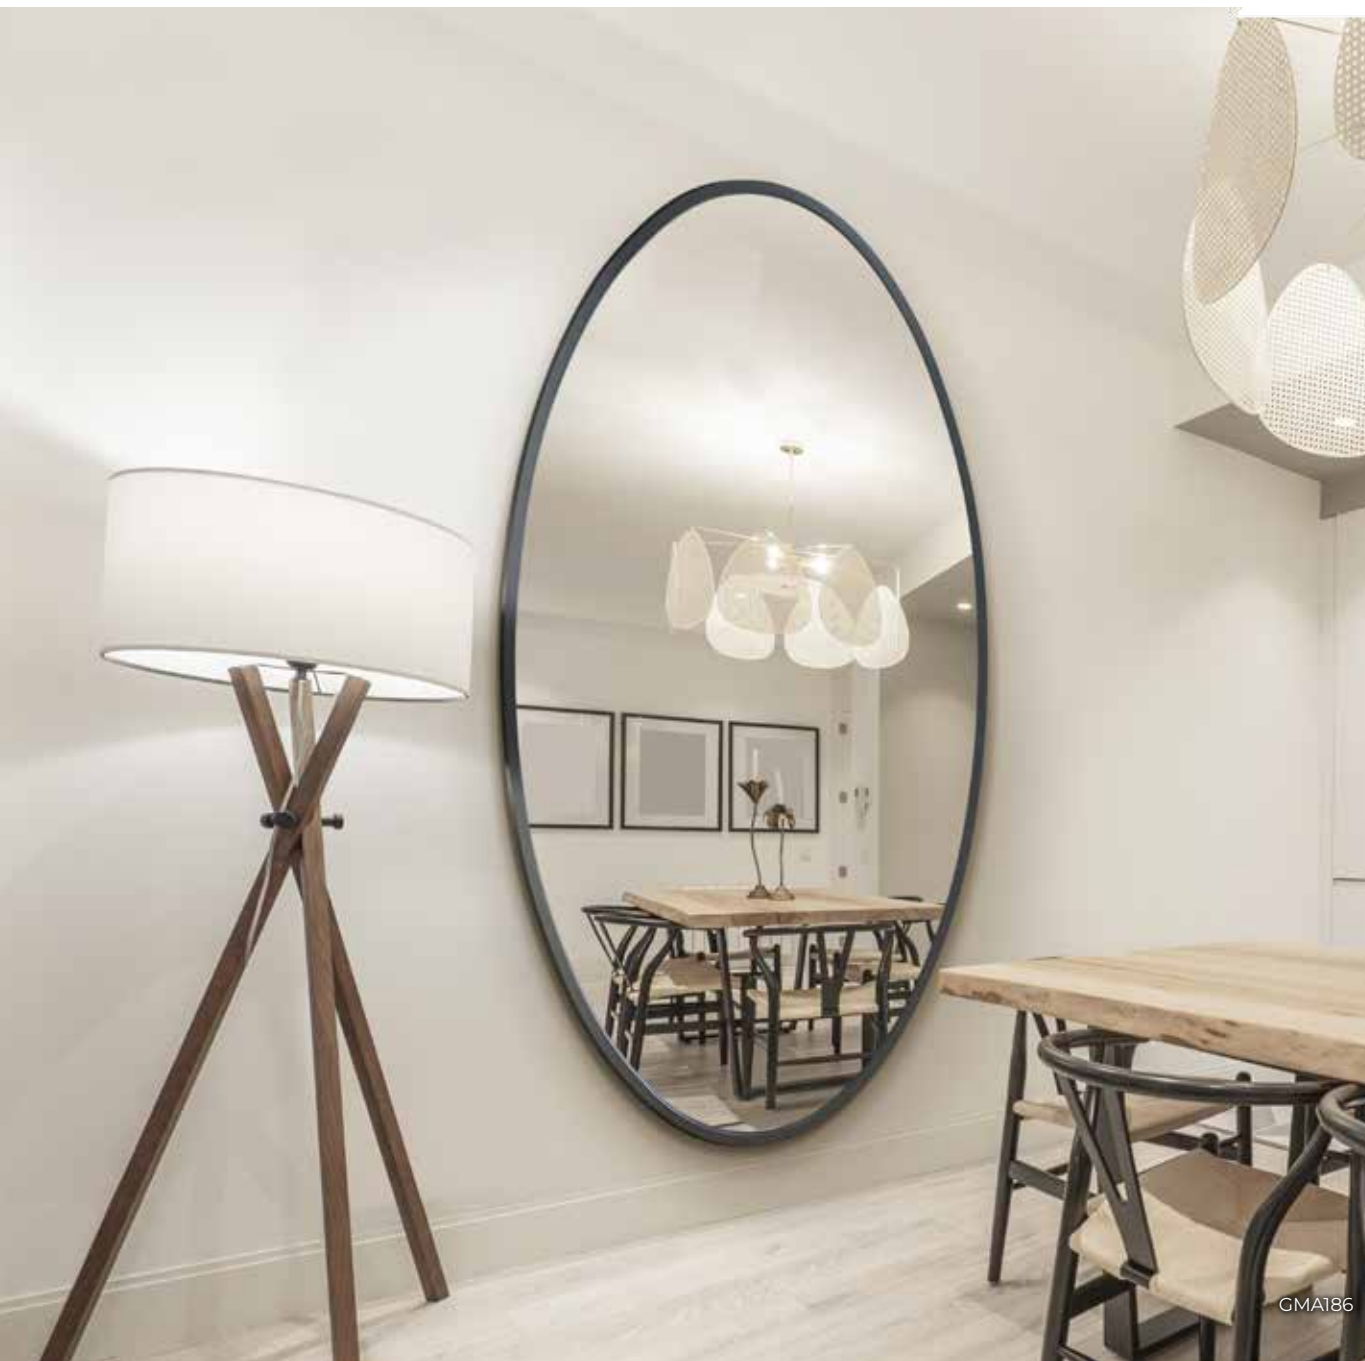

# OVALE COLLECTION

Metal Framed Oval Wall Mirror for home and garden

Gold (g)

Black (b)

1

2

1. GMA184 (b), GMA185 (g)  
180cm x 100cm  
5ft 11 x 3ft 3

2. GMA186 (b), GMA187 (g)  
200cm x 112cm  
6ft 6 x 3ft 8