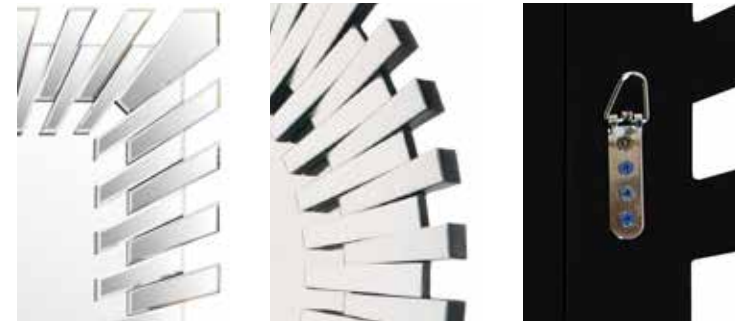

STARBURST COLLECTION

Modern Sunburst All Glass Venetian Mirror