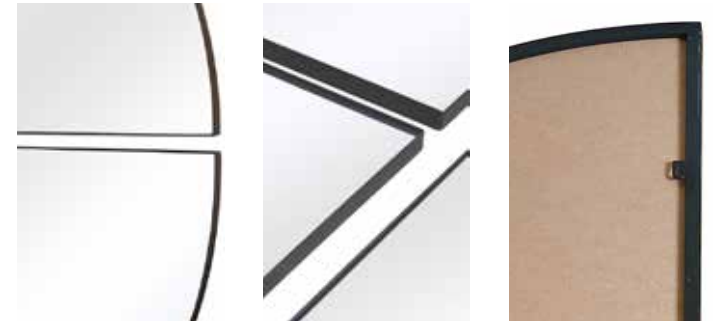

FENESTRA COLLECTION

Gold (g)

Black (b)