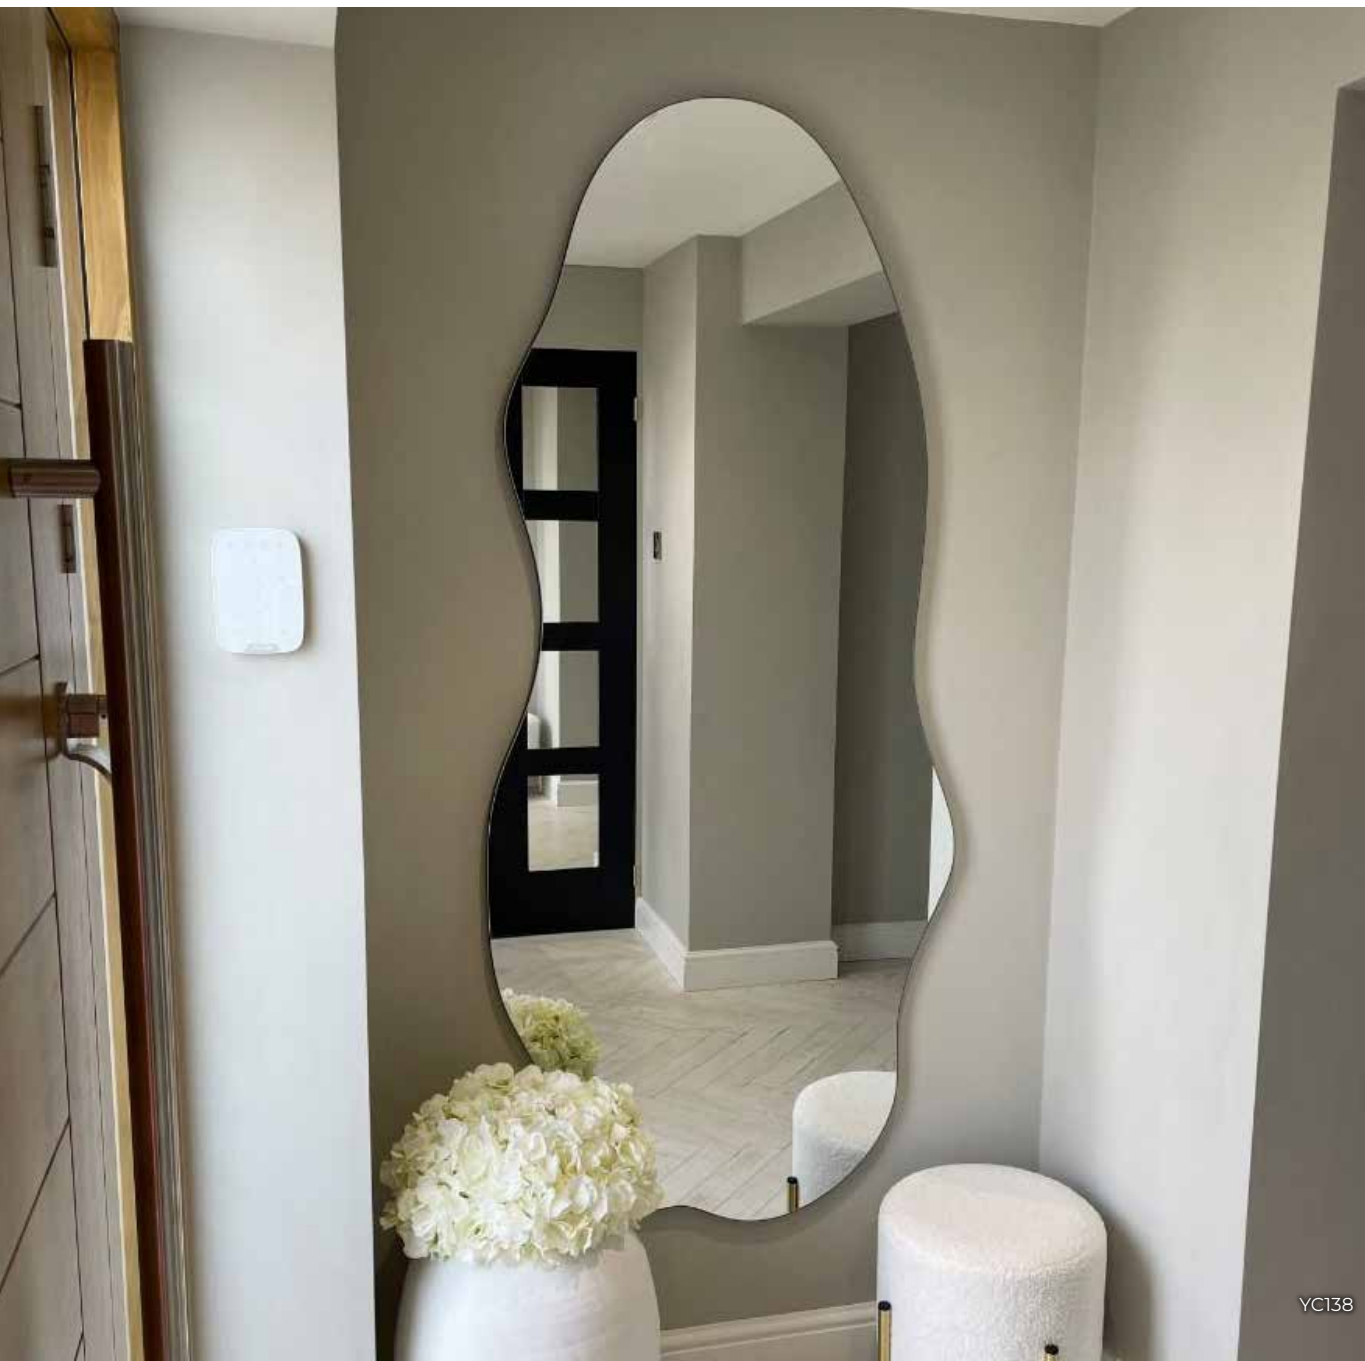

LACUNA COLLECTION

Frameless Pond Leaner / Wall Mirror