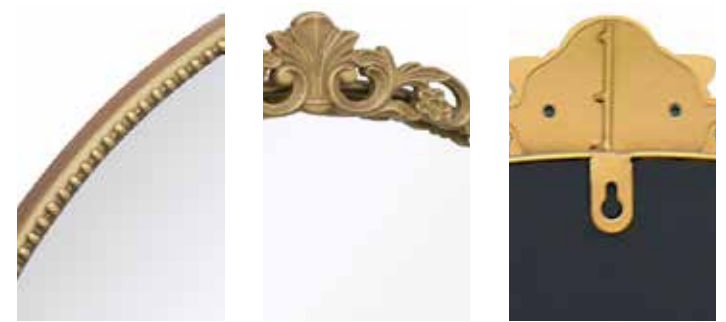

CROWN COLLECTION