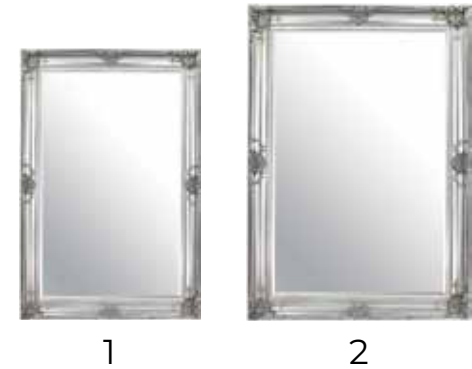

1. XY118 (b)
  183cm x 122cm
  6ft x 4ft
2. XY113 (s), XY116 (g), XY122 (w), XY119 (b)
  213cm x 152cm
  7ft x 5ft

XY116