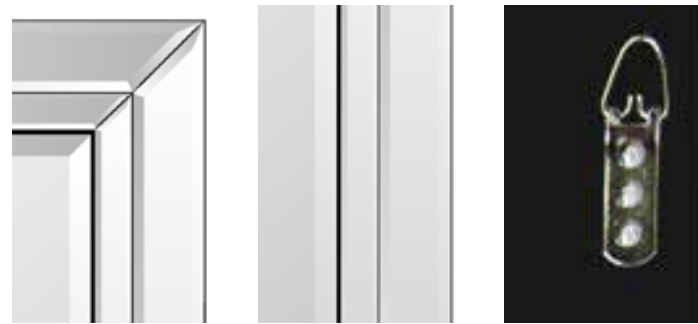

CRANBURY COLLECTION

1 2 3

Venetian Double Bevelled All Glass Wall Mirror

1. YC084 68cm x 58cm 2ft 3 x 1ft 11	2. YC065 90cm x 60cm 3ft x 2ft
3. YC066 100cm x 70cm 3ft 3 x 2ft 3	4. YC067 120cm x 80cm 3ft 11 x 2ft 7
5. YC068 120cm x 40cm 3ft 11 x 1ft 4	6. YC126 144cm x 116cm 4ft 9 x 3ft 9
7. YC086 174cm x 85cm 5ft 9 x 2ft 9	8. YC117 150cm x 40cm 5ft x 1ft 4
9. YC118 170cm x 58cm 5ft 7 x 1ft 11