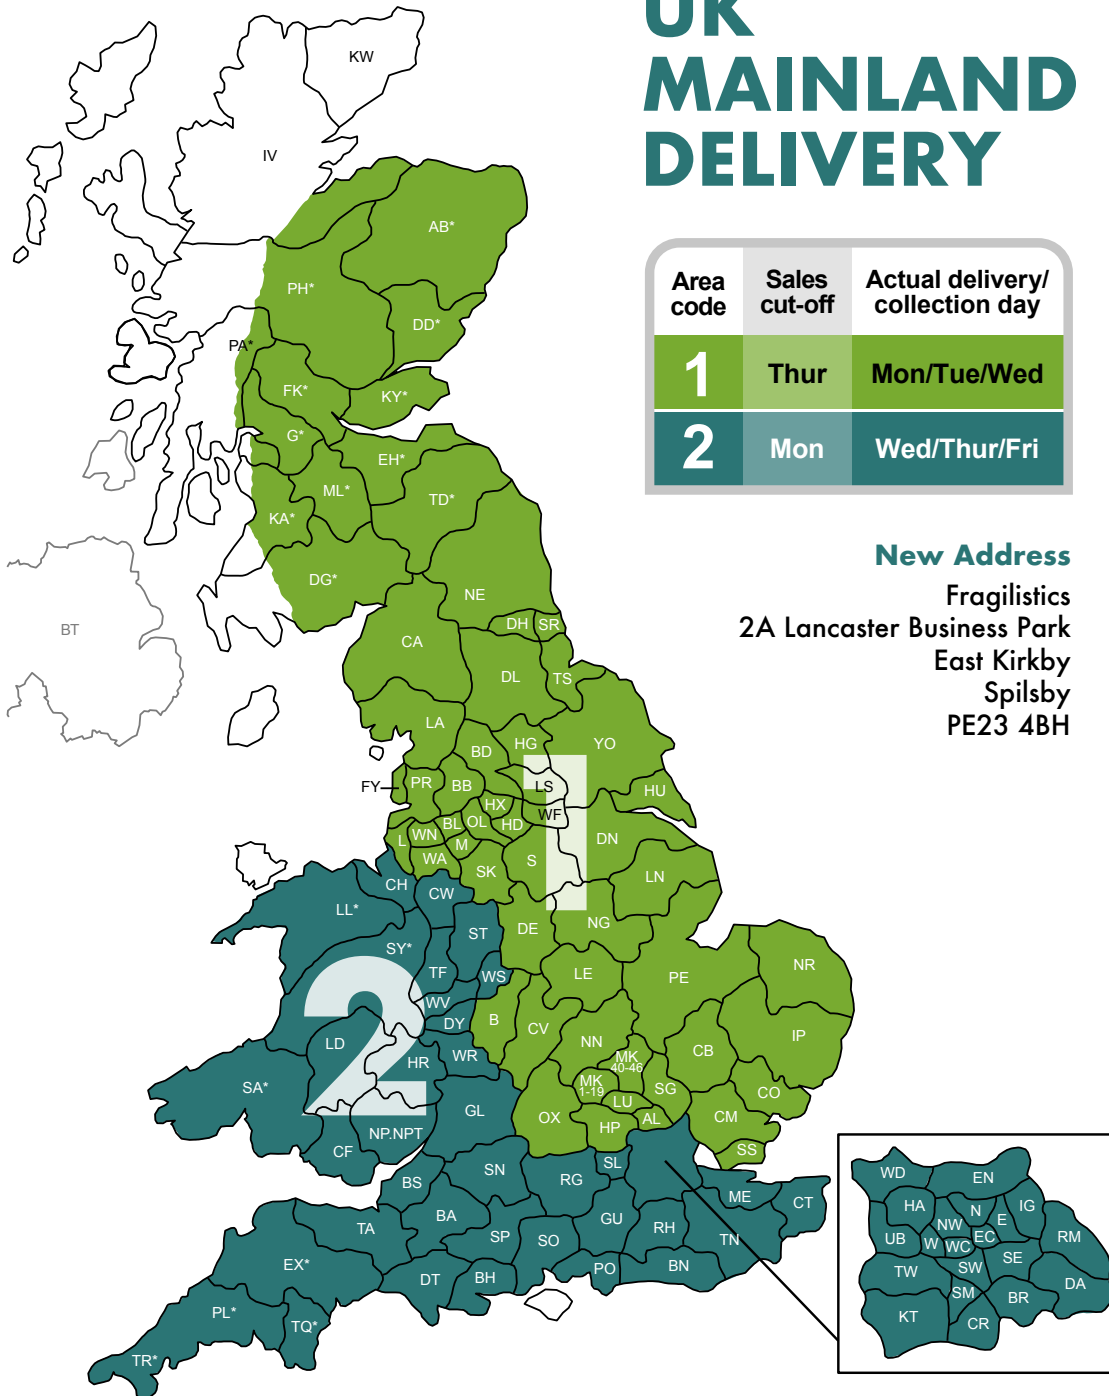

New Address

Fragilistics
2A Lancaster Business Park
East Kirkby
Spilsby
PE23 4BH

The dropship mirror specialists

Welcome to MirrorOutlet trade, the UK's experts in Mirrors. MirrorOutlet Trade has many years' experience in designing, retailing and delivering mirrors within the UK mainland. MirrorOutlet Trade have selected the UK's best selling products to offer as a "no risk" mirror drop shipping solution for mirror, home décor & furniture retailers across the UK.

David Wick
Commercial Director
david@mirroroutlet.co.uk
07814369965