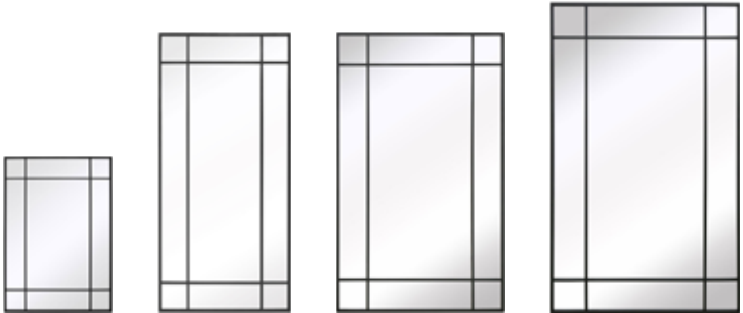

# GENESTRA COLLECTION

Modern Window Metal wall mirror for the home and garden

Gold (g)

Black (b)

1

2

3

4