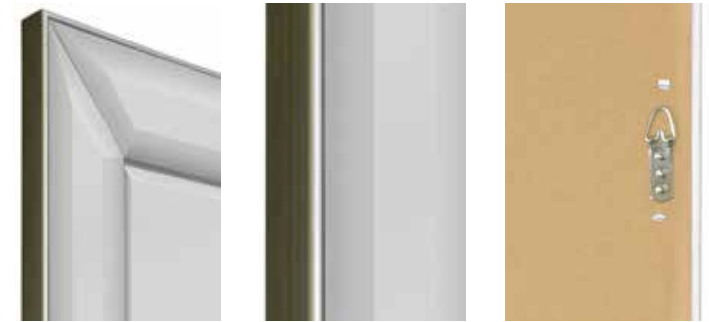

SHERINGHAM COLLECTION

Large Venetian Modern Wall Mirror