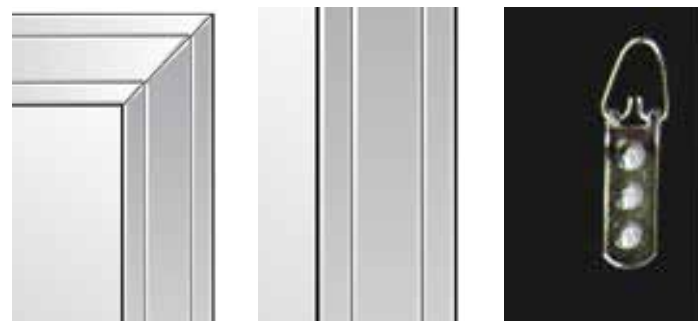

LANGLEY COLLECTION

1 2 3

Venetian Triple Bevelled All Glass Bathroom Wall Mirror

1. YC111 68cm x 58cm 2ft 2 x 1ft 9	2. YC078 90cm x 60cm 3ft x 2ft
3. YC079 100cm x 70cm 3ft 3 x 2ft 3	4. YC080 120cm x 80cm 3ft 11 x 2ft 7
5. YC081 120cm x 50cm 3t 11 x 1ft 8	6. YC113 144cm x 116cm 4ft 7 x 3ft 8
7. YC112 174cm x 85cm 5ft 9 x 2ft 9	8. YC121 150cm x 40cm 5ft 1 x 1ft 4
9. YC122 170cm x 58cm 5ft 7 x 1ft 11