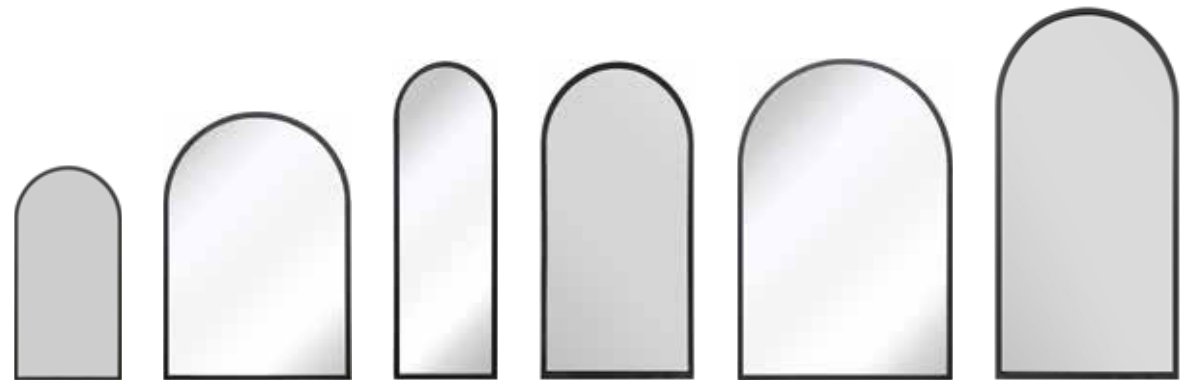

## Metal Framed Arched Wall Mirror for home and garden

1

2

3

4

5

6

1. GMA131 (b), GMA132 (g)  
80cm x 40cm  
2ft 7 x 1ft 4