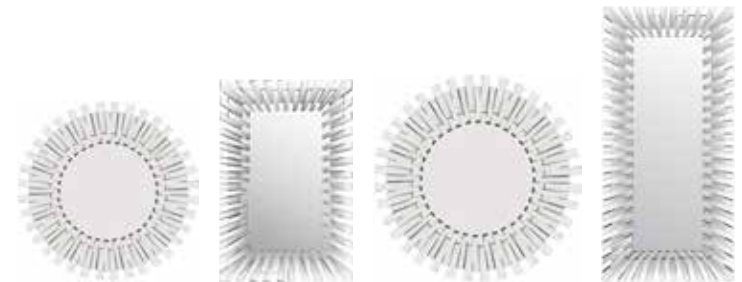

1   2   3   4

1. JH006 91cm x 91cm 3ft x 3ft	2. JH034 120cm x 80cm 3ft 11 x 2ft 8
3. JH038 120cm x 120cm 4ft x 4ft	4. JH037 170cm x 80cm 5ft 7 x 2ft 8

JH006