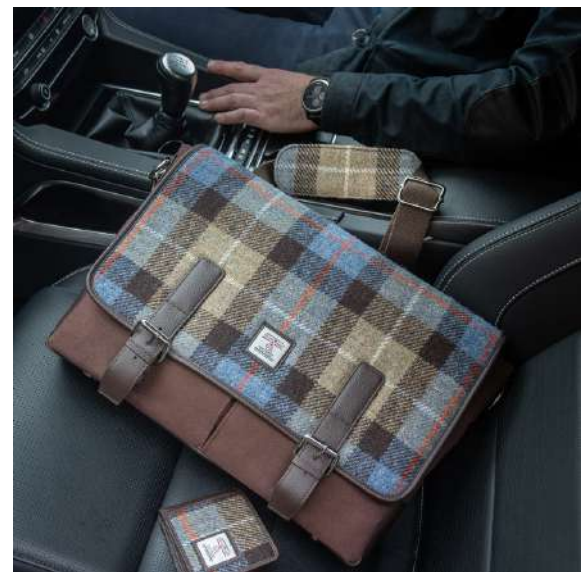

SHOPPER BAG

PRODUCT CODE: CB2104

DIMENSIONS: 48cm x 33cm x 12cm

MESSENGER BAG

PRODUCT CODE: CB5006

DIMENSIONS: 28cm x 40cm x 10cm