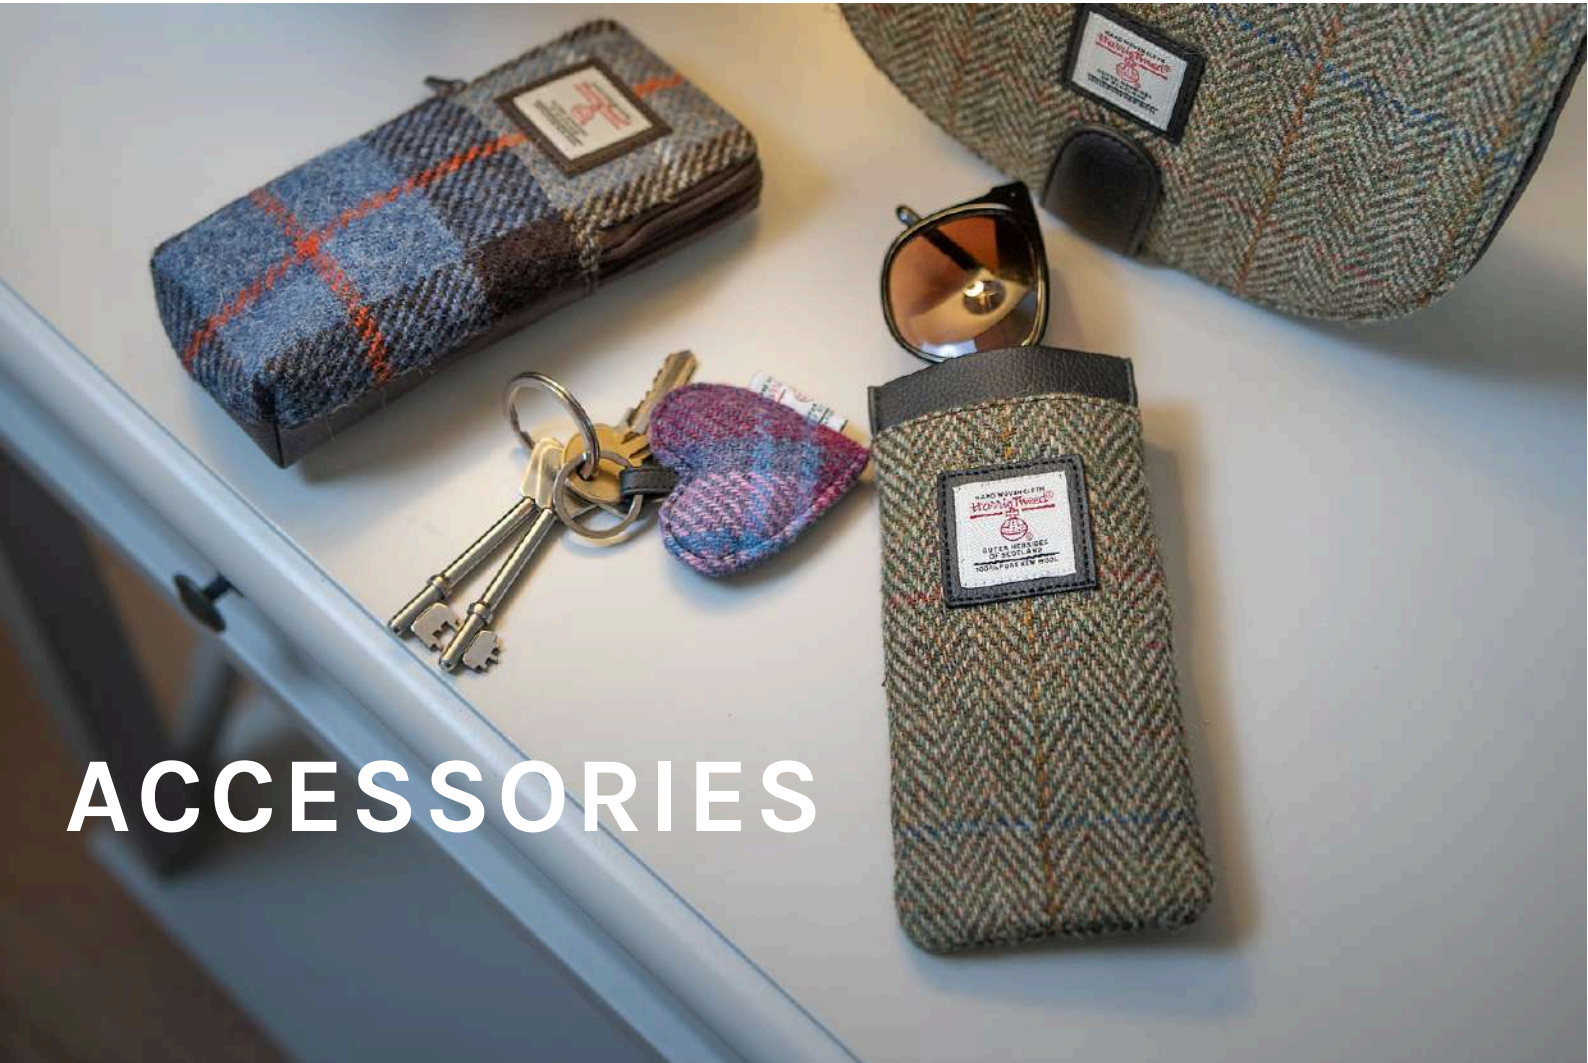

BIFOLD WALLET

PRODUCT CODE: CB2990
 DIMENSIONS: 9.5cm x 11cm x 1.5cm

TRT021 TRT056 TRT020 SP516 CO01T L006J

TRIFOLD WALLET

PRODUCT CODE: CB3005B

DIMENSIONS: 9.5cm x 11cm x 2.5cm

ACCESSORIES

HIGHLAND COO KEYRING