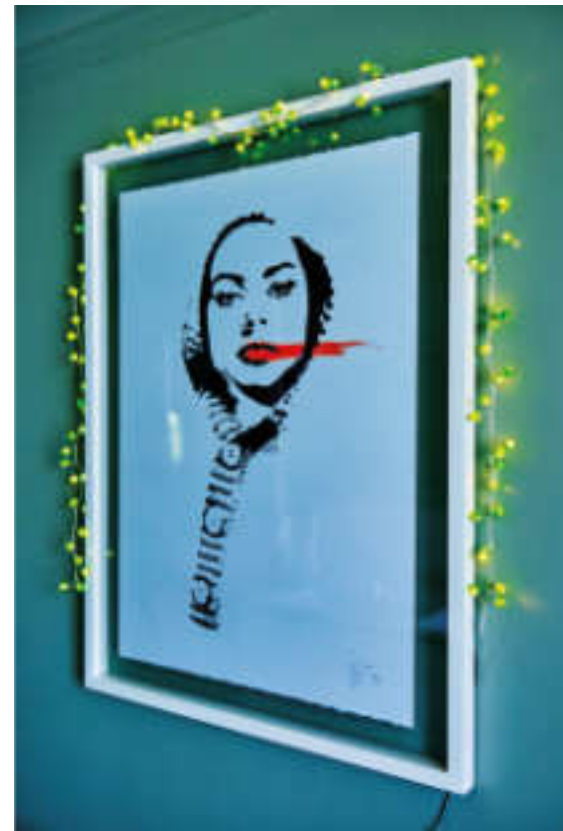

Confetti

BO-CF108M

- 108 warm white LEDs
- Illuminated length: 1.8m
- Lead wire length: 50cm
- Material: acrylic, metal, ABS

CF120M

- 120 warm white LEDs
- Illuminated length: 2m
- Lead wire length: 3m
- Material: acrylic, metal, ABS