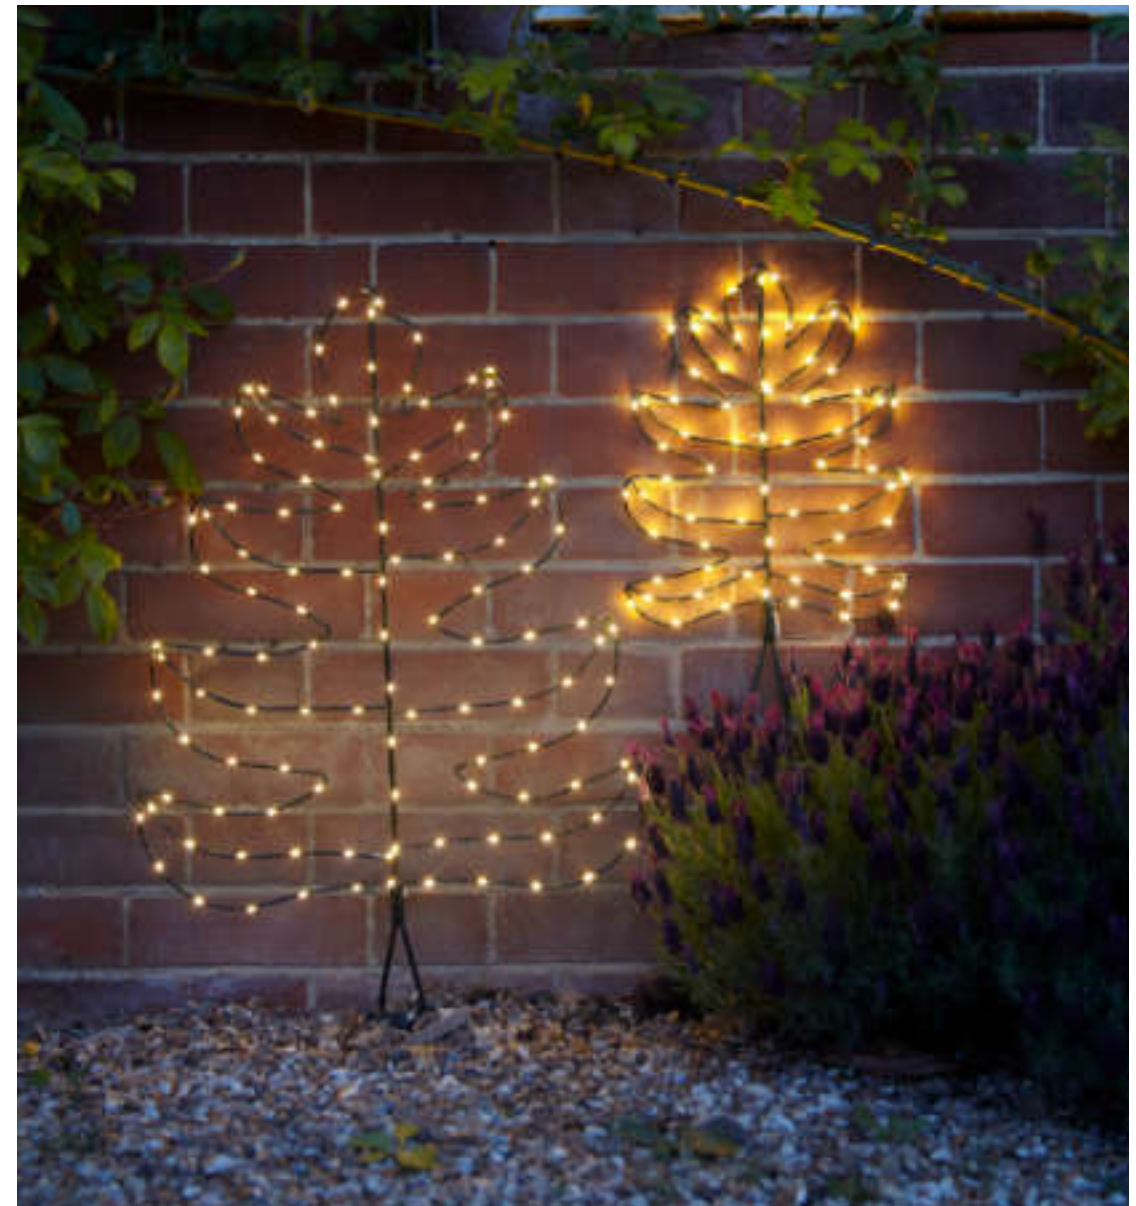

Monstera Leaf

SO-ML116

- 116 warm white LEDs
- Illuminated height: 60cm
- Total height: 92cm
- Lead wire length: 1m
- Material: metal, ABS

SO-ML70

- 70 warm white LEDs
- Illuminated height: 35cm
- Total height: 59cm
- Lead wire length: 1m
- Material: metal, ABS