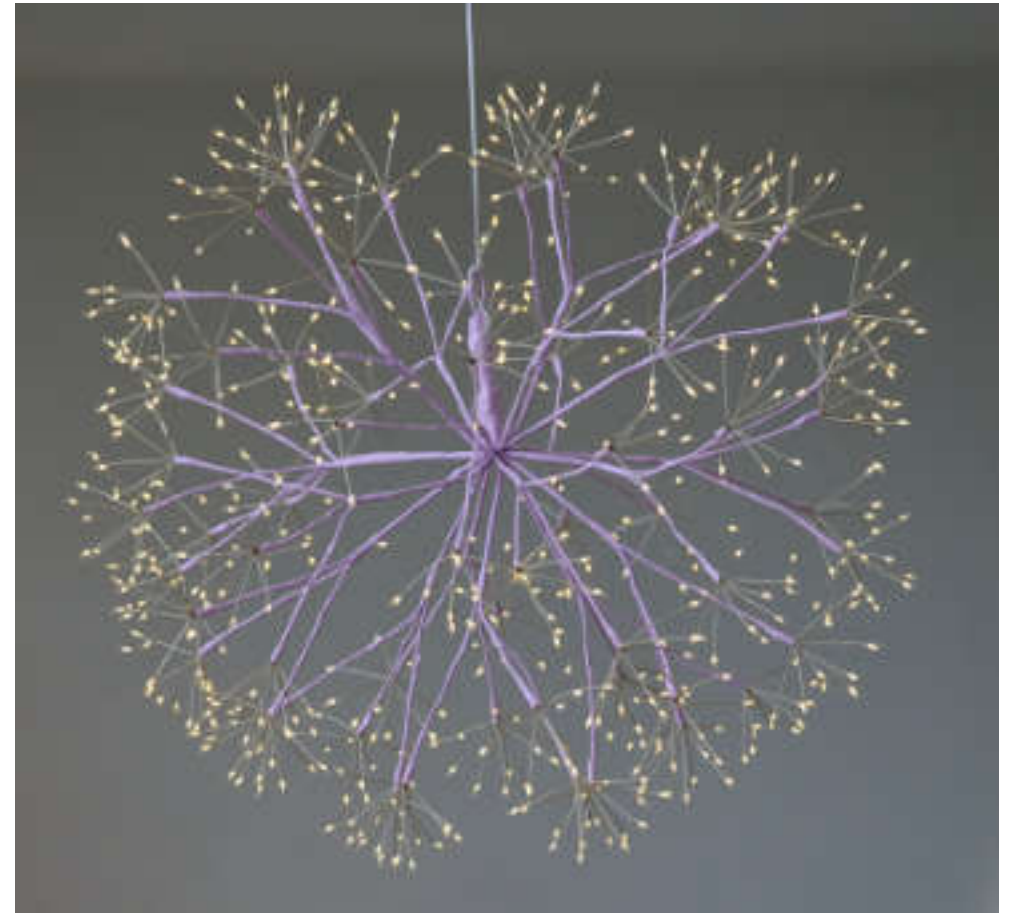

Hanging Dandelion

HD360OR (orange)

- 360 warm white LEDs
- Illuminated dia.: 30cm

HD480B (blue)

- 480 warm white LEDs
- Illuminated dia.: 45cm

HD600PU (purple)

- 600 warm white LEDs
- Illuminated dia.: 60cm

- Lead wire length: 8m
- Material: metal, paper tape, PVC