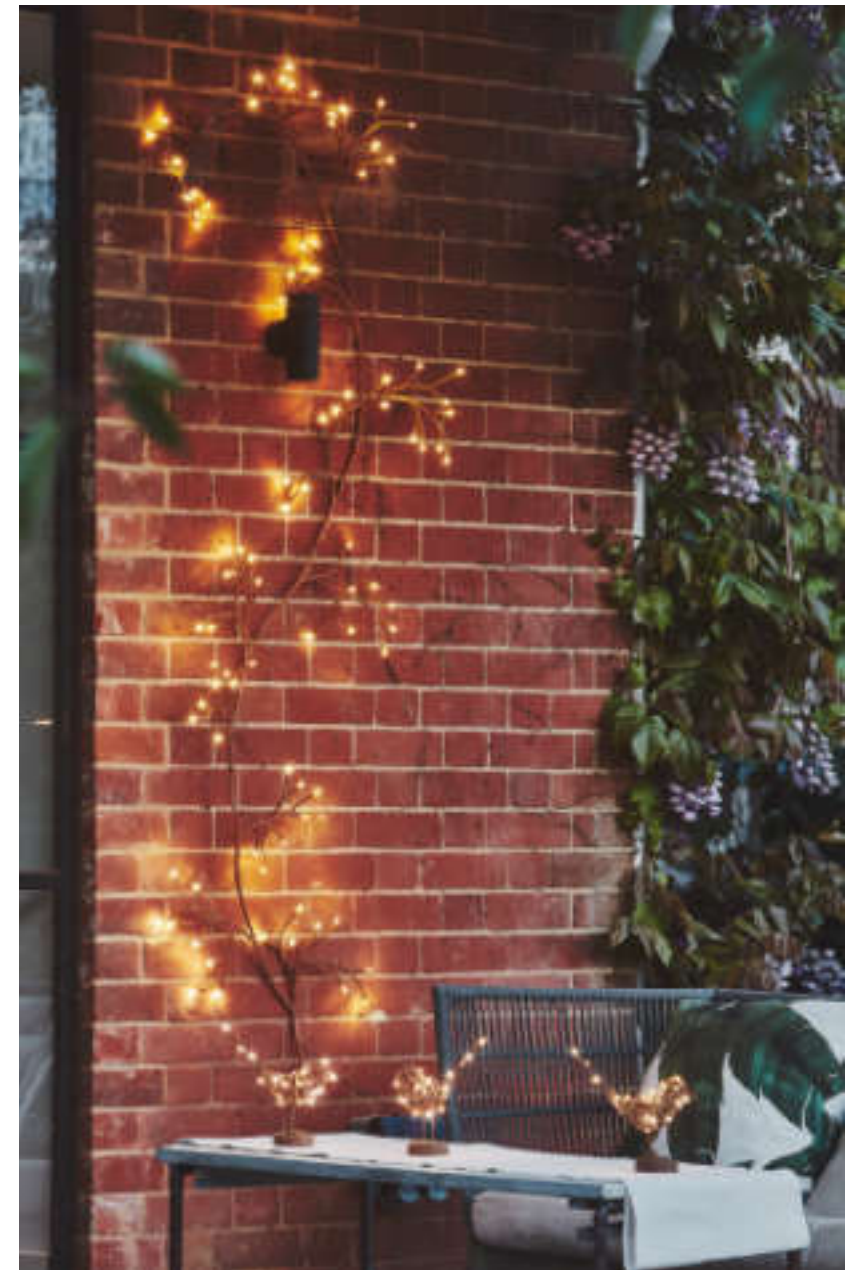

Wild Fennel Branch

SO-WFB40

- 40 warm white LEDs
- Illuminated dia.: 15cm (each branch)
- Height: 1m
- Lead wire length: 1.2m
- Material: metal, paper tape

Ivy

SO-CLB96BR (brown)

- 96 warm white LEDs
- Illuminated length: 2.5m
- Lead wire length: 3m
- Material: metal, acrylic, paper tape