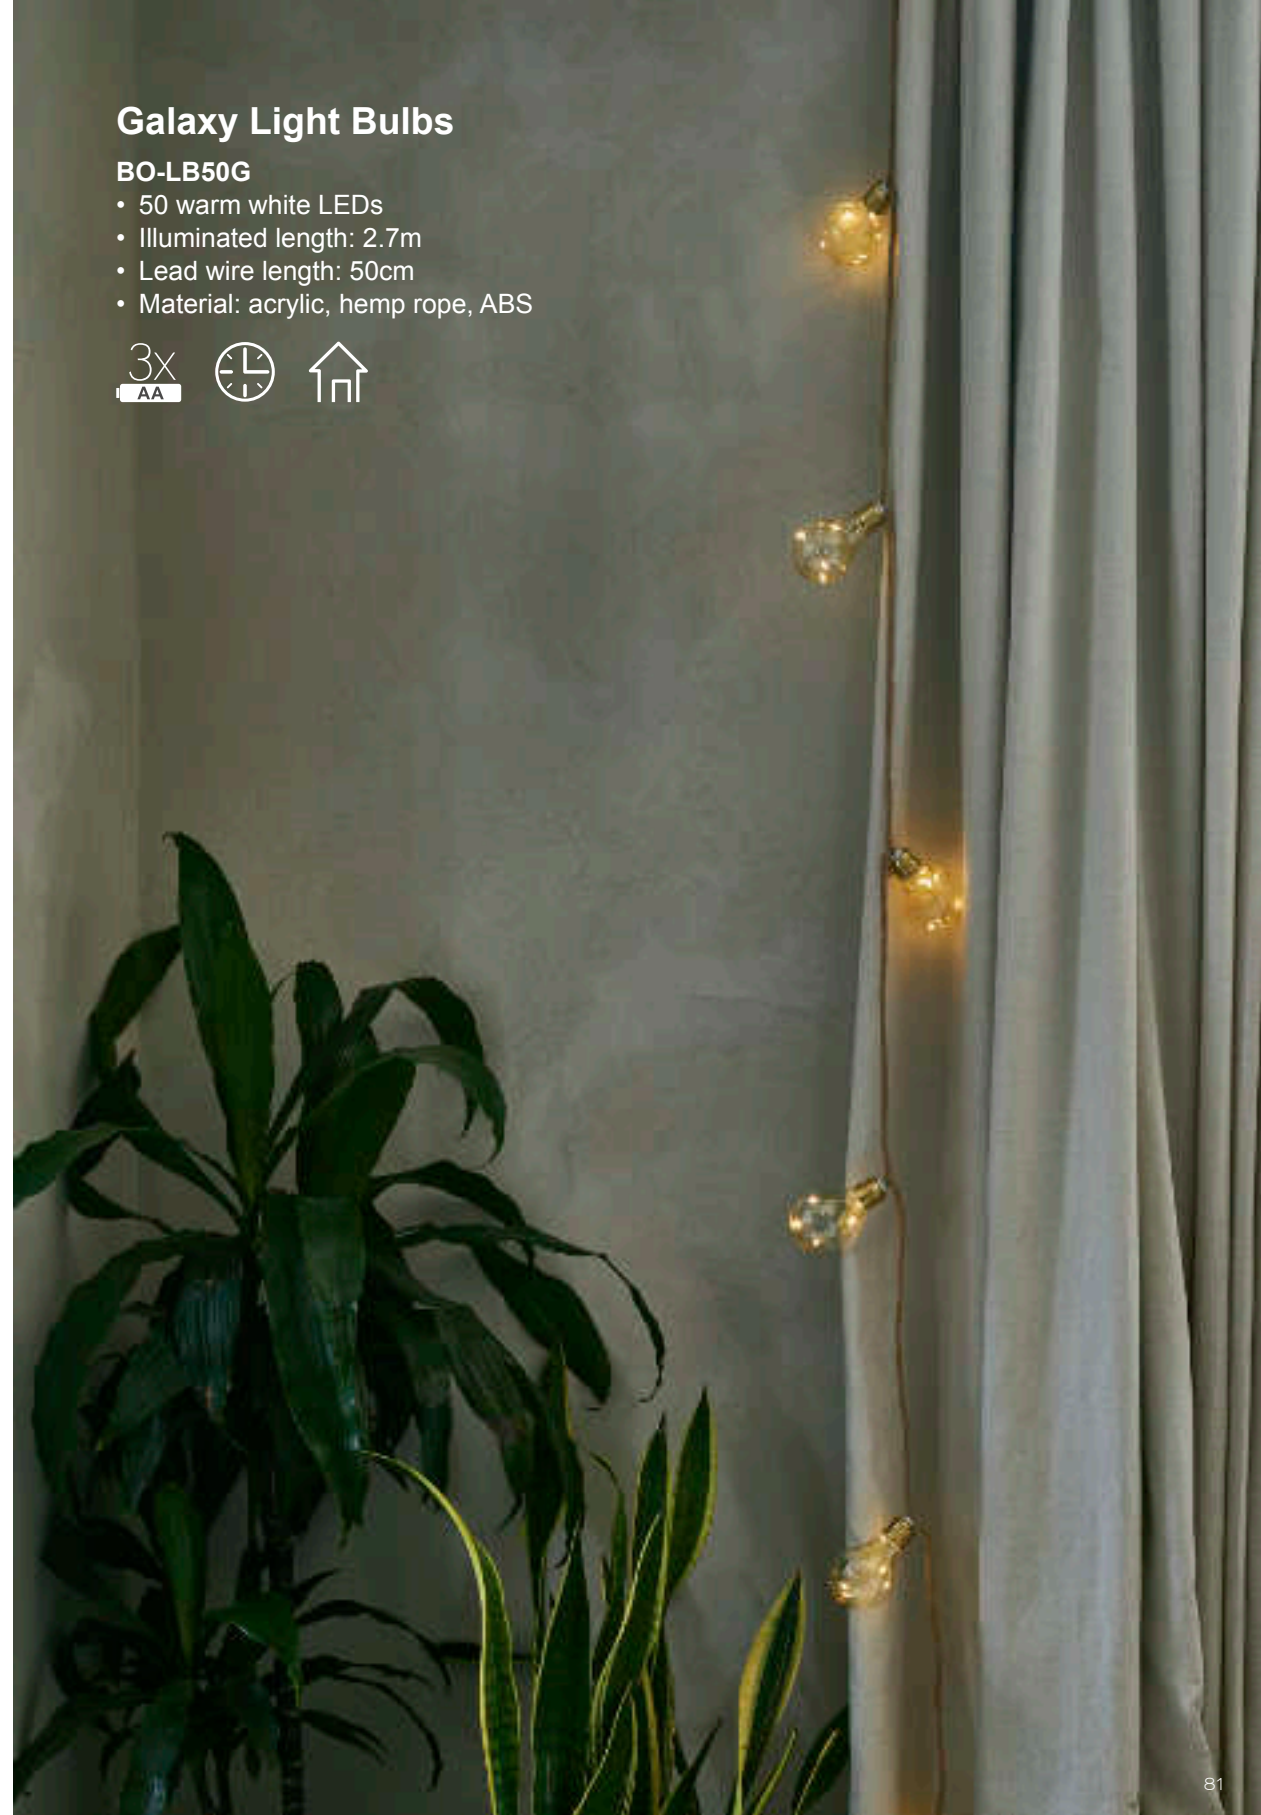

GA50JCGR (green)

GA50JCR (red)

GA50JCW (white)

- 50 warm white LEDs
- Illuminated length: 2.5m
- Lead wire length: 3m
- Material: acrylic, metal, ABS

Galaxy Light Bulbs

BO-LB50G

- 50 warm white LEDs
- Illuminated length: 2.7m
- Lead wire length: 50cm
- Material: acrylic, hemp rope, ABS