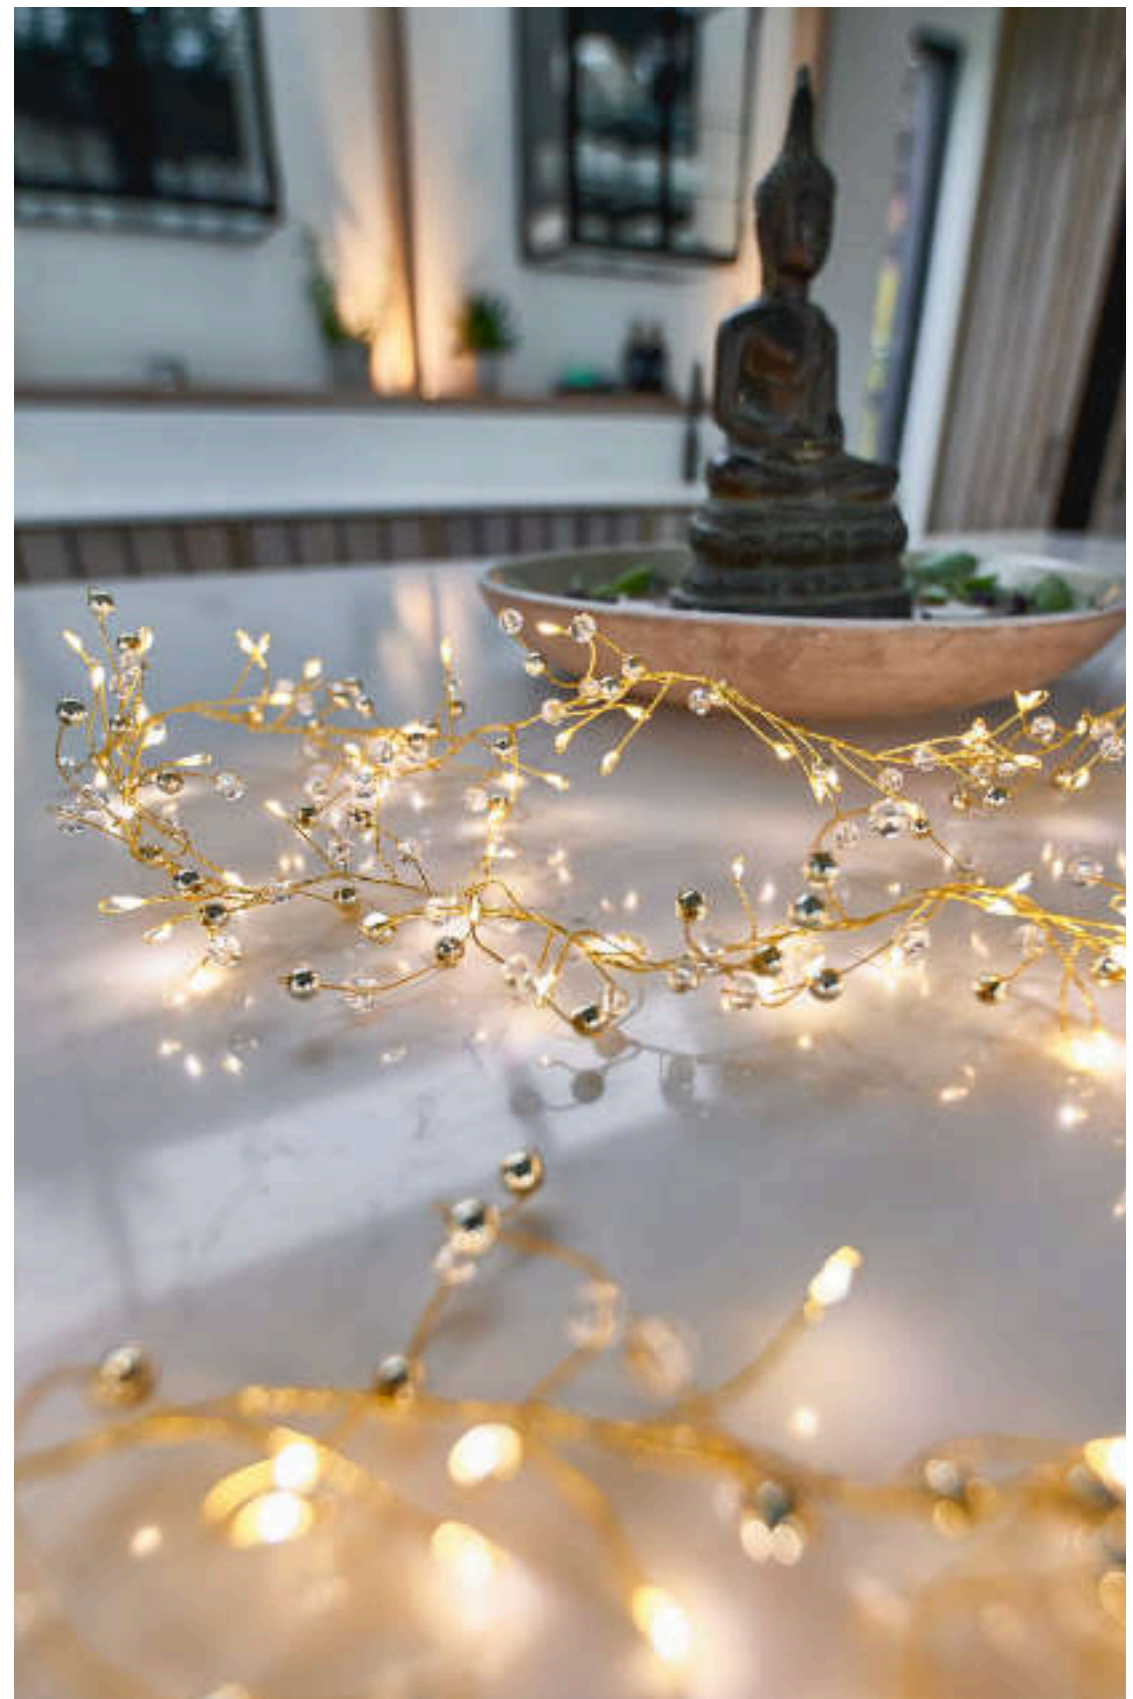

Golden Glow

BO-GG100GP

- 100 warm white LEDs
- Illuminated length: 2m
- Lead wire length: 50cm
- Material: ABS, acrylic