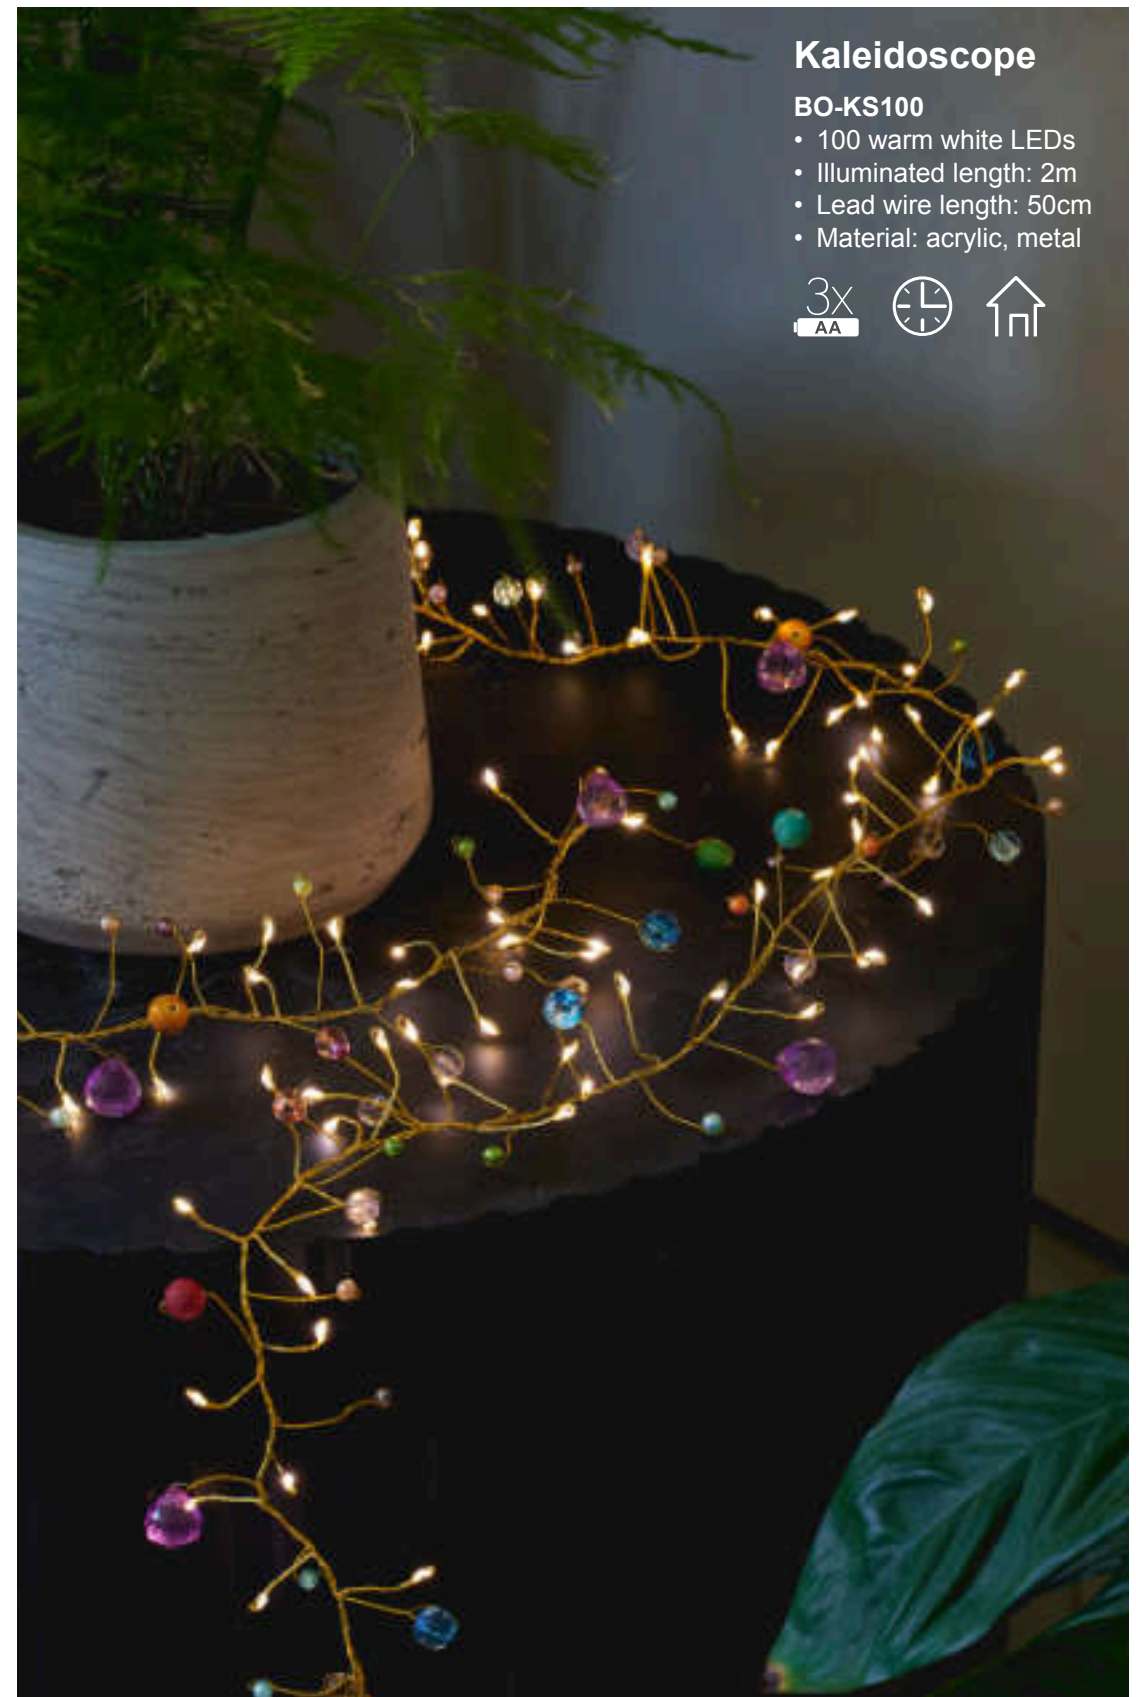

Kaleidoscope

BO-KS100

- 100 warm white LEDs
- Illuminated length: 2m
- Lead wire length: 50cm
- Material: acrylic, metal