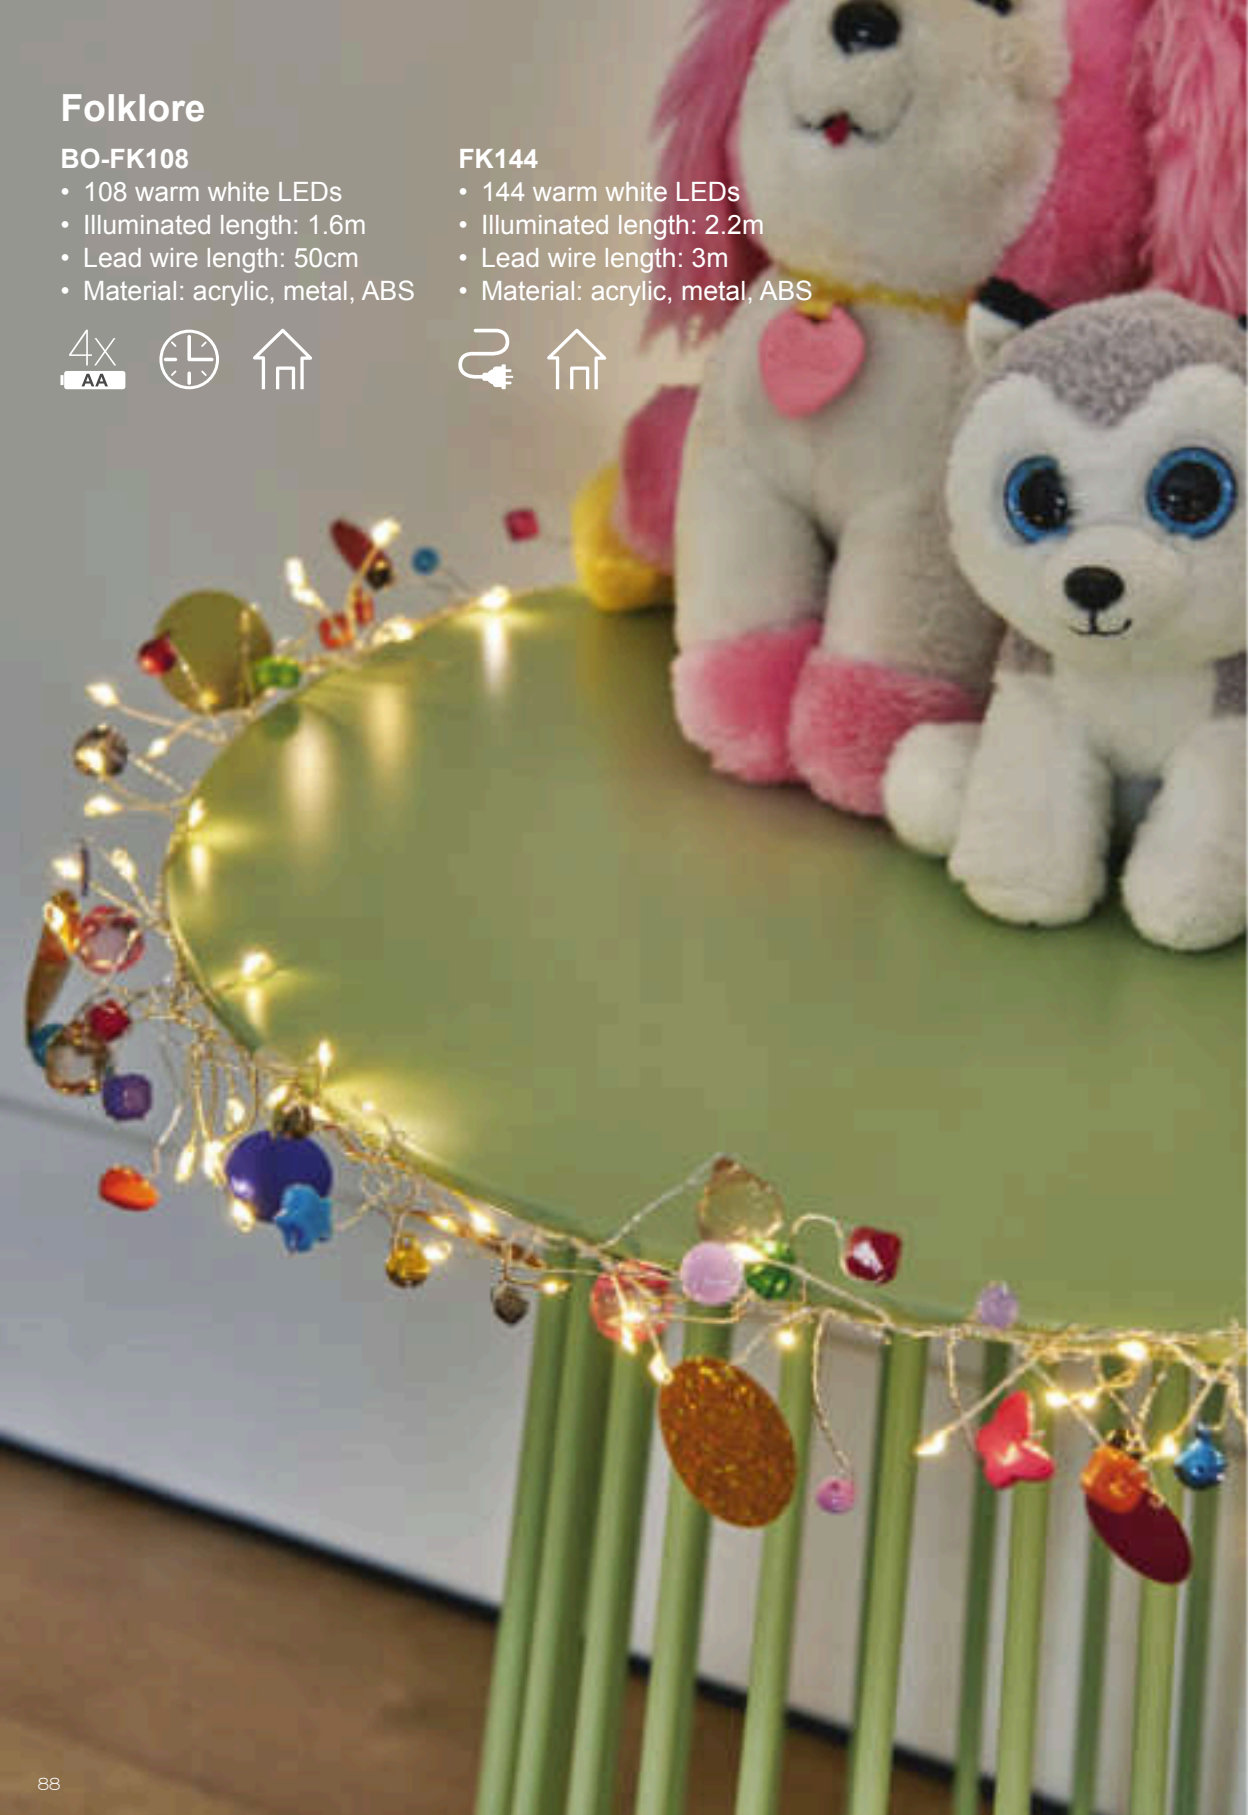

Folklore

BO-FK108

- 108 warm white LEDs
- Illuminated length: 1.6m
- Lead wire length: 50cm
- Material: acrylic, metal, ABS

FK144

- 144 warm white LEDs
- Illuminated length: 2.2m
- Lead wire length: 3m
- Material: acrylic, metal, ABS