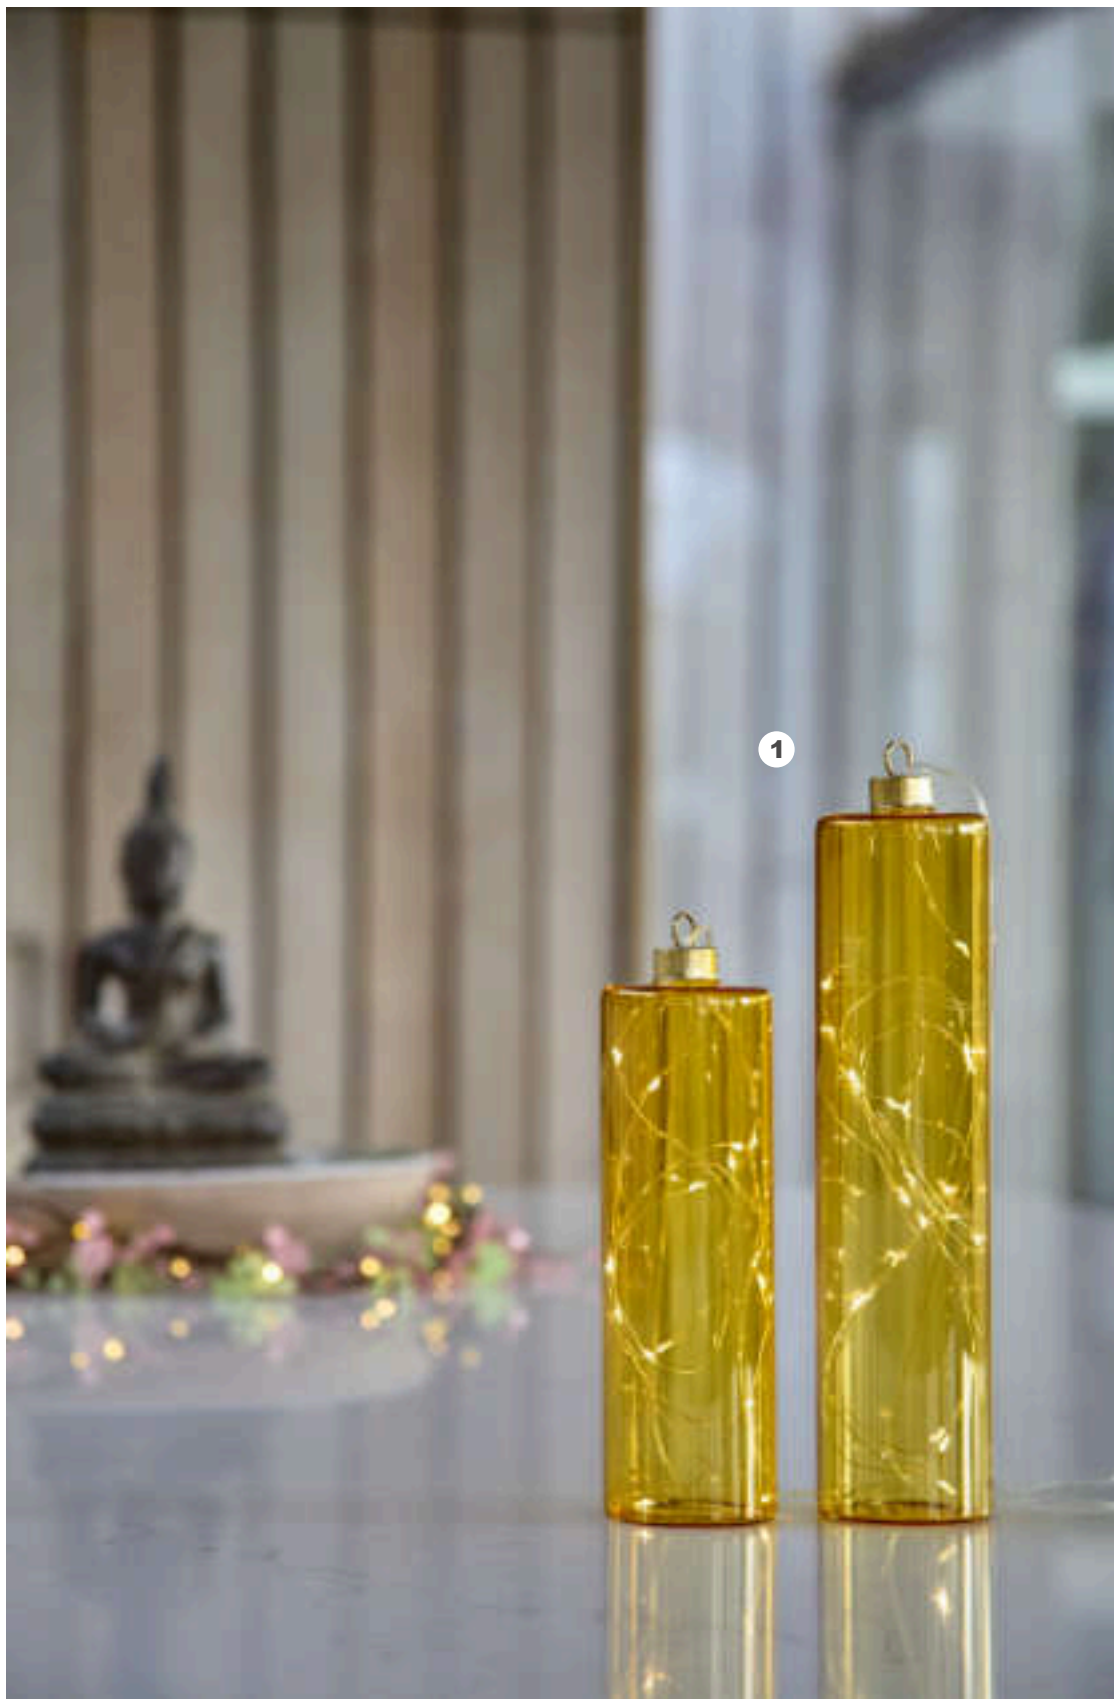

Robin Stake

SO-RB20B

- 20 warm white LEDs
- Ornament height: 12cm
- Ornament length: 17.5cm
- Height: 1m
- Material: metal, ABS

Hanging Ornaments

Glass Cylinders set of 2

1. BO-GC1520AL (amarillo)
2. BO-GC1520AB (amber)
3. BO-GC1520AQ (aqua)
4. BO-GC1520PK (camellia)
5. BO-GC1520LA (lavender)
6. BO-GC1520LG (lime green)