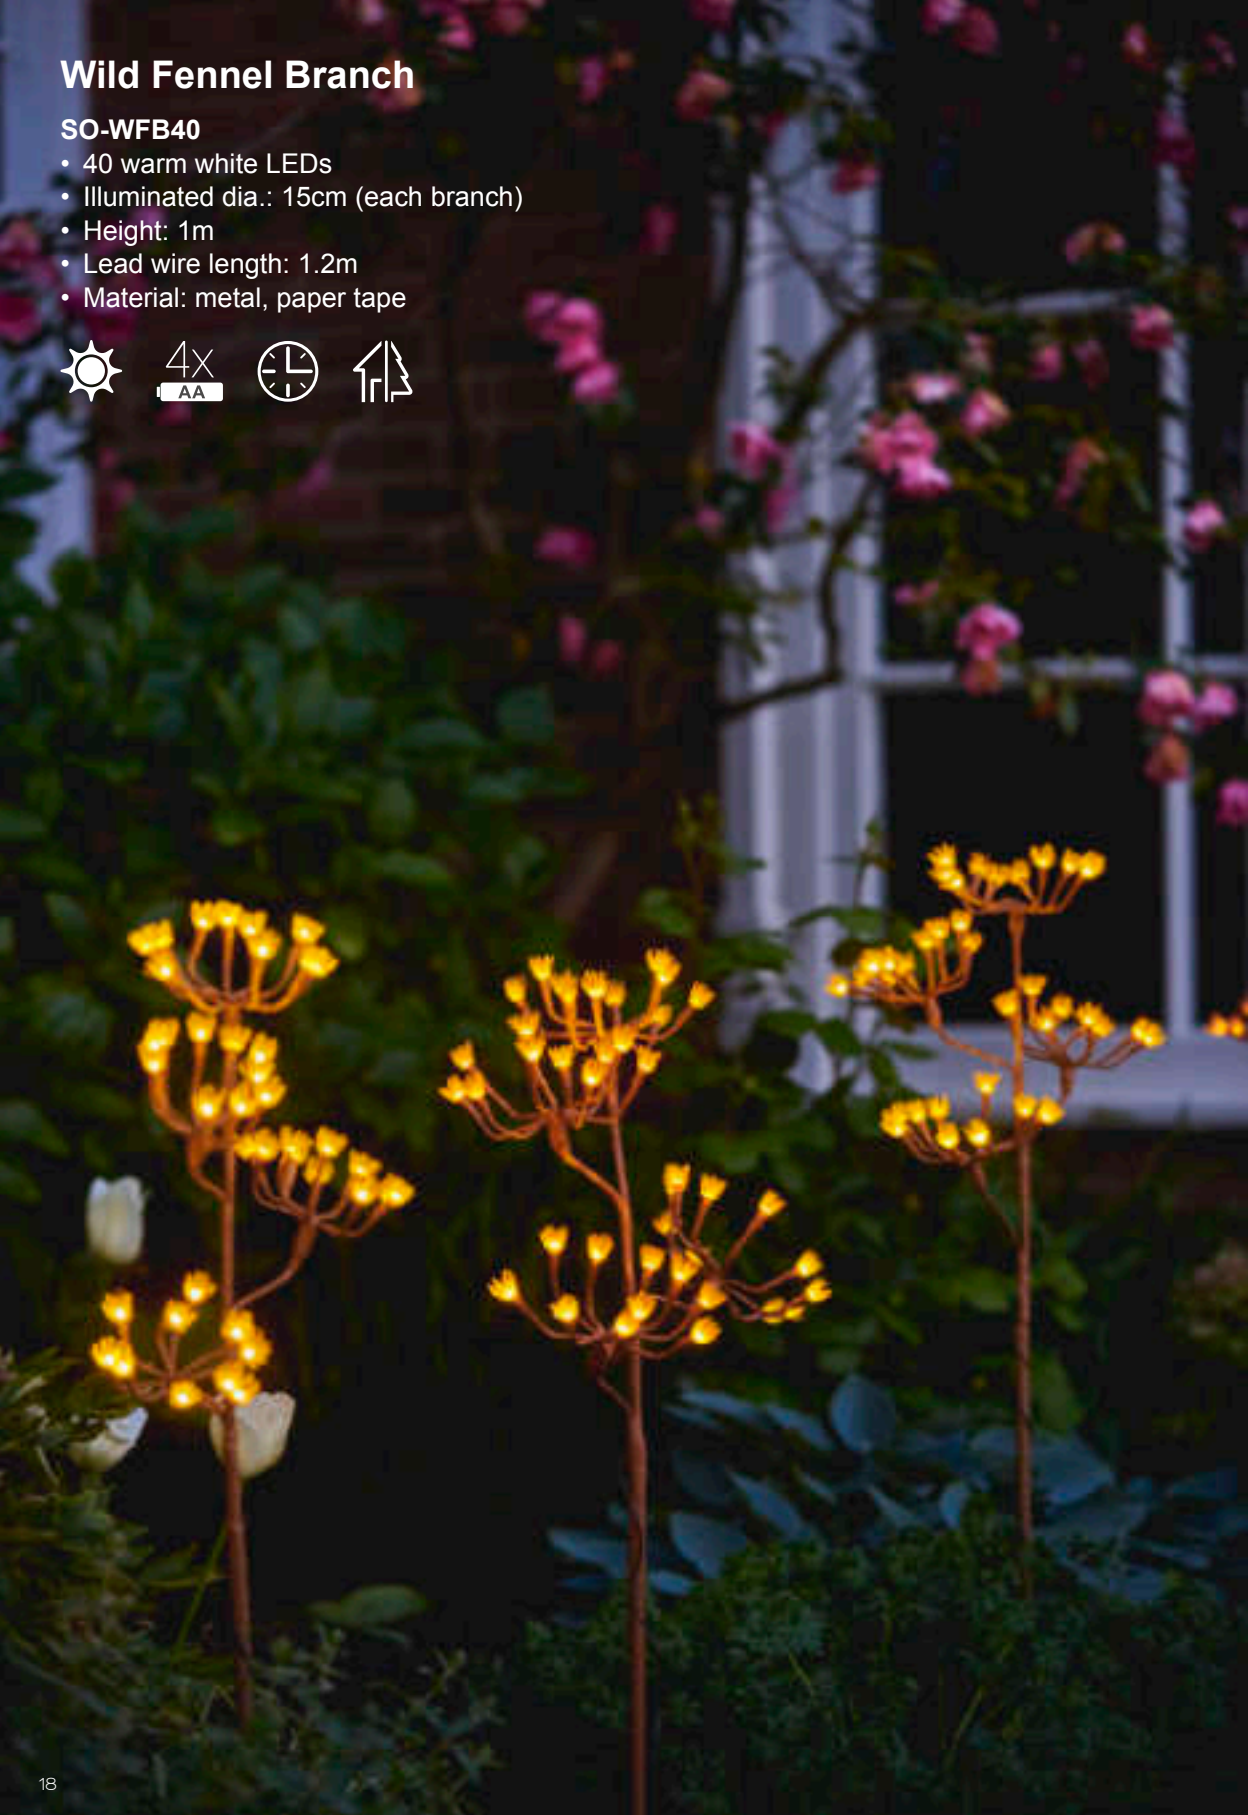

Wild Fennel Branch

SO-WFB40

- 40 warm white LEDs
- Illuminated dia.: 15cm (each branch)
- Height: 1m
- Lead wire length: 1.2m
- Material: metal, paper tape

Ivy

SO-CLB96BR (brown)

- 96 warm white LEDs
- Illuminated length: 2.5m
- Lead wire length: 3m
- Material: metal, acrylic, paper tape