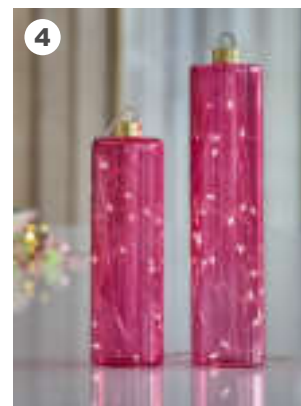

Robin Stake

SO-RB20B

- 20 warm white LEDs
- Ornament height: 12cm
- Ornament length: 17.5cm
- Height: 1m
- Material: metal, ABS

Hanging Ornaments

Glass Cylinders set of 2

1. BO-GC1520AL (amarillo)
2. BO-GC1520AB (amber)
3. BO-GC1520AQ (aqua)
4. BO-GC1520PK (camellia)
5. BO-GC1520LA (lavender)
6. BO-GC1520LG (lime green)