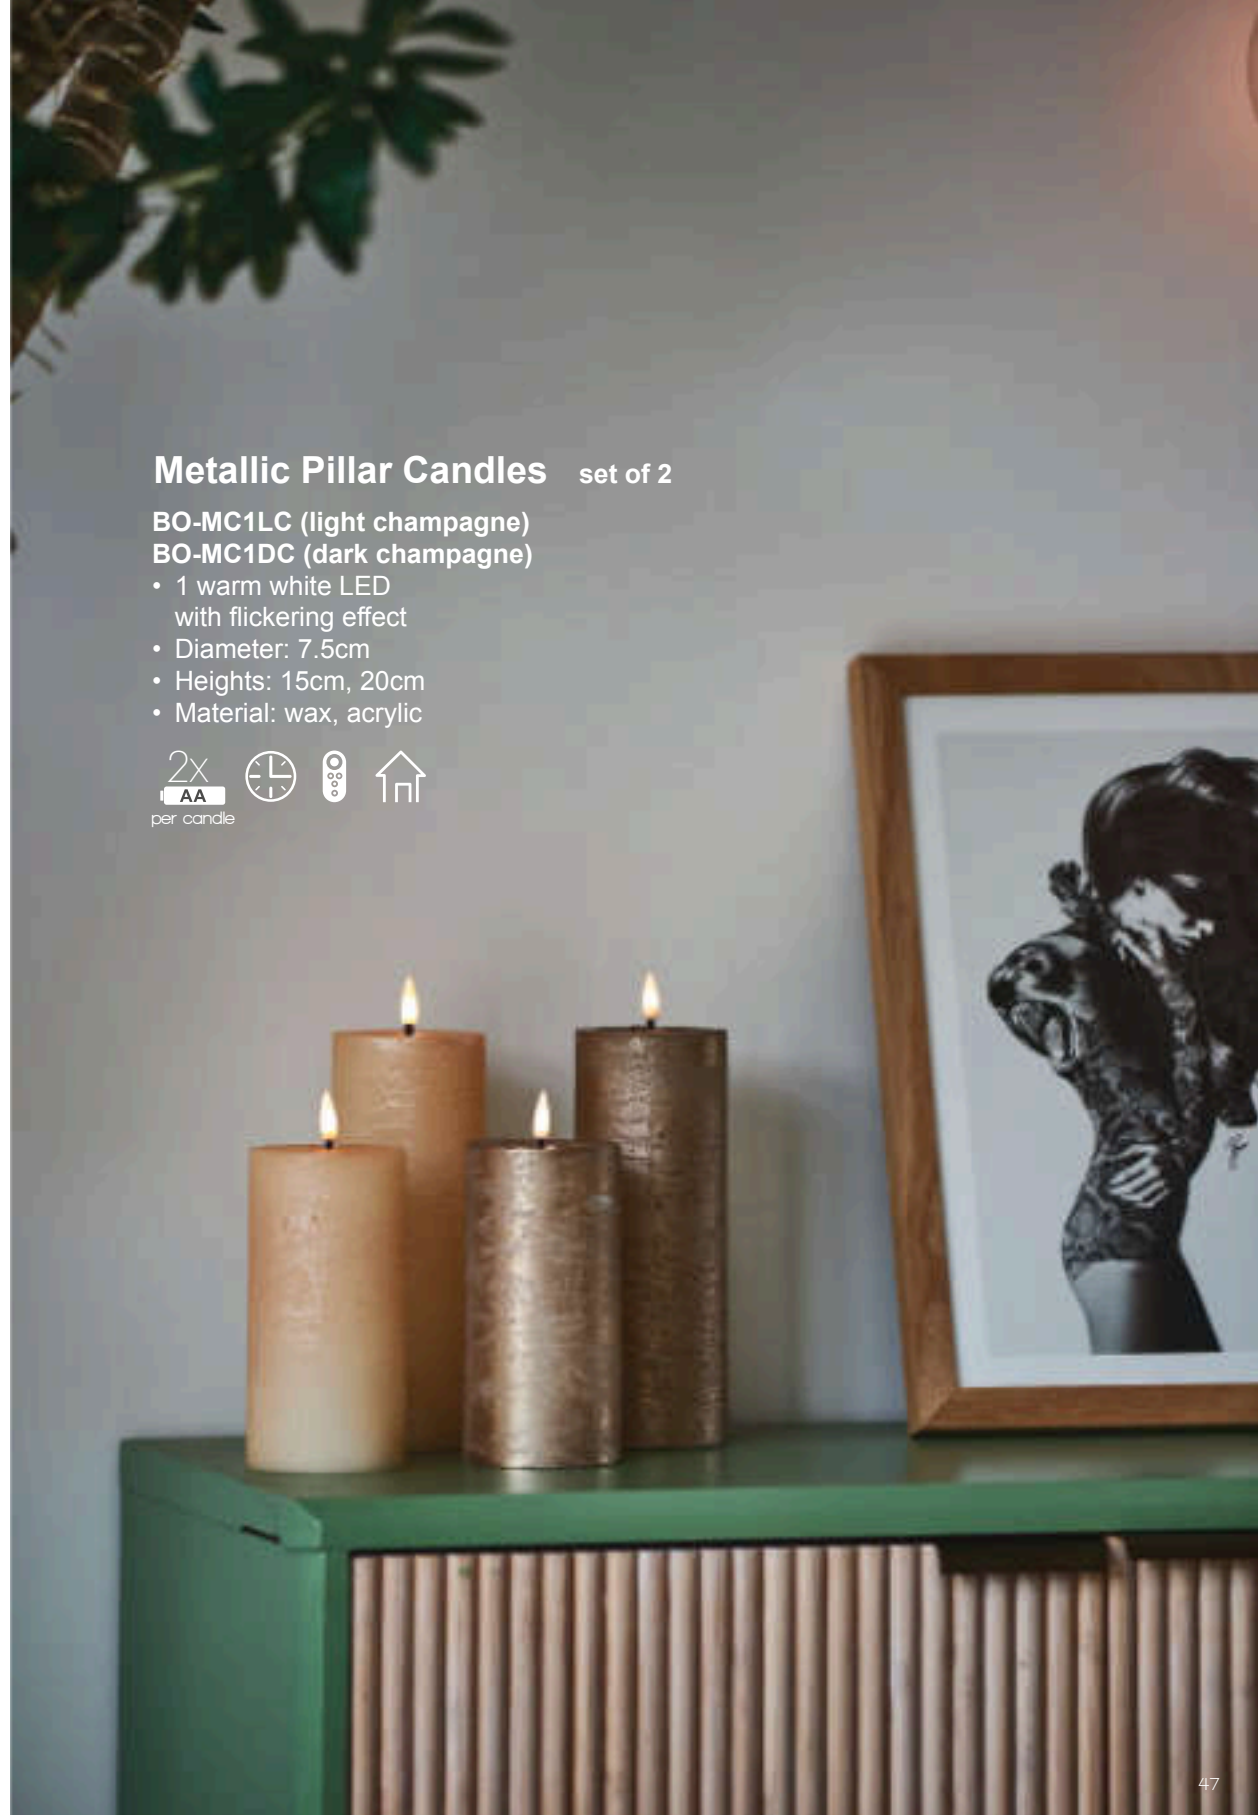

Grand Pillar Candle single

GPC30W (large)
GPC25W (medium)
GPC20W (small)

- 1 warm white LED with flickering effect
- Diameter: 10cm
- Height:
30cm (large)
25cm (medium)
20cm (small)
- Material: wax, acrylic