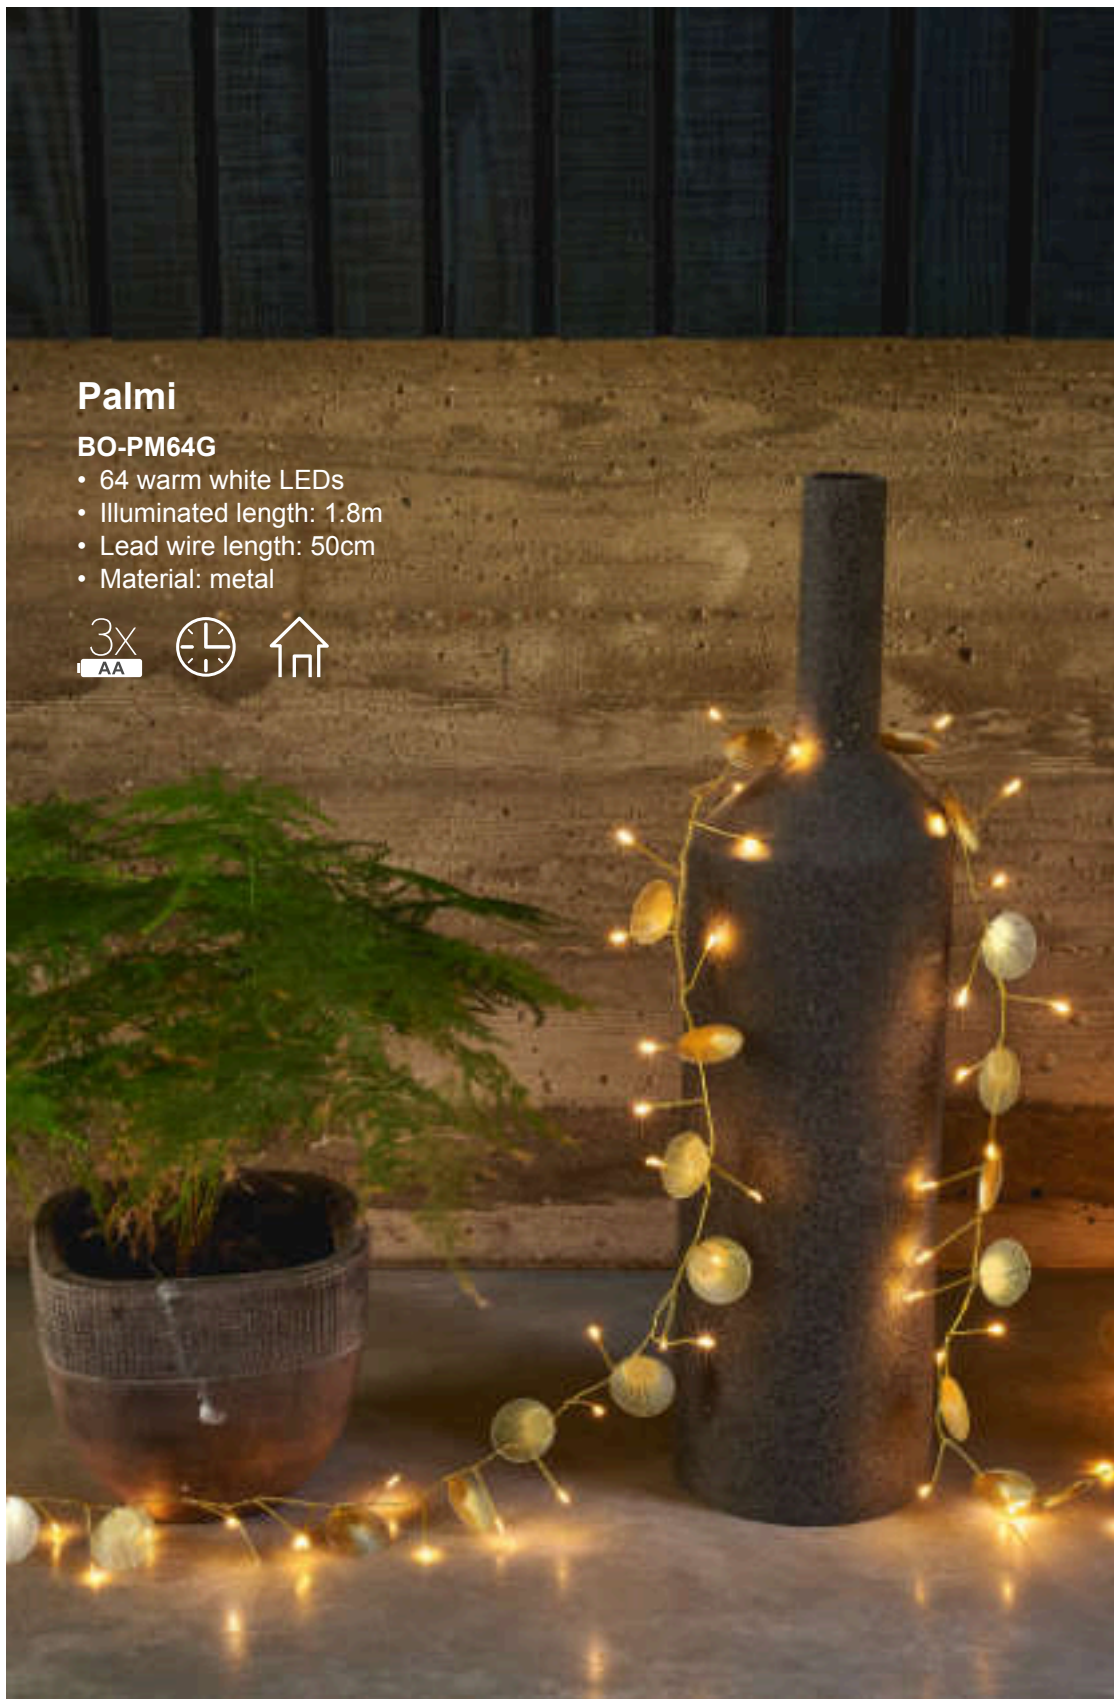

GA200LC

- 200 warm white LEDs
- Illuminated length: 3m
- Lead wire length: 3m
- Material: acrylic, metal

Woodland Berry

BO-WB100B

- 100 warm white LEDs
- Illuminated length: 2m
- Lead wire length: 50cm
- Material: wood, metal