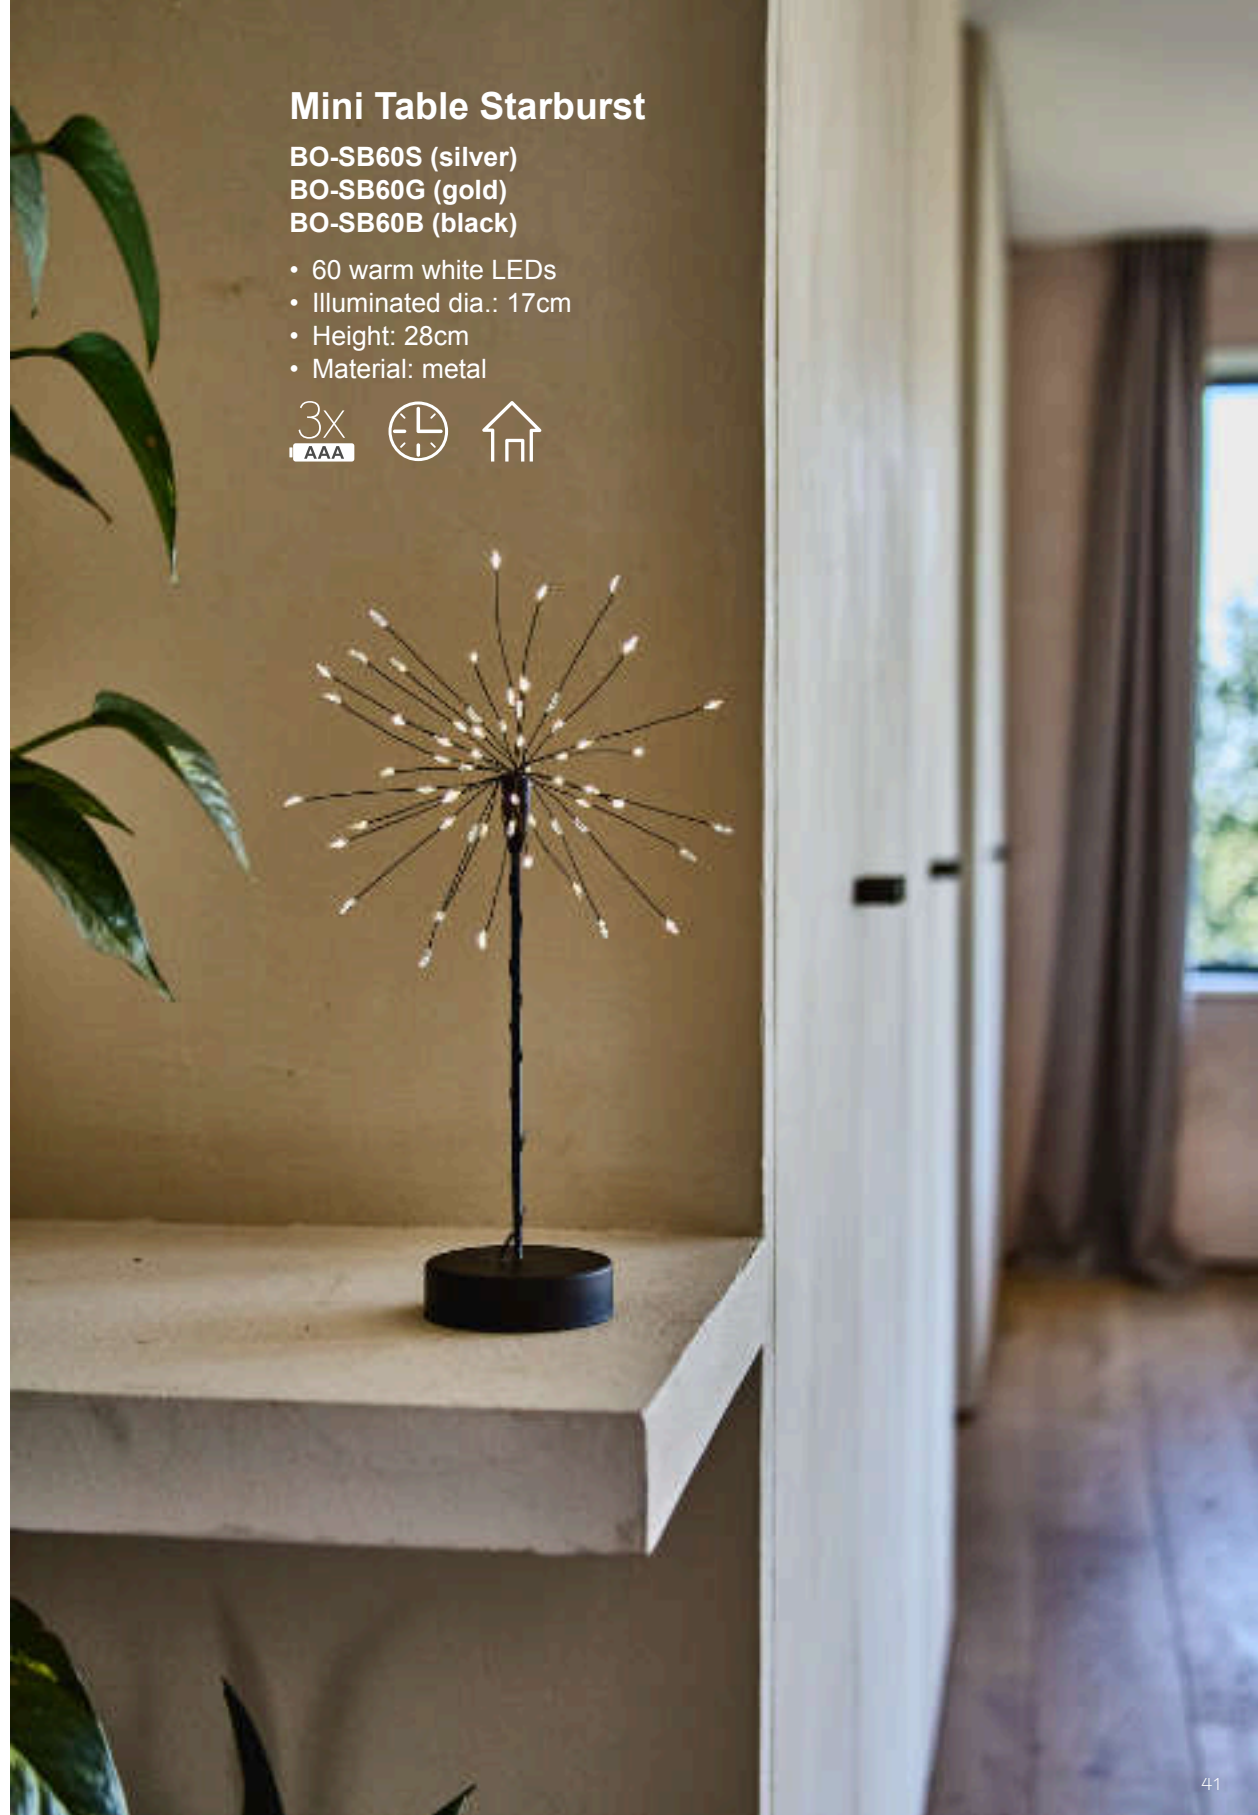

Mini Table Starburst

BO-SB60S (silver)

BO-SB60G (gold)

BO-SB60B (black)

- 60 warm white LEDs
- Illuminated dia.: 17cm
- Height: 28cm
- Material: metal

3x
AAA

Table Aurora

- BO-AU50S (silver)
- BO-AU50G (gold)
- BO-AU50B (black)
- 50 warm white LEDs
- Illuminated dia.: 25cm
- Height: 43cm
- Material: metal