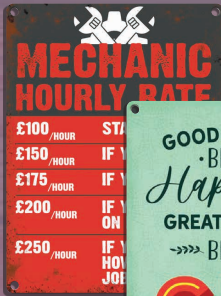

The ORIGINAL METAL SIGN Co.

Beautiful British Made Gifts

We produce Metal Wall Signs, Fridge Magnets, Metal Danglers, Mugs, Coasters, Magnetic Bookmarks and Hanging Wooden Signs.

With over 30 years of experience, we proudly hold the position of market leader in the metal sign and giftware industry. Our long-standing commitment to quality and innovation ensures that we deliver premium products and service to our customers.

METAL SIGNS