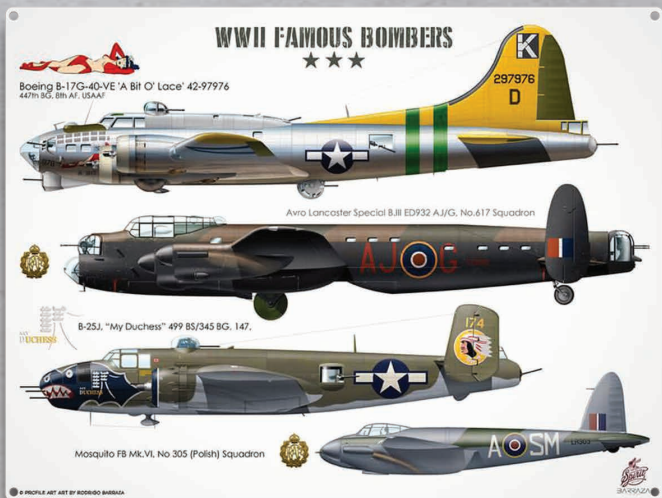

6602

6603

6604

6605

6606

6592

AVAILABLE AS:

- Mini Metal Signs .....150 x 200mm
- Medium Metal Signs .....200 x 300mm
- Large Metal Signs .....300 x 400mm
- Jumbo Signs .....500 x 700mm
- Super Jumbo Signs .....700 x 1000mm
- Fridge Magnets .....65 x 90mm
- Metal Danglers .....65 x 90mm
- Melamine Coasters .....100 x 100mm
- Wooden Sign .....450 x 150mm
- Small Wooden Sign .....330 x 75mm

6593

6594

**WWII FAMOUS PLANES**

© PROFILE ART ART BY RODRIGO BARRAZA BARRAZA