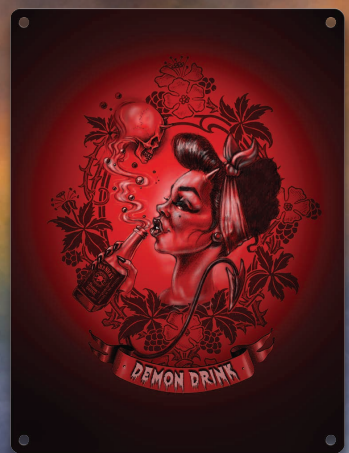

 England  
**ALCHOMY**<sup>TM</sup>  
 1977  
**Gothic**<sup>®</sup>

6554

6556

6555

6557

6558

6559

6560

6561

6562

*We continue to add images to our range from Alchemy Gothic, known for their amazingly original artwork and designs.*

AVAILABLE AS:

- Mini Metal Signs .....150 x 200mm
- Medium Metal Signs .....200 x 300mm
- Large Metal Signs ..... 300 x 400mm
- Jumbo Signs ..... 500 x 700mm
- SuperJumbo Signs ..... 700 x 1000mm
- Fridge Magnets ..... 65 x 90mm
- Metal Danglers ..... 65 x 90mm
- Mugs
- Melamine Coasters .....100 x 100mm