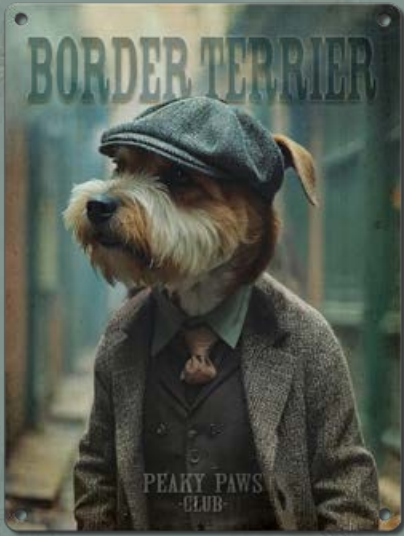

6639

6640

6641

6705

6706

6707

6642

6643

6644