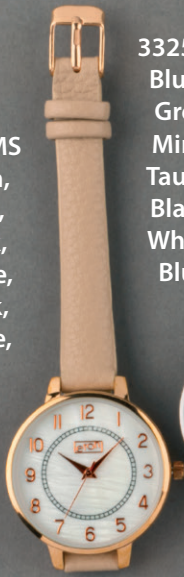

3324MS
Blush,
Grey,
Mink,
Taupe,
Black,
White,
Blue

3325MS
Blush,
Grey,
Mink,
Taupe,
Black,
White,
Blue

3324MS
Mink

3339MS
Blush, Grey, Mink, Taupe,
Black, White, Blue, Tan

3338MS

3320MS
Taupe

3321MS
Grey, Blue,
White, Black,
Blush

3320MS
Blush,
Mink,
Taupe,
Black,
White,
Blue

3331M
(Two-Tone)
Rose Gold,
Gold

3330M
Rose Gold

3329M
Chrome

3318LB
White, Grey,
Pink, Black

3324M
Rose Gold

3322M
Gold,
Rose Gold

3323M
Chrome

3322M
Gold,
Rose Gold

3338M
Rose Gold
Gold,

Also available in Chrome
3339M

3325M
Chrome

3318MSR
Blush, Grey,
Blue, White

3319MS
Blush, Grey,
White, Black,
Blue

3322MS
White, Blush, Grey,
Taupe, Black, Mink,
(Also available in
Gold finish)

3323MS
Grey, White,
Black, Blue

3318MSL
Mink, Blue,
White, Black

3318LM-RG
(Rose Gold Finish)
Dial: White, Pink,
Blush, Grey

3318LM-TT
(Two-Tone Finish)

3318LB-RG
Dial: White,
Pink, Grey

3318LS
White, Black,
Pink, Grey