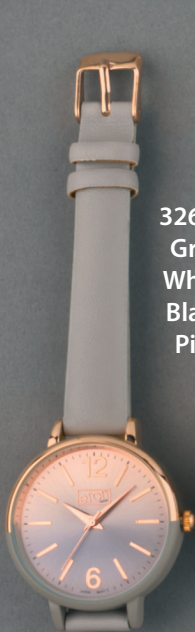

3320MS
Blush,
Mink,
Taupe,
Black,
White,
Blue

3331M
(Two-Tone)
Rose Gold,
Gold

3330M
Rose Gold

3329M
Chrome

3318LB
White, Grey,
Pink, Black

3324M
Rose Gold

3322M
Gold,
Rose Gold

3323M
Chrome

3322M
Gold,
Rose Gold

3338M
Rose Gold
Gold,

Also available in Chrome
3339M

3325M
Chrome

3318MSR
Blush, Grey,
Blue, White

3319MS
Blush, Grey,
White, Black,
Blue

3322MS
White, Blush, Grey,
Taupe, Black, Mink,
(Also available in
Gold finish)

3323MS
Grey, White,
Black, Blue

3318MSL
Mink, Blue,
White, Black

3318LM-RG
(Rose Gold Finish)
Dial: White, Pink,
Blush, Grey

3318LM-TT
(Two-Tone Finish)

3318LB-RG
Dial: White,
Pink, Grey

3318LS
White, Black,
Pink, Grey

3334M
Gold,
Rose Gold

3335M
Chrome,
Two-Tone

3334M
Rose Gold,
Gold

3264JS
Grey,
White,
Black,
Pink

3315GS
Grey, Black

3314GS
Black

3263LS
Taupe,
Pink,
Grey,
Blue,
White