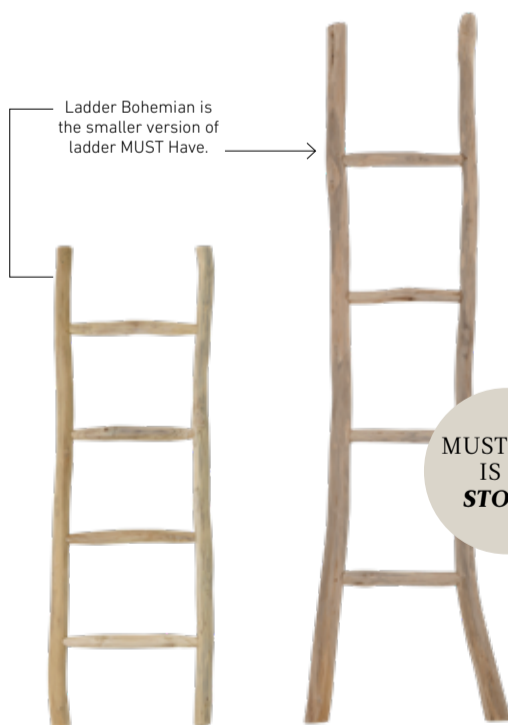

LADDER BOHEMIAN

The branches of the teak tree are unusable for larger furniture. But very suitable for making ladders. We now have them in two sizes, combine them in the bathroom or place them separately.

De takken van de teakboom zijn onbruikbaar voor grotere meubels. Maar zeer geschikt voor het maken van ladders. We hebben ze nu in twee maten, combineer ze in bijvoorbeeld de badkamer of plaats ze los van elkaar.

ladder Bohemian · €49
ML 801920 120x40x4 cm
teak branch

ladder MUST Have · €69
ML 801900 182x38x5 cm
teak branch

MUSTHAVE IS IN STOCK!