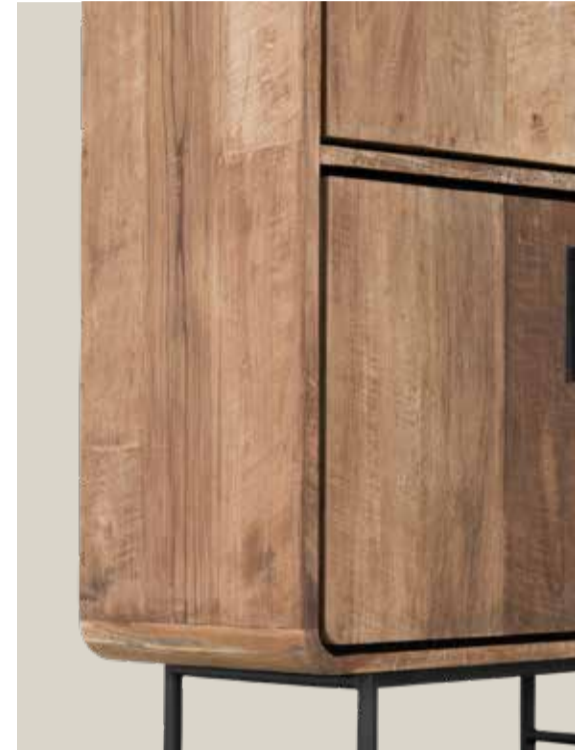

EVO

collection by DTP Home

The success of the Soho Collection inspired us to create the Evo Collection. The handles and legs are the same, making them easy to combine. Round curves visible at the front, including the doors, make the Evo 'new retro'.

Het succes van de Soho Collection inspireerde ons tot de Evo Collection. De handgrepen en poten zijn in de collecties hetzelfde, waardoor je ze goed met elkaar kunt combineren. De aan de voorkant zichtbare rondingen, ook in de deuren, maken de Evo 'new retro'.