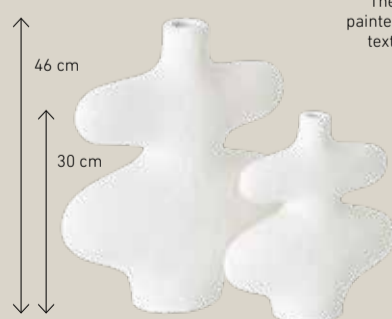

FIBER CEMENT WHITE PAINTED

These vases are made of colorless fiber cement and then painted with a thick white textured paint. The vases are uniform in color, this makes the shape and structure standing out.

Deze vazen zijn gemaakt van kleurloos fiber cement en vervolgens geveerd met een dikke witte structuurverf. De vazen zijn egaal van kleur, wat de nadruk legt op de vorm en structuur.

The vases are painted with a white textured paint.

vase La Femme
small · €79 **ML 462091** 30x26x10 cm
medium · €99 **ML 462092** 46x42x15 cm
fiber cement white painted