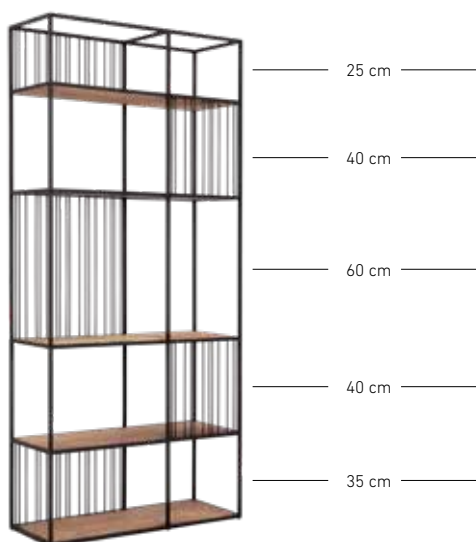

BARRA cabinets

ROOMDIVIDER & TV STAND

The frame of Barra is made of squared tubes inlaid with teakwooden shelves. Divisions are made with round bars placed at an unequal distance, which creates a playful pattern. The cabinets are finished all around so it's possible to place them detached. The Barra Collection is a good match with the other collections from DTP Home.

Het frame van roomdivider en tv meubel Barra bestaat uit vierkanten buizen waarin teakhouten planken zijn gelegd. Vervolgens is er een vlakverdeling gemaakt met ronde spijlen. De spijlen zijn op ongelijke afstand van elkaar geplaatst, wat zorgt voor een speels effect. De kasten zijn rondom afgewerkt en hierdoor ook vrijstaand in de ruimte te plaatsen. De Barra Collection is goed te combineren met de andere collecties van DTP Home.

bookrack / roomdivider Barra small, 5 shelves
BA 702001 210x95x35 cm