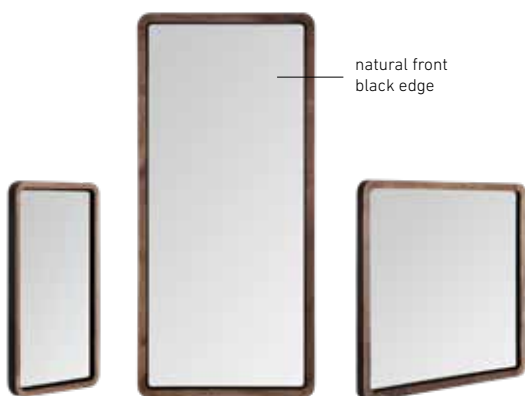

mirror Cosmo rectangular
CS 605910 70x35x4 cm (small)
CS 605916 180x80x4 cm (large)

mirror Cosmo square
CS 605912 80x80x4 cm