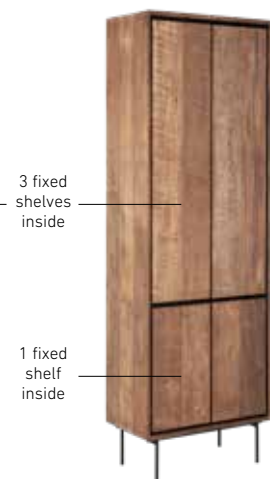

bookcase Metropole high
3 doors, 2 drawers, 2 open racks
MP 204014 210x100x40 cm

cupboard Metropole low
3 doors, 2 drawers
MP 204001 150x100x40 cm

cupboard Metropole high
3 doors, 3 drawers
MP 204002 210x100x40 cm

cupboard Metropole low
2 doors
MP 204006 180x90x45 cm

cupboard Metropole high
4 doors
MP 204007 210x70x40 cm

METROPOLE dressers & sideboard

CLEAN LINES

Another beauty by our talented craftsmen features Metropole's gorgeous teak and a round tube frame.