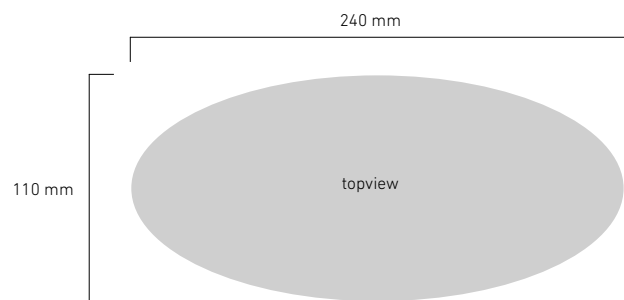

SHAPE OVAL

Even a narrow room fits the Shape dining table with an oval table top and characteristic base of crossed metal legs. Its smooth curves will seat several people comfortably.

Met haar ovalen en gecentreerde onderstel is de Shape eettafel ideaal voor een smalle kamer. De zachte ronde vorm biedt plek aan verrassend veel mensen.

dining table Shape oval
TI 601380 78x200x100 cm
TI 601382 78x240x110 cm
TI 601384 78x280x120 cm