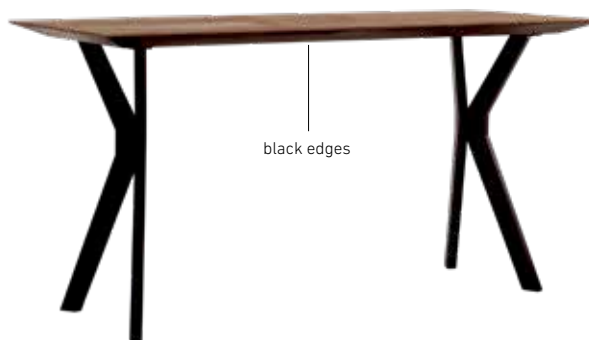

MP 204764 78xØ160 cm / knock down

counter table Metropole round / knock down

MP 204791 90xØ140 cm

dining & counter table

METROPOLE coffee tables

COFFEE TABLE

Like the dining table Metropole's coffee table rectangular has a boomerang frame carrying a table top of aged teak. The rims angling inwards and the brown and black elegance give off a fifties vibe. We love it.

Ook de rechthoekige salontafel van Metropole heeft een frame met poten in boemerangvorm. Gecombineerd met het bruine gerecyclede teak en verjongde tafelblad ontstaat een lekkere fifties vibe. Wij zijn er dol op.

coffee table Metropole
MP 204530 38x130x70 cm / knock down

coffee table Metropole
MP 204541 round 38xØ90 cm / knock down

METROPOLE writing desk

DESK

Working from home puts up new challenges to our interiors. DTP Home is stepping in with a new desk in various collections. Metropole's desk has the characteristic features of angled boomerang legs and slimming table top.

writing desk Metropole
MP 204725 76x150x60 cm

METROPOLE showcases

SHOWCASES

Cabinets in this collection are supported by delicate round legs, complemented by thin handles in the same style. The showcase comes in three sizes, with a closed and open storage space in black to set off your beauties.