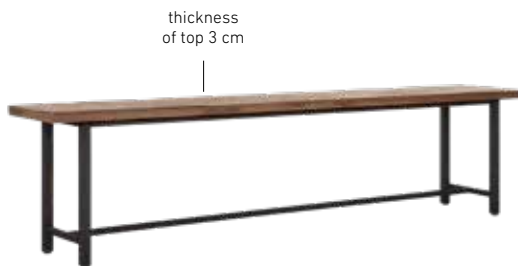

WELCOME The more, the merrier. Dining table & bench Beam come in four large sizes, making hospitality even easier.

WELKOM Hoe meer mensen, des te gezelliger het wordt. Eettafel & bank Beam zijn er in vier grote maten en maken gastvrijheid zo nog makkelijker.

DINING TABLE & BENCH

Dining table Beam's table top is a gorgeous 8 cm thick! Strong iron legs extend into the top's surface, subtly accenting the heavy wood. Supplement your Beam dining table with a Beam bench, available in four sizes, for a perfect fit. Or place the bench on its own in the hallway or bathroom, where it is both functional and decorative.

Eettafel Beam heeft een tafelblad dat maar liefst 8 cm dik is! De brede poten eindigen boven in het blad, waar ze een subtiel accent vormen in het zware hout. De Beam-bankjes passen bij de gelijknamige eettafels. Ze zijn verkrijgbaar in vier afmetingen zodat ze bij ieder formaat perfect tussen de poten passen. Maar ook losstaand in bijvoorbeeld een hal is bank Beam functioneel en decoratief.

bench Beam

TI 428190 47x165x35 cm **TI 428192** 47x190x35 cm
TI 428194 47x215x35 cm **TI 428196** 47x240x35 cm