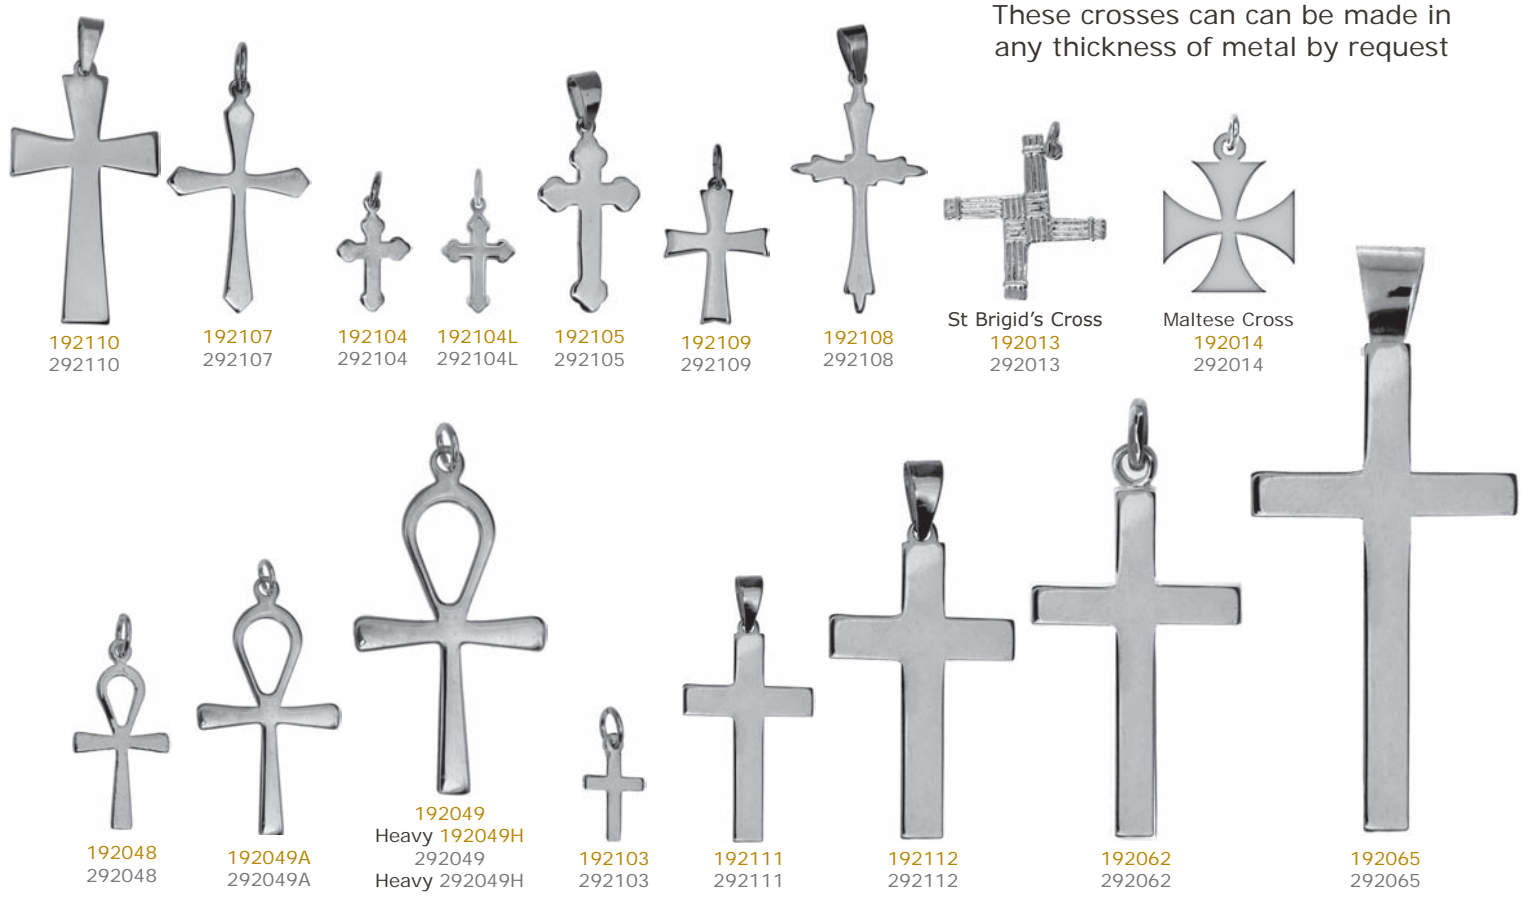

These crosses can be made in any thickness of metal by request

These crosses are available in any carat and any colour

Each size of cross is available plain, or as a crucifix
Crucifix crosses can also be made with an 'INRI' scroll
See the column on the left for examples of each style

Plain						
Crucifix						
Crucifix with Scroll						
Height (mm)		16mm	20mm	25mm	30mm	38mm
Thickness (mm)		Thin (0.5mm)	Thin (0.5mm)	Thin (0.7mm)	Thin (0.7mm)	Thin (1.2mm)
Plain		192020	192025	192030	192035	192040 292040
Crucifix		192020C	192025C	192030C	192035C	192040C 292040C
Thickness (mm)		Medium (1.0mm)	Medium (1.0mm)	Medium (1.5mm)	Medium (1.5mm)	Medium (1.5mm)
Plain		192021	192026	192031 292031	192036 292036	192041 292041
Crucifix		192021C	192026C	192031C 292031C	192036C 292036C	192041C 292041C
Thickness (mm)		Thick (1.5mm)	Thick (1.5mm)	Thick (2.5mm)	Thick (2.5mm)	Thick (2.5mm)
Plain		192022 292022	192027 292027	192032 292032	192037 292037	192042 292042
Crucifix		192022C 292022C	192027C 292027C	192032C 292032C	192037C 292037C	192042C 292042C