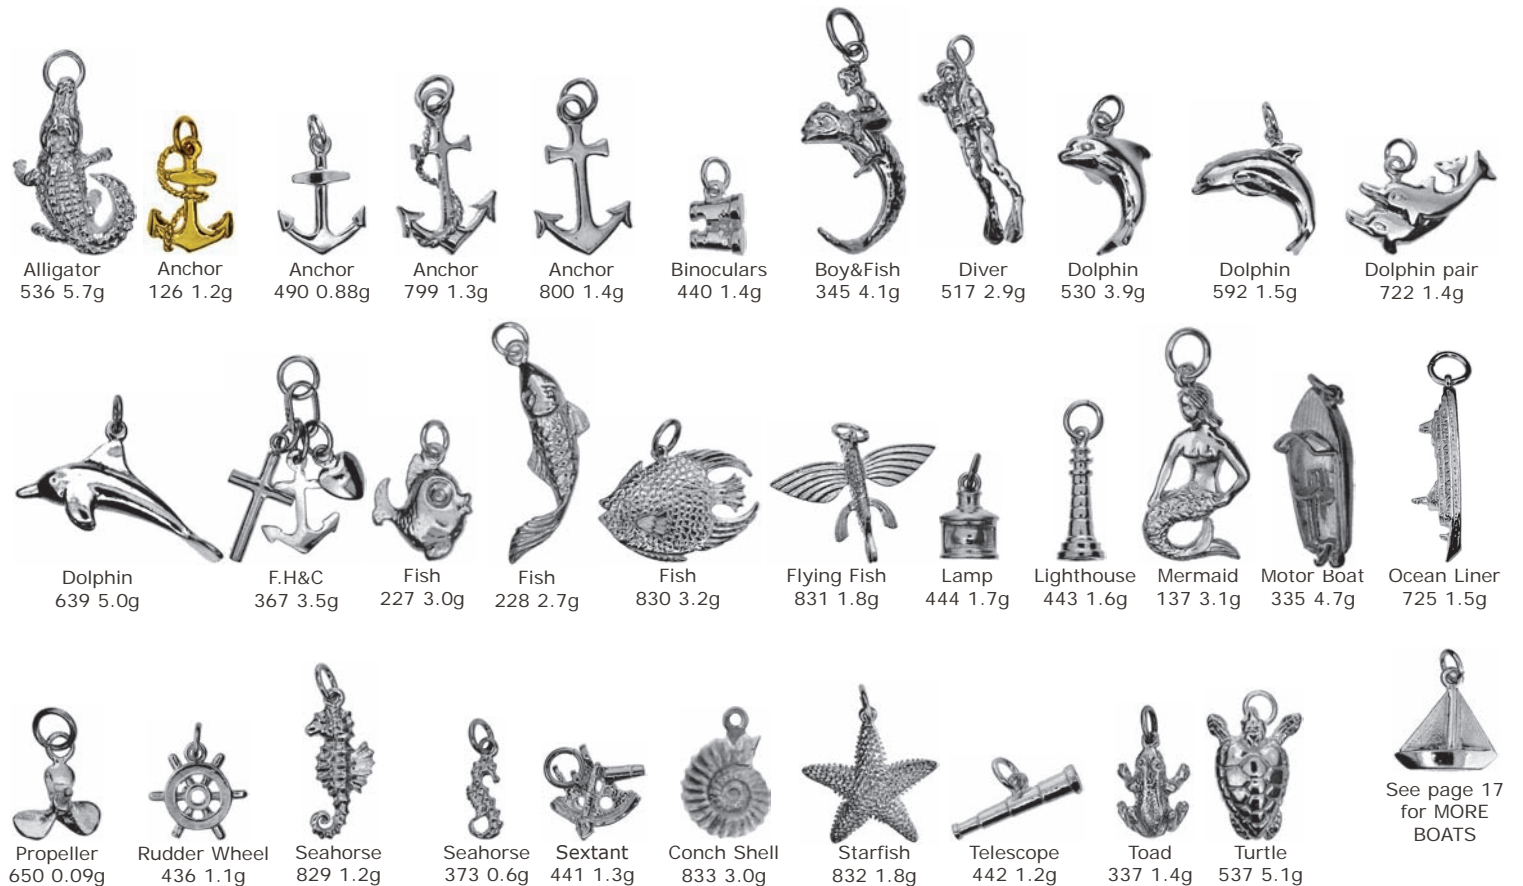

Marine

See page 17 for MORE BOATS