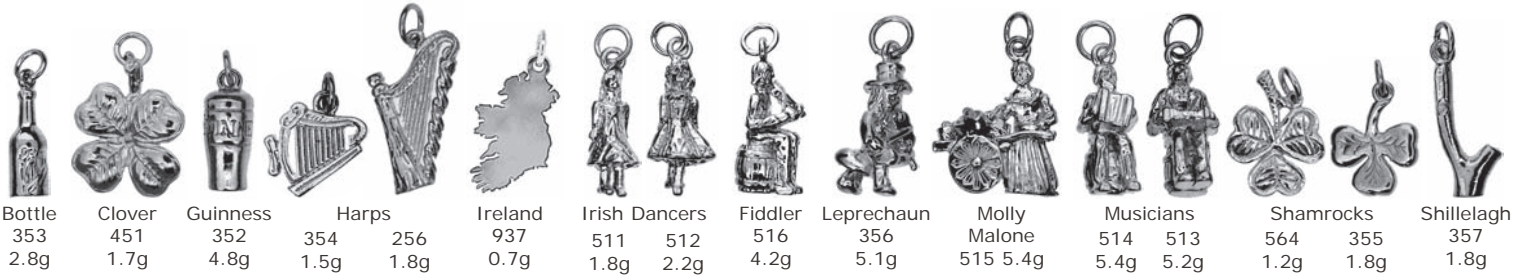

Irish

Leaves/London

Marine

See page 17 for MORE BOATS