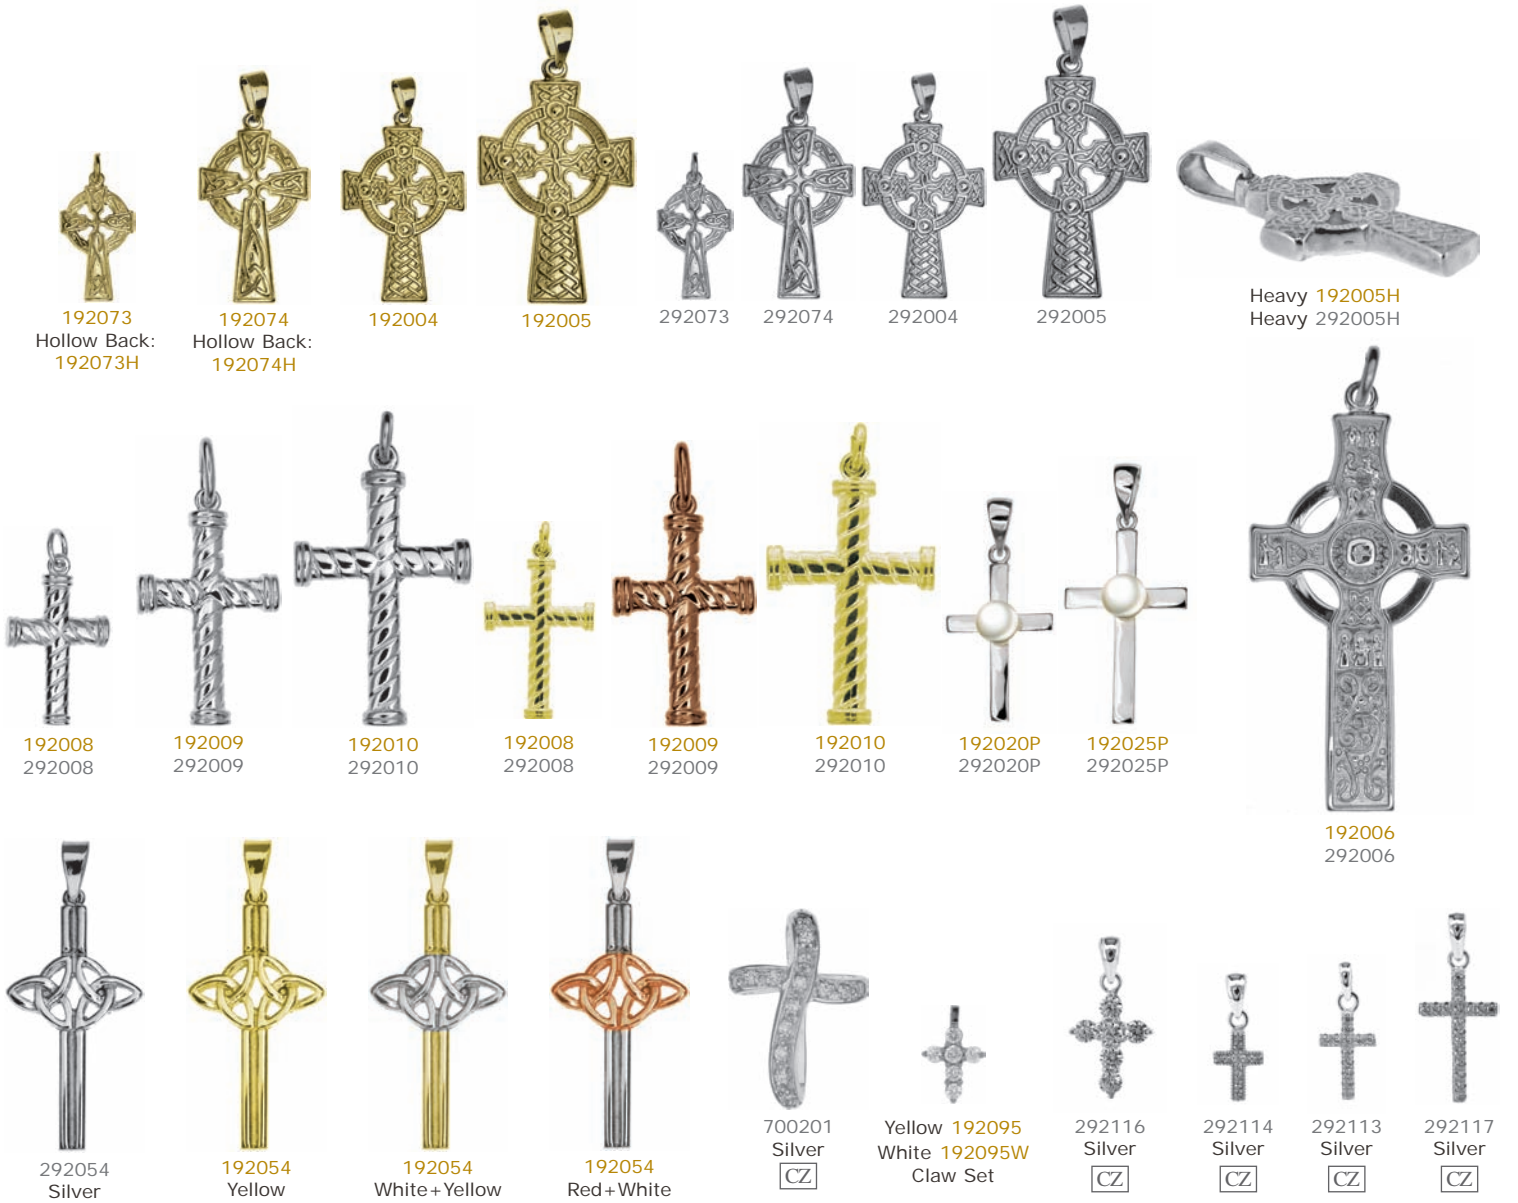

Crosses

192073
Hollow Back:
192073H

192074
Hollow Back:
192074H

192004

192005

292073

292074

292004

292005

Heavy 192005H
Heavy 292005H

192008
292008

192009
292009

192010
292010

192008
292008

192009
292009

192010
292010

192020P
292020P

192025P
292025P

192006
292006

292054
Silver

192054
Yellow

192054
White+Yellow

192054
Red+White

700201
Silver
CZ

Yellow 192095
White 192095W
Claw Set

292116
Silver
CZ

292114
Silver
CZ

292113
Silver
CZ

292117
Silver
CZ