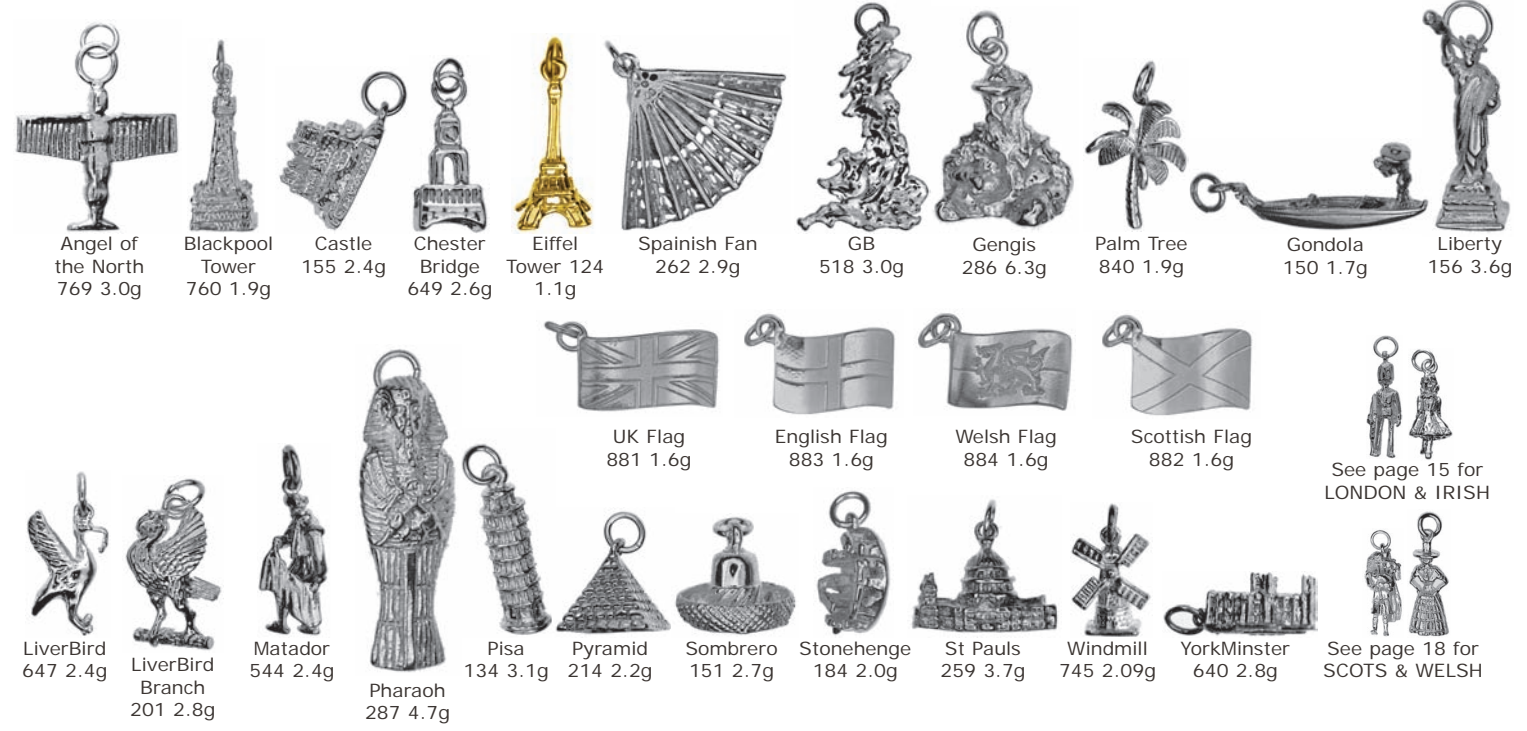

Places

Angel of the North 769 3.0g
Blackpool Tower 760 1.9g
Castle 155 2.4g
Chester Bridge 649 2.6g
Eiffel Tower 124 1.1g
Spanish Fan 262 2.9g
GB 518 3.0g
Gengis 286 6.3g
Palm Tree 840 1.9g
Gondola 150 1.7g
Liberty 156 3.6g
UK Flag 881 1.6g
English Flag 883 1.6g
Welsh Flag 884 1.6g
Scottish Flag 882 1.6g
LiverBird 647 2.4g
LiverBird Branch 201 2.8g
Matador 544 2.4g
Pharaoh 287 4.7g
Pisa 134 3.1g
Pyramid 214 2.2g
Sombrero 151 2.7g
Stonehenge 184 2.0g
St Pauls 259 3.7g
Windmill 745 2.09g
YorkMinster 640 2.8g
See page 15 for LONDON & IRISH
See page 18 for SCOTS & WELSH