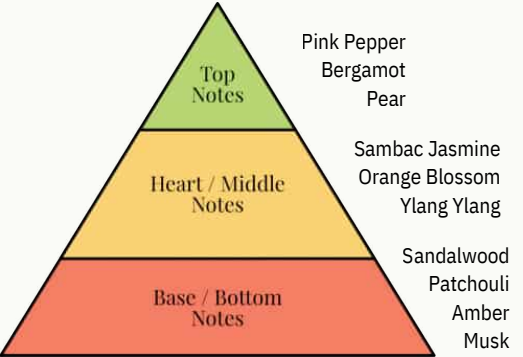

# Fragrance Pyramids

Sandalwood & Ylang Ylang

Wild Fig & Cassis

Rosemary & Bergamot

Jasmine & Patchouli

Parks Original

Orange, Cedarwood & Clove