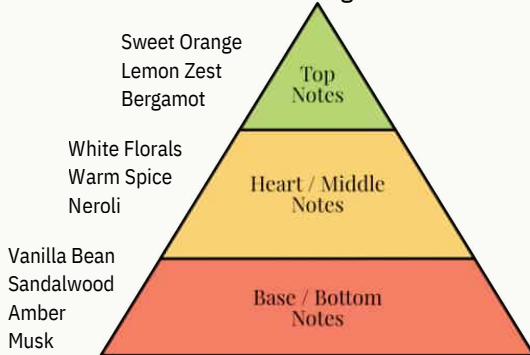

# Fragrance Pyramids

Sandalwood & Ylang Ylang

Wild Fig & Cassis

Rosemary & Bergamot

Jasmine & Patchouli

Parks Original

Orange, Cedarwood & Clove