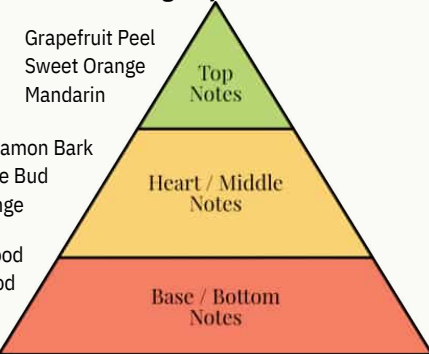

Boxing Day Breakfast