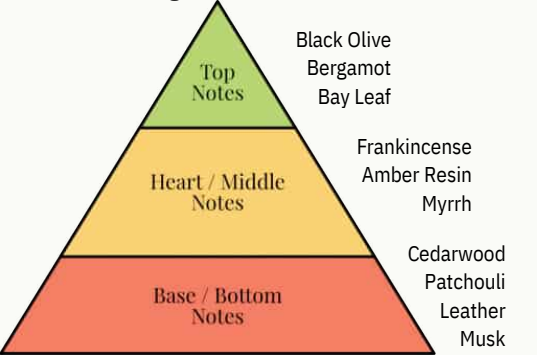

# Fragrance Pyramids

The Frost Fair

Carol Singer's Journey

The Christmas Post

Midnight Mass Bells

Boxing Day Breakfast

Twelfth Night Magic

165g Tin