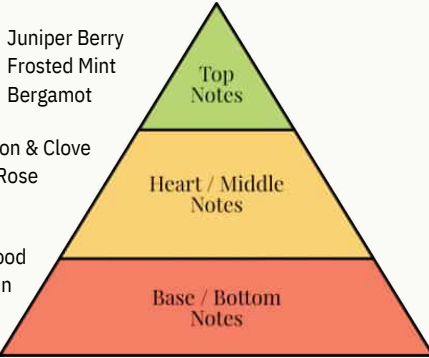

Fragrance Pyramids

The Frost Fair