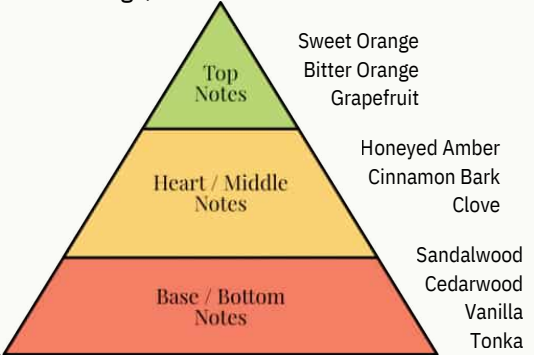

# Fragrance Pyramids

Sandalwood & Ylang Ylang

Wild Fig & Cassis

Rosemary & Bergamot

Jasmine & Patchouli

Parks Original

Orange, Cedarwood & Clove