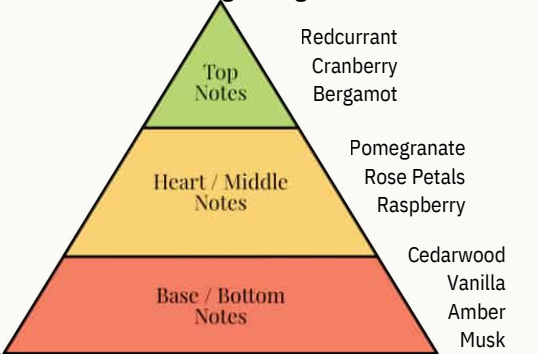

# Fragrance Pyramids

The Frost Fair

Carol Singer's Journey

The Christmas Post

Midnight Mass Bells

Boxing Day Breakfast

Twelfth Night Magic

165g Tin