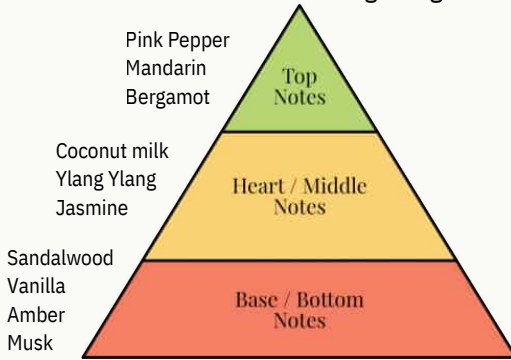

# Fragrance Pyramids

Sandalwood & Ylang Ylang

Wild Fig & Cassis

Rosemary & Bergamot

Jasmine & Patchouli

Parks Original

Orange, Cedarwood & Clove