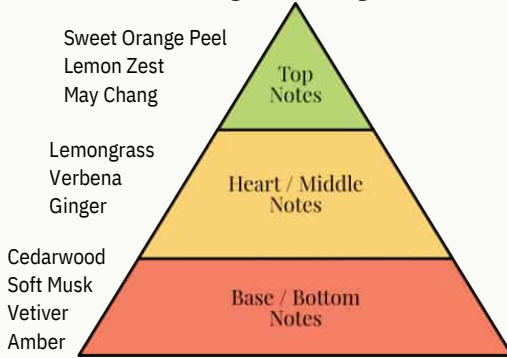

Fragrance Pyramids

Orange & Lemongrass