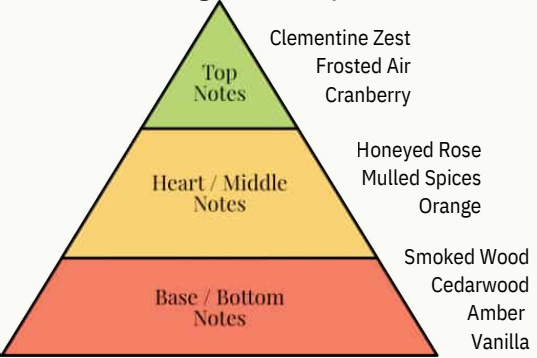

Carol Singer's Journey