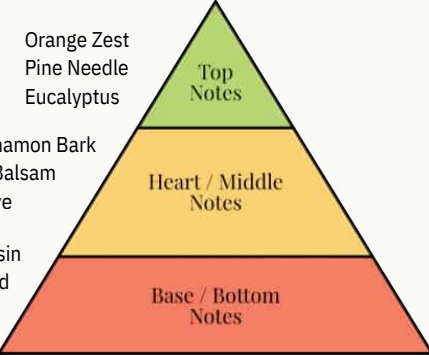

The Christmas Post