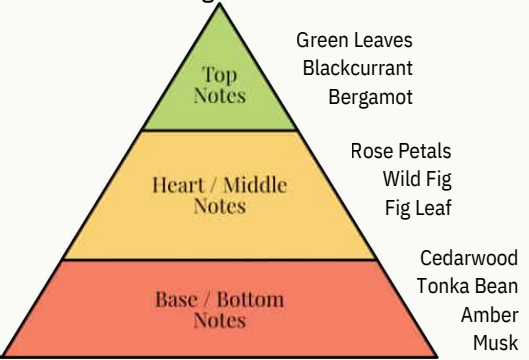

# Fragrance Pyramids

Sandalwood & Ylang Ylang

Wild Fig & Cassis

Rosemary & Bergamot

Jasmine & Patchouli

Parks Original

Orange, Cedarwood & Clove