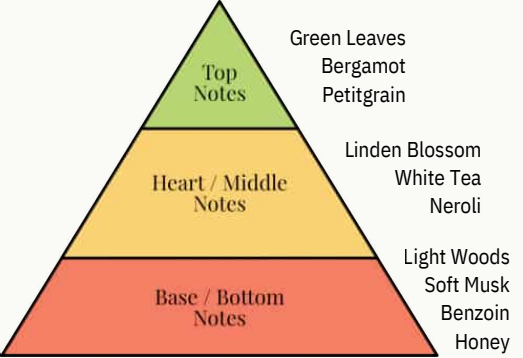

Linden Blossom