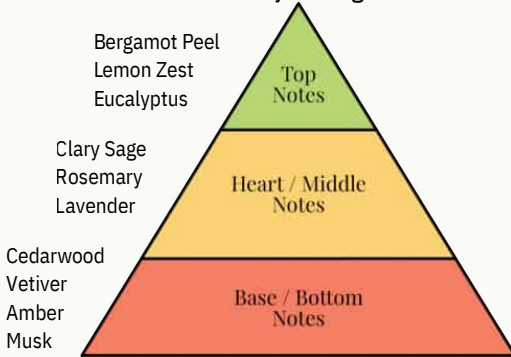

# Fragrance Pyramids

Sandalwood & Ylang Ylang

Wild Fig & Cassis

Rosemary & Bergamot

Jasmine & Patchouli

Parks Original

Orange, Cedarwood & Clove