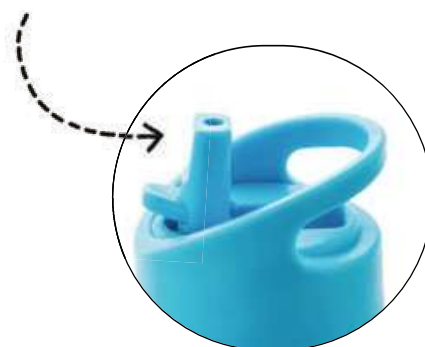

Woodland

RPET

POP-UP NOZZLE

TRITAN DRINKING BOTTLES

Easy open, Tritan Drinking Bottle with a pop-up nozzle. Easy to clean and hygienic. All parts are dishwasher safe. BPA free. Phthalate free. 400ml

NEW

Cats