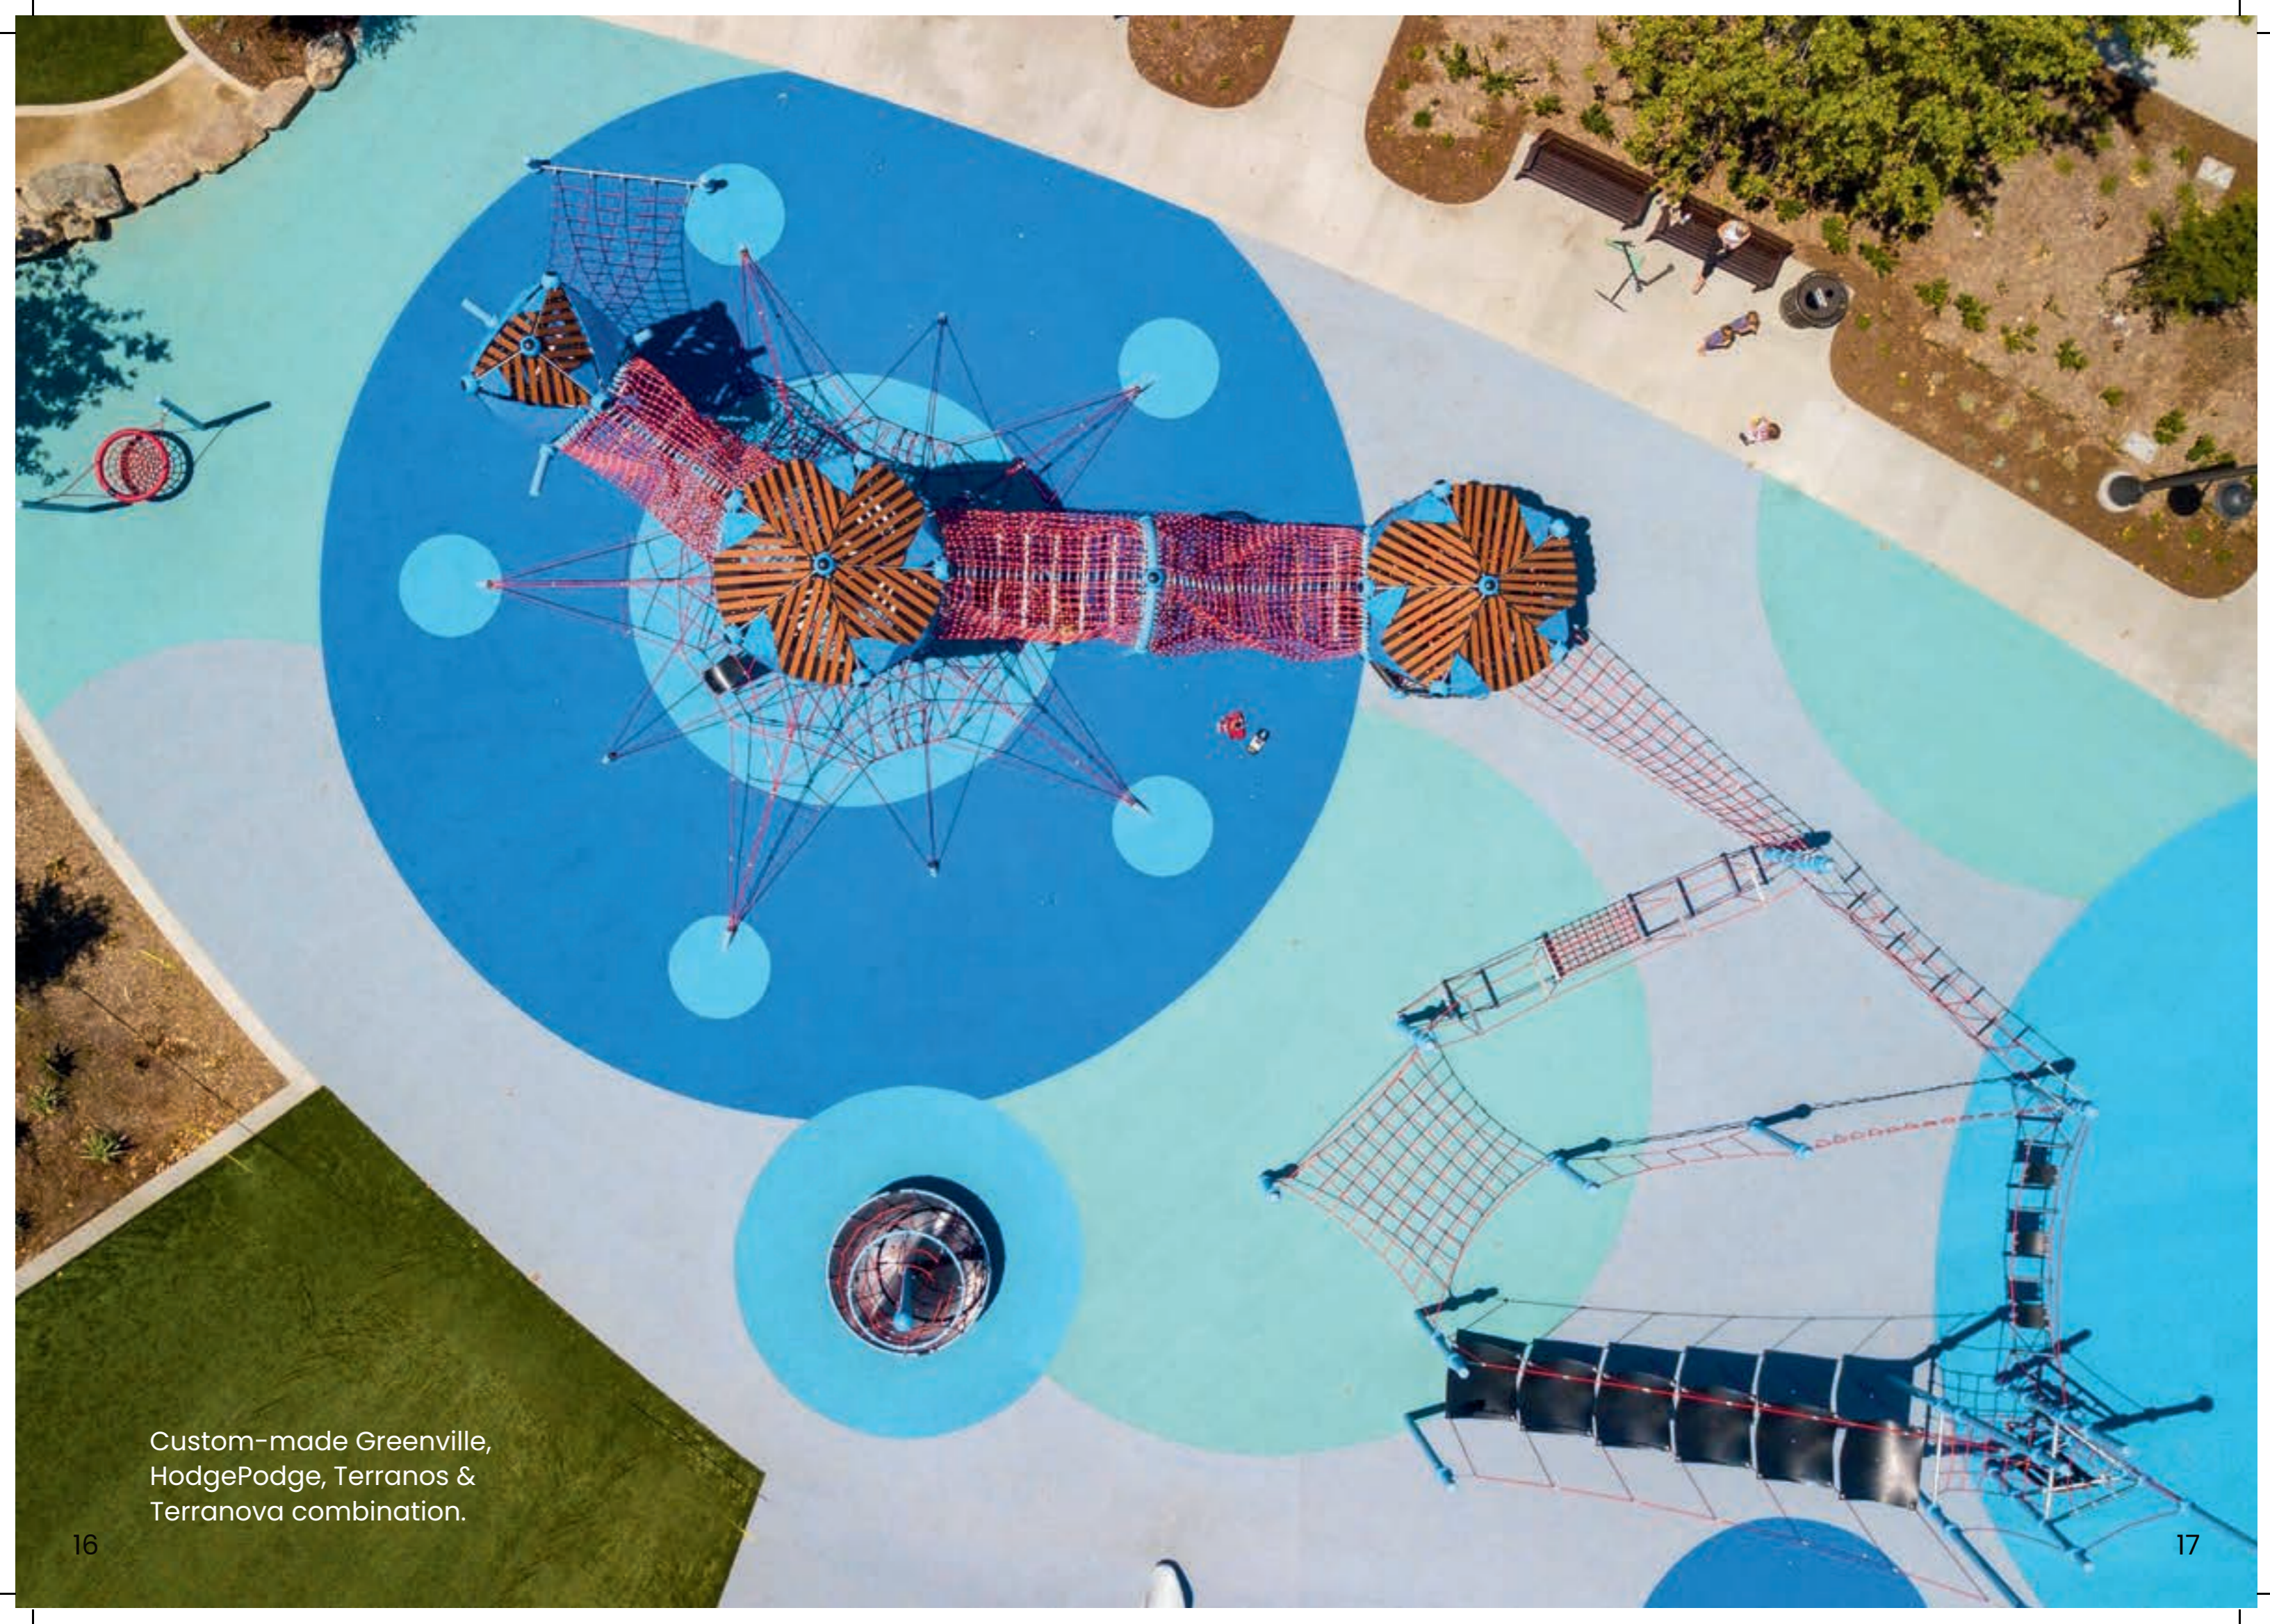

Custom-made Greenville,
HodgePodge, Terranos &
Terranova combination.