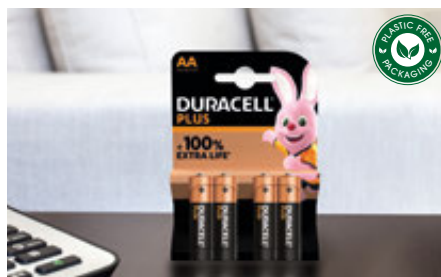

£35.00 Pack of 10 (£3.50 Each)

UK VISITOR TRAVEL ADAPTOR

For visitors from Europe, USA, China & Australia
2 pin To 3 pin

£39.00 (Box of 20)

DURACELL PLUS BATTERIES

Duracell Plus batteries are extra long life alkaline
batteries ideal for powering all your everyday devices