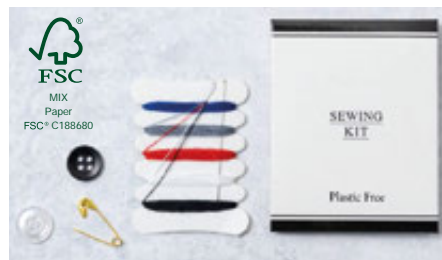

BLACK & WHITE SEWING KIT

5 different coloured threads, 2 buttons,
1 safety pin & 1 sewing needle. Plastic free
£7.00 Box of 50 (14p Each)