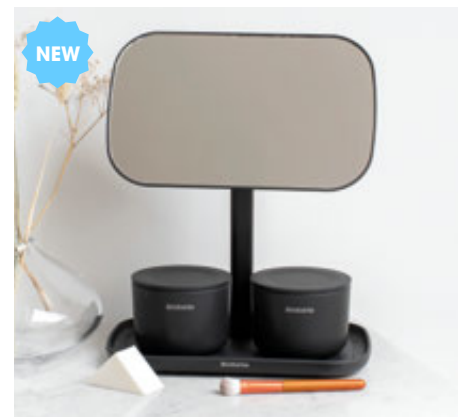

GREY MIRROR WITH STORAGE TRAY

Fully adjustable mirror. Available in grey & white
Integrated non slip storage tray.
£99.80 Box of 4 (£24.95 Each)

Kettles, Toasters & Room Accessories

For Kettle Trays See Page 31